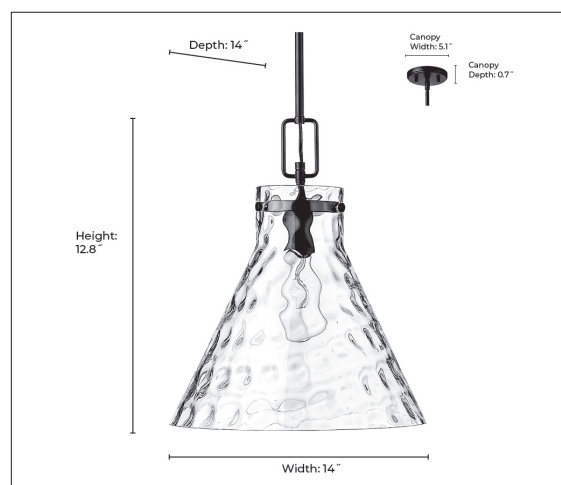

FINISH

MB - Matte Black
 MG - Modern Gold
 PN - Polished Nickel

DIMENSIONS

Width 14"
 Height 12.8"
 Canopy Width 5.1"
 Canopy Height 0.7"
 Canopy Depth 5.1"
 Stems Included (1 ea.) 6", 12", & 18"
 Weight 7.26 lbs.

MATERIAL

Steel

Glass

Glass Clear Water

LAMPING

Bulbs 1-Medium
 Bulb Base Medium (E26)
 Watts per Bulb 60W
 Voltage 120V
 Total Wattage 60W
 Bulbs Included No

CERTIFICATION

ETL Listed Dry

ITEM NUMBER

SKU's 20201 MB
 20201 MG
 20201 PN

20201 MB

20201 MG

20201 PN

Millennium Lighting
 105 Declaration Drive
 McDonough, GA 30253
www.millenniumlighting.com