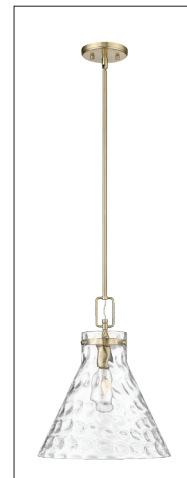

FINISH

MB - Matte Black
 MG - Modern Gold
 PN - Polished Nickel

DIMENSIONS

Width 14"
 Height 12.8"
 Canopy Width 5.1"
 Canopy Height 0.7"
 Canopy Depth 5.1"
 Stems Included (1 ea.) 6", 12", & 18"
 Weight 7.26 lbs.

MATERIAL

Steel

Glass

Glass Clear Water

LAMPING

Bulbs 1-Medium
 Bulb Base Medium (E26)
 Watts per Bulb 60W
 Voltage 120V
 Total Wattage 60W
 Bulbs Included No

CERTIFICATION

ETL Listed Dry

ITEM NUMBER

SKU's 20201 MB
 20201 MG
 20201 PN

20201 MB

20201 MG

20201 PN

Millennium Lighting
 105 Declaration Drive
 McDonough, GA 30253
www.millenniumlighting.com