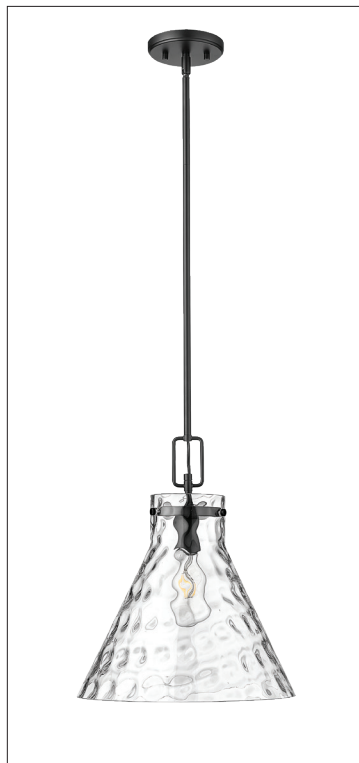

FINISH

MB - Matte Black
MG - Modern Gold
PN - Polished Nickel

DIMENSIONS

Width 14"
Height 12.8"
Canopy Width 5.1"
Canopy Height 0.7"
Canopy Depth 5.1"
Stems Included (1 ea.) 6", 12", & 18"
Weight 7.26 lbs.

MATERIAL

Steel

Glass

Glass Clear Water

LAMPING

Bulbs 1-Medium
Bulb Base Medium (E26)
Watts per Bulb 60W
Voltage 120V
Total Wattage 60W
Bulbs Included No

CERTIFICATION

ETL Listed Dry

ITEM NUMBER

SKU's 20201 MB
20201 MG
20201 PN

20201 MB