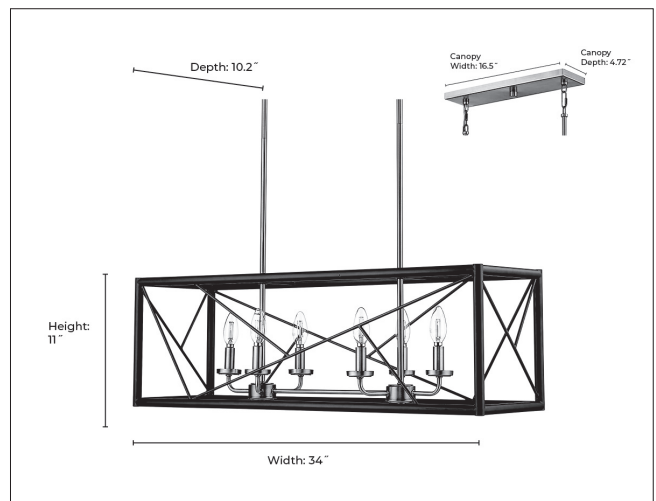

13306

SURREY SIX LIGHT LINEAR CHANDELIER

FINISH

MB/VB - Matte Black/Vintage Brass

DIMENSIONS

Width 34"
Height 11"
Depth 10.2"
Canopy Width 16.5"
Canopy Depth 4.72"
Stems Included (2 ea.) 6", 12", & 18"
Weight 15.19 lbs.

MATERIAL

Steel

Glass

Glass No

LAMPING

Bulbs 6-Candle
Bulb Base Candelabra (E12)
Watts per Bulb 60W
Voltage 120V
Total Wattage 360W
Bulbs Included No

CERTIFICATION

ETL Listed Dry

ITEM NUMBER

SKU's 13306 MB/VB

13306 MB/VB

Millennium Lighting
105 Declaration Drive
McDonough, GA 30253
www.millenniumlighting.com