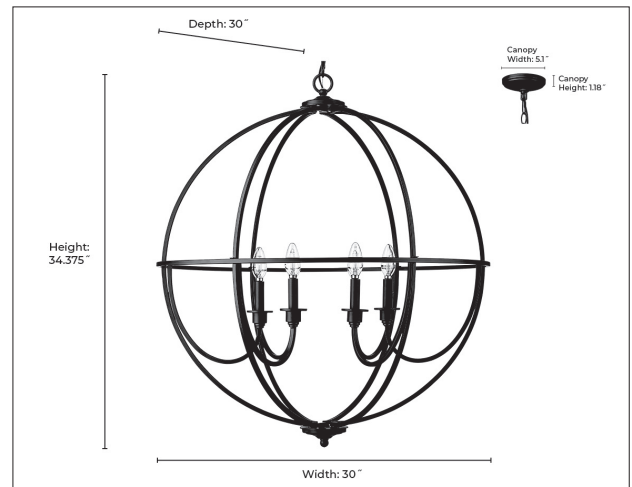

12306 MB

Millennium Lighting
105 Declaration Drive
McDonough, GA 30253
www.millenniumlighting.com