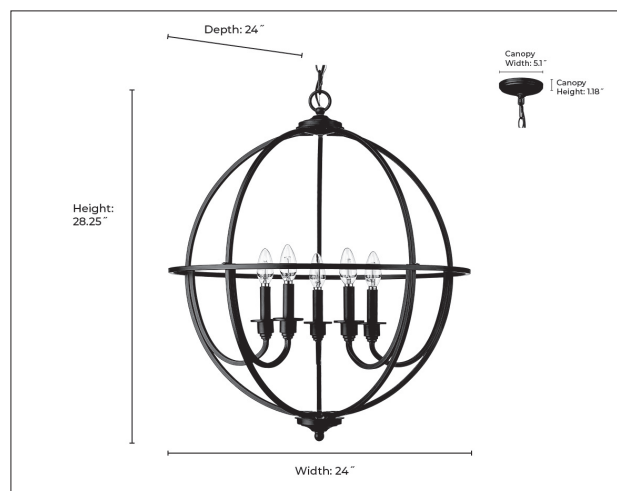

12305 PN

Millennium Lighting
105 Declaration Drive
McDonough, GA 30253
www.millenniumlighting.com