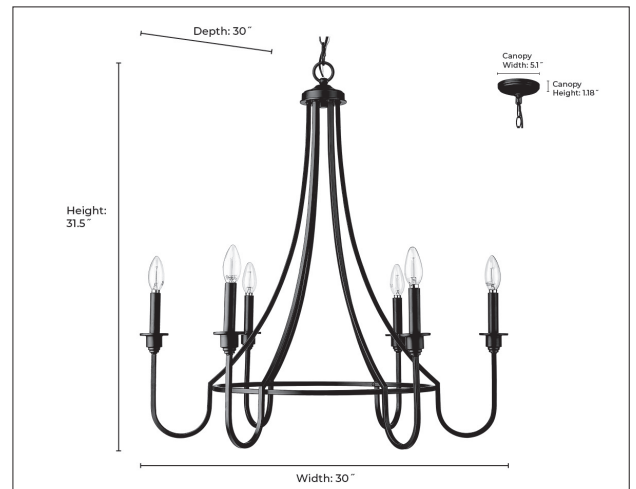

12206

ARTEMIS SIX LIGHT CHANDELIER

FINISH

MB - Matte Black
PN - Polished Nickel

DIMENSIONS

Width 30"
Height 31.5"
Canopy Width 5.1"
Canopy Height 1.18"
Canopy Depth 5.1"
Chain 60"
Wire 144"
Weight 8.82 lbs.

MATERIAL

Steel

Glass

Glass No

LAMPING

Bulbs 6-Candle
Bulb Base Candelabra (E12)
Watts per Bulb 60W
Voltage 120V
Total Wattage 360W
Bulbs Included No

CERTIFICATION

ETL Listed Dry

ITEM NUMBER

SKU's 12206 MB
12206 PN

12206 PN

12206 MB

12000 SDKT

Optional white linen fabric shades for 12206 MB and 12206 PN

Millennium Lighting
105 Declaration Drive
McDonough, GA 30253
www.millenniumlighting.com