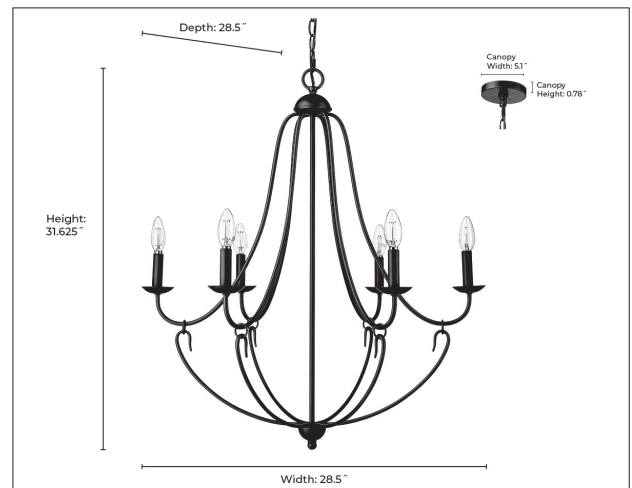

12106

EISLEY SIX LIGHT CHANDELIER

FINISH

MB - Matte Black
MG - Modern Gold
PN - Polished Nickel

DIMENSIONS

Width 28.5"
Height 31.625"
Canopy Width 5.1"
Canopy Height 0.78"
Chain 60"
Wire 144"
Weight 6.74 lbs.

MATERIAL

Steel

Glass

Glass No

LAMPING

Bulbs 6-Candle
Bulb Base Candelabra (E12)
Watts per Bulb 60W
Voltage 120V
Total Wattage 360W
Bulbs Included No

CERTIFICATION

ETL Listed Dry

ITEM NUMBER

SKU's 12106 MB
12106 MG
12106 PN

12106 PN

12106 MB

12106 MG

12000 SDKT

Optional white linen fabric shades for 12106 MB, 12106 MG and 12106 PN

Millennium Lighting
105 Declaration Drive
McDonough, GA 30253
www.millenniumlighting.com