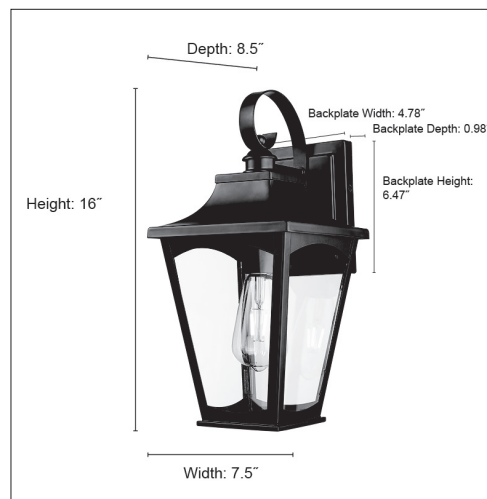

10911

CURRY ONE LIGHT OUTDOOR WALL SCONCE

FINISH

PBK - Powder Coated Black

DIMENSIONS

Width 7.5"
Height 16"
Ext. 8.5"
Backplate Width 4.78"
Backplate Height 6.47"
Backplate Depth 0.98"
Weight 5 lbs

MATERIAL

Steel

GLASS

Glass Clear

LAMPING

Bulbs 1-Medium
Bulb Base Medium (E26)
Watts per Bulb 60W
Voltage 120V
Total Wattage 60W
Bulbs Included No

CERTIFICATION

ETL Listed Wet Location

ITEM NUMBER

SKU's 10911 PBK

10911 PBK

Millennium Lighting
105 Declaration Drive
McDonough, GA 30253
www.millenniumlighting.com