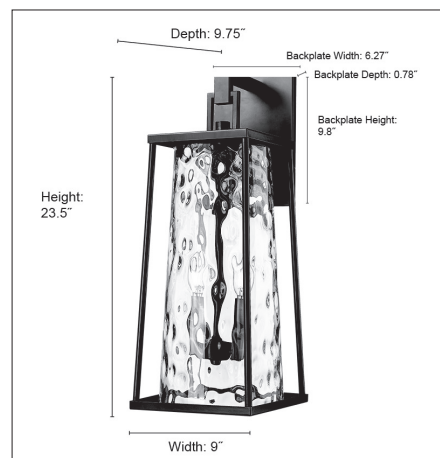

10602

DUTTON TWO LIGHT OUTDOOR WALL SCONCE

FINISH

PBK - Powder Coated Black

DIMENSIONS

Width 9"
Height 23.5"
Ext. 9.75"
Backplate Width 6.27"
Backplate Height 9.8"
Backplate Depth 0.78"
Weight 6.81 lbs.

MATERIAL

Steel

GLASS

Glass Clear Water

LAMPING

Bulbs 2-Candle
Bulb Base Candelabra (E12)
Watts per Bulb 60W
Voltage 120V
Total Wattage 120 W
Bulbs Included No

CERTIFICATION

ETL Listed Wet Location

ITEM NUMBER

SKU's 10602 PBK

10602 PBK

Millennium Lighting
105 Declaration Drive
McDonough, GA 30253
www.millenniumlighting.com