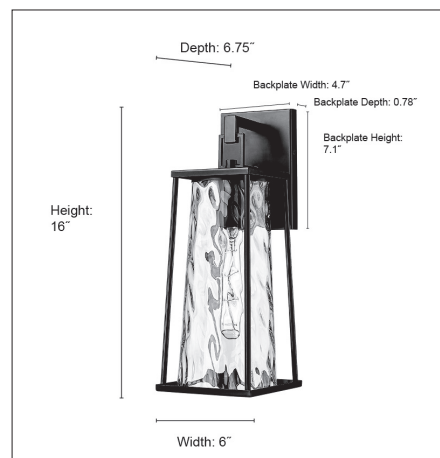

10601

DUTTON ONE LIGHT OUTDOOR WALL SCONCE

FINISH

PBK - Powder Coated Black

DIMENSIONS

Width 6"
Height 16"
Ext. 6.75"
Backplate Width 4.7"
Backplate Height 7.1"
Backplate Depth 0.78"
Weight 4.25 lbs.

MATERIAL

Steel

GLASS

Glass Clear Water

LAMPING

Bulbs 1-Medium
Bulb Base Medium (E26)
Watts per Bulb 60W
Voltage 120V
Total Wattage 60 W
Bulbs Included No

CERTIFICATION

ETL Listed Wet Location

ITEM NUMBER

SKU's 10601 PBK

10601 PBK

Millennium Lighting
105 Declaration Drive
McDonough, GA 30253
www.millenniumlighting.com