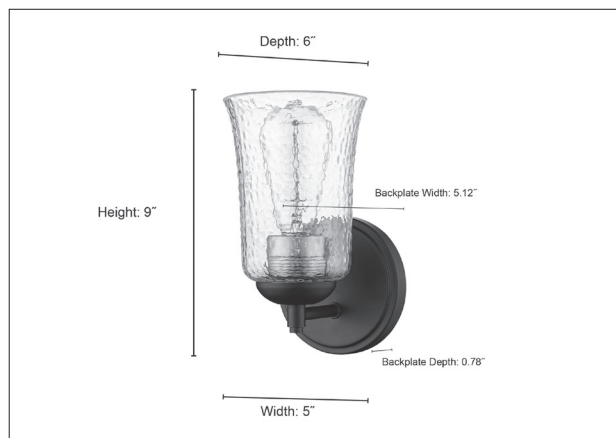

FINISH

MB - Matte Black
with Brass Socket Cover

DIMENSIONS

Width 5"
Height 9"
Depth 6"
Backplate Width 5.12"
Backplate Depth 0.78"
Weight 1.76 lbs

MATERIAL

Steel

GLASS

Glass Clear Chiseled

LAMPING

Bulbs 1-Medium
Bulb Base Medium (E26)
Watts per Bulb 60W
Voltage 120V
Total Wattage 60W
Bulbs Included No

CERTIFICATION

ETL Listed Damp Location

ITEM NUMBER

SKU's 10101 MB

10101 MB

Millennium Lighting
105 Declaration Drive
McDonough, GA 30253
www.millenniumlighting.com