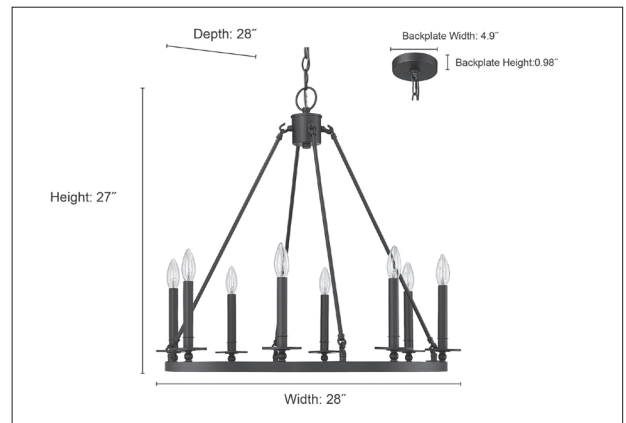

46708

FLORENCE EIGHT LIGHT CHANDELIER

**FINISH**

MB - Matte Black

**DIMENSIONS**

Width 28"  
Height 27"  
Canopy Width 4.9"  
Canopy Height 0.98"  
Chain 60"  
Wire 144"  
Weight 8.91 lbs

**MATERIAL**

Metal

# Bulbs 8-Candle  
Bulbs Base Candelabra (E12)  
Watts per Bulb 60W  
Voltage 120V  
Total Wattage 480W  
Bulbs Included No

**CERTIFICATION**

ETL Listed Dry Location

**ITEM NUMBER**

SKU's 46708 MB

46708 MB