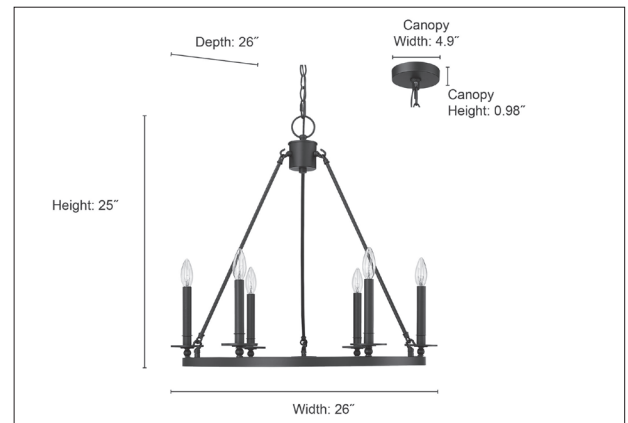

46706

FLORENCE SIX LIGHT CHANDELIER

**FINISH**

MB - Matte Black

**DIMENSIONS**

Width 26"  
Height 25"  
Depth 26"  
Canopy Width 4.9"  
Canopy Height 0.98"  
Chain 60"  
Wire 144"  
Weight 8.18 lbs

**MATERIAL**

# Bulbs 6-Candle  
Bulbs Base Candelabra (E12)  
Watts per Bulb 60W  
Voltage 120V  
Total Wattage 360W  
Bulbs Included No

**CERTIFICATION**

ETL Listed Dry Location

**ITEM NUMBER**

SKU's 46706 MB

46706 MB