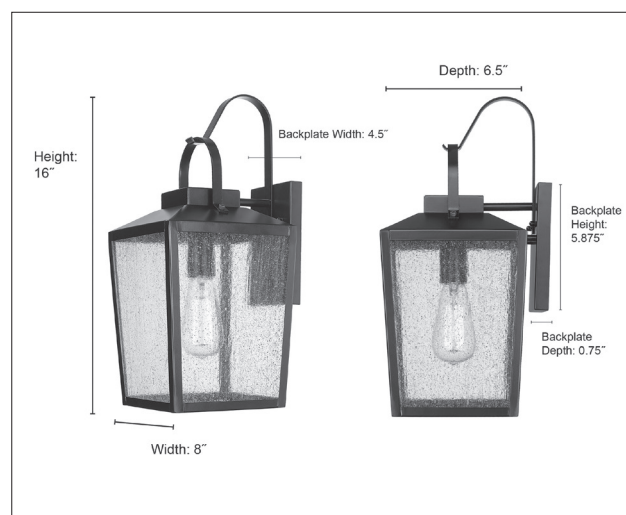

Millennium Lighting
105 Declaration Drive
McDonough, GA 30253
www.millenniumlighting.com