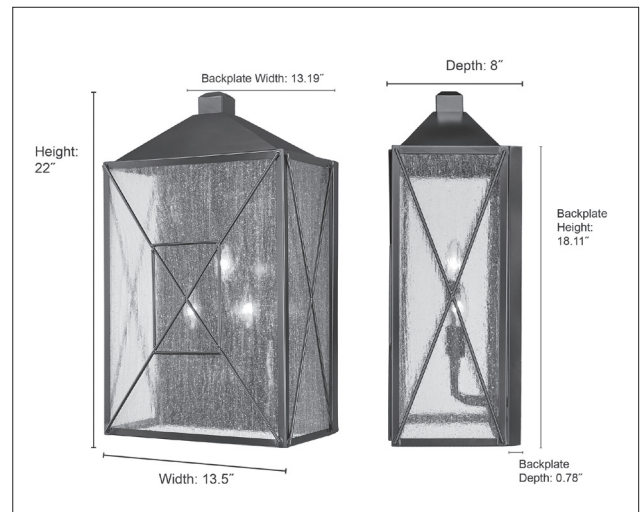

Millennium Lighting
105 Declaration Drive
McDonough, GA 30253
www.millenniumlighting.com