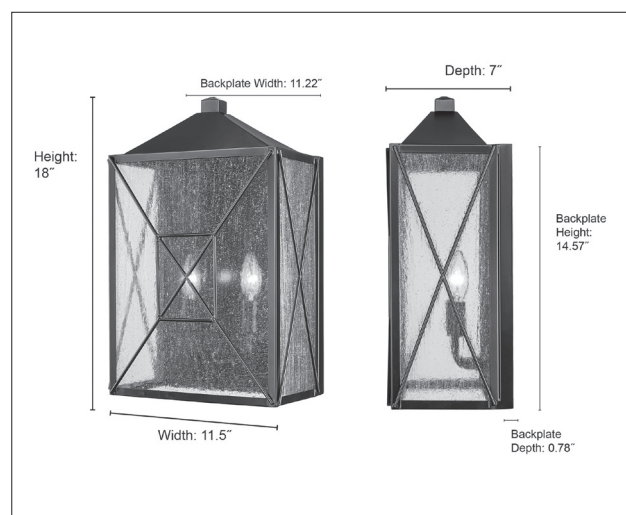

42642

CASWELL TWO LIGHT OUTDOOR WALL SCONCE

FINISHES

PBK - Powder Coated Black

DIMENSIONS

Width	11.5"
Height	18"
Depth	7"
Backplate Width	11.22"
Backplate Height	14.57"
Extension	0.78"
Weight	12.80 lbs.

MATERIAL

Steel

GLASS

Glass Clear Seedy

LAMPING

# Bulbs	2-Candle
Bulbs Base	Candelabra (E12)
Watts per Bulb	60W
Voltage	120V
Total Wattage	120W
Bulbs Included	No

CERTIFICATION

UL Rated, ETL Wet Location

ITEM NUMBER

SKU's 42642 PBK

42642 PBK

Millennium Lighting
 105 Declaration Drive
 McDonough, GA 30253
www.millenniumlighting.com