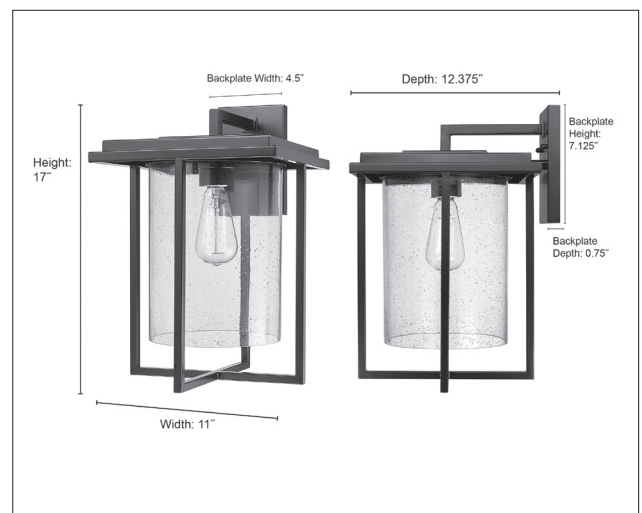

Millennium Lighting
105 Declaration Drive
McDonough, GA 30253
www.millenniumlighting.com