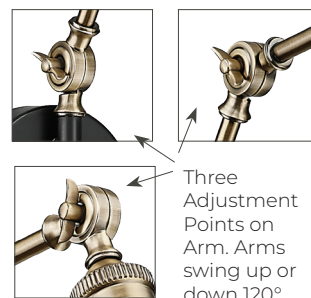

FINISHES

MB - Matte Black
 MB/VB - Matte Black/Vintage Brass
 MG - Modern Gold

FEATURES

Swings left to right 150°
 Arms swing up or down 120°
 Plug-in or Hardwire Installation
 On/Off Switch

DIMENSIONS

Width 10"
 Height 15.75"
 Depth 25.5"
 Backplate Width 5.12"
 Backplate Extension 1.18"
 Stems (2) 12"
 Cord Length 72"
 Weight 4.56 lbs.

MATERIAL Steel

SHADE

Shade Matte Black (Outside) with Modern Gold (Inside)
 Matte Black/Vintage Brass (Outside) with Modern Gold (Inside)
 Modern Gold (Outside) with Modern Gold (Inside)
 Direction Downward/Upward

Three Adjustment Points on Arm. Arms swing up or down 120°

11001 MB/VB

11001 MB

11001 MG

Millennium Lighting
 105 Declaration Drive
 McDonough, GA 30253
www.millenniumlighting.com