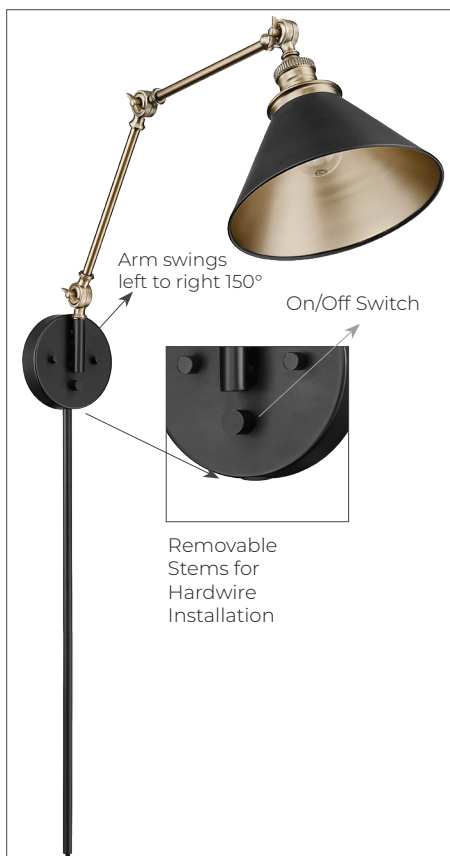

FINISHES

MB - Matte Black
 MB/VB - Matte Black/Vintage Brass
 MG - Modern Gold

FEATURES

Swings left to right 150°
 Arms swing up or down 120°
 Plug-in or Hardwire Installation
 On/Off Switch

DIMENSIONS

Width 10"
 Height 15.75"
 Depth 25.5"
 Backplate Width 5.12"
 Backplate Extension 1.18"
 Stems (2) 12"
 Cord Length 72"
 Weight 4.56 lbs.

MATERIAL Steel

SHADE

Shade Matte Black (Outside) with Modern Gold (Inside)
 Matte Black/Vintage Brass (Outside) with Modern Gold (Inside)
 Modern Gold (Outside) with Modern Gold (Inside)
 Direction Downward/Upward

LAMPING

Bulbs 1 A19, ST58 or ST64
 Bulbs Base E26
 Watts per Bulb 60W
 Voltage 120V
 Total Wattage 60W
 Bulbs Included No

CERTIFICATION

UL/ETL Dry Location

ITEM NUMBER

SKU's 11001 MB
 11001 MB/VB
 11001 MG

Three Adjustment Points on Arm. Arms swing up or down 120°

11001 MB/VB

11001 MB

11001 MG

Millennium Lighting
 105 Declaration Drive
 McDonough, GA 30253
www.millenniumlighting.com