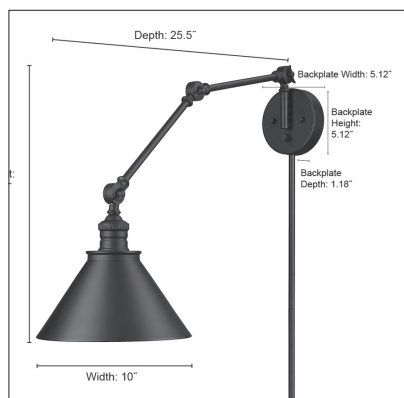

FINISHES

MB - Matte Black
 MB/VB - Matte Black/Vintage Brass
 MG - Modern Gold

FEATURES

Swings left to right 150°
 Arms swing up or down 120°
 Plug-in or Hardwire Installation
 On/Off Switch

DIMENSIONS

Width 10"
 Height 15.75"
 Depth 25.5"
 Backplate Width 5.12"
 Backplate Extension 1.18"
 Stems (2) 12"
 Cord Length 72"
 Weight 4.56 lbs.

MATERIAL Steel

SHADE

Shade Matte Black (Outside) with Modern Gold (Inside)
 Matte Black/Vintage Brass (Outside) with Modern Gold (Inside)
 Modern Gold (Outside) with Modern Gold (Inside)
 Direction Downward/Upward

Three Adjustment Points on Arm. Arms swing up or down 120°

11001 MB/VB

11001 MB

11001 MG

Millennium Lighting
 105 Declaration Drive
 McDonough, GA 30253
www.millenniumlighting.com