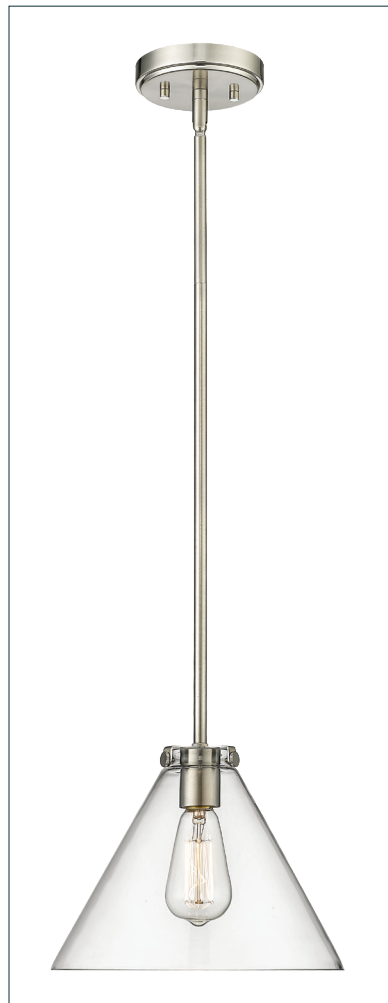

**FINISHES**

BN - Brushed Nickel

CH - Chrome

MB - Matte Black

MG - Modern Gold

**DIMENSIONS**

Width 11"  
 Height 8.5"  
 Canopy Width 5"  
 Canopy Depth 1.0"  
 Stems (1 ea.) 6", 12" & 18"  
 Weight 4 lbs

**MATERIAL**

Steel

**GLASS**

Glass Clear

**LAMPING**

# Bulbs 1-Medium  
 Bulbs Base Medium (E26)  
 Watts per Bulb 100W  
 Voltage 120V  
 Total Wattage 100W  
 Bulbs Included No

**CERTIFICATION**

UL Dry Location

**ITEM NUMBER**

SKU's 8141 BN  
 8141 CH  
 8141 MB  
 8141 MG

8141 BN

8141 CH

8141 MB

8141 MG

Millennium Lighting  
 105 Declaration Drive  
 McDonough, GA 30253  
[www.millenniumlighting.com](http://www.millenniumlighting.com)