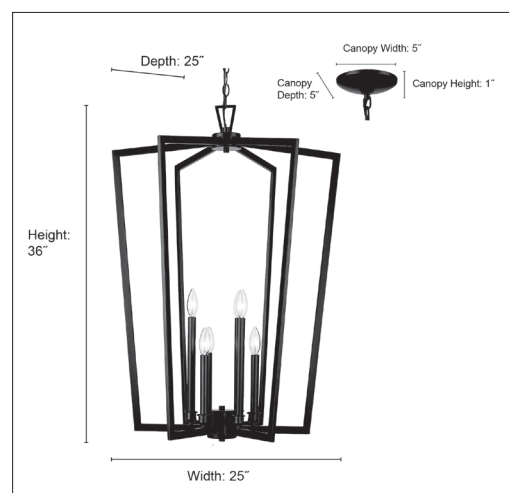

4526 MW/MG

Millennium Lighting
105 Declaration Drive
McDonough, GA 30253
www.millenniumlighting.com