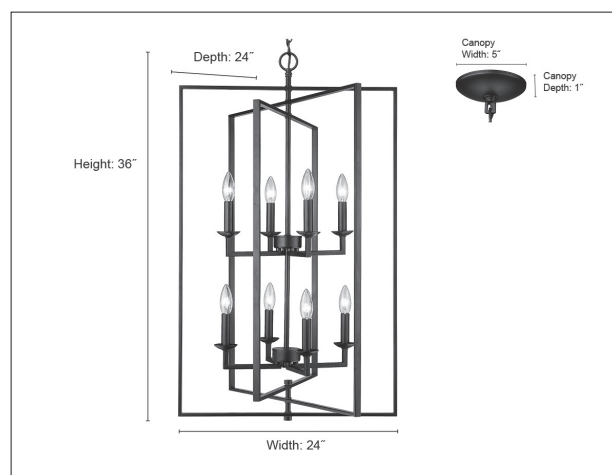

3248 MG

Millennium Lighting
105 Declaration Drive
McDonough, GA 30253
www.millenniumlighting.com