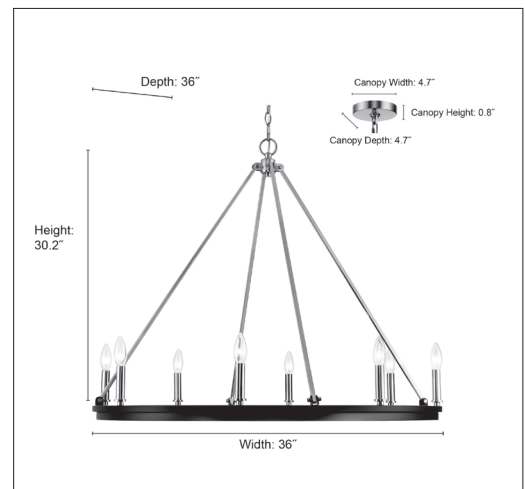

9508 MG

Millennium Lighting
105 Declaration Drive
McDonough, GA 30253
www.millenniumlighting.com