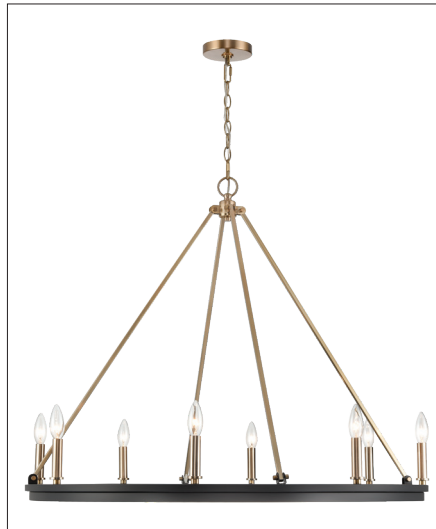

9508

CARRUTH EIGHT LIGHT CHANDELIER

FINISH

MB/MG - Matte Black/ Modern Gold
MG - Modern Gold

DIMENSIONS

Width 36"
Height 30.2"
Depth 36"
Canopy Width 4.7"
Canopy Height 0.8"
Canopy Depth 4.7"
Chain 60"
Wire 144"
Weight 11.46 lbs

MATERIAL

Steel

GLASS

No

LAMPING

Bulbs 8-Candle
Bulb Base Candelabra (E12)
Watts per Bulb 60W
Voltage 120V
Total Wattage 480W
Bulbs Included No

CERTIFICATION

ETL Listed Dry Location

ITEM NUMBER

SKUs 9508 MB/MG
9508 MG

9508 MB/MG

9508 MG

Millennium Lighting
105 Declaration Drive
McDonough, GA 30253
www.millenniumlighting.com