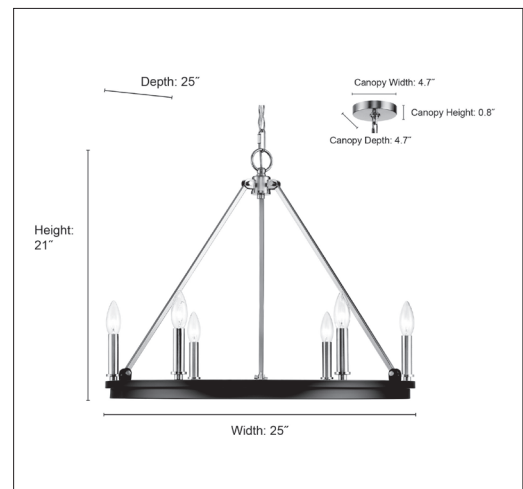

9506 MG

Millennium Lighting
105 Declaration Drive
McDonough, GA 30253
www.millenniumlighting.com