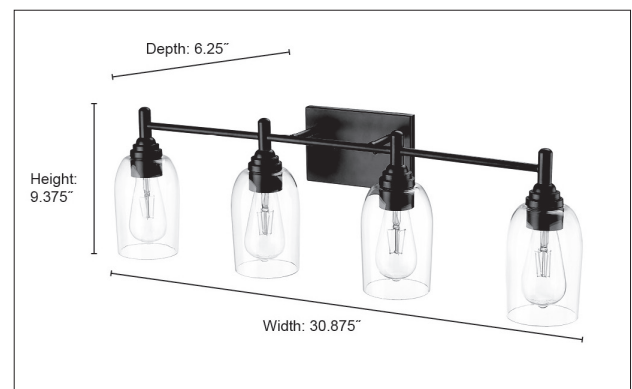

Millennium Lighting
105 Declaration Drive
McDonough, GA 30253
www.millenniumlighting.com