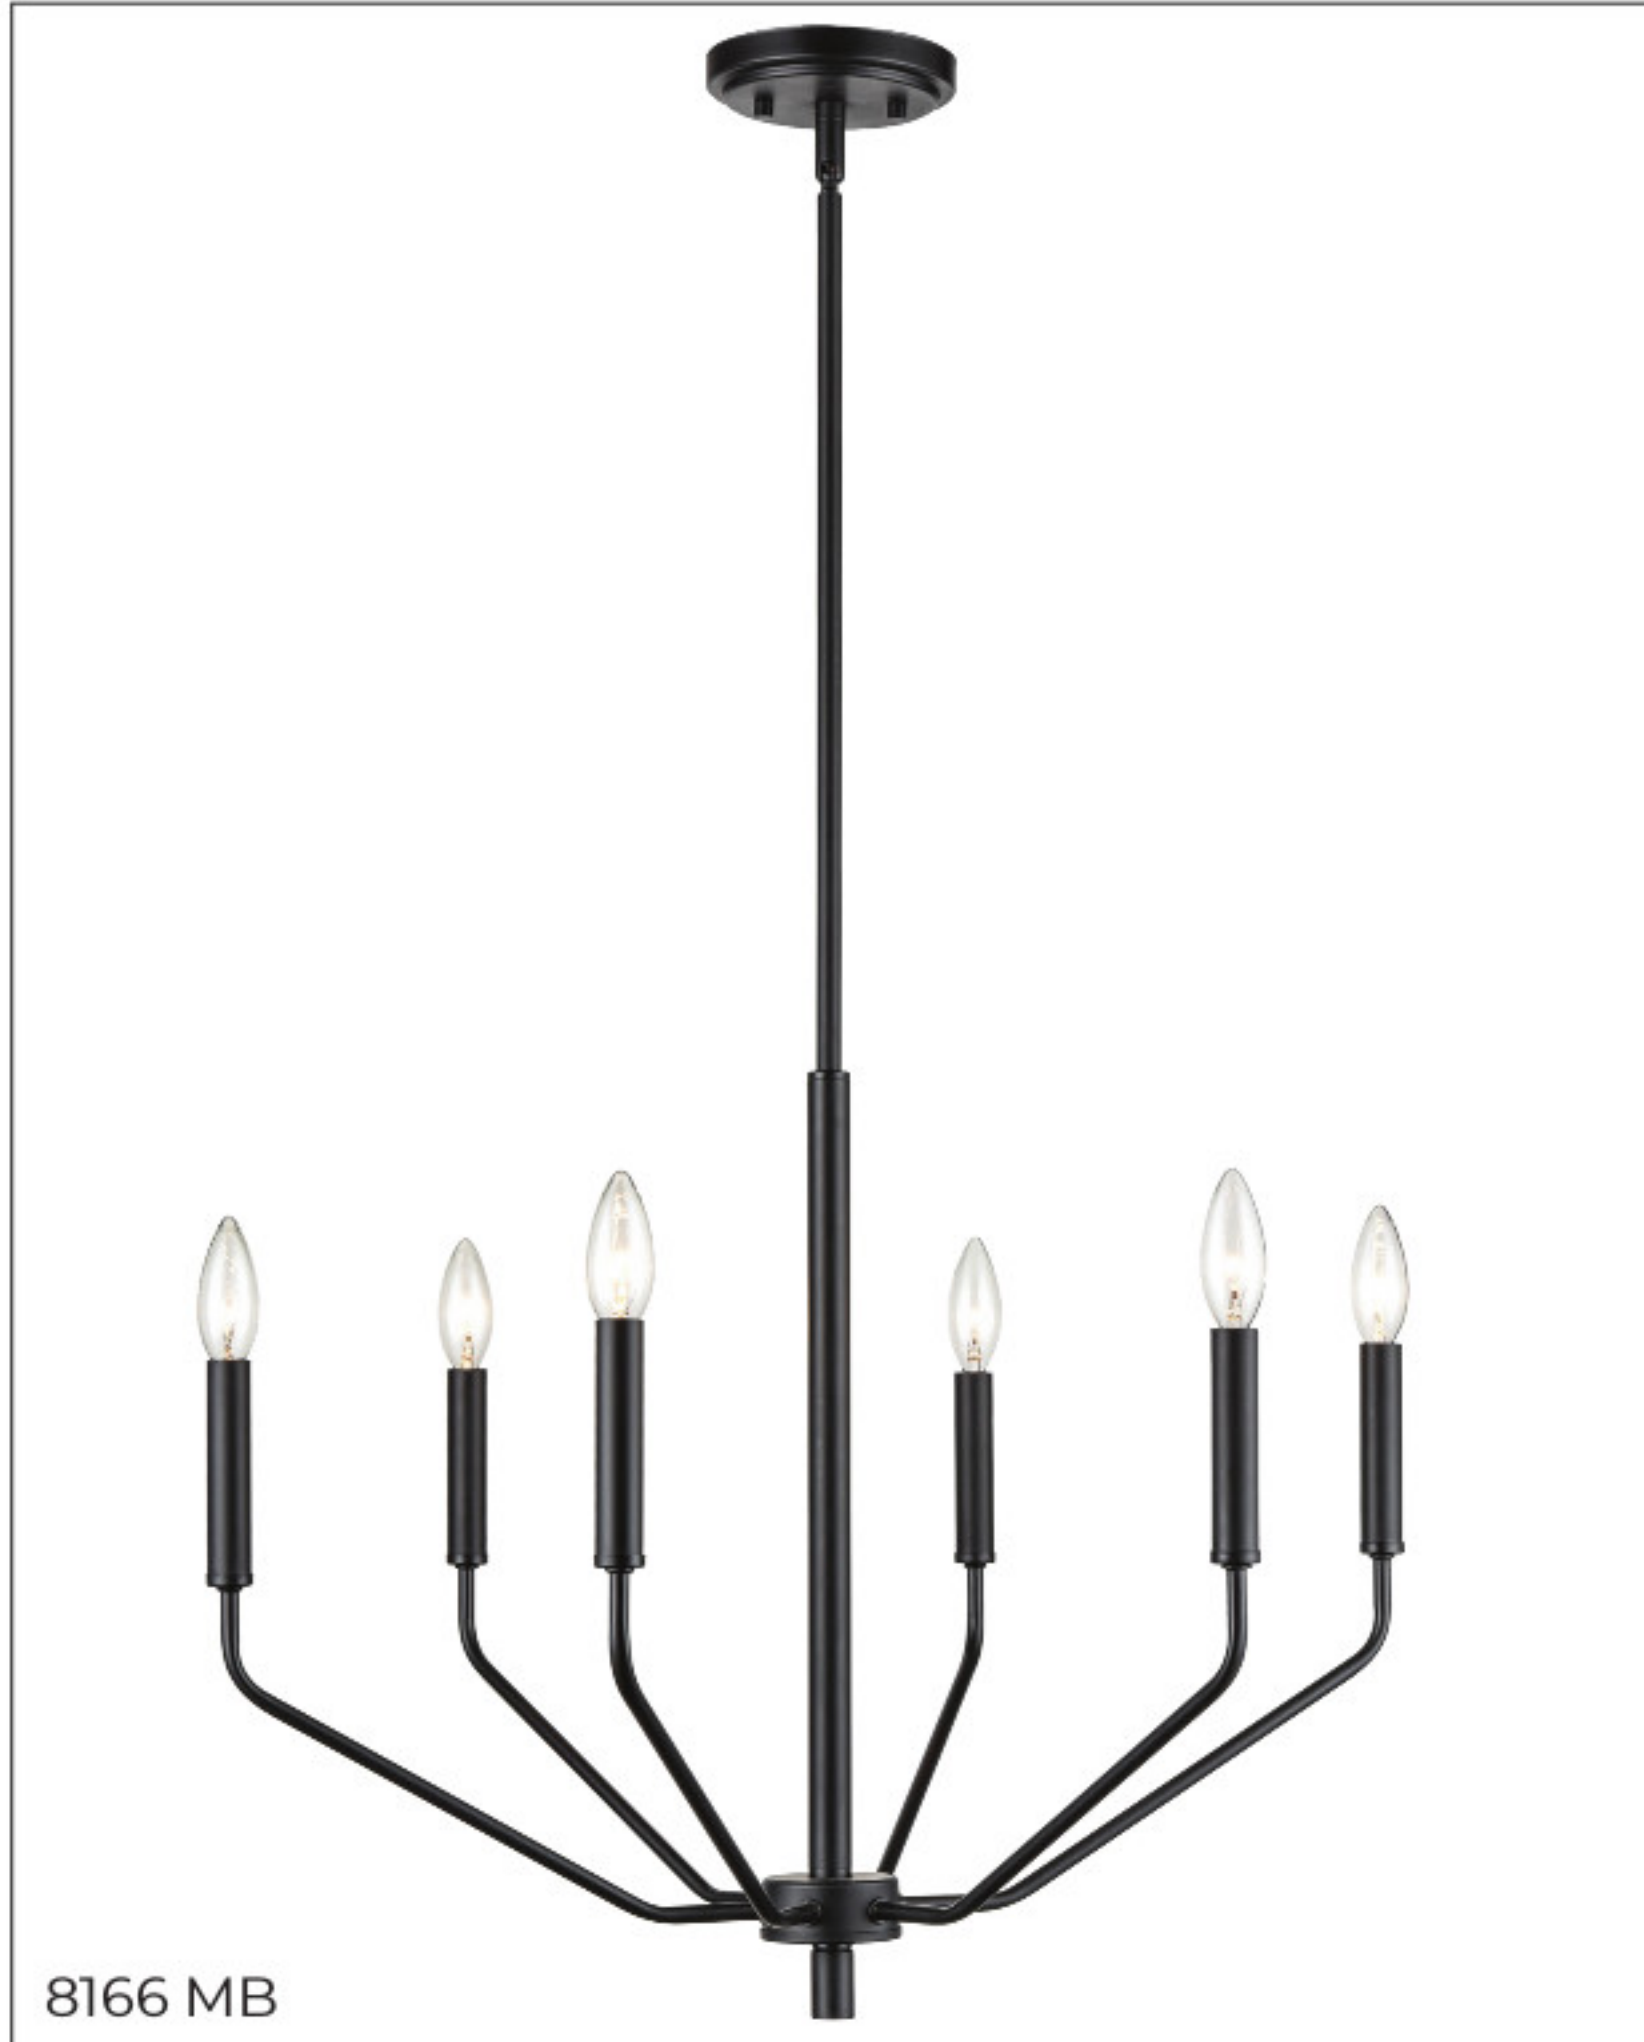

8166 - SIX LIGHT CHANDELIER

A contemporary twist on the classic Gothic design, this 60w six-light chandelier measures 24" x 18 3/8" and is available in a matte black finish. The uniquely angled arms provide a distinctive look designed to beautifully enhance any interior space.

FAMILY - LAUREL

Dimensions

Width	24"
Height	18 3/4"
Wire Length	120"
Weight	9.57 lbs

Finish & Material

Finish	MB - Matte Black MG - Modern Gold
--------	--------------------------------------

Material	Metal
----------	-------

# Bulbs	6-Candle
Bulbs Base	Candelabra (E12)
Watts per Bulb	60W
Voltage	120V
Bulbs Included	No

Certification

UL and CUL Listed	Dry Location
-------------------	--------------

Item Number

SKU'S	8166 MB 8166 MG
-------	--------------------