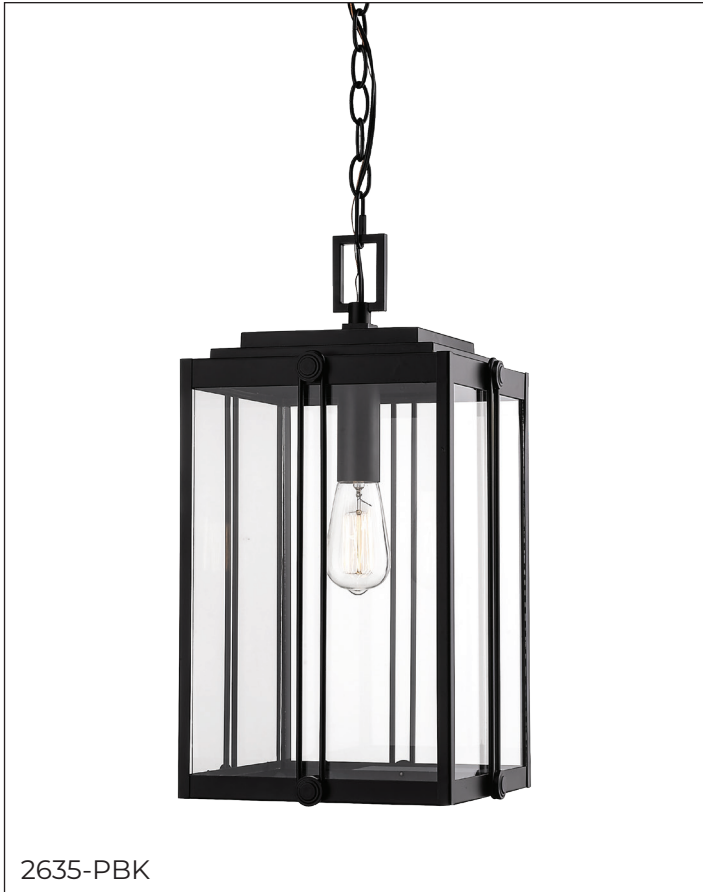

## 2635 - ONE LIGHT OUTDOOR MINI-PENDANT

### Dimensions

Width	10½"
Height	17½"
Chain	60"
Wire	120"

### Finish & Material

Finishes	<b>PBK</b> - Powder Coated Black <b>PBZ</b> - Powder Coated Bronze
----------	-----------------------------------------------------------------------

Material	Steel
----------	-------

### Glass/Shade

Glass	Clear
-------	-------