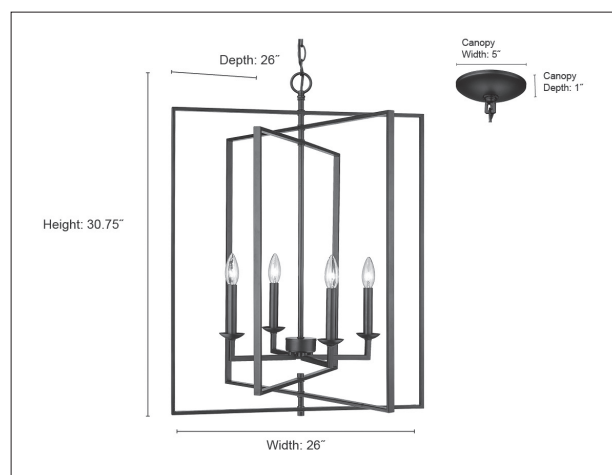

3232 RBZ

Millennium Lighting
105 Declaration Drive
McDonough, GA 30253
www.millenniumlighting.com