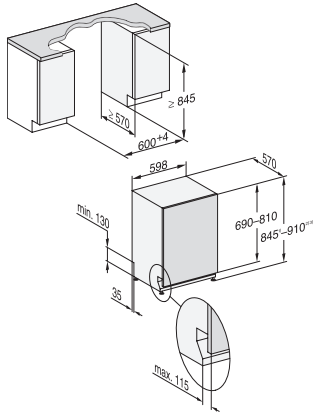

G 7196 SCVi SF AutoDos

Fully integrated dishwashers in standard size

42 dB | Cutlery tray | ExtraComfort baskets | AutoDos | Miele@home

G7000/5000 SF, fully integrated dishwasher, 60cm
(installation drawing)

1) Plinth height 35-155 mm, 2) Plinth height 100-220 mm, 3) Appliance height max. 970 mm with plinth height conversion kit (Mat.-Nr. 6.394.761),