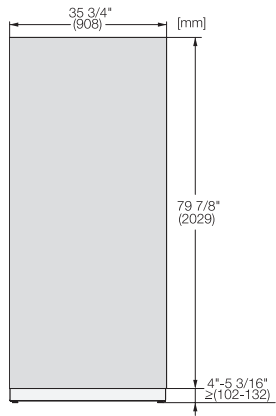

KFP 3605 ed/cs

Stainless steel front

For the integration of MasterCool refrigerators and freezers in your kitchen.

EAN: 4002516324560 / Material number: 11499100 / Old Material Number: 38996085EU1

- For 30" wide refrigerators and freezers

KFP 3605 ed/cs

Stainless steel front

For the integration of MasterCool refrigerators and freezers in your kitchen.

KFP3605ed/cs, KFP3604ed/cs, Front panel, Front dimensions, MasterCool, installation drawings