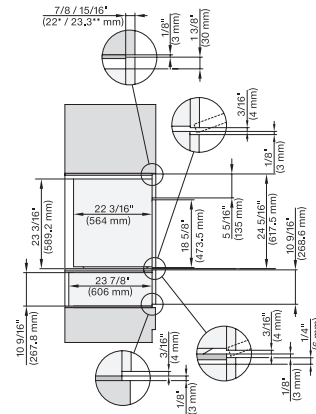

installation 30 inch Flush inset wide front DGC XXL, installation drawing, NA

A – Cut-out (1 9/16" x 19 11/16" / 40 mm x 500 mm) in the bottom of the cabinet for power cord and ventilation, – Electrical and water supplies are recommended to be placed in adjacent cabinetry., Additional cabinet depth is required when placing the electrical and water supplies behind the appliance., E = Electric connection

DGC7x8x, H7x6x+EBA7868, side view, 30 Zoll, Flush inset, combi, XXL, 650S

7/8" – 22" mm – Glass, 15/16" – 23.3" mm – Stainless steel

DGC7x8x, H2x80BP, H7x8xBP(X), side view, 30 Zoll, Flush inset, combi, XXL 650

7/8" – 22" mm – Glass, 15/16" – 23.3" mm – Stainless steel

DGC7x8x, ESW7x70, EVS7670, side view, 30 Zoll, Flush inset, combi, XXL

7/8" – 22" mm – Glass, 15/16" – 23.3" mm – Stainless steel

DGC7x8x, ESW7x80, side view, 30 Zoll, Flush inset, combi, XXL

DGC7x8x(X), H2x80BP, H7x8xBP, ESW7x80, side view, 30 Zoll, Flush inset, combi, XXL, 650, ESW30

7/8" – 22" mm – Glass, 15/16" – 23.3" mm – Stainless steel

DC7x8x, ESW7x70, EVS7670 Einbau, 30 Zoll, Flush inset, combi, XXL