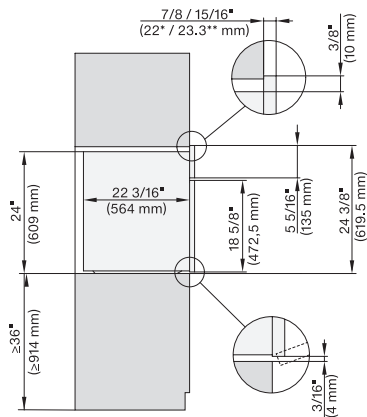

side view 30 inch Proud DGC30 XXL, installation drawing, NA

7/8" – 22* mm – Glass, 15/16" – 23.3** mm – Stainless steel