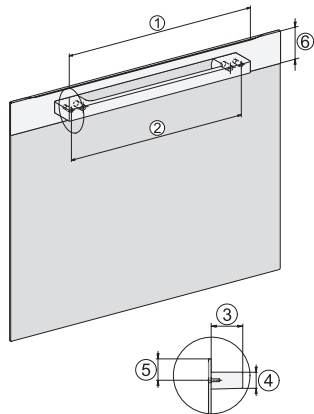

Handle DGC74xx, DGC76xx, DGC78xx, PureLine – NA7000 - Installation drawing

DGC7470, DGC7670, DGC7870, DGC7875, DGC7680, DGC7685, DGC7880, DGC7885; 19 11/16" / 500 mm, 17 1/2" / 444 mm, 1 7/8" / 47 mm, 15/16" / 24 mm, 1 1/4" / 32,5 mm, 2 9/16" / 65 mm, DGC7440, DGC7640, DGC7840, DGC7845, DGC7860, DGC7865; 15 3/4" / 400 mm, 14 3/16" / 360 mm, 1 7/8" / 47 mm, 15/16" / 24 mm, 1 1/4" / 32,5 mm, 2 9/16" / 65 mm