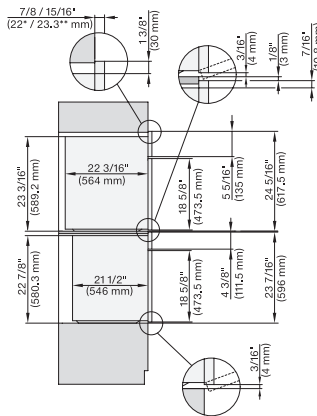

7/8" – 22" mm – Glass, 15/16" – 23.3" mm – Stainless steel

DGC7x8x, ESW7x70, EVS7670, side view, 30 Zoll, Flush inset, combi, XXL

7/8" – 22" mm – Glass, 15/16" – 23.3" mm – Stainless steel

DGC7x8x, ESW7x80, side view, 30 Zoll, Flush inset, combi, XXL

DGC7x8x(X), H2x80BP, H7x8xBP, ESW7x80, side view, 30 Zoll, Flush inset, combi, XXL, 650, ESW30

7/8" – 22" mm – Glass, 15/16" – 23.3" mm – Stainless steel

DC7x8x, ESW7x70, EVS7670 Einbau, 30 Zoll, Flush inset, combi, XXL

7/8" – 22" mm – Glass, 15/16" – 23.3" mm – Stainless steel

DGC7x8x, ESW7x70, EVS7670, Einbau, 30 Zoll, Flush inset, combi, wide front, XXL

7/8" – 22" mm – Glass, 15/16" – 23.3" mm – Stainless steel

DGC7x8x, H7x6xBP+EBA7848, side view, 30 Zoll, Proud, combi, XXL, 650S

7/8" – 22" mm – Glass, 15/16" – 23.3" mm – Stainless steel

DGC7x8x, H2x80BP, H7x8xBP(X), side view, 30 Zoll, Proud, combi, XXL 650

7/8" – 22" mm – Glass, 15/16" – 23.3" mm – Stainless steel

DGC7x8x, ESW7x70, EVS7670, side view, 30 Zoll, Proud, combi, XXL