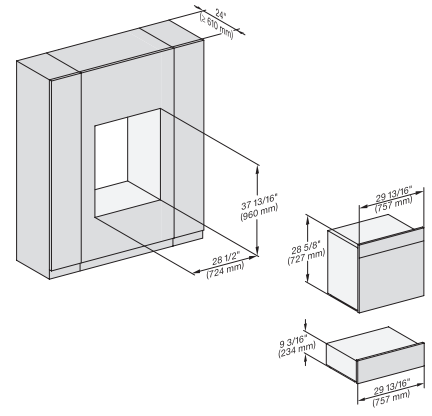

DGX7x8x, ESW7x70, EVS7670, Einbau, 30 Zoll, Proud, combi, wide front, XXL