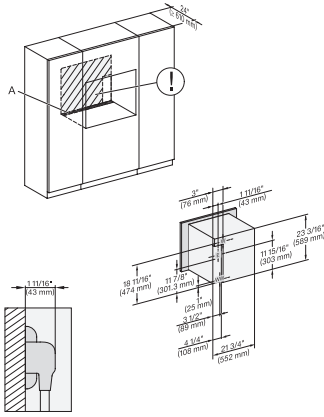

installation 30 inch Proud DGC XXL, installation drawing, NA