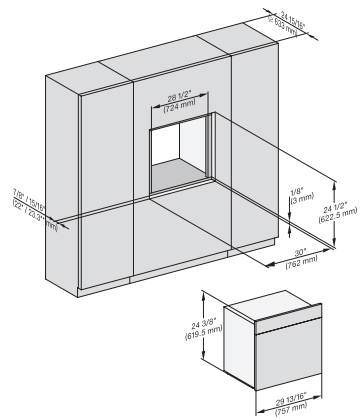

installation 30 inch wide front DGC XXL, installation drawing, NA

A – Cut-out (1 9/16" x 19 11/16" / 40 mm x 500 mm) in the bottom of the cabinet for power cord and ventilation., – Electrical and water supplies are recommended to be placed in adjacent cabinetry., Additional cabinet depth is required when placing the electrical and water supplies behind the appliance., E = Electric connection

A – Cut-out (1 9/16" x 19 11/16" / 40 mm x 500 mm) in the bottom of the cabinet for power cord and ventilation., – Electrical and water supplies are recommended to be placed in adjacent cabinetry., Additional cabinet depth is required when placing the electrical and water supplies behind the appliance., E = Electric connection

side view, 30 inch Flush inset DGC30 XXL, installation drawing, NA

7/8" – 22" mm – Glass, 15/16" – 23.3\*\* mm – Stainless steel

Installation 30 inch Flush inset DGC30 XXL, installation drawing, NA

7/8" – 22" mm – Glass, 15/16" – 23.3\*\* mm – Stainless steel

installation 30 inch Flush inset wide front DGC30 XXL, installation drawing, NA

7/8" – 22" mm – Glass, 15/16" – 23.3\*\* mm – Stainless steel