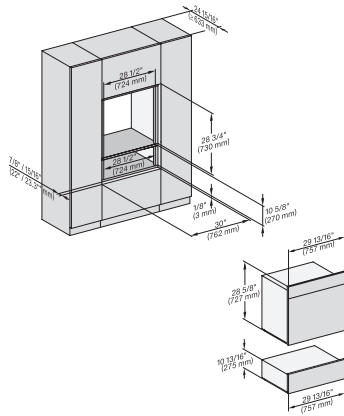

DGC 7680

30" Combi-Steam Oven XXL

for steam cooking, baking, roasting with roast probe + menu cooking.

H 6x80 BP, ESW 6x80, H 6x80-2BP, H7x8x, ESW7x80, H 2x8x Fitting Combi, Installation drawing, Flush inset, NA