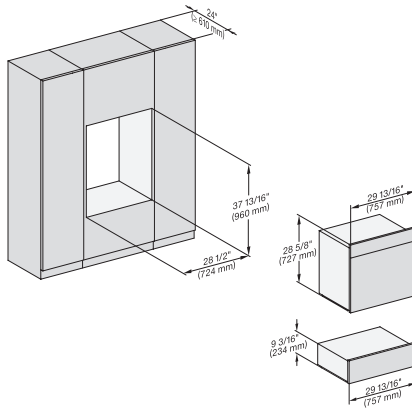

### 30" Combi-Steam Oven XXL

for steam cooking, baking, roasting with roast probe + menu cooking.

DGC7x8(X), H2x80BP, H7x8xBP(X), ESW7x80, side view, 30 Zoll, Proud, combi, XXL, 650

7/8" – 22" mm – Glass, 15/16" – 23.3" mm – Stainless steel