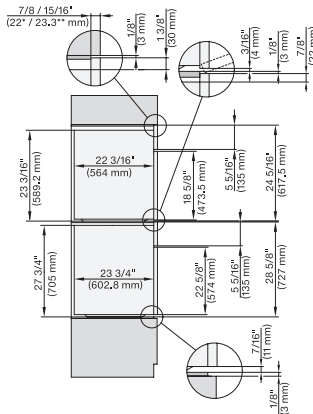

side view, 30 inch Flush inset DGC30 XXL, installation drawing, NA

7/8" – 22" mm – Glass, 15/16" – 23.3\*\* mm – Stainless steel

Installation 30 inch Flush inset DGC30 XXL, installation drawing, NA

7/8" – 22" mm – Glass, 15/16" – 23.3\*\* mm – Stainless steel

### 30" Combi-Steam Oven XXL

for steam cooking, baking, roasting with roast probe + menu cooking.

Installation 30 inch Flush inset DGC XXL, installation drawing, NA

A – Cut-out (1 9/16" x 19 11/16" / 40 mm x 500 mm) in the bottom of the cabinet for power cord and ventilation, – Electrical and water supplies are recommended to be placed in adjacent cabinetry., Additional cabinet depth is required when placing the electrical and water supplies behind the appliance., E = Electric connection

installation 30 inch Flush inset wide front DGC XXL, installation drawing, NA

A – Cut-out (1 9/16" x 19 11/16" / 40 mm x 500 mm) in the bottom of the cabinet for power cord and ventilation, – Electrical and water supplies are recommended to be placed in adjacent cabinetry., Additional cabinet depth is required when placing the electrical and water supplies behind the appliance., E = Electric connection

DGC7x8x, H7x6x+EBA7868, side view, 30 Zoll, Flush inset, combi, XXL, 650S

7/8" – 22" mm – Glass, 15/16" – 23.3" mm – Stainless steel

DGC7x8x, H2x80BP, H7x8xBP(X), side view, 30 Zoll, Flush inset, combi, XXL 650