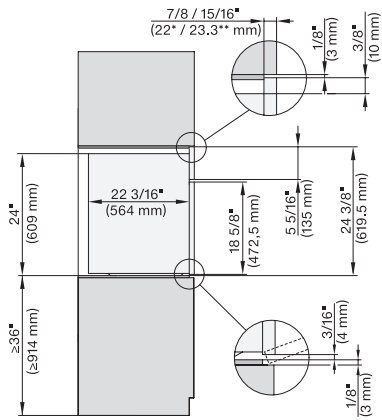

installation 30 inch wide front DGC XXL, installation drawing, NA

A – Cut-out (1 9/16" x 19 11/16" / 40 mm x 500 mm) in the bottom of the cabinet for power cord and ventilation., – Electrical and water supplies are recommended to be placed in adjacent cabinetry., Additional cabinet depth is required when placing the electrical and water supplies behind the appliance., E = Electric connection

side view, 30 inch Flush inset DGC30 XXL, installation drawing, NA

7/8" – 22" mm – Glass, 15/16" – 23.3\*\* mm – Stainless steel

Installation 30 inch Flush inset DGC30 XXL, installation drawing, NA

7/8" – 22" mm – Glass, 15/16" – 23.3\*\* mm – Stainless steel

installation 30 inch Flush inset wide front DGC30 XXL, installation drawing, NA

7/8" – 22" mm – Glass, 15/16" – 23.3\*\* mm – Stainless steel