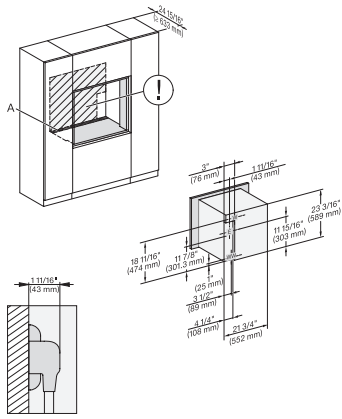

DGC 7680

30" Combi-Steam Oven XXL

for steam cooking, baking, roasting with roast probe + menu cooking.

Installation 30 inch Flush inset DGC XXL, installation drawing, NA

A – Cut-out (1 9/16" x 19 11/16" / 40 mm x 500 mm) in the bottom of the cabinet for power cord and ventilation, – Electrical and water supplies are recommended to be placed in adjacent cabinetry., Additional cabinet depth is required when placing the electrical and water supplies behind the appliance., E = Electric connection