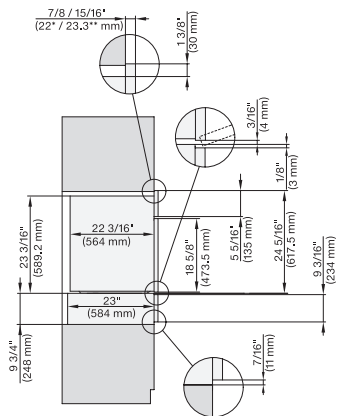

7/8" – 22" mm – Glass, 15/16" – 23.3" mm – Stainless steel

DGC7x8x, ESW7x70, EVS7670, side view, 30 Zoll, Flush inset, combi, XXL

7/8" – 22" mm – Glass, 15/16" – 23.3" mm – Stainless steel

DGC7x8x, ESW7x80, side view, 30 Zoll, Flush inset, combi, XXL

DGC7x8x(X), H2x80BP, H7x8xBP, ESW7x80, side view, 30 Zoll, Flush inset, combi, XXL, 650, ESW30

7/8" – 22" mm – Glass, 15/16" – 23.3" mm – Stainless steel

DC7x8x, ESW7x70, EVS7670 Einbau, 30 Zoll, Flush inset, combi, XXL

7/8" – 22" mm – Glass, 15/16" – 23.3" mm – Stainless steel

DGC7x8x, ESW7x70, EVS7670, Einbau, 30 Zoll, Flush inset, combi, wide front, XXL

7/8" – 22" mm – Glass, 15/16" – 23.3" mm – Stainless steel

DGC7x8x, H7x6xBP+EBA7848, side view, 30 Zoll, Proud, combi, XXL, 650S

7/8" – 22" mm – Glass, 15/16" – 23.3" mm – Stainless steel

DGC7x8x, H2x80BP, H7x8xBP(X), side view, 30 Zoll, Proud, combi, XXL 650

7/8" – 22" mm – Glass, 15/16" – 23.3" mm – Stainless steel

DGC7x8x, ESW7x70, EVS7670, side view, 30 Zoll, Proud, combi, XXL