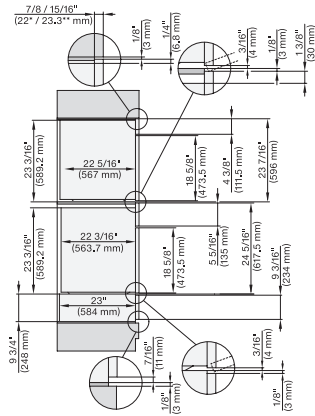

DGC 7680 30" Combi-Steam Oven XXL for steam cooking, baking, roasting with roast probe + menu cooking.

DGC786x+EBA7868, DGC7x8x, ESW7x70, EVS7670, side view, 30 Zoll, Flush inset, combi, XXL

7/8" – 22" mm – Glass, 15/16" – 23.3" mm – Stainless steel