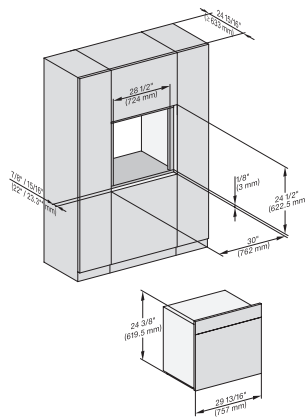

installation 30 inch wide front DGC XXL, installation drawing, NA

A – Cut-out (1 9/16" x 19 11/16" / 40 mm x 500 mm) in the bottom of the cabinet for power cord and ventilation., – Electrical and water supplies are recommended to be placed in adjacent cabinetry., Additional cabinet depth is required when placing the electrical and water supplies behind the appliance., E = Electric connection

A – Cut-out (1 9/16" x 19 11/16" / 40 mm x 500 mm) in the bottom of the cabinet for power cord and ventilation., – Electrical and water supplies are recommended to be placed in adjacent cabinetry., Additional cabinet depth is required when placing the electrical and water supplies behind the appliance., E = Electric connection

side view, 30 inch Flush inset DGC30 XXL, installation drawing, NA

7/8" – 22" mm – Glass, 15/16" – 23.3\*\* mm – Stainless steel

Installation 30 inch Flush inset DGC30 XXL, installation drawing, NA

7/8" – 22" mm – Glass, 15/16" – 23.3\*\* mm – Stainless steel

installation 30 inch Flush inset wide front DGC30 XXL, installation drawing, NA

7/8" – 22" mm – Glass, 15/16" – 23.3\*\* mm – Stainless steel