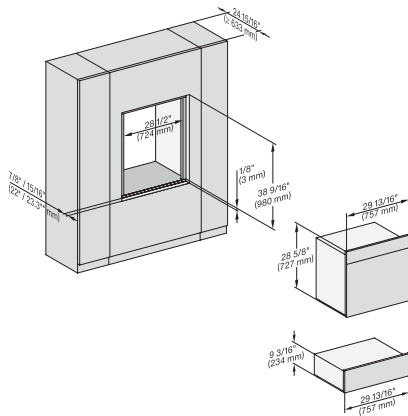

DGC7x8x, ESW7x70, EVS7670, Einbau, 30 Zoll, Flush inset, combi, wide front, XXL

7/8" – 22" mm – Glass, 15/16" – 23.3" mm – Stainless steel