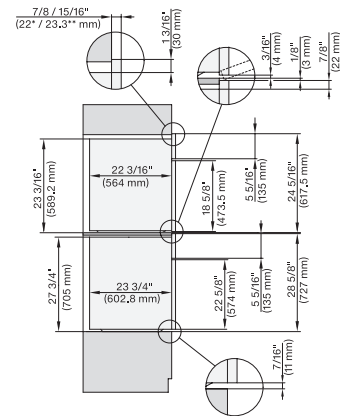

DGC7x8x(X), H2x80BP, H7x8xBP, ESW7x80, side view, 30 Zoll, Flush inset, combi, XXL, 650, ESW30

7/8" – 22" mm – Glass, 15/16" – 23.3" mm – Stainless steel

DC7x8x, ESW7x70, EVS7670 Einbau, 30 Zoll, Flush inset, combi, XXL

7/8" – 22" mm – Glass, 15/16" – 23.3" mm – Stainless steel

DGC7x8x, ESW7x70, EVS7670, Einbau, 30 Zoll, Flush inset, combi, wide front, XXL

7/8" – 22" mm – Glass, 15/16" – 23.3" mm – Stainless steel

DGC7x8x, H7x6xBP+EBA7848, side view, 30 Zoll, Proud, combi, XXL, 650S

7/8" – 22" mm – Glass, 15/16" – 23.3" mm – Stainless steel

DGC7x8x, H2x80BP, H7x8xBP(X), side view, 30 Zoll, Proud, combi, XXL 650

7/8" – 22" mm – Glass, 15/16" – 23.3" mm – Stainless steel

DGC7x8x, ESW7x70, EVS7670, side view, 30 Zoll, Proud, combi, XXL

7/8" – 22" mm – Glass, 15/16" – 23.3" mm – Stainless steel

DGC7x8x, ESW7x80, side view, 30 Zoll, Proud, combi, XXL

7/8" – 22" mm – Glass, 15/16" – 23.3" mm – Stainless steel

DGC786x+EBA7868, DGC7x8x, ESW7x70, EVS7670, side view, 30 Zoll, Proud, combi, XXL