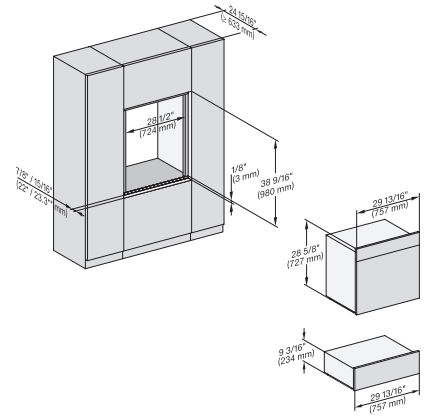

## DGC 7680 30" Combi-Steam Oven XXL for steam cooking, baking, roasting with roast probe + menu cooking.

DGC786x+EBA7868, DGC7x8x, ESW7x70, EVS7670, side view, 30 Zoll, Flush inset, combi, XXL

7/8" – 22" mm – Glass, 15/16" – 23.3" mm – Stainless steel

DGC7x8x(X), H2x80BP, H7x8xBP, ESW7x80, side view, 30 Zoll, Flush inset, combi, XXL, 650, ESW30

7/8" – 22" mm – Glass, 15/16" – 23.3" mm – Stainless steel

DC7x8x, ESW7x70, EVS7670 Einbau, 30 Zoll, Flush inset, combi, XXL