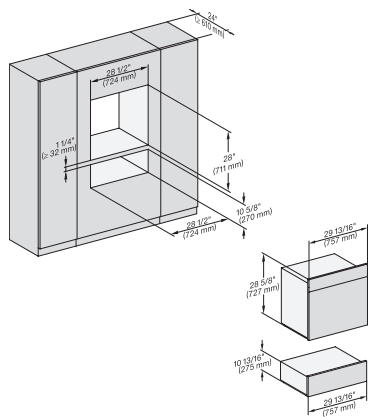

H 6x80 BP, ESW 6x80, H 6x80-2BP, NA7000 Fitting Combi wide front, Installation drawing, Proud, NA