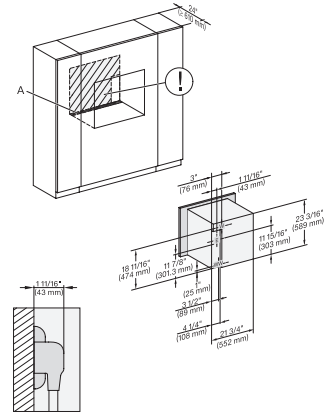

installation 30 inch wide front DGC XXL, installation drawing, NA

A – Cut-out (1 9/16" x 19 11/16" / 40 mm x 500 mm) in the bottom of the cabinet for power cord and ventilation., – Electrical and water supplies are recommended to be placed in adjacent cabinetry., Additional cabinet depth is required when placing the electrical and water supplies behind the appliance., E = Electric connection

A – Cut-out (1 9/16" x 19 11/16" / 40 mm x 500 mm) in the bottom of the cabinet for power cord and ventilation., – Electrical and water supplies are recommended to be placed in adjacent cabinetry., Additional cabinet depth is required when placing the electrical and water supplies behind the appliance., E = Electric connection

side view, 30 inch Flush inset DGC30 XXL, installation drawing, NA

7/8" – 22" mm – Glass, 15/16" – 23.3\*\* mm – Stainless steel

Installation 30 inch Flush inset DGC30 XXL, installation drawing, NA

7/8" – 22" mm – Glass, 15/16" – 23.3\*\* mm – Stainless steel