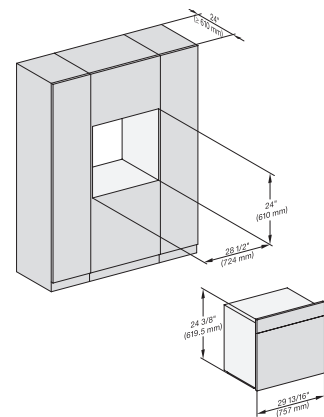

H 6x80 BP, ESW 6x80, H 6x80-2BP, H 2x80BP, H 7x80 BP/BPX, ESW 7x80 Installation drawing, Flush inset, NA

H6x80BP, ESW6x80, H6x80-2BP, H2x80BP, H7x80BPX, ESW7x80, Fitting Combi, Installation drawing, Proud, NA

H 6x80 BP, ESW 6x80, H 6x80-2BP, NA7000 Fitting Combi wide front, Installation drawing, Proud, NA

side view 30 inch Proud DGC30 XXL, installation drawing, NA

7/8" – 22\* mm – Glass, 15/16" – 23.3\*\* mm – Stainless steel