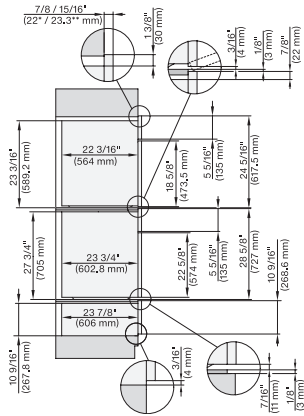

DGC 7680

30" Combi-Steam Oven XXL

for steam cooking, baking, roasting with roast probe + menu cooking.

DGC7x8(X), H2x80BP, H7x8xBP(X), ESW7x80, side view, 30 Zoll, Proud, combi, XXL, 650

7/8" – 22" mm – Glass, 15/16" – 23.3" mm – Stainless steel