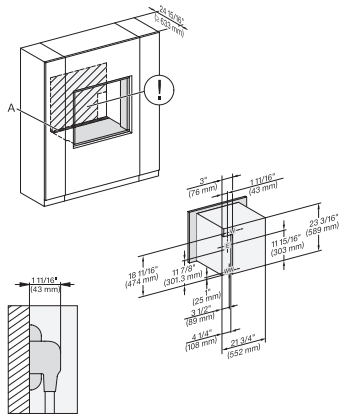

side view, 30 inch Flush inset DGC30 XXL, installation drawing, NA

7/8" – 22" mm – Glass, 15/16" – 23.3\*\* mm – Stainless steel

Installation 30 inch Flush inset DGC30 XXL, installation drawing, NA

7/8" – 22" mm – Glass, 15/16" – 23.3\*\* mm – Stainless steel

installation 30 inch Flush inset wide front DGC30 XXL, installation drawing, NA

7/8" – 22" mm – Glass, 15/16" – 23.3\*\* mm – Stainless steel

### 30" Combi-Steam Oven XXL

for steam cooking, baking, roasting with roast probe + menu cooking.

Installation 30 inch Flush inset DGC XXL, installation drawing, NA

A – Cut-out (1 9/16" x 19 11/16" / 40 mm x 500 mm) in the bottom of the cabinet for power cord and ventilation, – Electrical and water supplies are recommended to be placed in adjacent cabinetry., Additional cabinet depth is required when placing the electrical and water supplies behind the appliance., E = Electric connection

installation 30 inch Flush inset wide front DGC XXL, installation drawing, NA

A – Cut-out (1 9/16" x 19 11/16" / 40 mm x 500 mm) in the bottom of the cabinet for power cord and ventilation, – Electrical and water supplies are recommended to be placed in adjacent cabinetry., Additional cabinet depth is required when placing the electrical and water supplies behind the appliance., E = Electric connection