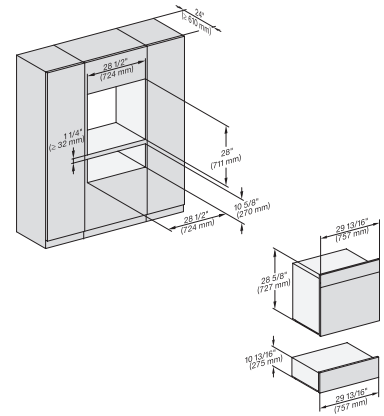

H6x80BP, ESW6x80, H6x80-2BP, H2x80BP, H7x80BPX, ESW7x80, Fitting Combi, Installation drawing, Proud, NA