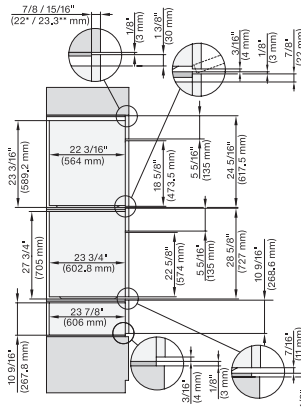

installation 30 inch Flush inset wide front DGC XXL, installation drawing, NA

A – Cut-out (1 9/16" x 19 11/16" / 40 mm x 500 mm) in the bottom of the cabinet for power cord and ventilation, – Electrical and water supplies are recommended to be placed in adjacent cabinetry., Additional cabinet depth is required when placing the electrical and water supplies behind the appliance., E = Electric connection

DGC7x8x, H7x6x+EBA7868, side view, 30 Zoll, Flush inset, combi, XXL, 650S

7/8" – 22" mm – Glass, 15/16" – 23.3" mm – Stainless steel

DGC7x8x, H2x80BP, H7x8xBP(X), side view, 30 Zoll, Flush inset, combi, XXL 650

7/8" – 22" mm – Glass, 15/16" – 23.3" mm – Stainless steel

DGC7x8x, ESW7x70, EVS7670, side view, 30 Zoll, Flush inset, combi, XXL

7/8" – 22" mm – Glass, 15/16" – 23.3" mm – Stainless steel

DGC7x8x, ESW7x80, side view, 30 Zoll, Flush inset, combi, XXL

DGC7x8x(X), H2x80BP, H7x8xBP, ESW7x80, side view, 30 Zoll, Flush inset, combi, XXL, 650, ESW30

7/8" – 22" mm – Glass, 15/16" – 23.3" mm – Stainless steel

DC7x8x, ESW7x70, EVS7670 Einbau, 30 Zoll, Flush inset, combi, XXL