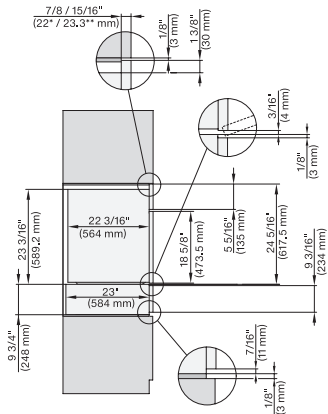

### 30" Combi-Steam Oven XXL

for steam cooking, baking, roasting with roast probe + menu cooking.

Installation 30 inch Flush inset DGC XXL, installation drawing, NA

A – Cut-out (1 9/16" x 19 11/16" / 40 mm x 500 mm) in the bottom of the cabinet for power cord and ventilation, – Electrical and water supplies are recommended to be placed in adjacent cabinetry., Additional cabinet depth is required when placing the electrical and water supplies behind the appliance., E = Electric connection

installation 30 inch Flush inset wide front DGC XXL, installation drawing, NA

A – Cut-out (1 9/16" x 19 11/16" / 40 mm x 500 mm) in the bottom of the cabinet for power cord and ventilation, – Electrical and water supplies are recommended to be placed in adjacent cabinetry., Additional cabinet depth is required when placing the electrical and water supplies behind the appliance., E = Electric connection

DGC7x8x, H7x6x+EBA7868, side view, 30 Zoll, Flush inset, combi, XXL, 650S

7/8" – 22" mm – Glass, 15/16" – 23.3" mm – Stainless steel

DGC7x8x, H2x80BP, H7x8xBP(X), side view, 30 Zoll, Flush inset, combi, XXL 650

7/8" – 22" mm – Glass, 15/16" – 23.3" mm – Stainless steel

DGC7x8x, ESW7x70, EVS7670, side view, 30 Zoll, Flush inset, combi, XXL

7/8" – 22" mm – Glass, 15/16" – 23.3" mm – Stainless steel

DGC7x8x, ESW7x80, side view, 30 Zoll, Flush inset, combi, XXL