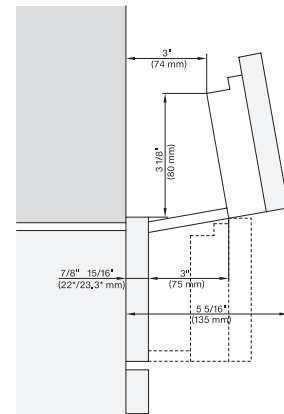

DGC7x8x(X), H2x80BP, H7x8xBP, ESW7x80, side view, 30 Zoll, Flush inset, combi, XXL, 650, ESW30

7/8" – 22" mm – Glass, 15/16" – 23.3" mm – Stainless steel

DC7x8x, ESW7x70, EVS7670 Einbau, 30 Zoll, Flush inset, combi, XXL

DGC7x8x, ESW7x70, EVS7670, Einbau, 30 Zoll, Proud, combi, XXL

7/8" – 22" mm – Glass, 15/16" – 23.3" mm – Stainless steel

DGX7x8x, ESW7x70, EVS7670, Einbau, 30 Zoll, Proud, combi, wide front, XXL

Handle DGC74xx, DGC76xx, DGC78xx, PureLine – NA7000 - Installation drawing

DGC7470, DGC7670, DGC7870, DGC7875, DGC7680, DGC7685, DGC7880, DGC7885; 19 11/16" / 500 mm, 17 1/2" / 444 mm, 1 7/8" / 47 mm, 15/16" / 24 mm, 1 1/4" / 32,5 mm, 2 9/16" / 65 mm, DGC7440, DGC7640, DGC7840, DGC7845, DGC7860, DGC7865; 15 3/4" / 400 mm, 14 3/16" / 360 mm, 1 7/8" / 47 mm, 15/16" / 24 mm, 1 1/4" / 32,5 mm, 2 9/16" / 65 mm

Swivel range Flush inset DGC 30 inch, installation drawing, NA

7/8" – 22" mm – Glas, 15/16" – 23.3" mm – Edelstahl

swivel range 30 inch Proud DGC, installation drawing, NA

7/8" – 22" mm – Glas, 15/16" – 23.3" mm – Edelstahl