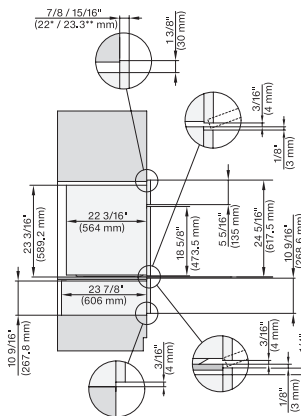

DGC7x8x(X), H2x80BP, H7x8xBP, ESW7x80, side view, 30 Zoll, Flush inset, combi, XXL, 650, ESW30

7/8" – 22" mm – Glass, 15/16" – 23.3" mm – Stainless steel

DC7x8x, ESW7x70, EVS7670 Einbau, 30 Zoll, Flush inset, combi, XXL

7/8" – 22" mm – Glass, 15/16" – 23.3" mm – Stainless steel

DGC7x8x, ESW7x70, EVS7670, Einbau, 30 Zoll, Flush inset, combi, wide front, XXL

7/8" – 22" mm – Glass, 15/16" – 23.3" mm – Stainless steel

DGC7x8x, H7x6xBP+EBA7848, side view, 30 Zoll, Proud, combi, XXL, 650S

7/8" – 22" mm – Glass, 15/16" – 23.3" mm – Stainless steel

DGC7x8x, H2x80BP, H7x8xBP(X), side view, 30 Zoll, Proud, combi, XXL 650

7/8" – 22" mm – Glass, 15/16" – 23.3" mm – Stainless steel

DGC7x8x, ESW7x70, EVS7670, side view, 30 Zoll, Proud, combi, XXL

7/8" – 22" mm – Glass, 15/16" – 23.3" mm – Stainless steel

DGC7x8x, ESW7x80, side view, 30 Zoll, Proud, combi, XXL

7/8" – 22" mm – Glass, 15/16" – 23.3" mm – Stainless steel

DGC786x+EBA7868, DGC7x8x, ESW7x70, EVS7670, side view, 30 Zoll, Proud, combi, XXL