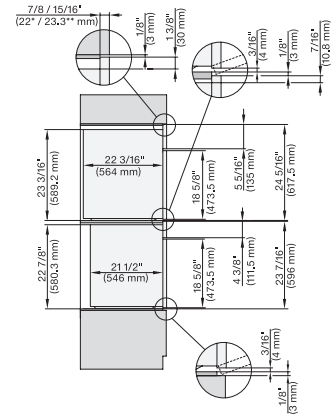

side view, 30 inch Flush inset DGC30 XXL, installation drawing, NA

7/8" – 22" mm – Glass, 15/16" – 23.3\*\* mm – Stainless steel

Installation 30 inch Flush inset DGC30 XXL, installation drawing, NA

7/8" – 22" mm – Glass, 15/16" – 23.3\*\* mm – Stainless steel

### 30" Combi-Steam Oven XXL

for steam cooking, baking, roasting with roast probe + menu cooking.

Installation 30 inch Flush inset DGC XXL, installation drawing, NA

A – Cut-out (1 9/16" x 19 11/16" / 40 mm x 500 mm) in the bottom of the cabinet for power cord and ventilation, – Electrical and water supplies are recommended to be placed in adjacent cabinetry., Additional cabinet depth is required when placing the electrical and water supplies behind the appliance., E = Electric connection

installation 30 inch Flush inset wide front DGC XXL, installation drawing, NA

A – Cut-out (1 9/16" x 19 11/16" / 40 mm x 500 mm) in the bottom of the cabinet for power cord and ventilation, – Electrical and water supplies are recommended to be placed in adjacent cabinetry., Additional cabinet depth is required when placing the electrical and water supplies behind the appliance., E = Electric connection

DGC7x8x, H7x6x+EBA7868, side view, 30 Zoll, Flush inset, combi, XXL, 650S

7/8" – 22" mm – Glass, 15/16" – 23.3" mm – Stainless steel

DGC7x8x, H2x80BP, H7x8xBP(X), side view, 30 Zoll, Flush inset, combi, XXL 650