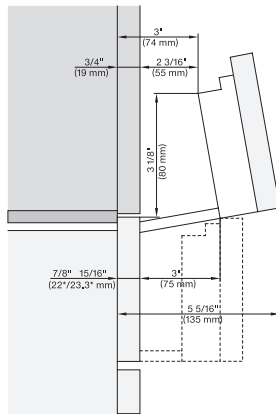

DGC7x8x(X), H2x80BP, H7x8xBP, ESW7x80, side view, 30 Zoll, Flush inset, combi, XXL, 650, ESW30

7/8" – 22" mm – Glass, 15/16" – 23.3" mm – Stainless steel

DC7x8x, ESW7x70, EVS7670 Einbau, 30 Zoll, Flush inset, combi, XXL

DGC7x8x, ESW7x70, EVS7670, Einbau, 30 Zoll, Proud, combi, XXL

7/8" – 22" mm – Glass, 15/16" – 23.3" mm – Stainless steel

DGX7x8x, ESW7x70, EVS7670, Einbau, 30 Zoll, Proud, combi, wide front, XXL

Handle DGC74xx, DGC76xx, DGC78xx, PureLine – NA7000 - Installation drawing

DGC7470, DGC7670, DGC7870, DGC7875, DGC7680, DGC7685, DGC7880, DGC7885; 19 11/16" / 500 mm, 17 1/2" / 444 mm, 1 7/8" / 47 mm, 15/16" / 24 mm, 1 1/4" / 32,5 mm, 2 9/16" / 65 mm, DGC7440, DGC7640, DGC7840, DGC7845, DGC7860, DGC7865; 15 3/4" / 400 mm, 14 3/16" / 360 mm, 1 7/8" / 47 mm, 15/16" / 24 mm, 1 1/4" / 32,5 mm, 2 9/16" / 65 mm

Swivel range Flush inset DGC 30 inch, installation drawing, NA

7/8" – 22" mm – Glas, 15/16" – 23.3" mm – Edelstahl

swivel range 30 inch Proud DGC, installation drawing, NA

7/8" – 22" mm – Glas, 15/16" – 23.3" mm – Edelstahl