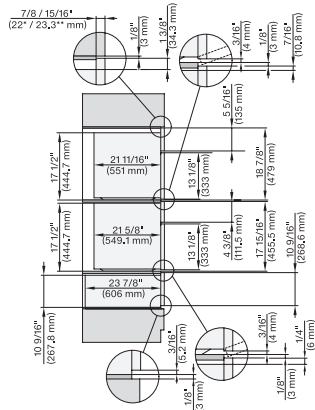

DGC 7670

30" Compact Combi-Steam Oven XL

for steam cooking, baking, roasting with roast probe + menu cooking.

DGC7x7x(X), H7x70BM(X), H7x40BM+EBA7848, ESW7x80, side view, 30 Zoll, Flush inset, combi, 450S

7/8" – 22" mm – Glass, 15/16" – 23.3** mm – Stainless steel