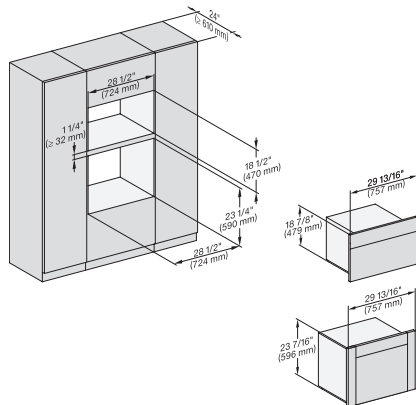

(H6560B, H6x60BP, DGC686xAM)+EBA6808, H6x70BM, DGC676x, DGC7x70, H7x6xBP+EBA7868, Fitting Combi, Installation drawing, Proud, NA