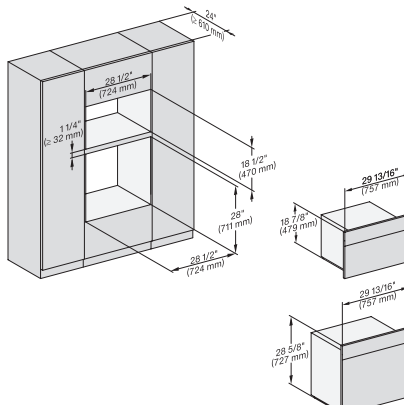

H6x80BP, H6x70BM, H6x80-2BP, DGC7x7x, H7x70BM, H2x80BP, H7x80BP(X), Fitting Combi, Installation drawing, Proud, NA