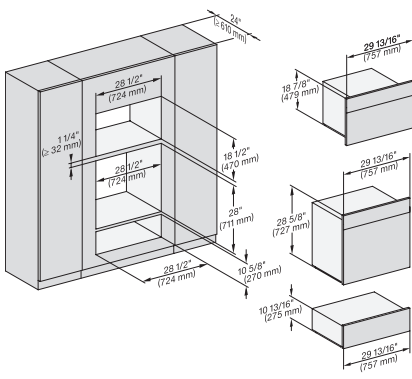

H 6x80 BP, H 6x70 BM, ESW 6x80, H 6x80-2BP,
NA7000, Fitting Combi wide front, Installation drawing,
Proud, NA