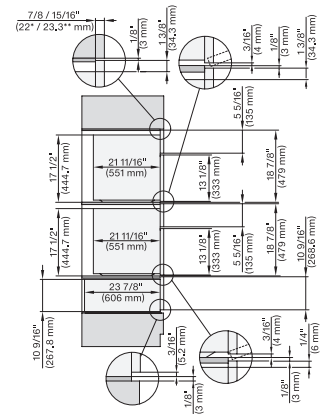

7/8" – 22" mm – Glas, 15/16" – 23.3\*\* mm – Edelstahl

H 6x80 BP, H 6x70 BM, H 6x80-2BP, DGC 7x7x, H 7xxx Combi, Installation drawing, Flush inset, NA

7/8" – 22" mm – Glas, 15/16" – 23.3\*\* mm – Edelstahl

H 6x70 BM, H 6x00 BM + EBA 6808, ESW 6x85, DGC7x7x, EBA7848, H7xxx, ESW7x70 Combi, Installation drawing, Flush inset, NA

7/8" – 22" mm – Glas, 15/16" – 23.3\*\* mm – Edelstahl

H 6x70 BM, ESW 6x85, DGC7xxx, H7x7x, ESW 7x70 Combi, Installation drawing, Flush inset, Flush inset, NA

7/8" – 22" mm – Glas, 15/16" – 23.3\*\* mm – Edelstahl

H 6x70 BM, ESW 6x80, DGC7xxx, H7x70, ESW 7x80 Combi, Installation drawing, Flush inset, Flush inset, NA

7/8" – 22" mm – Glas, 15/16" – 23.3\*\* mm – Edelstahl