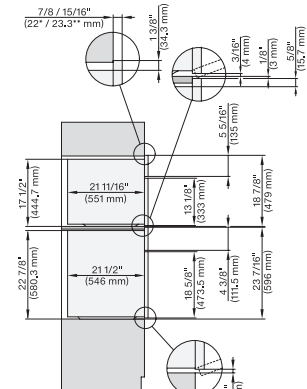

H6560B + EBA6808, H6x60BP + EBA6808, H6x70BM, DGC7xxx+EBA7484, H7xxx+EBA7686, Combi, Installation drawing, Proud, NA

7/8" – 22* mm – Glas, 15/16" – 23.3** mm – Edelstahl