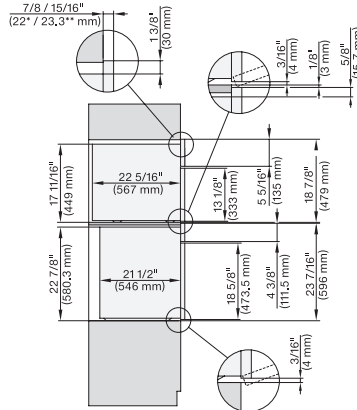

side view, 30 inch Flush inset DGC30\_XL, installation drawing, NA

7/8" – 22" mm – Glass, 15/16" – 23.3\*\* mm – Stainless steel

installation 30 inch Flush inset DGC30 XL, installation drawing, NA

A – Cut-out (1 9/16" x 19 11/16" / 40 mm x 500 mm) in the bottom of the cabinet for power cord and ventilation, – Electrical and water supplies are recommended to be placed in adjacent cabinetry., Additional cabinet depth is required when placing the electrical and water supplies behind the appliance., E = Electric connection

DGC7xx0(X), H7x6xBP+EBA7848, side view, 30 Zoll, Flush inset, combi, XL, 650S

7/8" – 22" mm – Glass, 15/16" – 23.3\*\* mm – Stainless steel

DGC7x7x(X), H7x8x(X)BP, side view, 30 Zoll, Flush inset, combi, XL, 650

7/8" – 22" mm – Glass, 15/16" – 23.3\*\* mm – Stainless steel

DGC7xxx(X), H7x6x+EBA7868, side view, 30 Zoll, Proud, combi, XL; 650S

7/8" – 22" mm – Glass, 15/16" – 23.3\*\* mm – Stainless steel

DGC7xxx, H2x80BP, H7x8xBP(X), side view, 30 Zoll, Proud, combi, XL, 650