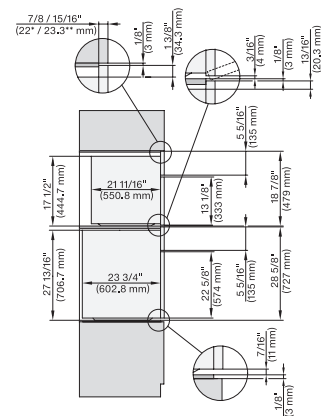

installation 30 inch Flush inset wide front BM30, installation drawing, NA

7/8" – 22" mm – Glas, 15/16" – 23.3\*\* mm – Edelstahl

installation 30 inch Proud BM30, installation drawing, NA

7/8" – 22" mm – Glas, 15/16" – 23.3\*\* mm – Edelstahl

7/8" – 22" mm – Glas, 15/16" – 23.3\*\* mm – Edelstahl

H 6x80 BP, H 6x70 BM, H 6x80-2BP, DGC 7x7x, H 7xxx Combi, Installation drawing, Flush inset, NA

7/8" – 22" mm – Glas, 15/16" – 23.3\*\* mm – Edelstahl