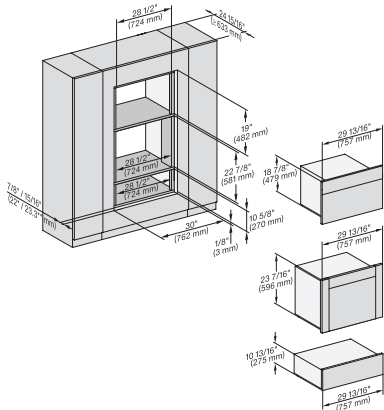

(H6560 B, H6x60 BP, DGC686x AM) + EBA6808, H6x70 BM, DGC676x, ESW6x80, DGC7xxx, EBA7868, H7xxxBP, ESW7x80, NA