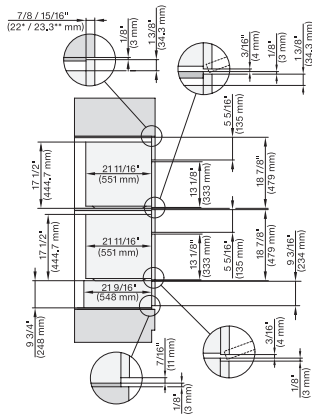

installation 30 inch Flush inset wide front BM30, installation drawing, NA

7/8" – 22" mm – Glas, 15/16" – 23.3\*\* mm – Edelstahl

installation 30 inch Proud BM30, installation drawing, NA

7/8" – 22" mm – Glas, 15/16" – 23.3\*\* mm – Edelstahl

7/8" – 22" mm – Glas, 15/16" – 23.3\*\* mm – Edelstahl

H 6x80 BP, H 6x70 BM, H 6x80-2BP, DGC 7x7x, H 7xxx Combi, Installation drawing, Flush inset, NA

7/8" – 22" mm – Glas, 15/16" – 23.3\*\* mm – Edelstahl

H 6x70 BM, H 6x00 BM + EBA 6808, ESW 6x85, DGC7x7x, EBA7848, H7xxx, ESW7x70 Combi, Installation drawing, Flush inset, NA

7/8" – 22" mm – Glas, 15/16" – 23.3\*\* mm – Edelstahl

H 6x70 BM, ESW 6x85, DGC7xxx, H7x7x, ESW 7x70 Combi, Installation drawing, Flush inset, Flush inset, NA

7/8" – 22" mm – Glas, 15/16" – 23.3\*\* mm – Edelstahl

H 6x70 BM, ESW 6x80, DGC7xxx, H7x70, ESW 7x80 Combi, Installation drawing, Flush inset, Flush inset, NA

7/8" – 22" mm – Glas, 15/16" – 23.3\*\* mm – Edelstahl