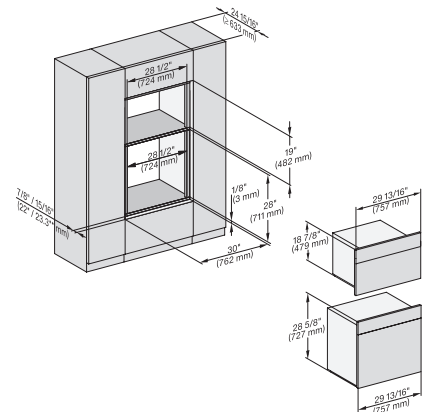

H 6x80 BP, H 6x70 BM, H 6x80-2BP, DGC7x7x, H7xxx Fitting Combi, Installation drawing, Flush inset, NA