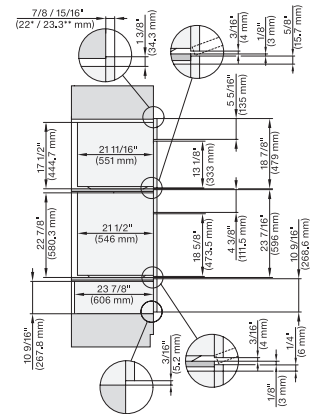

### 30" Compact Combi-Steam Oven XL

for steam cooking, baking, roasting with roast probe + menu cooking.

H6x70BM, ESW6x85, DGC7x7x, H7x70BM, ESW7x70, EVS7670, Combi, Installation drawing, Proud, Flush inset, NA

7/8" – 22" mm – Glas, 15/16" – 23.3" mm – Edelstahl

H6x70BM, ESW6x80, DGC7x7x(X), H7x70BM, ESW7x80, Combi, Installation drawing, Proud, Flush inset, NA

7/8" – 22" mm – Glas, 15/16" – 23.3" mm – Edelstahl