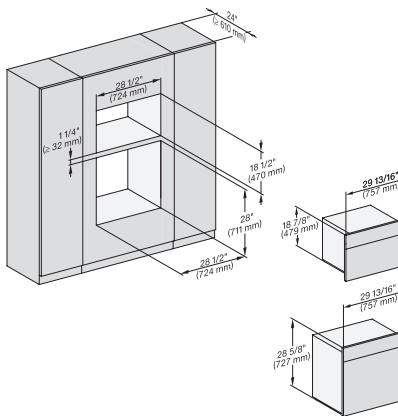

H6x80BP, H 6x70 BM, H 6x80-2BP, NA7000 Fitting
Combi wide front, Installation drawing, Proud, NA