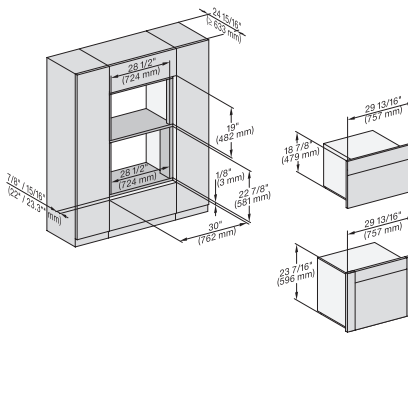

H 656x, H 6x60, DGC686x+EBA 6808, H 6x70, DGC 676x, DGC7x7x. EBA7868, H 7xxx, Fitti Combi, Install drawi, Flush inset, NA