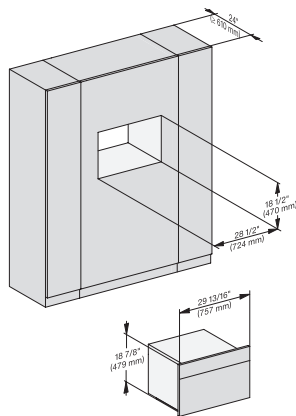

installation 30 inch Proud wide front BM30, installation drawing, NA

7/8" – 22" mm – Glas, 15/16" – 23.3** mm – Edelstahl