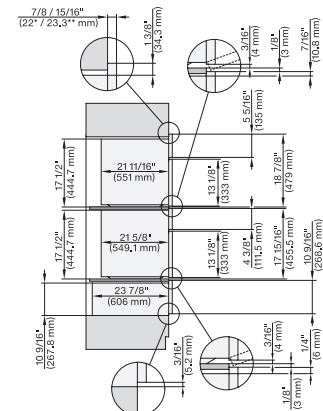

H6x70BM, H6x00BM+EBA6808, ESW6x80, DGC7x7x(x), H7xx0BM(x)+EBA7848, ESW7x80, Combi, Installation drawing, Proud, NA

7/8" – 22* mm – Glas, 15/16" – 23.3** mm – Edelstahl