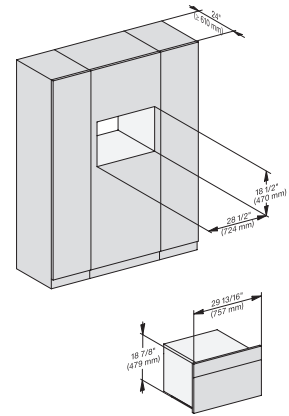

installation 30 inch Proud BM30, installation drawing, NA

7/8" – 22" mm – Glas, 15/16" – 23.3** mm – Edelstahl