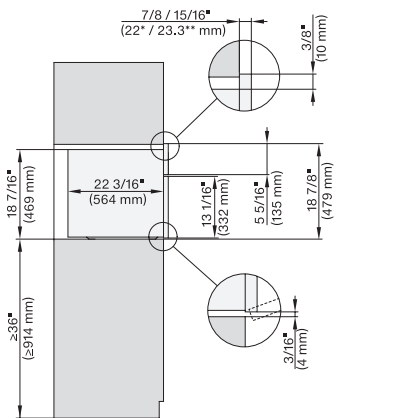

side view 30 inch Proud DGC30 XL, installation drawing,
NA

7/8" – 22" mm – Glass, 15/16" – 23.3" mm – Stainless steel