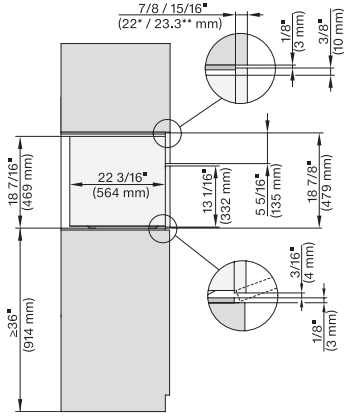

side view 30 inch Proud DGC30 XL, installation drawing,  
NA

7/8" – 22" mm – Glass, 15/16" – 23.3" mm – Stainless steel

installation 30 inch Proud DGC30 XL, installation drawing,  
NA

A – Cut-out (1 9/16" x 19 11/16" / 40 mm x 500 mm) in the bottom of the cabinet for power cord and ventilation, – Electrical and water supplies are recommended to be placed in adjacent cabinetry. Additional cabinet depth is required when placing the electrical and water supplies behind the appliance., E = Electric connection

side view, 30 inch Flush inset DGC30\_XL, installation drawing, NA

7/8" – 22" mm – Glass, 15/16" – 23.3\*\* mm – Stainless steel

installation 30 inch Flush inset DGC30 XL, installation drawing, NA

A – Cut-out (1 9/16" x 19 11/16" / 40 mm x 500 mm) in the bottom of the cabinet for power cord and ventilation, – Electrical and water supplies are recommended to be placed in adjacent cabinetry., Additional cabinet depth is required when placing the electrical and water supplies behind the appliance., E = Electric connection

DGC7xx0(X), H7x6xBP+EBA7848, side view, 30 Zoll, Flush inset, combi, XL, 650S

7/8" – 22" mm – Glass, 15/16" – 23.3\*\* mm – Stainless steel

DGC7x7x(X), H7x8x(X)BP, side view, 30 Zoll, Flush inset, combi, XL, 650