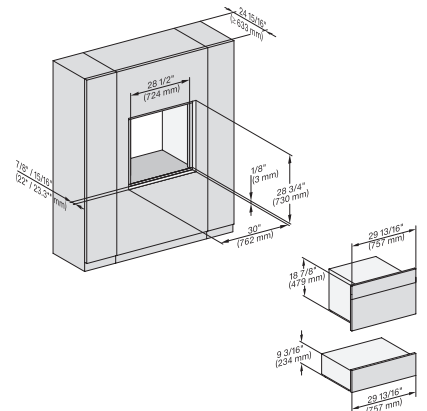

H 6x70 BM, ESW 6x85, DGC 7xxx, H7x70 BM/BMX, ESW 7x70, EVS 7670, Installation drawing, Flush inset, NA