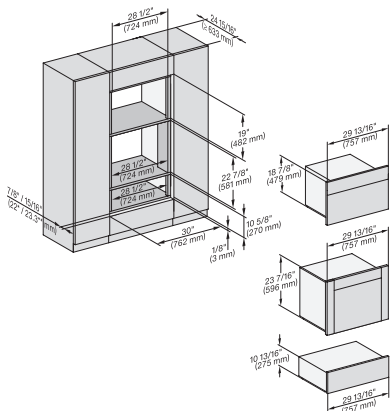

H 6x60 B/BP, DGC 686x AM+ EBA 6808; H 6x70 BM, ESW 6x80, DGC 676x, DGC 7x7x, EBA 7868, ESW7x780, Installation drawing, NA