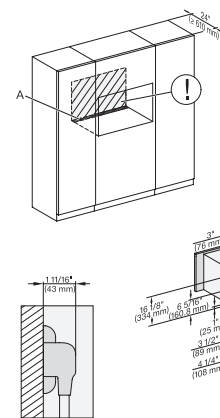

(H6560 B, H6x60 BP, DGC686x AM) + EBA6808,  
H6x70 BM, DGC676x, ESW6x80, NA7000 Fitting Combi  
w. front, drawing, Proud, NA

H 6x80 BP, H 6x70 BM, ESW 6x80, H 6x80-2BP,  
NA7000, Fitting Combi wide front, Installation drawing,  
Proud, NA

side view 30 inch Proud DGC30 XL, installation drawing,  
NA

7/8" – 22" mm – Glass, 15/16" – 23.3" mm – Stainless steel

installation 30 inch Proud DGC30 XL, installation drawing,  
NA

A – Cut-out (1 9/16" x 19 11/16" / 40 mm x 500 mm) in the bottom of the cabinet for power cord and ventilation, – Electrical and water supplies are recommended to be placed in adjacent cabinetry. Additional cabinet depth is required when placing the electrical and water supplies behind the appliance., E = Electric connection