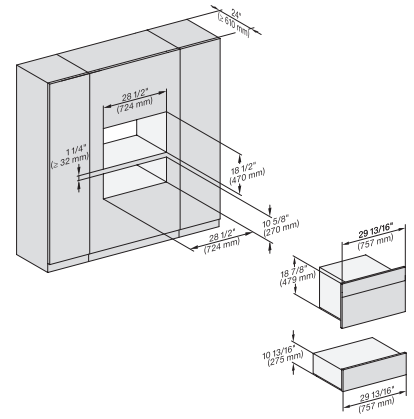

H6x70BM, ESW6x80, DGC7x7(X), H7x70BM(X),
ESW7x80, Fitting Combi wide front, Installation drawing,
Proud, NA