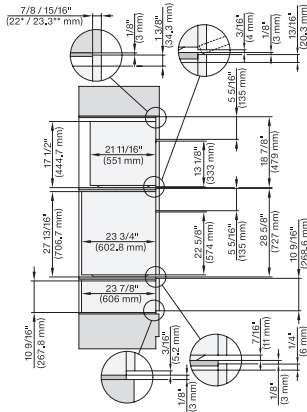

7/8" – 22" mm – Glas, 15/16" – 23.3\*\* mm – Edelstahl

H 6x70 BM, ESW 6x80, DGC7xxx, H7x70, ESW 7x80 Combi, Installation drawing, Flush inset, Flush inset, NA

7/8" – 22" mm – Glas, 15/16" – 23.3\*\* mm – Edelstahl

7/8" – 22\* mm – Glas, 15/16" – 23.3\*\* mm – Edelstahl

H 6x80 BP, H 6x70 BM, ESW 6x80, H 6x80-2BP, DGC7xxx, H 7xxx, ESW7x80 Combi, Installation drawing, Flush inset, NA

7/8" – 22\* mm – Glas, 15/16" – 23.3\*\* mm – Edelstahl