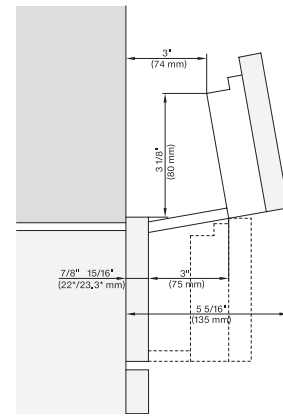

DGC7xx0(X), H7x6xBP+EBA7848, side view, 30 Zoll, Flush inset, combi, XL, 650S

7/8" – 22" mm – Glass, 15/16" – 23.3\*\* mm – Stainless steel

DGC7x7x(X), H7x8x(X)BP, side view, 30 Zoll, Flush inset, combi, XL, 650

DGC7xxx(X), H7x6x+EBA7868, side view, 30 Zoll, Proud, combi, XL; 650S

7/8" – 22" mm – Glass, 15/16" – 23.3\*\* mm – Stainless steel

DGC7xxx, H2x80BP, H7x8xBP(X), side view, 30 Zoll, Proud, combi, XL, 650

7/8" – 22" mm – Glass, 15/16" – 23.3\*\* mm – Stainless steel

Handle DGC74xx, DGC76xx, DGC78xx, PureLine – NA7000 - Installation drawing

DGC7470, DGC7670, DGC7870, DGC7875, DGC7680, DGC7685, DGC7880, DGC7885; , 19 11/16" / 500 mm, 17 1/2" / 444 mm, 1 7/8" / 47 mm, 15/16" / 24 mm, 1 1/4" / 32,5 mm, 2 9/16" / 65 mm, , DGC7440, DGC7640, DGC7840, DGC7845, DGC7860, DGC7865; , 15 3/4" / 400 mm, 14 3/16" / 360 mm, 1 7/8" / 47 mm, 15/16" / 24 mm, 1 1/4" / 32,5 mm, 2 9/16" / 65 mm

Swivel range Flush inset DGC 30 inch, installation drawing, NA

7/8" – 22" mm – Glas, 15/16" – 23.3\*\* mm – Edelstahl

swivel range 30 inch Proud DGC, installation drawing, NA

7/8" – 22" mm – Glas, 15/16" – 23.3\*\* mm – Edelstahl