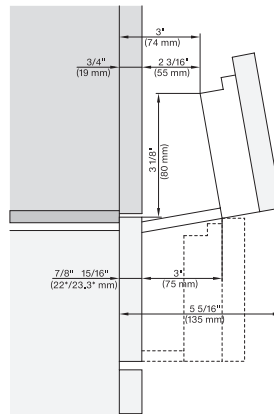

DGC7xx0(X), H7x6xBP+EBA7848, side view, 30 Zoll, Flush inset, combi, XL, 650S

7/8" – 22" mm – Glass, 15/16" – 23.3\*\* mm – Stainless steel

DGC7x7x(X), H7x8x(X)BP, side view, 30 Zoll, Flush inset, combi, XL, 650

DGC7xxx(X), H7x6x+EBA7868, side view, 30 Zoll, Proud, combi, XL; 650S

7/8" – 22" mm – Glass, 15/16" – 23.3\*\* mm – Stainless steel

DGC7xxx, H2x80BP, H7x8xBP(X), side view, 30 Zoll, Proud, combi, XL, 650

7/8" – 22" mm – Glass, 15/16" – 23.3\*\* mm – Stainless steel

Handle DGC74xx, DGC76xx, DGC78xx, PureLine – NA7000 - Installation drawing

DGC7470, DGC7670, DGC7870, DGC7875, DGC7680, DGC7685, DGC7880, DGC7885; , 19 11/16" / 500 mm, 17 1/2" / 444 mm, 1 7/8" / 47 mm, 15/16" / 24 mm, 1 1/4" / 32,5 mm, 2 9/16" / 65 mm, , DGC7440, DGC7640, DGC7840, DGC7845, DGC7860, DGC7865; , 15 3/4" / 400 mm, 14 3/16" / 360 mm, 1 7/8" / 47 mm, 15/16" / 24 mm, 1 1/4" / 32,5 mm, 2 9/16" / 65 mm

Swivel range Flush inset DGC 30 inch, installation drawing, NA

7/8" – 22" mm – Glas, 15/16" – 23.3\*\* mm – Edelstahl

swivel range 30 inch Proud DGC, installation drawing, NA

7/8" – 22" mm – Glas, 15/16" – 23.3\*\* mm – Edelstahl