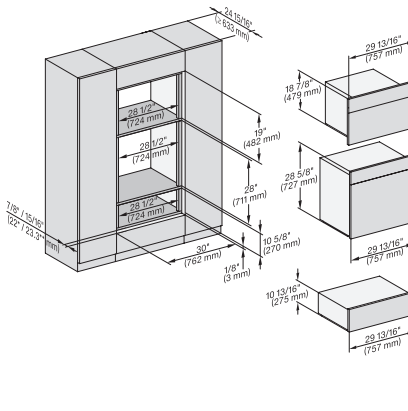

H 6x80 BP, H 6x70 BM, ESW 6x80, H 6x80-2BP, DGC7xxx, H7xxxBM/BMX/BP/BPX, H2x80BP, ESW7x80, Installation drawing, NA