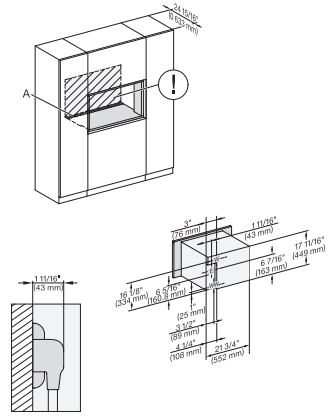

### 30" Compact Combi-Steam Oven XL

for steam cooking, baking, roasting with roast probe + menu cooking.

installation 30 inch Proud wide front DGC30 XL, installation drawing, NA

A – Cut-out (1 9/16" x 19 11/16" / 40 mm x 500 mm) in the bottom of the cabinet for power cord and ventilation, – Electrical and water supplies are recommended to be placed in adjacent cabinetry., Additional cabinet depth is required when placing the electrical and water supplies behind the appliance., E = Electric connection

side view, 30 inch Flush inset DGC30\_XL, installation drawing, NA

7/8" – 22" mm – Glass, 15/16" – 23.3\*\* mm – Stainless steel

installation 30 inch Flush inset DGC30 XL, installation drawing, NA

A – Cut-out (1 9/16" x 19 11/16" / 40 mm x 500 mm) in the bottom of the cabinet for power cord and ventilation, – Electrical and water supplies are recommended to be placed in adjacent cabinetry., Additional cabinet depth is required when placing the electrical and water supplies behind the appliance., E = Electric connection

installation 30 inch Flush inset wide front DGC30 XL, installation drawing, NA

A – Cut-out (1 9/16" x 19 11/16" / 40 mm x 500 mm) in the bottom of the cabinet for power cord and ventilation, – Electrical and water supplies are recommended to be placed in adjacent cabinetry., Additional cabinet depth is required when placing the electrical and water supplies behind the appliance., E = Electric connection