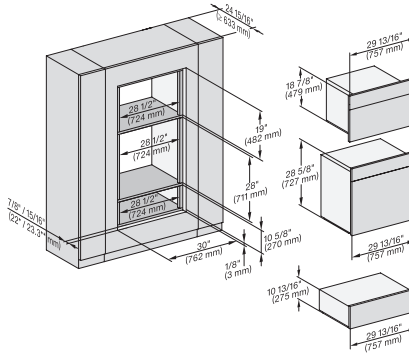

H 6x60 B/BP, DGC 686x AM, EBA 6808; H 6x70 BM, DGC 676x, DGC7xxx, H7xxxBP, EBA7868 Installation drawing, Flush inset, NA

H 6x80 BP, H 6x70 BM, ESW 6x80, H 6x80-2BP, DGC7x7x, H7xxxBM/BMx/BP, H2xxxBP, ESW7xxx, NA