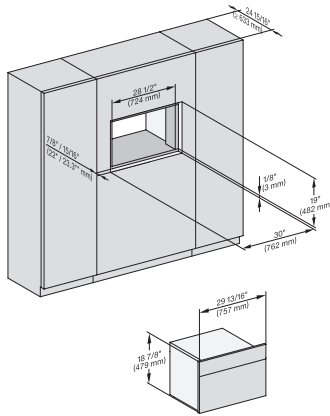

### 30" Compact Combi-Steam Oven XL

for steam cooking, baking, roasting with roast probe + menu cooking.

installation 30 inch Flush inset BM30, installation drawing, NA

7/8" – 22" mm – Glas, 15/16" – 23.3\*\* mm – Edelstahl