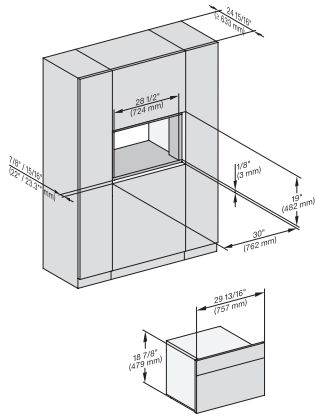

### 30" Compact Combi-Steam Oven XL

for steam cooking, baking, roasting with roast probe + menu cooking.

installation 30 inch Flush inset BM30, installation drawing, NA

7/8" – 22" mm – Glas, 15/16" – 23.3\*\* mm – Edelstahl