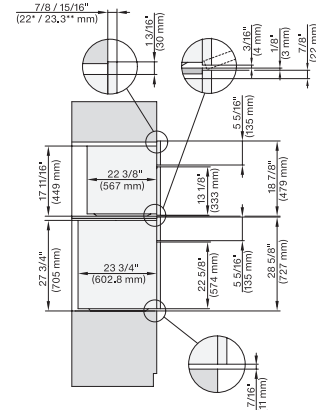

DGC7xx0(X), H7x6xBP+EBA7848, side view, 30 Zoll, Flush inset, combi, XL, 650S

7/8" – 22" mm – Glass, 15/16" – 23.3\*\* mm – Stainless steel

DGC7x7x(X), H7x8x(X)BP, side view, 30 Zoll, Flush inset, combi, XL, 650

7/8" – 22" mm – Glass, 15/16" – 23.3\*\* mm – Stainless steel

### 30" Compact Combi-Steam Oven XL

for steam cooking, baking, roasting with roast probe + menu cooking.

DGC7x7x(X), H7x70BM(X), H7x40BM+EBA7848, ESW7x80, side view, 30 Zoll, Flush inset, combi, 450S

7/8" – 22" mm – Glass, 15/16" – 23.3\*\* mm – Stainless steel

DGC7xxx(X), H7x6x+EBA7868, side view, 30 Zoll, Proud, combi, XL; 650S

7/8" – 22" mm – Glass, 15/16" – 23.3\*\* mm – Stainless steel

DGC7xxx, H2x80BP, H7x8xBP(X), side view, 30 Zoll, Proud, combi, XL, 650