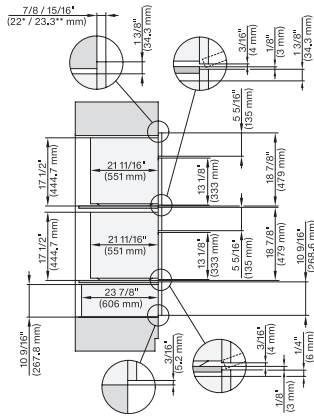

7/8" – 22\* mm – Glas, 15/16" – 23.3\*\* mm – Edelstahl

7/8" – 22" mm – Glas, 15/16" – 23.3" mm – Edelstahl

H6x70BM, ESW6x80, DGC7x7x(X), H7x70BM, ESW7x80, Combi, Installation drawing, Proud, Flush inset, NA

7/8" – 22" mm – Glas, 15/16" – 23.3" mm – Edelstahl