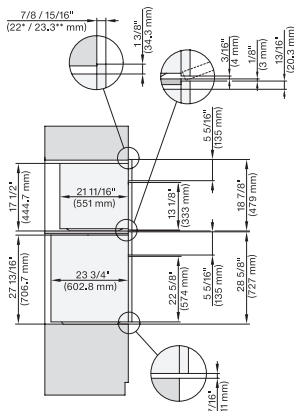

7/8" – 22\* mm – Glas, 15/16" – 23.3\*\* mm – Edelstahl

H 6x80 BP, H 6x70 BM, H 6x80-2BP, DGC7x7x, H7x70BM, H7x80BPx, Combi, Installation drawing, Proud, NA

7/8" – 22\* mm – Glas, 15/16" – 23.3\*\* mm – Edelstahl