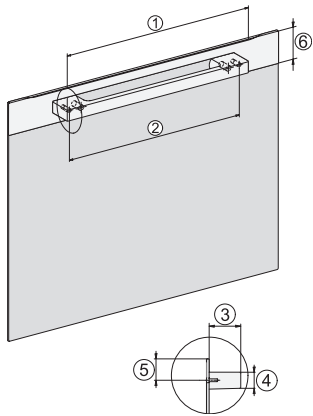

Handle DGC74xx, DGC76xx, DGC78xx, PureLine – NA7000 - Installation drawing

DGC7470, DGC7670, DGC7870, DGC7875, DGC7680, DGC7685, DGC7880, DGC7885; , 19 11/16" / 500 mm, 17 1/2" / 444 mm, 1 7/8" / 47 mm, 15/16" / 24 mm, 1 1/4" / 32,5 mm, 2 9/16" / 65 mm, , DGC7440, DGC7640, DGC7840, DGC7845, DGC7860, DGC7865; , 15 3/4" / 400 mm, 14 3/16" / 360 mm, 1 7/8" / 47 mm, 15/16" / 24 mm, 1 1/4" / 32,5 mm, 2 9/16" / 65 mm