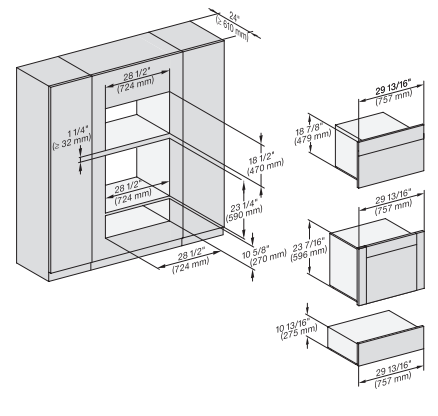

(H6560 B, H6x60 BP, DGC686x AM) + EBA6808,
H6x70 BM, DGC676x, ESW6x80, NA7000 Fitting Combi
w. front, drawing, Proud, NA