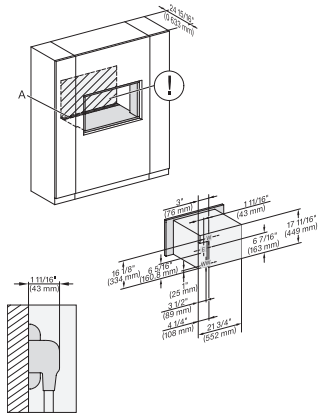

side view 30 inch Proud DGC30 XL, installation drawing,  
NA

7/8" – 22" mm – Glass, 15/16" – 23.3" mm – Stainless steel

installation 30 inch Proud DGC30 XL, installation drawing,  
NA

A – Cut-out (1 9/16" x 19 11/16" / 40 mm x 500 mm) in the bottom of the cabinet for power cord and ventilation, – Electrical and water supplies are recommended to be placed in adjacent cabinetry. Additional cabinet depth is required when placing the electrical and water supplies behind the appliance., E = Electric connection

### 30" Compact Combi-Steam Oven XL

for steam cooking, baking, roasting with roast probe + menu cooking.

installation 30 inch Proud wide front DGC30 XL, installation drawing, NA

A – Cut-out (1 9/16" x 19 11/16" / 40 mm x 500 mm) in the bottom of the cabinet for power cord and ventilation, – Electrical and water supplies are recommended to be placed in adjacent cabinetry., Additional cabinet depth is required when placing the electrical and water supplies behind the appliance., E = Electric connection

side view, 30 inch Flush inset DGC30\_XL, installation drawing, NA

7/8" – 22" mm – Glass, 15/16" – 23.3\*\* mm – Stainless steel

installation 30 inch Flush inset DGC30 XL, installation drawing, NA

A – Cut-out (1 9/16" x 19 11/16" / 40 mm x 500 mm) in the bottom of the cabinet for power cord and ventilation, – Electrical and water supplies are recommended to be placed in adjacent cabinetry., Additional cabinet depth is required when placing the electrical and water supplies behind the appliance., E = Electric connection

installation 30 inch Flush inset wide front DGC30 XL, installation drawing, NA

A – Cut-out (1 9/16" x 19 11/16" / 40 mm x 500 mm) in the bottom of the cabinet for power cord and ventilation, – Electrical and water supplies are recommended to be placed in adjacent cabinetry., Additional cabinet depth is required when placing the electrical and water supplies behind the appliance., E = Electric connection