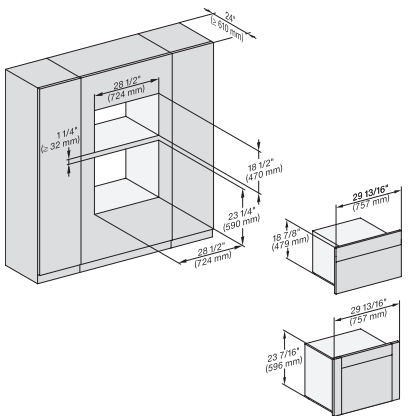

(H6560B, H6x60BP, DGC686xAM) + EBA6808; H6x70BM,
DGC676x, NA7000, Fitting Combi wide front, Installation
drawing, Proud