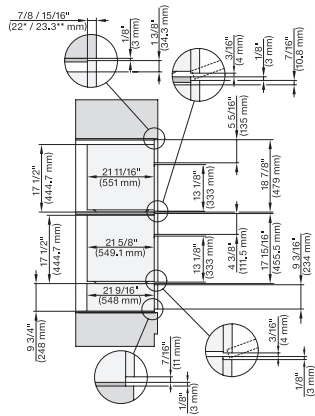

installation 30 inch Flush inset wide front BM30, installation drawing, NA

7/8" – 22" mm – Glas, 15/16" – 23.3\*\* mm – Edelstahl

installation 30 inch Proud BM30, installation drawing, NA

7/8" – 22" mm – Glas, 15/16" – 23.3\*\* mm – Edelstahl

installation 30 inch Proud wide front BM30, installation drawing, NA

7/8" – 22" mm – Glas, 15/16" – 23.3\*\* mm – Edelstahl

H 6560 B + EBA 6808, H 6x60 BP + EBA 6808, H 6x70 BM, DGC 7xxx, EBA 78x8, H 7xxx Combi, Install drawing, Flush inset, NA

7/8" – 22" mm – Glas, 15/16" – 23.3\*\* mm – Edelstahl

H 6x80 BP, H 6x70 BM, H 6x80-2BP, DGC 7x7x, H 7xxx Combi, Installation drawing, Flush inset, NA

7/8" – 22" mm – Glas, 15/16" – 23.3\*\* mm – Edelstahl