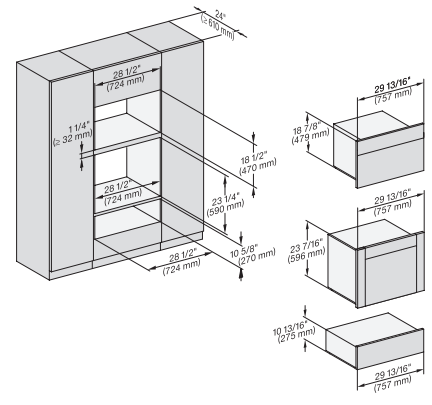

(H6560B, H6x60BP, DGC686xAM)+EBA6808; H6x70BM, ESW6x80, DGC676x, NA7000 Fitting Combi, Installation drawing, Proud, NA