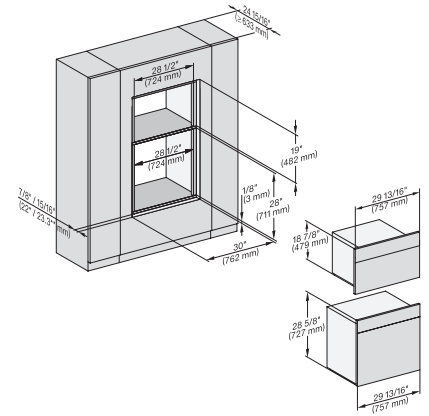

H 6x80 BP, H 6x70 BM, H 6x80-2BP, DGC 7x7x, H7xxx x BM/BP/BPX, H 2880 PB, Installation drawing, Flush inset, NA