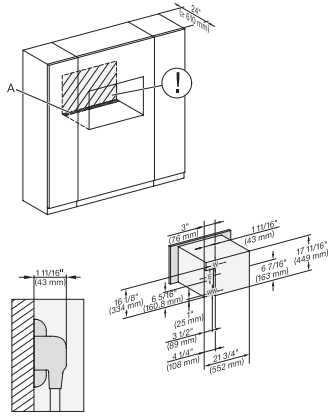

DGC 7670

30" Compact Combi-Steam Oven XL

for steam cooking, baking, roasting with roast probe + menu cooking.

installation 30 inch Proud wide front DGC30 XL, installation drawing, NA

A – Cut-out (1 9/16" x 19 11/16" / 40 mm x 500 mm) in the bottom of the cabinet for power cord and ventilation, – Electrical and water supplies are recommended to be placed in adjacent cabinetry., Additional cabinet depth is required when placing the electrical and water supplies behind the appliance., E = Electric connection