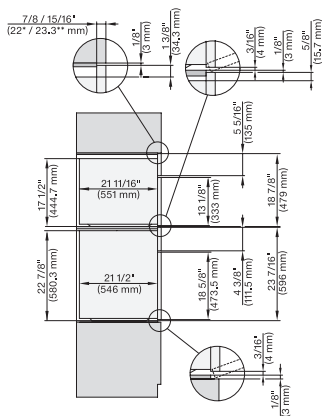

H 6560 B + EBA 6808, H 6x60 BP + EBA 6808, H 6x70 BM, DGC 7xxx, EBA 78x8, H 7xxx Combi, Install drawing, Flush inset, NA

7/8" – 22" mm – Glas, 15/16" – 23.3** mm – Edelstahl