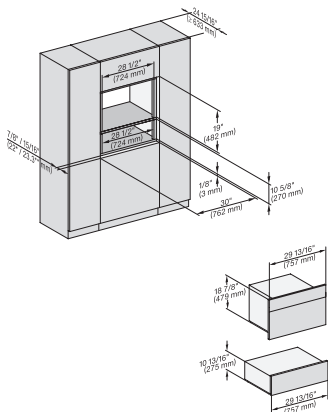

H 6x70 BM, ESW 6x80, DGC7x7x, H7x7x, ESW7x80 Fitting Combi, Installation drawing, Flush inset, NA