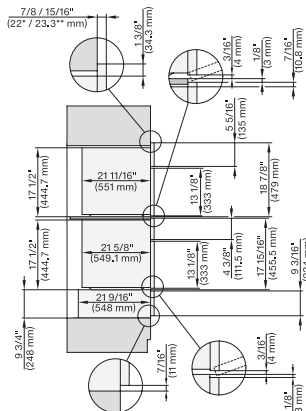

7/8" – 22\* mm – Glas, 15/16" – 23.3\*\* mm – Edelstahl

H 6x80 BP, H 6x70 BM, H 6x80-2BP, DGC7x7x, H7x70BM, H7x80BPx, Combi, Installation drawing, Proud, NA

7/8" – 22\* mm – Glas, 15/16" – 23.3\*\* mm – Edelstahl