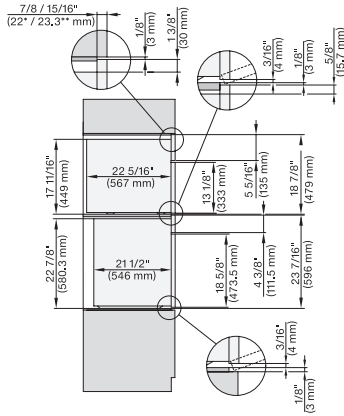

side view, 30 inch Flush inset DGC30\_XL, installation drawing, NA

7/8" – 22" mm – Glass, 15/16" – 23.3\*\* mm – Stainless steel

installation 30 inch Flush inset DGC30 XL, installation drawing, NA

A – Cut-out (1 9/16" x 19 11/16" / 40 mm x 500 mm) in the bottom of the cabinet for power cord and ventilation, – Electrical and water supplies are recommended to be placed in adjacent cabinetry., Additional cabinet depth is required when placing the electrical and water supplies behind the appliance., E = Electric connection

installation 30 inch Flush inset wide front DGC30 XL, installation drawing, NA

A – Cut-out (1 9/16" x 19 11/16" / 40 mm x 500 mm) in the bottom of the cabinet for power cord and ventilation, – Electrical and water supplies are recommended to be placed in adjacent cabinetry., Additional cabinet depth is required when placing the electrical and water supplies behind the appliance., E = Electric connection

DGC7xx0(X), H7x6xBP+EBA7848, side view, 30 Zoll, Flush inset, combi, XL, 650S

7/8" – 22" mm – Glass, 15/16" – 23.3\*\* mm – Stainless steel

DGC7x7x(X), H7x8x(X)BP, side view, 30 Zoll, Flush inset, combi, XL, 650

7/8" – 22" mm – Glass, 15/16" – 23.3\*\* mm – Stainless steel