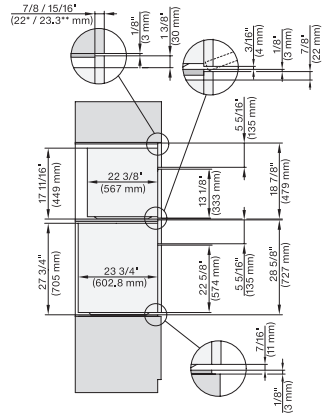

H 6x70 BM, H 6x00 BM + EBA 6808, ESW 6x85, DGC7x7x, EBA7848, H7xxx, ESW7x70 Combi, Installation drawing, Flush inset, NA

7/8" – 22" mm – Glas, 15/16" – 23.3\*\* mm – Edelstahl

H 6x70 BM, ESW 6x85, DGC7xxx, H7x7x, ESW 7x70 Combi, Installation drawing, Flush inset, Flush inset, NA

side view, 30 inch Flush inset DGC30\_XL, installation drawing, NA

7/8" – 22" mm – Glass, 15/16" – 23.3\*\* mm – Stainless steel

installation 30 inch Flush inset DGC30 XL, installation drawing, NA

A – Cut-out (1 9/16" x 19 11/16" / 40 mm x 500 mm) in the bottom of the cabinet for power cord and ventilation, – Electrical and water supplies are recommended to be placed in adjacent cabinetry., Additional cabinet depth is required when placing the electrical and water supplies behind the appliance., E = Electric connection

installation 30 inch Flush inset wide front DGC30 XL, installation drawing, NA

A – Cut-out (1 9/16" x 19 11/16" / 40 mm x 500 mm) in the bottom of the cabinet for power cord and ventilation, – Electrical and water supplies are recommended to be placed in adjacent cabinetry., Additional cabinet depth is required when placing the electrical and water supplies behind the appliance., E = Electric connection

DGC7xx0(X), H7x6xBP+EBA7848, side view, 30 Zoll, Flush inset, combi, XL, 650S

7/8" – 22" mm – Glass, 15/16" – 23.3\*\* mm – Stainless steel

DGC7x7x(X), H7x8x(X)BP, side view, 30 Zoll, Flush inset, combi, XL, 650