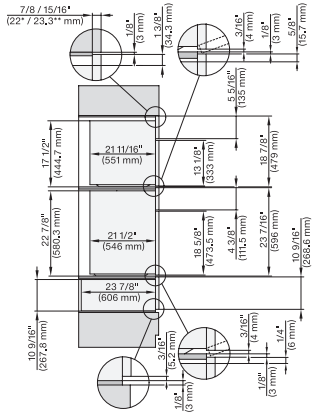

DGC 7670

30" Compact Combi-Steam Oven XL

for steam cooking, baking, roasting with roast probe + menu cooking.

(H 6560 B, H 6x60 BP) + EBA6808; H 6x70, ESW 6x80, H7xxx, EBA7868, ESW7x80 Combi, Installation drawing, Flush inset, NA

7/8" – 22* mm – Glas, 15/16" – 23.3** mm – Edelstahl