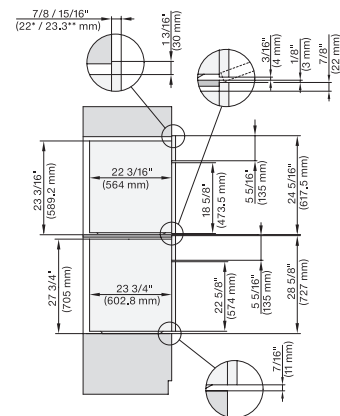

7/8" – 22" mm – Glass, 15/16" – 23.3** mm – Stainless steel

DGC7x8x(X), H2x80BP, H7x8xBP, ESW7x80, side view, 30 Zoll, Flush inset, combi, XXL, 650, ESW30

7/8" – 22" mm – Glass, 15/16" – 23.3** mm – Stainless steel

DC7x8x, ESW7x70, EVS7670 Einbau, 30 Zoll, Flush inset, combi, XXL

7/8" – 22" mm – Glass, 15/16" – 23.3** mm – Stainless steel

DGC7x8x, ESW7x70, EVS7670, Einbau, 30 Zoll, Flush inset, combi, wide front, XXL

7/8" – 22" mm – Glass, 15/16" – 23.3** mm – Stainless steel

DGC7x8x, H7x6xBP+EBA7848, side view, 30 Zoll, Proud, combi, XXL, 650S

7/8" – 22" mm – Glass, 15/16" – 23.3** mm – Stainless steel

DGC7x8x, H2x80BP, H7x8xBP(X), side view, 30 Zoll, Proud, combi, XXL 650

7/8" – 22" mm – Glass, 15/16" – 23.3** mm – Stainless steel

DGC7x8x, ESW7x70, EVS7670, side view, 30 Zoll, Proud, combi, XXL

7/8" – 22" mm – Glass, 15/16" – 23.3** mm – Stainless steel

DGC7x8x, ESW7x80, side view, 30 Zoll, Proud, combi, XXL