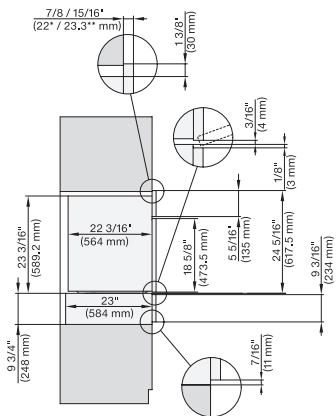

7/8" – 22" mm – Glass, 15/16" – 23.3** mm – Stainless steel

DGC7x8x(X), H2x80BP, H7x8xBP, ESW7x80, side view, 30 Zoll, Flush inset, combi, XXL, 650, ESW30

7/8" – 22" mm – Glass, 15/16" – 23.3** mm – Stainless steel

DC7x8x, ESW7x70, EVS7670 Einbau, 30 Zoll, Flush inset, combi, XXL

7/8" – 22" mm – Glass, 15/16" – 23.3** mm – Stainless steel

DGC7x8x, ESW7x70, EVS7670, Einbau, 30 Zoll, Flush inset, combi, wide front, XXL

7/8" – 22" mm – Glass, 15/16" – 23.3** mm – Stainless steel

DGC7x8x, H7x6xBP+EBA7848, side view, 30 Zoll, Proud, combi, XXL, 650S

7/8" – 22" mm – Glass, 15/16" – 23.3** mm – Stainless steel

DGC7x8x, H2x80BP, H7x8xBP(X), side view, 30 Zoll, Proud, combi, XXL 650

7/8" – 22" mm – Glass, 15/16" – 23.3** mm – Stainless steel

DGC7x8x, ESW7x70, EVS7670, side view, 30 Zoll, Proud, combi, XXL

7/8" – 22" mm – Glass, 15/16" – 23.3** mm – Stainless steel

DGC7x8x, ESW7x80, side view, 30 Zoll, Proud, combi, XXL