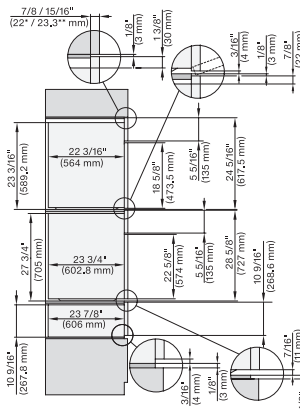

7/8" – 22" mm – Glass, 15/16" – 23.3" mm – Stainless steel

DGC7x8x, ESW7x70, EVS7670, side view, 30 Zoll, Flush inset, combi, XXL

7/8" – 22" mm – Glass, 15/16" – 23.3" mm – Stainless steel

DGC7x8x, ESW7x80, side view, 30 Zoll, Flush inset, combi, XXL

7/8" – 22" mm – Glass, 15/16" – 23.3" mm – Stainless steel

DGC 7885

30" Combi-Steam Oven XXL with DirectWater plus
for steam cooking, baking, roasting with roast probe + menu cooking.

DGC786x+EBA7868, DGC7x8x, ESW7x70, EVS7670, side view, 30 Zoll, Flush inset, combi, XXL

7/8" – 22" mm – Glass, 15/16" – 23.3** mm – Stainless steel

DGC7x8x(X), H2x80BP, H7x8xBP, ESW7x80, side view, 30 Zoll, Flush inset, combi, XXL, 650, ESW30

7/8" – 22" mm – Glass, 15/16" – 23.3** mm – Stainless steel

DC7x8x, ESW7x70, EVS7670 Einbau, 30 Zoll, Flush inset, combi, XXL

7/8" – 22" mm – Glass, 15/16" – 23.3** mm – Stainless steel

DGC7x8x, ESW7x70, EVS7670, Einbau, 30 Zoll, Flush inset, combi, wide front, XXL