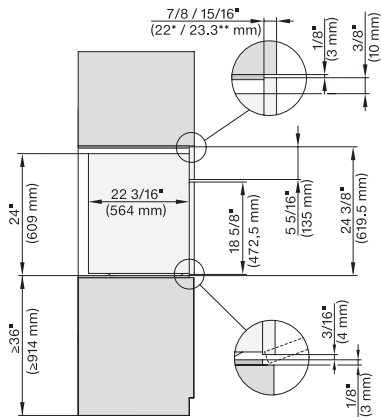

H 6x80 BP, ESW 6x80, H 6x80-2BP, NA7000 Fitting Combi wide front, Installation drawing, Proud, NA

side view 30 inch Proud DGC30 XXL, installation drawing, NA

7/8" – 22* mm – Glass, 15/16" – 23.3** mm – Stainless steel

installation 30 inch Proud DGC XXL, installation drawing,
NA

installation 30 inch wide front DGC XXL, installation
drawing, NA

A – Cut-out (1 9/16" x 19 11/16" / 40 mm x 500 mm) in
the bottom of the cabinet for power cord and ventilation, –
Electrical and water supplies are recommended to be
placed in adjacent cabinetry., Additional cabinet depth is
required when placing the electrical and water supplies
behind the appliance., E = Electric connection

side view, 30 inch Flush inset DGC30 XXL, installation
drawing, NA

7/8" – 22" mm – Glass, 15/16" – 23.3** mm – Stainless
steel

Installation 30 inch Flush inset DGC30 XXL, installation
drawing, NA

7/8" – 22" mm – Glass, 15/16" – 23.3** mm – Stainless
steel

7/8" – 22" mm – Glass, 15/16" – 23.3** mm – Stainless steel

DGC7x8x(X), H2x80BP, H7x8xBP, ESW7x80, side view, 30 Zoll, Flush inset, combi, XXL, 650, ESW30

7/8" – 22" mm – Glass, 15/16" – 23.3** mm – Stainless steel