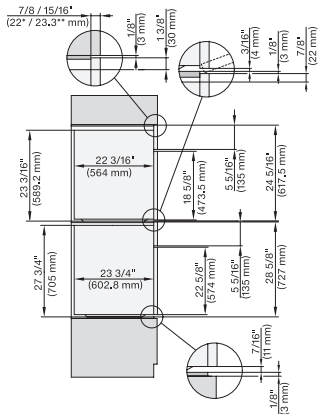

side view, 30 inch Flush inset DGC30 XXL, installation
drawing, NA

7/8" – 22" mm – Glass, 15/16" – 23.3** mm – Stainless
steel

Installation 30 inch Flush inset DGC30 XXL, installation
drawing, NA

7/8" – 22" mm – Glass, 15/16" – 23.3** mm – Stainless
steel

Installation 30 inch Flush inset DGC XXL, installation drawing, NA

A – Cut-out (1 9/16" x 19 11/16" / 40 mm x 500 mm) in the bottom of the cabinet for power cord and ventilation, – Electrical and water supplies are recommended to be placed in adjacent cabinetry., Additional cabinet depth is required when placing the electrical and water supplies behind the appliance., E = Electric connection

installation 30 inch Flush inset wide front DGC XXL, installation drawing, NA

A – Cut-out (1 9/16" x 19 11/16" / 40 mm x 500 mm) in the bottom of the cabinet for power cord and ventilation, – Electrical and water supplies are recommended to be placed in adjacent cabinetry., Additional cabinet depth is required when placing the electrical and water supplies behind the appliance., E = Electric connection

DGC7x8x, H7x6x+EBA7868, side view, 30 Zoll, Flush inset, combi, XXL, 650S

7/8" – 22" mm – Glass, 15/16" – 23.3" mm – Stainless steel

DGC7x8x, H2x80BP, H7x8xBP(X), side view, 30 Zoll, Flush inset, combi, XXL 650