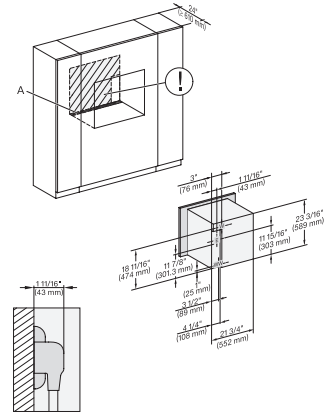

H 6x80 BP, ESW 6x80, H 6x80-2BP, NA7000 Fitting Combi wide front, Installation drawing, Proud, NA

side view 30 inch Proud DGC30 XXL, installation drawing, NA

7/8" – 22* mm – Glass, 15/16" – 23.3** mm – Stainless steel

installation 30 inch Proud DGC XXL, installation drawing,
NA

installation 30 inch wide front DGC XXL, installation
drawing, NA

A – Cut-out (1 9/16" x 19 11/16" / 40 mm x 500 mm) in
the bottom of the cabinet for power cord and ventilation, –
Electrical and water supplies are recommended to be
placed in adjacent cabinetry., Additional cabinet depth is
required when placing the electrical and water supplies
behind the appliance., E = Electric connection

A – Cut-out (1 9/16" x 19 11/16" / 40 mm x 500 mm) in
the bottom of the cabinet for power cord and ventilation, –
Electrical and water supplies are recommended to be
placed in adjacent cabinetry., Additional cabinet depth is
required when placing the electrical and water supplies
behind the appliance., E = Electric connection

side view, 30 inch Flush inset DGC30 XXL, installation
drawing, NA

7/8" – 22" mm – Glass, 15/16" – 23.3** mm – Stainless
steel

Installation 30 inch Flush inset DGC30 XXL, installation
drawing, NA

7/8" – 22" mm – Glass, 15/16" – 23.3** mm – Stainless
steel