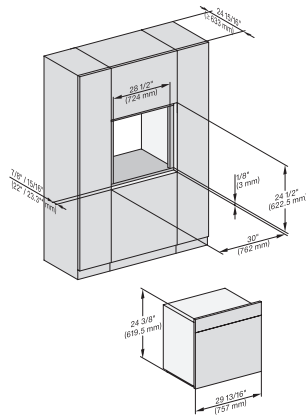

installation 30 inch Proud DGC XXL, installation drawing,
NA

installation 30 inch wide front DGC XXL, installation
drawing, NA

A – Cut-out (1 9/16" x 19 11/16" / 40 mm x 500 mm) in
the bottom of the cabinet for power cord and ventilation, –
Electrical and water supplies are recommended to be
placed in adjacent cabinetry., Additional cabinet depth is
required when placing the electrical and water supplies
behind the appliance., E = Electric connection

A – Cut-out (1 9/16" x 19 11/16" / 40 mm x 500 mm) in
the bottom of the cabinet for power cord and ventilation, –
Electrical and water supplies are recommended to be
placed in adjacent cabinetry., Additional cabinet depth is
required when placing the electrical and water supplies
behind the appliance., E = Electric connection

side view, 30 inch Flush inset DGC30 XXL, installation
drawing, NA

7/8" – 22" mm – Glass, 15/16" – 23.3** mm – Stainless
steel

Installation 30 inch Flush inset DGC30 XXL, installation
drawing, NA

7/8" – 22" mm – Glass, 15/16" – 23.3** mm – Stainless
steel