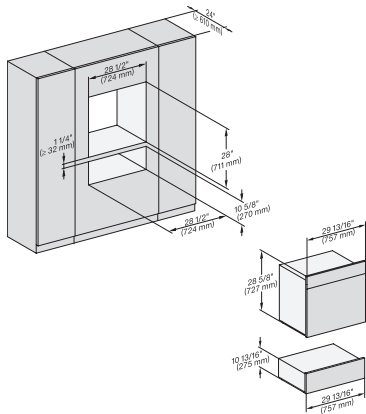

DGC 7885

30" Combi-Steam Oven XXL with DirectWater plus
for steam cooking, baking, roasting with roast probe + menu cooking.

H 6x80 BP, ESW 6x80, H 6x80-2BP, H7x8x, ESW7x80, H 2x8x Fitting Combi, Installation drawing, Flush inset, NA

H 6x80 BP, ESW 6x80, H 6x80-2BP, H 2x80BP, H 7x80 BP/BPX, ESW 7x80 Installation drawing, Flush inset, NA

H6x80BP, ESW6x80, H6x80-2BP, H2x80BP, H7x80BPX, ESW7x80, Fitting Combi, Installation drawing, Proud, NA