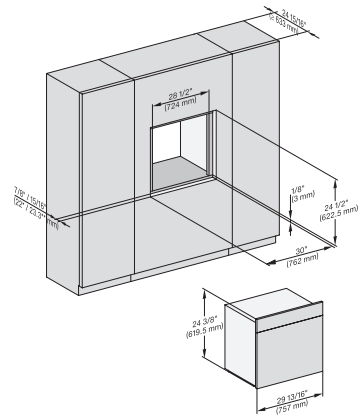

installation 30 inch Proud DGC XXL, installation drawing,
NA

installation 30 inch wide front DGC XXL, installation
drawing, NA

A – Cut-out (1 9/16" x 19 11/16" / 40 mm x 500 mm) in
the bottom of the cabinet for power cord and ventilation, –
Electrical and water supplies are recommended to be
placed in adjacent cabinetry., Additional cabinet depth is
required when placing the electrical and water supplies
behind the appliance., E = Electric connection

A – Cut-out (1 9/16" x 19 11/16" / 40 mm x 500 mm) in
the bottom of the cabinet for power cord and ventilation, –
Electrical and water supplies are recommended to be
placed in adjacent cabinetry., Additional cabinet depth is
required when placing the electrical and water supplies
behind the appliance., E = Electric connection

side view, 30 inch Flush inset DGC30 XXL, installation
drawing, NA

7/8" – 22" mm – Glass, 15/16" – 23.3** mm – Stainless
steel

Installation 30 inch Flush inset DGC30 XXL, installation
drawing, NA

7/8" – 22" mm – Glass, 15/16" – 23.3** mm – Stainless
steel