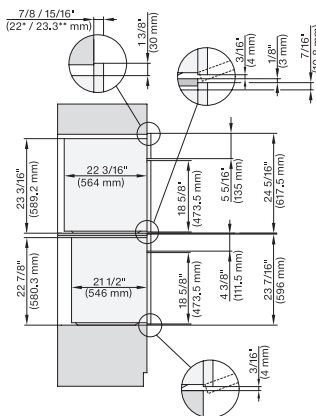

7/8" – 22" mm – Glass, 15/16" – 23.3" mm – Stainless steel

DGC7x8x, ESW7x70, EVS7670, side view, 30 Zoll, Flush inset, combi, XXL

7/8" – 22" mm – Glass, 15/16" – 23.3" mm – Stainless steel

DGC7x8x, ESW7x80, side view, 30 Zoll, Flush inset, combi, XXL

7/8" – 22" mm – Glass, 15/16" – 23.3** mm – Stainless steel

DGC7x8x(X), H2x80BP, H7x8xBP, ESW7x80, side view, 30 Zoll, Flush inset, combi, XXL, 650, ESW30

7/8" – 22" mm – Glass, 15/16" – 23.3** mm – Stainless steel

DC7x8x, ESW7x70, EVS7670 Einbau, 30 Zoll, Flush inset, combi, XXL

7/8" – 22" mm – Glass, 15/16" – 23.3** mm – Stainless steel

DGC7x8x, ESW7x70, EVS7670, Einbau, 30 Zoll, Flush inset, combi, wide front, XXL

7/8" – 22" mm – Glass, 15/16" – 23.3** mm – Stainless steel

DGC7x8x, H7x6xBP+EBA7848, side view, 30 Zoll, Proud, combi, XXL, 650S

7/8" – 22" mm – Glass, 15/16" – 23.3** mm – Stainless steel

DGC7x8x, H2x80BP, H7x8xBP(X), side view, 30 Zoll, Proud, combi, XXL 650