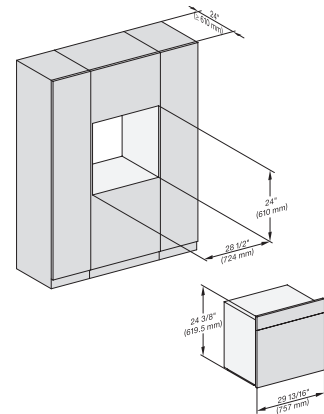

H 6x80 BP, ESW 6x80, H 6x80-2BP, H 2x80BP, H 7x80 BP/BPX, ESW 7x80 Installation drawing, Flush inset, NA

H6x80BP, ESW6x80, H6x80-2BP, H2x80BP, H7x80BPX, ESW7x80, Fitting Combi, Installation drawing, Proud, NA

H 6x80 BP, ESW 6x80, H 6x80-2BP, NA7000 Fitting Combi wide front, Installation drawing, Proud, NA

side view 30 inch Proud DGC30 XXL, installation drawing, NA

7/8" – 22* mm – Glass, 15/16" – 23.3** mm – Stainless steel