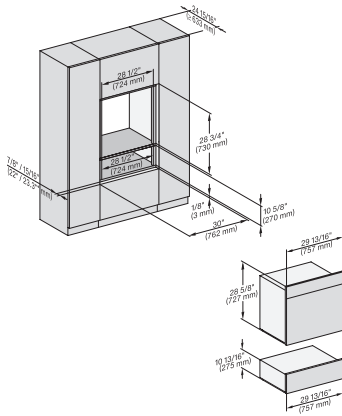

DGC 7885

30" Combi-Steam Oven XXL with DirectWater plus
for steam cooking, baking, roasting with roast probe + menu cooking.

H 6x80 BP, ESW 6x80, H 6x80-2BP, H7x8x, ESW7x80, H 2x8x Fitting Combi, Installation drawing, Flush inset, NA