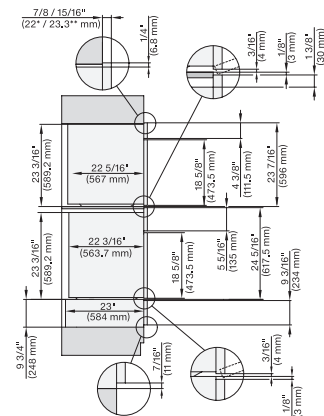

7/8" – 22" mm – Glass, 15/16" – 23.3** mm – Stainless steel

DGC7x8x(X), H2x80BP, H7x8xBP, ESW7x80, side view, 30 Zoll, Flush inset, combi, XXL, 650, ESW30

7/8" – 22" mm – Glass, 15/16" – 23.3** mm – Stainless steel

7/8" – 22" mm – Glass, 15/16" – 23.3** mm – Stainless steel

DGC7x8x, H7x6xBP+EBA7848, side view, 30 Zoll, Proud, combi, XXL, 650S

7/8" – 22" mm – Glass, 15/16" – 23.3** mm – Stainless steel

DGC7x8x, H2x80BP, H7x8xBP(X), side view, 30 Zoll, Proud, combi, XXL 650

7/8" – 22" mm – Glass, 15/16" – 23.3** mm – Stainless steel

DGC7x8x, ESW7x70, EVS7670, side view, 30 Zoll, Proud, combi, XXL

7/8" – 22" mm – Glass, 15/16" – 23.3** mm – Stainless steel

DGC7x8x, ESW7x80, side view, 30 Zoll, Proud, combi, XXL

7/8" – 22" mm – Glass, 15/16" – 23.3** mm – Stainless steel

DGC786x+EBA7868, DGC7x8x, ESW7x70, EVS7670, side view, 30 Zoll, Proud, combi, XXL

7/8" – 22" mm – Glass, 15/16" – 23.3** mm – Stainless steel

DGC 7885