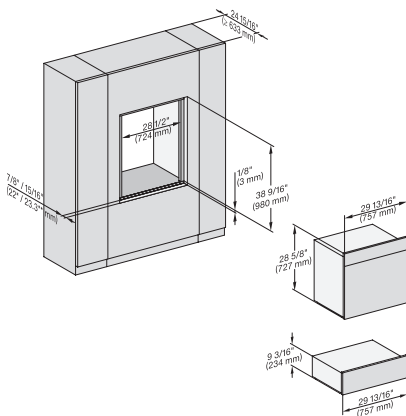

7/8" – 22" mm – Glass, 15/16" – 23.3" mm – Stainless steel

DGC 7885

30" Combi-Steam Oven XXL with DirectWater plus
for steam cooking, baking, roasting with roast probe + menu cooking.

DGC786x+EBA7868, DGC7x8x, ESW7x70, EVS7670, side view, 30 Zoll, Flush inset, combi, XXL

7/8" – 22" mm – Glass, 15/16" – 23.3** mm – Stainless steel

DGC7x8x(X), H2x80BP, H7x8xBP, ESW7x80, side view, 30 Zoll, Flush inset, combi, XXL, 650, ESW30

7/8" – 22" mm – Glass, 15/16" – 23.3** mm – Stainless steel

DC7x8x, ESW7x70, EVS7670 Einbau, 30 Zoll, Flush inset, combi, XXL

7/8" – 22" mm – Glass, 15/16" – 23.3** mm – Stainless steel

DGC7x8x, ESW7x70, EVS7670, Einbau, 30 Zoll, Flush inset, combi, wide front, XXL