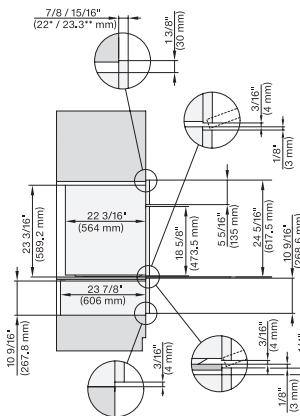

7/8" – 22" mm – Glass, 15/16" – 23.3** mm – Stainless steel

DGC7x8x(X), H2x80BP, H7x8xBP, ESW7x80, side view, 30 Zoll, Flush inset, combi, XXL, 650, ESW30

7/8" – 22" mm – Glass, 15/16" – 23.3** mm – Stainless steel

DC7x8x, ESW7x70, EVS7670 Einbau, 30 Zoll, Flush inset, combi, XXL

7/8" – 22" mm – Glass, 15/16" – 23.3** mm – Stainless steel

DGC7x8x, ESW7x70, EVS7670, Einbau, 30 Zoll, Flush inset, combi, wide front, XXL

7/8" – 22" mm – Glass, 15/16" – 23.3** mm – Stainless steel

DGC7x8x, H7x6xBP+EBA7848, side view, 30 Zoll, Proud, combi, XXL, 650S

7/8" – 22" mm – Glass, 15/16" – 23.3** mm – Stainless steel

DGC7x8x, H2x80BP, H7x8xBP(X), side view, 30 Zoll, Proud, combi, XXL 650

7/8" – 22" mm – Glass, 15/16" – 23.3** mm – Stainless steel

DGC7x8x, ESW7x70, EVS7670, side view, 30 Zoll, Proud, combi, XXL

7/8" – 22" mm – Glass, 15/16" – 23.3** mm – Stainless steel

DGC7x8x, ESW7x80, side view, 30 Zoll, Proud, combi, XXL