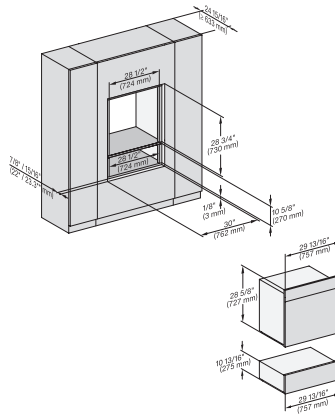

Length of power cord in in. (m)	2
Length of water inlet hose in ft. (m)	3.0
Length of water inlet hose in ft. (m)	9 (3.0)
Length of water drain hose in ft. (m)	3.0
Length of water drain hose in ft. (m)	9 (3.0)
Replacing bulbs	Customer Service
Standard accessories	
PerfectClean universal baking tray	1
PerfectClean baking and roasting rack	1
FlexiClip telescopic runners with PerfectClean (pair)	1
Removable side racks with PerfectClean (pair)	1
Perforated stainless-steel cooking container	2
Unperforated stainless-steel cooking containers	1
Descaling tablets	2

DGC 7885

30" Combi-Steam Oven XXL with DirectWater plus
for steam cooking, baking, roasting with roast probe + menu cooking.

H 6x80 BP, ESW 6x80, H 6x80-2BP, H7x8x, ESW7x80, H 2x8x Fitting Combi, Installation drawing, Flush inset, NA