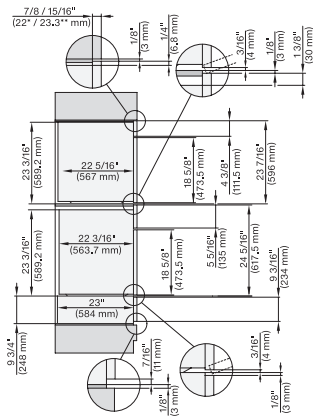

DGC 7885

30" Combi-Steam Oven XXL with DirectWater plus
for steam cooking, baking, roasting with roast probe + menu cooking.

DGC786x+EBA7868, DGC7x8x, ESW7x70, EVS7670, side view, 30 Zoll, Flush inset, combi, XXL

7/8" – 22" mm – Glass, 15/16" – 23.3** mm – Stainless steel