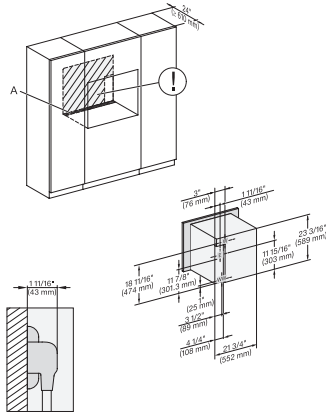

H 6x80 BP, ESW 6x80, H 6x80-2BP, NA7000 Fitting Combi wide front, Installation drawing, Proud, NA

side view 30 inch Proud DGC30 XXL, installation drawing, NA

7/8" – 22* mm – Glass, 15/16" – 23.3** mm – Stainless steel

installation 30 inch Proud DGC XXL, installation drawing,
NA

installation 30 inch wide front DGC XXL, installation
drawing, NA

A – Cut-out (1 9/16" x 19 11/16" / 40 mm x 500 mm) in
the bottom of the cabinet for power cord and ventilation, –
Electrical and water supplies are recommended to be
placed in adjacent cabinetry., Additional cabinet depth is
required when placing the electrical and water supplies
behind the appliance., E = Electric connection

side view, 30 inch Flush inset DGC30 XXL, installation
drawing, NA

7/8" – 22" mm – Glass, 15/16" – 23.3** mm – Stainless
steel

Installation 30 inch Flush inset DGC30 XXL, installation
drawing, NA

7/8" – 22" mm – Glass, 15/16" – 23.3** mm – Stainless
steel