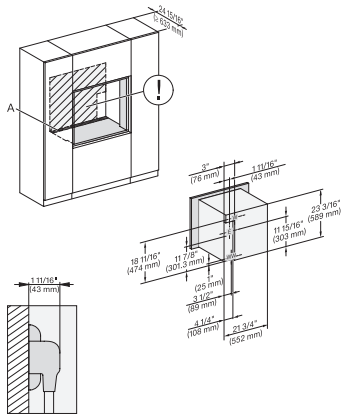

A – Cut-out (1 9/16" x 19 11/16" / 40 mm x 500 mm) in
the bottom of the cabinet for power cord and ventilation, –
Electrical and water supplies are recommended to be
placed in adjacent cabinetry., Additional cabinet depth is
required when placing the electrical and water supplies
behind the appliance., E = Electric connection

side view, 30 inch Flush inset DGC30 XXL, installation
drawing, NA

7/8" – 22" mm – Glass, 15/16" – 23.3** mm – Stainless
steel

Installation 30 inch Flush inset DGC30 XXL, installation
drawing, NA

7/8" – 22" mm – Glass, 15/16" – 23.3** mm – Stainless
steel

installation 30 inch Flush inset wide front DGC30 XXL,
installation drawing, NA

7/8" – 22" mm – Glass, 15/16" – 23.3** mm – Stainless
steel

DGC 7885

30" Combi-Steam Oven XXL with DirectWater plus
for steam cooking, baking, roasting with roast probe + menu cooking.

Installation 30 inch Flush inset DGC XXL, installation drawing, NA

A – Cut-out (1 9/16" x 19 11/16" / 40 mm x 500 mm) in the bottom of the cabinet for power cord and ventilation, – Electrical and water supplies are recommended to be placed in adjacent cabinetry., Additional cabinet depth is required when placing the electrical and water supplies behind the appliance., E = Electric connection