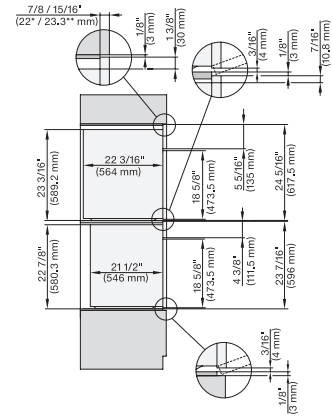

side view, 30 inch Flush inset DGC30 XXL, installation
drawing, NA

7/8" – 22" mm – Glass, 15/16" – 23.3** mm – Stainless
steel

Installation 30 inch Flush inset DGC30 XXL, installation
drawing, NA

7/8" – 22" mm – Glass, 15/16" – 23.3** mm – Stainless
steel

installation 30 inch Flush inset wide front DGC30 XXL,
installation drawing, NA

7/8" – 22" mm – Glass, 15/16" – 23.3** mm – Stainless
steel

DGC 7885

30" Combi-Steam Oven XXL with DirectWater plus
for steam cooking, baking, roasting with roast probe + menu cooking.

Installation 30 inch Flush inset DGC XXL, installation drawing, NA

A – Cut-out (1 9/16" x 19 11/16" / 40 mm x 500 mm) in the bottom of the cabinet for power cord and ventilation, – Electrical and water supplies are recommended to be placed in adjacent cabinetry., Additional cabinet depth is required when placing the electrical and water supplies behind the appliance., E = Electric connection

installation 30 inch Flush inset wide front DGC XXL, installation drawing, NA

A – Cut-out (1 9/16" x 19 11/16" / 40 mm x 500 mm) in the bottom of the cabinet for power cord and ventilation, – Electrical and water supplies are recommended to be placed in adjacent cabinetry., Additional cabinet depth is required when placing the electrical and water supplies behind the appliance., E = Electric connection