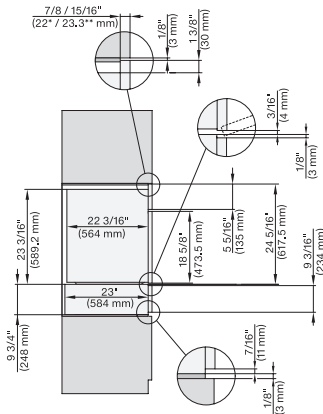

Installation 30 inch Flush inset DGC XXL, installation drawing, NA

A – Cut-out (1 9/16" x 19 11/16" / 40 mm x 500 mm) in the bottom of the cabinet for power cord and ventilation, – Electrical and water supplies are recommended to be placed in adjacent cabinetry., Additional cabinet depth is required when placing the electrical and water supplies behind the appliance., E = Electric connection

installation 30 inch Flush inset wide front DGC XXL, installation drawing, NA

A – Cut-out (1 9/16" x 19 11/16" / 40 mm x 500 mm) in the bottom of the cabinet for power cord and ventilation, – Electrical and water supplies are recommended to be placed in adjacent cabinetry., Additional cabinet depth is required when placing the electrical and water supplies behind the appliance., E = Electric connection

DGC7x8x, H7x6x+EBA7868, side view, 30 Zoll, Flush inset, combi, XXL, 650S

7/8" – 22" mm – Glass, 15/16" – 23.3" mm – Stainless steel

DGC7x8x, H2x80BP, H7x8xBP(X), side view, 30 Zoll, Flush inset, combi, XXL 650

7/8" – 22" mm – Glass, 15/16" – 23.3" mm – Stainless steel

DGC7x8x, ESW7x70, EVS7670, side view, 30 Zoll, Flush inset, combi, XXL

7/8" – 22" mm – Glass, 15/16" – 23.3" mm – Stainless steel

DGC7x8x, ESW7x80, side view, 30 Zoll, Flush inset, combi, XXL