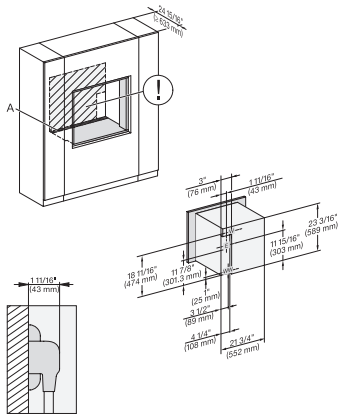

side view, 30 inch Flush inset DGC30 XXL, installation
drawing, NA

7/8" – 22" mm – Glass, 15/16" – 23.3** mm – Stainless
steel

Installation 30 inch Flush inset DGC30 XXL, installation
drawing, NA

7/8" – 22" mm – Glass, 15/16" – 23.3** mm – Stainless
steel

installation 30 inch Flush inset wide front DGC30 XXL,
installation drawing, NA

7/8" – 22" mm – Glass, 15/16" – 23.3** mm – Stainless
steel

DGC 7885

30" Combi-Steam Oven XXL with DirectWater plus
for steam cooking, baking, roasting with roast probe + menu cooking.

Installation 30 inch Flush inset DGC XXL, installation drawing, NA

A – Cut-out (1 9/16" x 19 11/16" / 40 mm x 500 mm) in the bottom of the cabinet for power cord and ventilation, – Electrical and water supplies are recommended to be placed in adjacent cabinetry., Additional cabinet depth is required when placing the electrical and water supplies behind the appliance., E = Electric connection

installation 30 inch Flush inset wide front DGC XXL, installation drawing, NA

A – Cut-out (1 9/16" x 19 11/16" / 40 mm x 500 mm) in the bottom of the cabinet for power cord and ventilation, – Electrical and water supplies are recommended to be placed in adjacent cabinetry., Additional cabinet depth is required when placing the electrical and water supplies behind the appliance., E = Electric connection