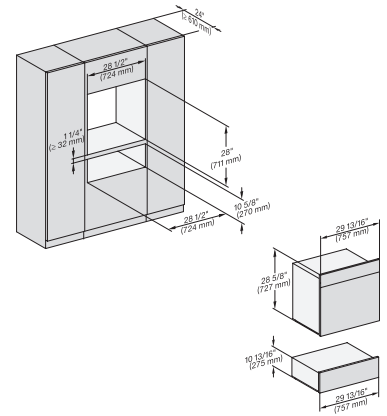

DGC 7885

30" Combi-Steam Oven XXL with DirectWater plus
for steam cooking, baking, roasting with roast probe + menu cooking.

H 6x80 BP, ESW 6x80, H 6x80-2BP, H7x8x, ESW7x80, H 2x8x Fitting Combi, Installation drawing, Flush inset, NA

H 6x80 BP, ESW 6x80, H 6x80-2BP, H 2x80BP, H 7x80 BP/BPX, ESW 7x80 Installation drawing, Flush inset, NA

H6x80BP, ESW6x80, H6x80-2BP, H2x80BP, H7x80BPX, ESW7x80, Fitting Combi, Installation drawing, Proud, NA