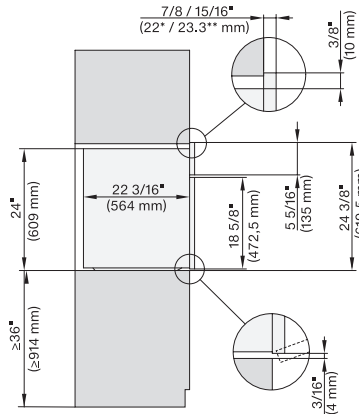

DGC 7885

30" Combi-Steam Oven XXL with DirectWater plus
for steam cooking, baking, roasting with roast probe + menu cooking.

H 6x80 BP, ESW 6x80, H 6x80-2BP, H7x8x, ESW7x80, H 2x8x Fitting Combi, Installation drawing, Flush inset, NA

H 6x80 BP, ESW 6x80, H 6x80-2BP, H 2x80BP, H 7x80 BP/BPX, ESW 7x80 Installation drawing, Flush inset, NA

H6x80BP, ESW6x80, H6x80-2BP, H2x80BP, H7x80BPX, ESW7x80, Fitting Combi, Installation drawing, Proud, NA

H 6x80 BP, ESW 6x80, H 6x80-2BP, NA7000 Fitting Combi wide front, Installation drawing, Proud, NA

side view 30 inch Proud DGC30 XXL, installation drawing, NA

7/8" – 22* mm – Glass, 15/16" – 23.3** mm – Stainless steel

side view, 30 inch Flush inset DGC30 XXL, installation
drawing, NA

7/8" – 22" mm – Glass, 15/16" – 23.3** mm – Stainless
steel

Installation 30 inch Flush inset DGC30 XXL, installation
drawing, NA

7/8" – 22" mm – Glass, 15/16" – 23.3** mm – Stainless
steel