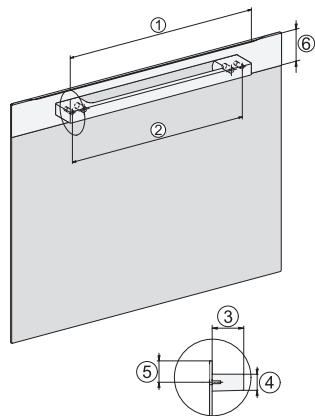

Handle DGC74xx, DGC76xx, DGC78xx, PureLine – NA7000 - Installation drawing

DGC7470, DGC7670, DGC7870, DGC7875, DGC7680, DGC7685, DGC7880, DGC7885; 19 11/16" / 500 mm, 17 1/2" / 444 mm, 1 7/8" / 47 mm, 15/16" / 24 mm, 1 1/4" / 32,5 mm, 2 9/16" / 65 mm, DGC7440, DGC7640, DGC7840, DGC7845, DGC7860, DGC7865; 15 3/4" / 400 mm, 14 3/16" / 360 mm, 1 7/8" / 47 mm, 15/16" / 24 mm, 1 1/4" / 32,5 mm, 2 9/16" / 65 mm