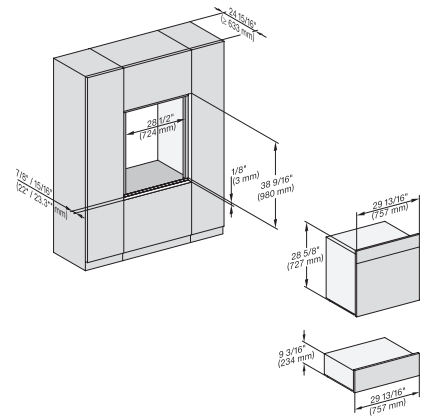

7/8" – 22" mm – Glass, 15/16" – 23.3" mm – Stainless steel

DGC7x8x, ESW7x70, EVS7670, side view, 30 Zoll, Flush inset, combi, XXL

7/8" – 22" mm – Glass, 15/16" – 23.3" mm – Stainless steel

DGC7x8x, ESW7x80, side view, 30 Zoll, Flush inset, combi, XXL

7/8" – 22" mm – Glass, 15/16" – 23.3" mm – Stainless steel

DGC 7885

30" Combi-Steam Oven XXL with DirectWater plus
for steam cooking, baking, roasting with roast probe + menu cooking.

DGC786x+EBA7868, DGC7x8x, ESW7x70, EVS7670, side view, 30 Zoll, Flush inset, combi, XXL

7/8" – 22" mm – Glass, 15/16" – 23.3** mm – Stainless steel

DGC7x8x(X), H2x80BP, H7x8xBP, ESW7x80, side view, 30 Zoll, Flush inset, combi, XXL, 650, ESW30

7/8" – 22" mm – Glass, 15/16" – 23.3** mm – Stainless steel

DC7x8x, ESW7x70, EVS7670 Einbau, 30 Zoll, Flush inset, combi, XXL

7/8" – 22" mm – Glass, 15/16" – 23.3** mm – Stainless steel

DGC7x8x, ESW7x70, EVS7670, Einbau, 30 Zoll, Flush inset, combi, wide front, XXL