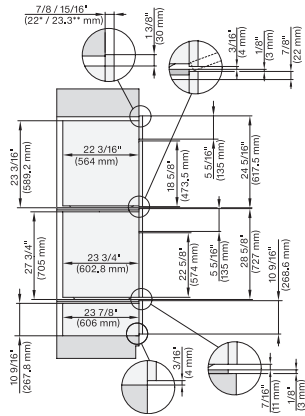

DGC 7885

30" Combi-Steam Oven XXL with DirectWater plus
for steam cooking, baking, roasting with roast probe + menu cooking.

DGC7x8(X), H2x80BP, H7x8xBP(X), ESW7x80, side view, 30 Zoll, Proud, combi, XXL, 650

7/8" – 22" mm – Glass, 15/16" – 23.3" mm – Stainless steel