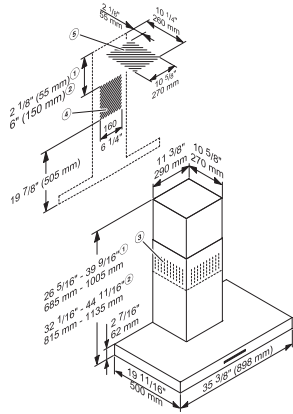

PUR 98 W

Wall ventilation hood

with EasySwitch light-touch switches for convenient operation and LED lighting

PUR 98 W (Installation drawing) – USA/CDN

1) Extraction, 2) Recirculation, 3) Ventilation grille at top for recirculation, 4+5) Installation cut-out (5 not required for recirculation)