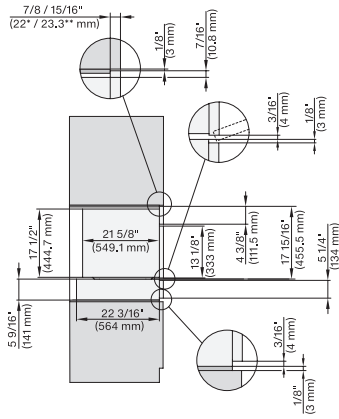

## ESW 7010 AM

Handleless Gourmet warming drawer, 24" width and 5 5/8" height for preheating dishware, keeping food warm, and Slow Roasting.

DGC7x4x, ESW7x10, EVS7010, side view, 30 Zoll, Flush inset, combi, XL

7/8" – 22" mm – Glass, 15/16" – 23.3\*\* mm – Stainless steel

H7x40BM+EBA7848, ESW7x10, EVS7010, side view, 30 Zoll, Flush inset, combi, 450S, ESW

7/8" – 22" mm – Glass, 15/16" – 23.3\*\* mm – Stainless steel

H7x6xBP+EBA7848, ESW7x10, EVS7010, side view, 30 Zoll, Flush inset, combi, 650S, ESW

7/8" – 22" mm – Glass, 15/16" – 23.3\*\* mm – Stainless steel

DGC7x40, DGC7485, H7x40BM, ESW7x10, EVS7010, Einbau 30 Zoll, Flush inset, combi, 450S

7/8" – 22" mm – Glass, 15/16" – 23.3\*\* mm – Stainless steel

H7x6xBP+EBA7848, ESW7x10, EVS7010, Einbau, 30 Zoll, Flush inset, combi, 650S, ESW

7/8" – 22" mm – Glass, 15/16" – 23.3\*\* mm – Stainless steel