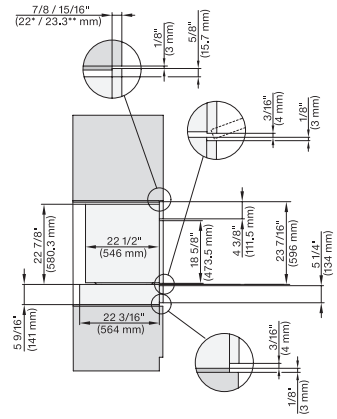

## ESW 7010 AM

Handleless Gourmet warming drawer, 24" width and 5 5/8" height for preheating dishware, keeping food warm, and Slow Roasting.

DGC7x4x, ESW7x10, EVS7010, side view, 30 Zoll, Flush inset, combi, XL

7/8" – 22" mm – Glass, 15/16" – 23.3\*\* mm – Stainless steel

H7x40BM+EBA7848, ESW7x10, EVS7010, side view, 30 Zoll, Flush inset, combi, 450S, ESW

7/8" – 22" mm – Glass, 15/16" – 23.3\*\* mm – Stainless steel

H7x6xBP+EBA7848, ESW7x10, EVS7010, side view, 30 Zoll, Flush inset, combi, 650S, ESW

7/8" – 22" mm – Glass, 15/16" – 23.3\*\* mm – Stainless steel

DGC7x40, DGC7485, H7x40BM, ESW7x10, EVS7010, Einbau 30 Zoll, Flush inset, combi, 450S

7/8" – 22" mm – Glass, 15/16" – 23.3\*\* mm – Stainless steel

H7x6xBP+EBA7848, ESW7x10, EVS7010, Einbau, 30 Zoll, Flush inset, combi, 650S, ESW

7/8" – 22" mm – Glass, 15/16" – 23.3\*\* mm – Stainless steel