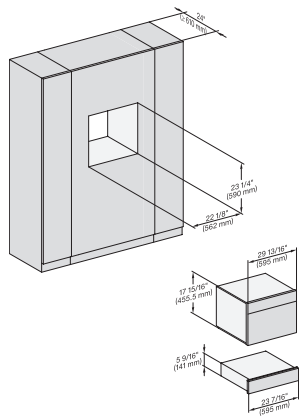

7/8" – 22" mm – Glass, 15/16" – 23.3\*\* mm – Stainless steel

## ESW 7010 AM

Handleless Gourmet warming drawer, 24" width and 5 5/8" height for preheating dishware, keeping food warm, and Slow Roasting.

H7x6xBP+EBA7848, ESW7x10, EVS7010, side view, 30 Zoll, Proud, combi, 650S

7/8" – 22" mm – Glass, 15/16" – 23.3\*\* mm – Stainless steel

DGC7xxx, H7x40BM, ESW7x10, EVS, Einbau, 30 Zoll, Proud, combi, 450S

7/8" – 22" mm – Glass, 15/16" – 23.3\*\* mm – Stainless steel

H7x6xBP+EBA7848, ESW7x10, EVS7010, Einbau, 30 Zoll, Proud, combi, 650S

7/8" – 22" mm – Glass, 15/16" – 23.3\*\* mm – Stainless steel

DGC7x4x, H7x40BM, ESW7x10, EVS7010, Einbau, 30 Zoll, Proud, combi, wide front, 450S

H7x6xBP+EBA7848, ESW7x10, EVS7010, Einbau, 30 Zoll, Proud, combi, wide front, 650S