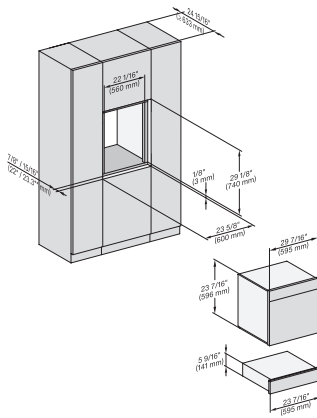

## ESW 7010 AM

Handleless Gourmet warming drawer, 24" width and 5 5/8" height for preheating dishware, keeping food warm, and Slow Roasting.

DGC7x4x, ESW7x10, EVS7010, side view, 30 Zoll, Flush inset, combi, XL

7/8" – 22" mm – Glass, 15/16" – 23.3\*\* mm – Stainless steel

H7x40BM+EBA7848, ESW7x10, EVS7010, side view, 30 Zoll, Flush inset, combi, 450S, ESW

7/8" – 22" mm – Glass, 15/16" – 23.3\*\* mm – Stainless steel

H7x6xBP+EBA7848, ESW7x10, EVS7010, side view, 30 Zoll, Flush inset, combi, 650S, ESW

7/8" – 22" mm – Glass, 15/16" – 23.3\*\* mm – Stainless steel

DGC7x40, DGC7485, H7x40BM, ESW7x10, EVS7010, Einbau 30 Zoll, Flush inset, combi, 450S

7/8" – 22" mm – Glass, 15/16" – 23.3\*\* mm – Stainless steel

H7x6xBP+EBA7848, ESW7x10, EVS7010, Einbau, 30 Zoll, Flush inset, combi, 650S, ESW

7/8" – 22" mm – Glass, 15/16" – 23.3\*\* mm – Stainless steel