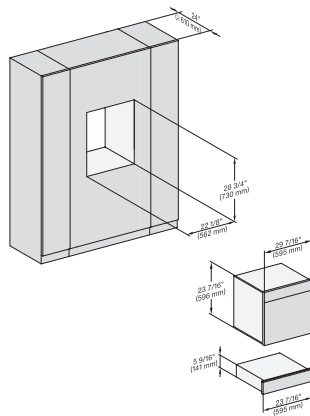

7/8" – 22" mm – Glass, 15/16" – 23.3\*\* mm – Stainless steel

## ESW 7010 AM

Handleless Gourmet warming drawer, 24" width and 5 5/8" height for preheating dishware, keeping food warm, and Slow Roasting.

H7x6xBP+EBA7848, ESW7x10, EVS7010, side view, 30 Zoll, Proud, combi, 650S

7/8" – 22" mm – Glass, 15/16" – 23.3\*\* mm – Stainless steel

DGC7xxx, H7x40BM, ESW7x10, EVS, Einbau, 30 Zoll, Proud, combi, 450S

7/8" – 22" mm – Glass, 15/16" – 23.3\*\* mm – Stainless steel

H7x6xBP+EBA7848, ESW7x10, EVS7010, Einbau, 30 Zoll, Proud, combi, 650S

7/8" – 22" mm – Glass, 15/16" – 23.3\*\* mm – Stainless steel

DGC7x4x, H7x40BM, ESW7x10, EVS7010, Einbau, 30 Zoll, Proud, combi, wide front, 450S

H7x6xBP+EBA7848, ESW7x10, EVS7010, Einbau, 30 Zoll, Proud, combi, wide front, 650S