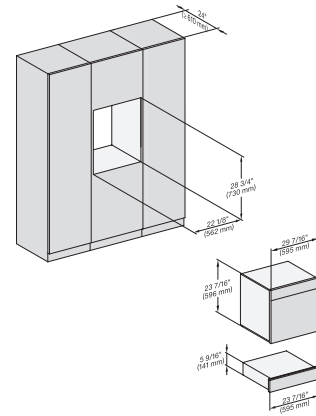

H7x6xBP+EBA7848, ESW7x10, EVS7010, Einbau, 30 Zoll, Proud, combi, 650S

7/8" – 22" mm – Glass, 15/16" – 23.3** mm – Stainless steel