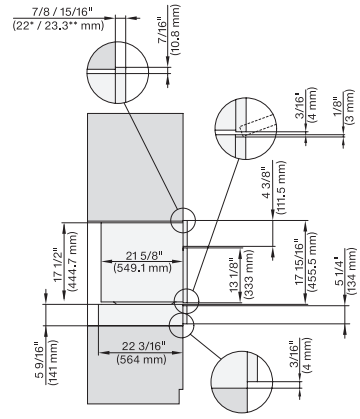

7/8" – 22" mm – Glass, 15/16" – 23.3\*\* mm – Stainless steel

H7x40BM+EBA7848, ESW7x10, EVS7010, side view, 30 Zoll, Flush inset, combi, 450S, ESW

7/8" – 22" mm – Glass, 15/16" – 23.3\*\* mm – Stainless steel

7/8" – 22" mm – Glass, 15/16" – 23.3\*\* mm – Stainless steel

H7x6xBP+EBA7848, ESW7x10, EVS7010, Einbau, 30 Zoll, Flush inset, combi, 650S, ESW

7/8" – 22" mm – Glass, 15/16" – 23.3\*\* mm – Stainless steel

DGC7xxx, H7x40BM, ESW7x10, EVS7010, Einbau, 30 Zoll, Flush inset, combi, wide front, 450S

7/8" – 22" mm – Glass, 15/16" – 23.3\*\* mm – Stainless steel

H7x6x+EBA7868, ESW7x10, EVS7010, Einbau, 30 Zoll, Flush inset, wide front, 650S

7/8" – 22" mm – Glass, 15/16" – 23.3\*\* mm – Stainless steel

DGC7x40, ESW7x10, EVS7010, side view, 30 Zoll, Proud, combi, XL

7/8" – 22" mm – Glass, 15/16" – 23.3\*\* mm – Stainless steel

H7x40BM+EBA7848, ESW7x10, EVS7010, side view, 30 Zoll, Proud, combi, 450S