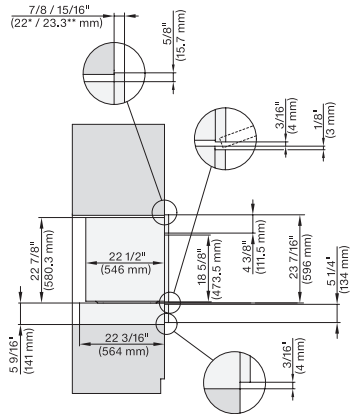

ESW 7010 AM

Handleless Gourmet warming drawer, 24" width and 5 5/8" height for preheating dishware, keeping food warm, and Slow Roasting.

H7x6xBP+EBA7848, ESW7x10, EVS7010, side view, 30 Zoll, Proud, combi, 650S

7/8" – 22" mm – Glass, 15/16" – 23.3** mm – Stainless steel