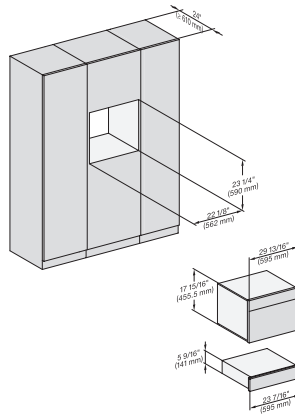

DGC7xxx, H7x40BM, ESW7x10, EVS, Einbau, 30 Zoll, Proud, combi, 450S

7/8" – 22" mm – Glass, 15/16" – 23.3** mm – Stainless steel