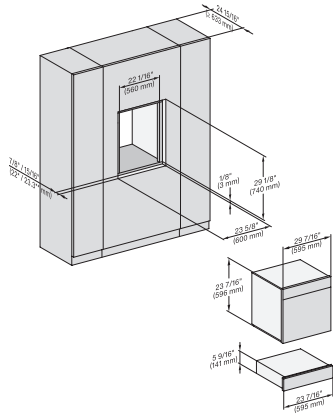

7/8" – 22" mm – Glass, 15/16" – 23.3\*\* mm – Stainless steel

H7x40BM+EBA7848, ESW7x10, EVS7010, side view, 30 Zoll, Flush inset, combi, 450S, ESW

7/8" – 22" mm – Glass, 15/16" – 23.3\*\* mm – Stainless steel

H7x6xBP+EBA7848, ESW7x10, EVS7010, side view, 30 Zoll, Flush inset, combi, 650S, ESW

7/8" – 22" mm – Glass, 15/16" – 23.3\*\* mm – Stainless steel

DGC7x40, DGC7485, H7x40BM, ESW7x10, EVS7010, Einbau 30 Zoll, Flush inset, combi, 450S

7/8" – 22" mm – Glass, 15/16" – 23.3\*\* mm – Stainless steel

H7x6xBP+EBA7848, ESW7x10, EVS7010, Einbau, 30 Zoll, Flush inset, combi, 650S, ESW

7/8" – 22" mm – Glass, 15/16" – 23.3\*\* mm – Stainless steel

DGC7xxx, H7x40BM, ESW7x10, EVS7010, Einbau, 30 Zoll, Flush inset, combi, wide front, 450S

7/8" – 22" mm – Glass, 15/16" – 23.3\*\* mm – Stainless steel

H7x6x+EBA7868, ESW7x10, EVS7010, Einbau, 30 Zoll, Flush inset, wide front, 650S