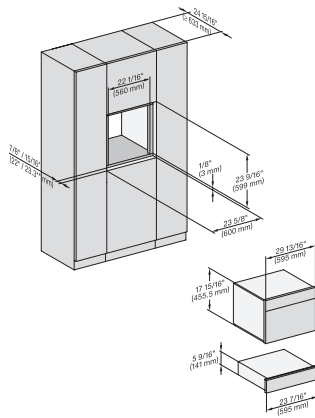

## ESW 7010 AM

Handleless Gourmet warming drawer, 24" width and 5 5/8" height for preheating dishware, keeping food warm, and Slow Roasting.

DGC7x4x, ESW7x10, EVS7010, side view, 30 Zoll, Flush inset, combi, XL

7/8" – 22" mm – Glass, 15/16" – 23.3\*\* mm – Stainless steel

H7x40BM+EBA7848, ESW7x10, EVS7010, side view, 30 Zoll, Flush inset, combi, 450S, ESW

7/8" – 22" mm – Glass, 15/16" – 23.3\*\* mm – Stainless steel

H7x6xBP+EBA7848, ESW7x10, EVS7010, side view, 30 Zoll, Flush inset, combi, 650S, ESW

7/8" – 22" mm – Glass, 15/16" – 23.3\*\* mm – Stainless steel

DGC7x40, DGC7485, H7x40BM, ESW7x10, EVS7010, Einbau 30 Zoll, Flush inset, combi, 450S

7/8" – 22" mm – Glass, 15/16" – 23.3\*\* mm – Stainless steel

H7x6xBP+EBA7848, ESW7x10, EVS7010, Einbau, 30 Zoll, Flush inset, combi, 650S, ESW

7/8" – 22" mm – Glass, 15/16" – 23.3\*\* mm – Stainless steel