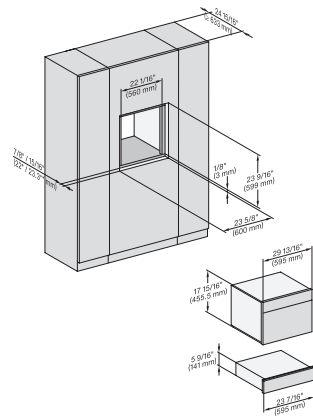

7/8" – 22" mm – Glass, 15/16" – 23.3\*\* mm – Stainless steel

H7x40BM+EBA7848, ESW7x10, EVS7010, side view, 30 Zoll, Flush inset, combi, 450S, ESW

7/8" – 22" mm – Glass, 15/16" – 23.3\*\* mm – Stainless steel

H7x6xBP+EBA7848, ESW7x10, EVS7010, side view, 30 Zoll, Flush inset, combi, 650S, ESW

7/8" – 22" mm – Glass, 15/16" – 23.3\*\* mm – Stainless steel

DGC7x40, DGC7485, H7x40BM, ESW7x10, EVS7010, Einbau 30 Zoll, Flush inset, combi, 450S

7/8" – 22" mm – Glass, 15/16" – 23.3\*\* mm – Stainless steel

H7x6xBP+EBA7848, ESW7x10, EVS7010, Einbau, 30 Zoll, Flush inset, combi, 650S, ESW

7/8" – 22" mm – Glass, 15/16" – 23.3\*\* mm – Stainless steel

DGC7xxx, H7x40BM, ESW7x10, EVS7010, Einbau, 30 Zoll, Flush inset, combi, wide front, 450S

7/8" – 22" mm – Glass, 15/16" – 23.3\*\* mm – Stainless steel

H7x6x+EBA7868, ESW7x10, EVS7010, Einbau, 30 Zoll, Flush inset, wide front, 650S