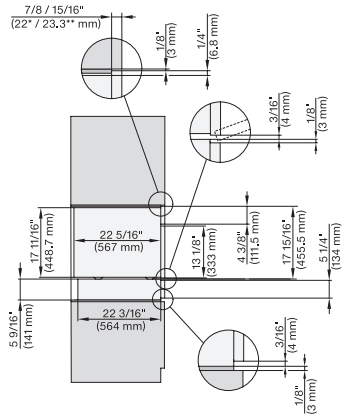

## ESW 7010 AM

Handleless Gourmet warming drawer, 24" width and 5 5/8" height for preheating dishware, keeping food warm, and Slow Roasting.

DGC7x4x, ESW7x10, EVS7010, side view, 30 Zoll, Flush inset, combi, XL

7/8" – 22" mm – Glass, 15/16" – 23.3\*\* mm – Stainless steel

H7x40BM+EBA7848, ESW7x10, EVS7010, side view, 30 Zoll, Flush inset, combi, 450S, ESW

7/8" – 22" mm – Glass, 15/16" – 23.3\*\* mm – Stainless steel

H7x6xBP+EBA7848, ESW7x10, EVS7010, side view, 30 Zoll, Flush inset, combi, 650S, ESW

7/8" – 22" mm – Glass, 15/16" – 23.3\*\* mm – Stainless steel

DGC7x40, DGC7485, H7x40BM, ESW7x10, EVS7010, Einbau 30 Zoll, Flush inset, combi, 450S

7/8" – 22" mm – Glass, 15/16" – 23.3\*\* mm – Stainless steel

H7x6xBP+EBA7848, ESW7x10, EVS7010, Einbau, 30 Zoll, Flush inset, combi, 650S, ESW

7/8" – 22" mm – Glass, 15/16" – 23.3\*\* mm – Stainless steel