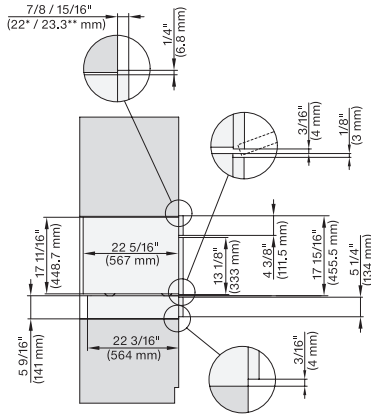

DGC7x40, ESW7x10, EVS7010, side view, 30 Zoll, Proud, combi, XL

7/8" – 22" mm – Glass, 15/16" – 23.3** mm – Stainless steel