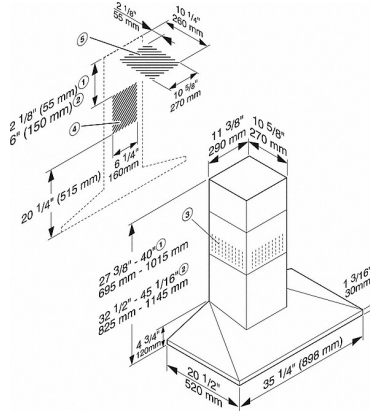

DA 399-7 Classic

Wall ventilation hood
with energy-efficient LED lighting and backlit controls for easy use.

DA 399-6 (Installation drawing) - USA

1) Extraction
2) Recirculation
3) Ventilation grille at top for recirculation
- 4+5) Installation cut-out (5 not required for recirculation)