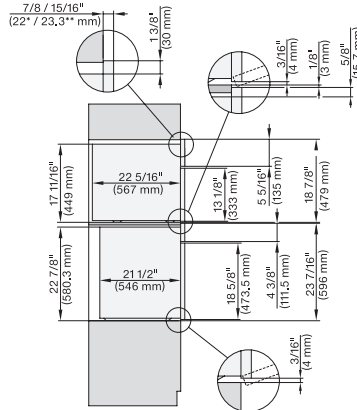

DGC7xxx(X), H7x6x+EBA7868, side view, 30 Zoll, Proud, combi, XL; 650S

7/8" – 22" mm – Glass, 15/16" – 23.3** mm – Stainless steel