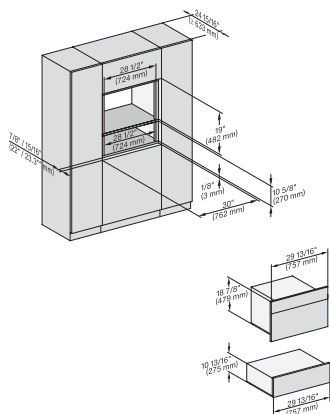

H 6x70 BM, ESW 6x80, DGC7x7x, H7x7x, ESW7x80 Fitting Combi, Installation drawing, Flush inset, NA