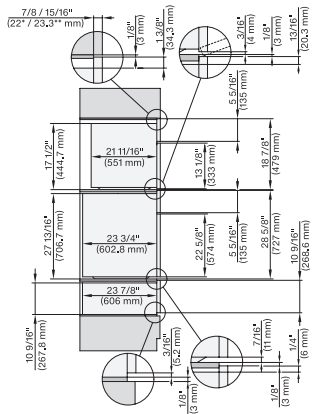

7/8" – 22" mm – Glas, 15/16" – 23.3\*\* mm – Edelstahl

H 6x80 BP, H 6x70 BM, H 6x80-2BP, DGC 7x7x, H 7xxx Combi, Installation drawing, Flush inset, NA

7/8" – 22" mm – Glas, 15/16" – 23.3\*\* mm – Edelstahl

H 6x70 BM, H 6x00 BM + EBA 6808, ESW 6x85, DGC7x7x, EBA7848, H7xxx, ESW7x70 Combi, Installation drawing, Flush inset, NA

7/8" – 22" mm – Glas, 15/16" – 23.3\*\* mm – Edelstahl

H 6x70 BM, ESW 6x85, DGC7xxx, H7x7x, ESW 7x70 Combi, Installation drawing, Flush inset, Flush inset, NA

7/8" – 22" mm – Glas, 15/16" – 23.3\*\* mm – Edelstahl

H 6x70 BM, ESW 6x80, DGC7xxx, H7x70, ESW 7x80 Combi, Installation drawing, Flush inset, Flush inset, NA

7/8" – 22" mm – Glas, 15/16" – 23.3\*\* mm – Edelstahl

7/8" – 22\* mm – Glas, 15/16" – 23.3\*\* mm – Edelstahl

H 6x80 BP, H 6x70 BM, ESW 6x80, H 6x80-2BP, DGC7xxx, H 7xxx, ESW7x80 Combi, Installation drawing, Flush inset, NA

7/8" – 22\* mm – Glas, 15/16" – 23.3\*\* mm – Edelstahl