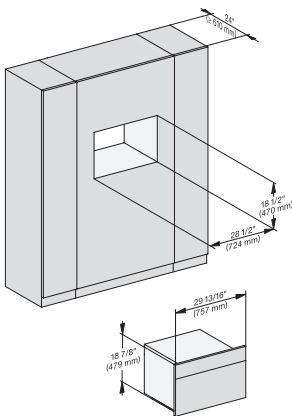

installation 30 inch Proud wide front BM30, installation drawing, NA

7/8" – 22" mm – Glas, 15/16" – 23.3** mm – Edelstahl