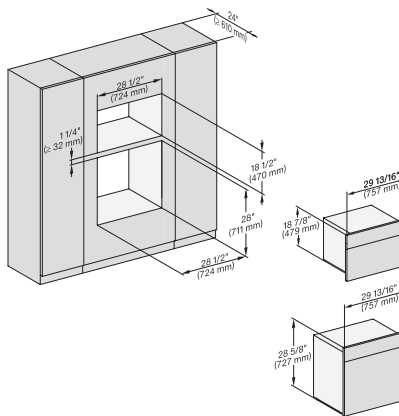

H6x80BP, H 6x70 BM, H 6x80-2BP, NA7000 Fitting
Combi wide front, Installation drawing, Proud, NA