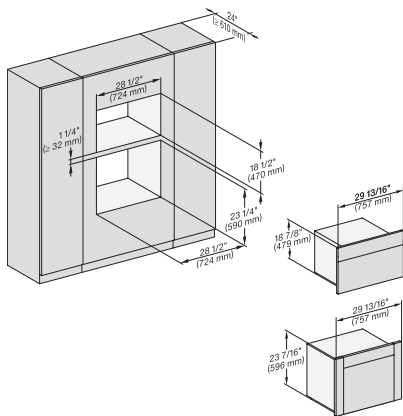

(H6560B, H6x60BP, DGC686xAM) + EBA680B; H6x70BM,
DGC676x, NA7000, Fitting Combi wide front, Installation
drawing, Proud