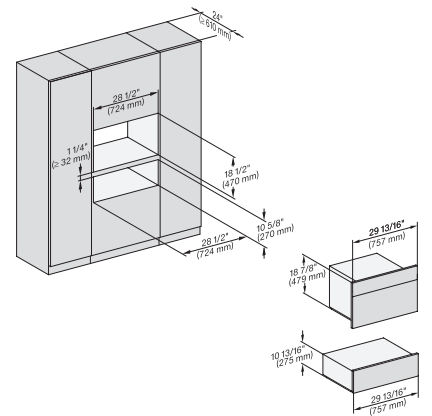

H6x70 BM, ESW 6x80, DGC7x70X, H7x70BM, ESW7x80, Fitting Combi, Installation drawing, Proud, NA