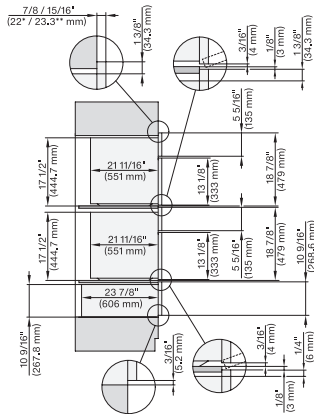

7/8" – 22\* mm – Glas, 15/16" – 23.3\*\* mm – Edelstahl

H 6x80 BP, H 6x70 BM, H 6x80-2BP, DGC7x7x, H7x70BM, H7x80BPx, Combi, Installation drawing, Proud, NA

7/8" – 22\* mm – Glas, 15/16" – 23.3\*\* mm – Edelstahl

7/8" – 22\* mm – Glas, 15/16" – 23.3\*\* mm – Edelstahl

7/8" – 22" mm – Glas, 15/16" – 23.3" mm – Edelstahl

H6x70BM, ESW6x80, DGC7x7x(X), H7x70BM, ESW7x80, Combi, Installation drawing, Proud, Flush inset, NA

7/8" – 22" mm – Glas, 15/16" – 23.3" mm – Edelstahl