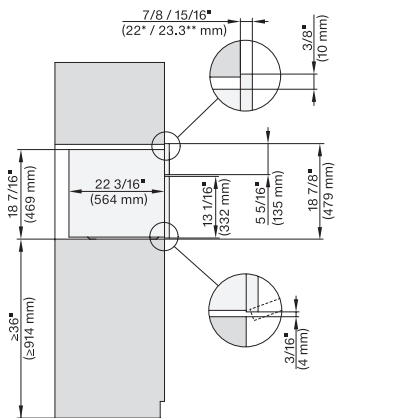

side view 30 inch Proud DGC30 XL, installation drawing,
NA

7/8" – 22" mm – Glass, 15/16" – 23.3" mm – Stainless
steel