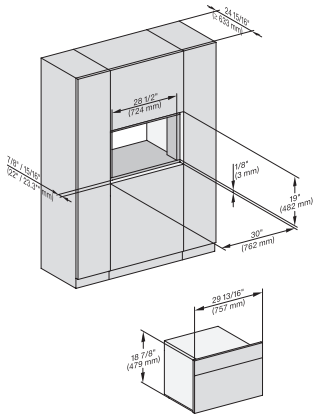

DGC 7875

30" Compact Combi-Steam Oven XL with DirectWater plus
for steam cooking, baking, roasting with roast probe + menu cooking.

installation 30 inch Flush inset BM30, installation drawing, NA

7/8" – 22" mm – Glas, 15/16" – 23.3** mm – Edelstahl