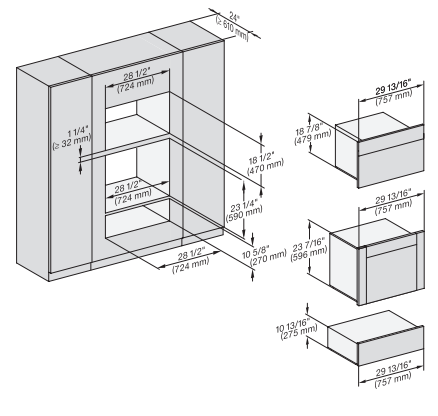

(H6560 B, H6x60 BP, DGC686x AM) + EBA680B,
H6x70 BM, DGC676x, ESW6x80, NA7000 Fitting Combi
w. front, drawing, Proud, NA