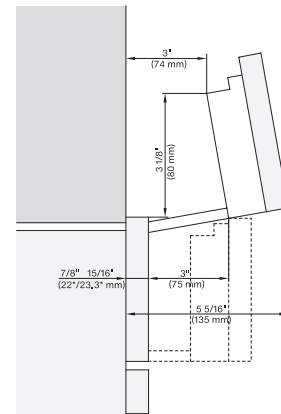

DGC7xx0(X), H7x6xBP+EBA7848, side view, 30 Zoll, Flush inset, combi, XL, 650S

7/8" – 22" mm – Glass, 15/16" – 23.3" mm – Stainless steel

DGC7x7x(X), H7x8x(X)BP, side view, 30 Zoll, Flush inset, combi, XL, 650

7/8" – 22" mm – Glass, 15/16" – 23.3\*\* mm – Stainless steel

DGC7xxx(X), H7x6x+EBA7868, side view, 30 Zoll, Proud, combi, XL; 650S

7/8" – 22" mm – Glass, 15/16" – 23.3\*\* mm – Stainless steel

DGC7xxx, H2x80BP, H7x8xBP(X), side view, 30 Zoll, Proud, combi, XL, 650

7/8" – 22" mm – Glass, 15/16" – 23.3\*\* mm – Stainless steel

Handle DGC74xx, DGC76xx, DGC78xx, PureLine – NA7000 - Installation drawing

DGC7470, DGC7670, DGC7870, DGC7875, DGC7680, DGC7685, DGC7880, DGC7885; 19 11/16" / 500 mm, 17 1/2" / 444 mm, 1 7/8" / 47 mm, 15/16" / 24 mm, 1 1/4" / 32,5 mm, 2 9/16" / 65 mm, DGC7440, DGC7640, DGC7840, DGC7845, DGC7860, DGC7865; 15 3/4" / 400 mm, 14 3/16" / 360 mm, 1 7/8" / 47 mm, 15/16" / 24 mm, 1 1/4" / 32,5 mm, 2 9/16" / 65 mm

Swivel range Flush inset DGC 30 inch, installation drawing, NA

7/8" – 22" mm – Glas, 15/16" – 23.3\*\* mm – Edelstahl

swivel range 30 inch Proud DGC, installation drawing, NA

7/8" – 22" mm – Glas, 15/16" – 23.3\*\* mm – Edelstahl