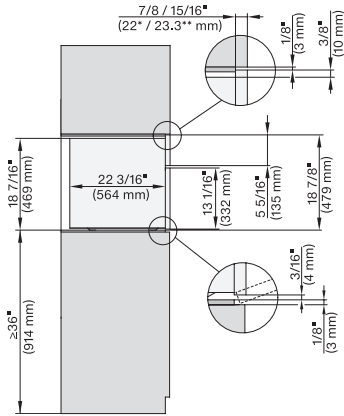

side view 30 inch Proud DGC30 XL, installation drawing,  
NA

7/8" – 22" mm – Glass, 15/16" – 23.3" mm – Stainless  
steel

installation 30 inch Proud DGC30 XL, installation drawing,  
NA

A – Cut-out (1 9/16" x 19 11/16" / 40 mm x 500 mm) in  
the bottom of the cabinet for power cord and ventilation, –  
Electrical and water supplies are recommended to be  
placed in adjacent cabinetry. Additional cabinet depth is  
required when placing the electrical and water supplies  
behind the appliance., E = Electric connection

side view, 30 inch Flush inset DGC30\_XL, installation drawing, NA

7/8" – 22" mm – Glass, 15/16" – 23.3" mm – Stainless steel

installation 30 inch Flush inset DGC30 XL, installation drawing, NA

A – Cut-out (1 9/16" x 19 11/16" / 40 mm x 500 mm) in the bottom of the cabinet for power cord and ventilation, – Electrical and water supplies are recommended to be placed in adjacent cabinetry., Additional cabinet depth is required when placing the electrical and water supplies behind the appliance., E = Electric connection

DGC7xx0(X), H7x6xBP+EBA7848, side view, 30 Zoll, Flush inset, combi, XL, 650S

7/8" – 22" mm – Glass, 15/16" – 23.3" mm – Stainless steel

DGC7x7x(X), H7x8x(X)BP, side view, 30 Zoll, Flush inset, combi, XL, 650