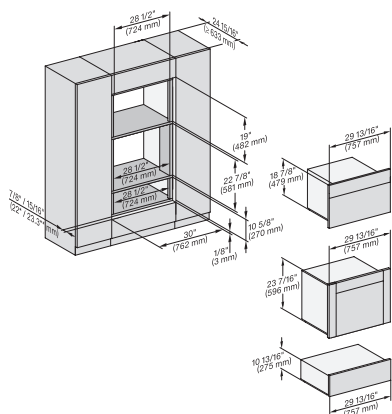

H 6x60 B/BP, DGC 686x AM+ EBA 6808; H 6x70 BM, ESW 6x80, DGC 676x, DGC 7x7x, EBA 7868, ESW7x780, Installation drawing, NA