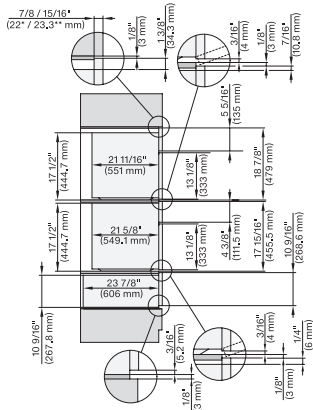

DGC 7875

30" Compact Combi-Steam Oven XL with DirectWater plus
for steam cooking, baking, roasting with roast probe + menu cooking.

DGC7x7x(X), H7x70BM(X), H7x40BM+EBA7848, ESW7x80, side view, 30 Zoll, Flush inset, combi, 450S

7/8" – 22" mm – Glass, 15/16" – 23.3** mm – Stainless steel