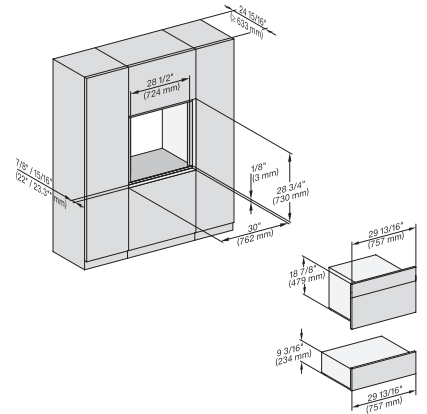

H 6x70 BM, ESW 6x85, DGC7x7x, H7x7x, Exx7x70 Fitting Combi, Installation drawing, Flush inset, NA