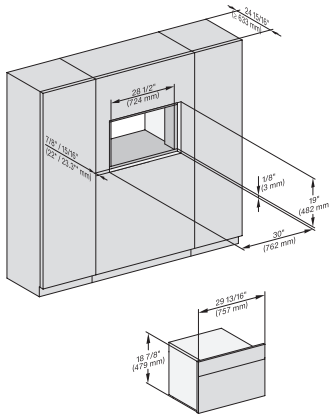

## DGC 7875

30" Compact Combi-Steam Oven XL with DirectWater plus  
for steam cooking, baking, roasting with roast probe + menu cooking.

installation 30 inch Flush inset BM30, installation drawing, NA

7/8" – 22" mm – Glas, 15/16" – 23.3\*\* mm – Edelstahl