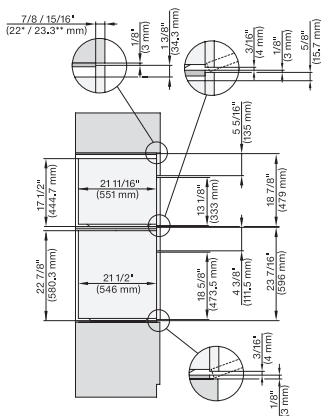

H 6560 B + EBA 6808, H 6x60 BP + EBA 6808, H 6x70 BM, DGC 7xxx, EBA 78x8, H 7xxx Combi, Install drawing, Flush inset, NA

7/8" – 22" mm – Glas, 15/16" – 23.3** mm – Edelstahl