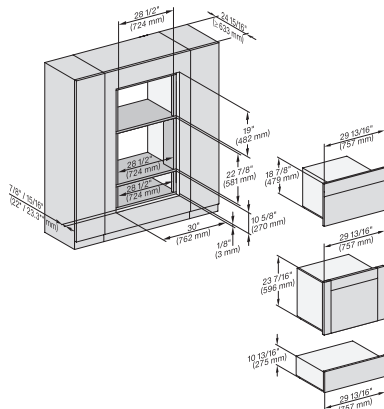

(H6560 B, H6x60 BP, DGC686x AM) + EBA6808, H6x70 BM, DGC676x, ESW6x80, DGC7xxx, EBA7868, H7xxxBP, ESW7x80, NA