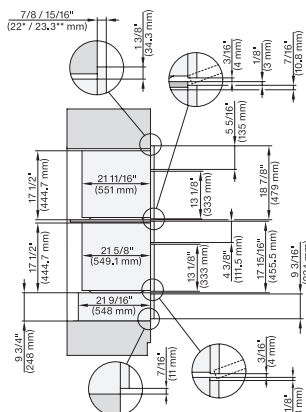

7/8" – 22\* mm – Glas, 15/16" – 23.3\*\* mm – Edelstahl

H 6x80 BP, H 6x70 BM, H 6x80-2BP, DGC7x7x, H7x70BM, H7x80BPx, Combi, Installation drawing, Proud, NA

7/8" – 22\* mm – Glas, 15/16" – 23.3\*\* mm – Edelstahl