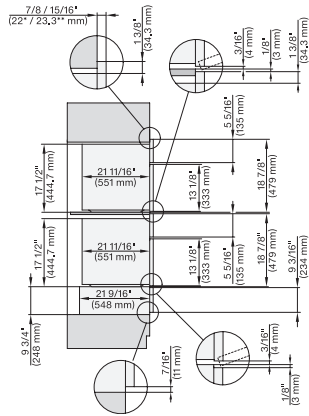

DGC 7875

30" Compact Combi-Steam Oven XL with DirectWater plus for steam cooking, baking, roasting with roast probe + menu cooking.

H6x70BM, ESW6x85, DGC7x7x, H7x70BM, ESW7x70, EVS7670, Combi, Installation drawing, Proud, Flush inset, NA

7/8" – 22" mm – Glas, 15/16" – 23.3" mm – Edelstahl