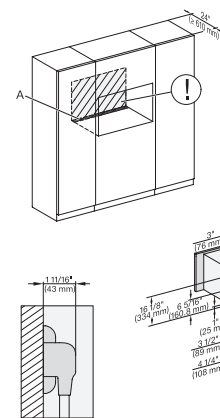

(H6560 B, H6x60 BP, DGC686x AM) + EBA680B,  
H6x70 BM, DGC676x, ESW6x80, NA7000 Fitting Combi  
w. front, drawing, Proud, NA

H 6x80 BP, H 6x70 BM, ESW 6x80, H 6x80-2BP,  
NA7000, Fitting Combi wide front, Installation drawing,  
Proud, NA

side view 30 inch Proud DGC30 XL, installation drawing,  
NA

7/8" – 22" mm – Glass, 15/16" – 23.3" mm – Stainless  
steel

installation 30 inch Proud DGC30 XL, installation drawing,  
NA

A – Cut-out (1 9/16" x 19 11/16" / 40 mm x 500 mm) in  
the bottom of the cabinet for power cord and ventilation, –  
Electrical and water supplies are recommended to be  
placed in adjacent cabinetry. Additional cabinet depth is  
required when placing the electrical and water supplies  
behind the appliance., E = Electric connection