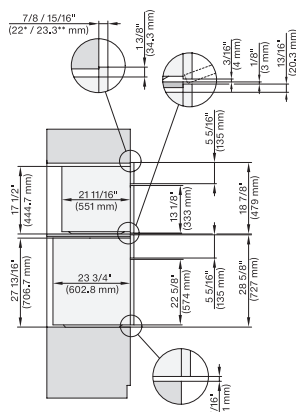

7/8" – 22\* mm – Glas, 15/16" – 23.3\*\* mm – Edelstahl

H 6x80 BP, H 6x70 BM, H 6x80-2BP, DGC7x7x, H7x70BM, H7x80BPx, Combi, Installation drawing, Proud, NA

7/8" – 22\* mm – Glas, 15/16" – 23.3\*\* mm – Edelstahl