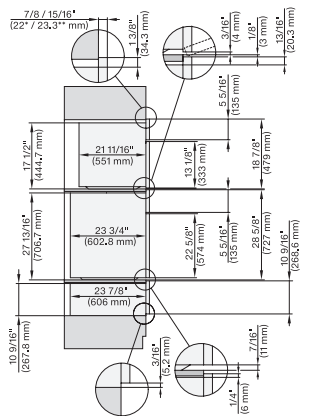

7/8" – 22" mm – Glas, 15/16" – 23.3" mm – Edelstahl

H6x70BM, ESW6x80, DGC7x7x(X), H7x70BM, ESW7x80, Combi, Installation drawing, Proud, Flush inset, NA

7/8" – 22" mm – Glas, 15/16" – 23.3" mm – Edelstahl

(H6560B, H6x60BP)+EBA6808, H6x70BM, ESW6x80, H7x6xBP+EBA7868, H7x70BM(X), ESW7x80, Combi, Proud, Flush inset, NA

7/8" – 22" mm – Glas, 15/16" – 23.3" mm – Edelstahl

H6x80(2)BP, H6x70BM, ESW6x80, DGC7x7x(X), H7x70BM(X), H7x80BP, ESW7x80, Combi, Installation drawing, Proud, Flush inset,