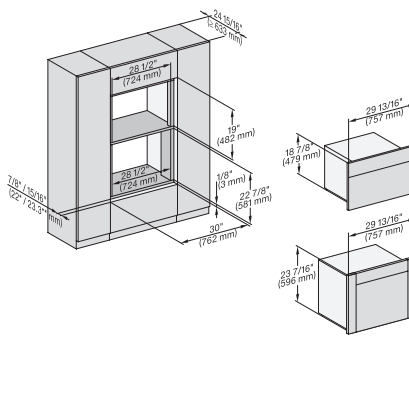

H 656x, H 6x60, DGC686x+EBA 6808, H 6x70, DGC 676x, DGC7x7x. EBA7868, H 7xxx, Fitti Combi, Install drawi, Flush inset, NA