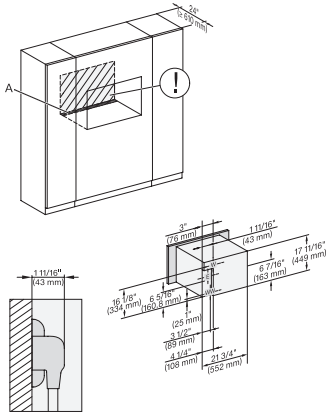

DGC 7875

30" Compact Combi-Steam Oven XL with DirectWater plus
for steam cooking, baking, roasting with roast probe + menu cooking.

installation 30 inch Proud wide front DGC30 XL, installation drawing, NA

A – Cut-out (1 9/16" x 19 11/16" / 40 mm x 500 mm) in the bottom of the cabinet for power cord and ventilation, – Electrical and water supplies are recommended to be placed in adjacent cabinetry., Additional cabinet depth is required when placing the electrical and water supplies behind the appliance., E = Electric connection