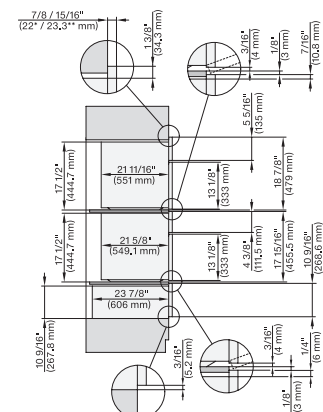

7/8" – 22\* mm – Glas, 15/16" – 23.3\*\* mm – Edelstahl

H 6x80 BP, H 6x70 BM, H 6x80-2BP, DGC7x7x, H7x70BM, H7x80BPx, Combi, Installation drawing, Proud, NA

7/8" – 22\* mm – Glas, 15/16" – 23.3\*\* mm – Edelstahl

H6x70BM, H6x00BM+EBA6808, ESW6x85, DGC7x70, H7xx0BM(x)+EBA7848, ESW7x70, EVS7670, Combi, Installation drawing, Proud, NA

7/8" – 22\* mm – Glas, 15/16" – 23.3\*\* mm – Edelstahl

H6x70BM, H6x00BM+EBA6808, ESW6x80, DGC7x7x(x), H7xx0BM(x)+EBA7848, ESW7x80, Combi, Installation drawing, Proud, NA