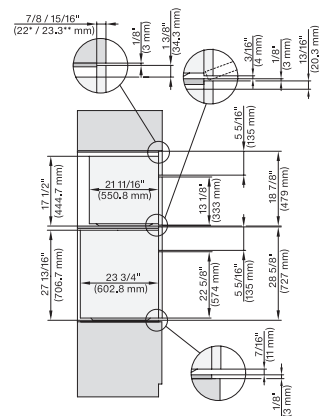

installation 30 inch Flush inset wide front BM30, installation drawing, NA

7/8" – 22" mm – Glas, 15/16" – 23.3\*\* mm – Edelstahl

installation 30 inch Proud BM30, installation drawing, NA

7/8" – 22" mm – Glas, 15/16" – 23.3\*\* mm – Edelstahl

7/8" – 22" mm – Glas, 15/16" – 23.3\*\* mm – Edelstahl

H 6x80 BP, H 6x70 BM, H 6x80-2BP, DGC 7x7x, H 7xxx Combi, Installation drawing, Flush inset, NA

7/8" – 22" mm – Glas, 15/16" – 23.3\*\* mm – Edelstahl