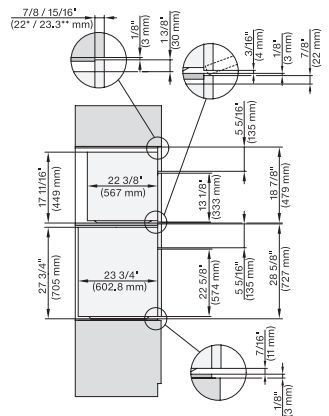

A – Cut-out (1 9/16" x 19 11/16" / 40 mm x 500 mm) in the bottom of the cabinet for power cord and ventilation, – Electrical and water supplies are recommended to be placed in adjacent cabinetry., Additional cabinet depth is required when placing the electrical and water supplies behind the appliance., E = Electric connection

side view, 30 inch Flush inset DGC30\_XL, installation drawing, NA

7/8" – 22" mm – Glass, 15/16" – 23.3" mm – Stainless steel

installation 30 inch Flush inset DGC30 XL, installation drawing, NA

A – Cut-out (1 9/16" x 19 11/16" / 40 mm x 500 mm) in the bottom of the cabinet for power cord and ventilation, – Electrical and water supplies are recommended to be placed in adjacent cabinetry., Additional cabinet depth is required when placing the electrical and water supplies behind the appliance., E = Electric connection

installation 30 inch Flush inset wide front DGC30 XL, installation drawing, NA

A – Cut-out (1 9/16" x 19 11/16" / 40 mm x 500 mm) in the bottom of the cabinet for power cord and ventilation, – Electrical and water supplies are recommended to be placed in adjacent cabinetry., Additional cabinet depth is required when placing the electrical and water supplies behind the appliance., E = Electric connection

DGC7xx0(X), H7x6xBP+EBA7848, side view, 30 Zoll, Flush inset, combi, XL, 650S

7/8" – 22" mm – Glass, 15/16" – 23.3" mm – Stainless steel

DGC7x7x(X), H7x8x(X)BP, side view, 30 Zoll, Flush inset, combi, XL, 650