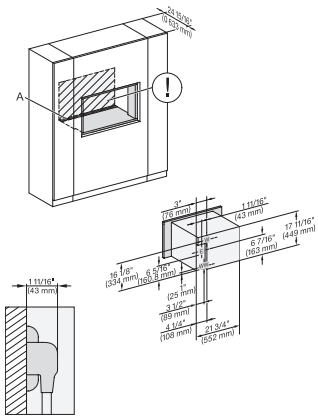

side view 30 inch Proud DGC30 XL, installation drawing,  
NA

7/8" – 22" mm – Glass, 15/16" – 23.3" mm – Stainless  
steel

installation 30 inch Proud DGC30 XL, installation drawing,  
NA

A – Cut-out (1 9/16" x 19 11/16" / 40 mm x 500 mm) in  
the bottom of the cabinet for power cord and ventilation, –  
Electrical and water supplies are recommended to be  
placed in adjacent cabinetry. Additional cabinet depth is  
required when placing the electrical and water supplies  
behind the appliance., E = Electric connection

A – Cut-out (1 9/16" x 19 11/16" / 40 mm x 500 mm) in the bottom of the cabinet for power cord and ventilation, – Electrical and water supplies are recommended to be placed in adjacent cabinetry., Additional cabinet depth is required when placing the electrical and water supplies behind the appliance., E = Electric connection

side view, 30 inch Flush inset DGC30\_XL, installation drawing, NA

7/8" – 22" mm – Glass, 15/16" – 23.3" mm – Stainless steel

installation 30 inch Flush inset DGC30 XL, installation drawing, NA

A – Cut-out (1 9/16" x 19 11/16" / 40 mm x 500 mm) in the bottom of the cabinet for power cord and ventilation, – Electrical and water supplies are recommended to be placed in adjacent cabinetry., Additional cabinet depth is required when placing the electrical and water supplies behind the appliance., E = Electric connection

installation 30 inch Flush inset wide front DGC30 XL, installation drawing, NA

A – Cut-out (1 9/16" x 19 11/16" / 40 mm x 500 mm) in the bottom of the cabinet for power cord and ventilation, – Electrical and water supplies are recommended to be placed in adjacent cabinetry., Additional cabinet depth is required when placing the electrical and water supplies behind the appliance., E = Electric connection