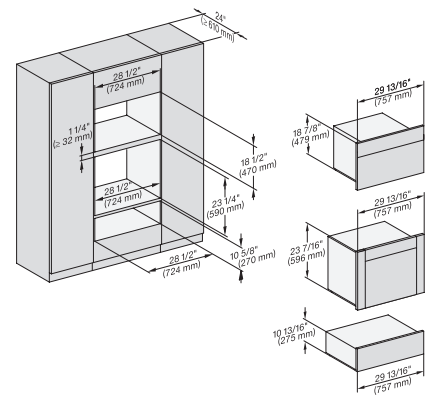

(H6560B, H6x60BP, DGC686xAM)+EBA6808; H6x70BM, ESW6x80, DGC676x, NA7000 Fitting Combi, Installation drawing, Proud, NA