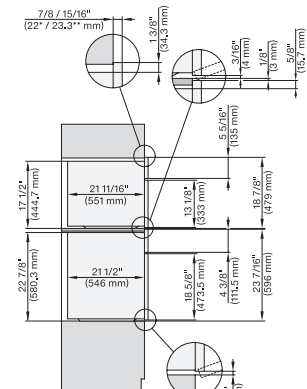

H6560B + EBA6808, H6x60BP + EBA6808, H6x70BM, DGC7xxx+EBA7484, H7xxx+EBA7686, Combi, Installation drawing, Proud, NA

7/8" – 22* mm – Glas, 15/16" – 23.3** mm – Edelstahl