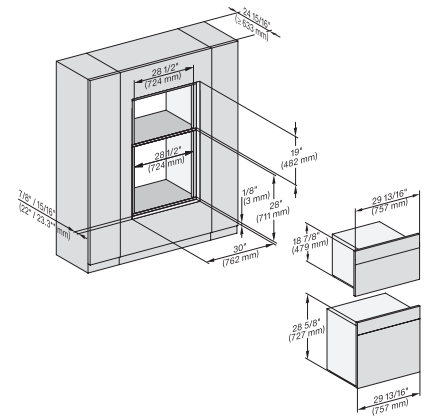

H 6x80 BP, H 6x70 BM, H 6x80-2BP, DGC 7x7x, H7xxx x BM/BP/BPX, H 2880 PB, Installation drawing, Flush inset, NA