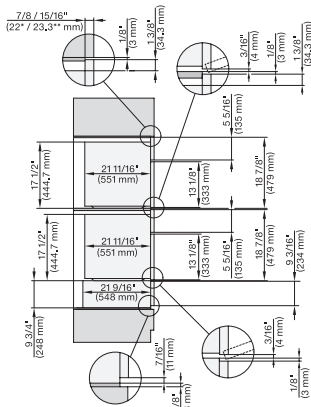

installation 30 inch Flush inset wide front BM30, installation drawing, NA

7/8" – 22" mm – Glas, 15/16" – 23.3\*\* mm – Edelstahl

installation 30 inch Proud BM30, installation drawing, NA

7/8" – 22" mm – Glas, 15/16" – 23.3\*\* mm – Edelstahl

7/8" – 22" mm – Glas, 15/16" – 23.3\*\* mm – Edelstahl

H 6x80 BP, H 6x70 BM, H 6x80-2BP, DGC 7x7x, H 7xxx Combi, Installation drawing, Flush inset, NA

7/8" – 22" mm – Glas, 15/16" – 23.3\*\* mm – Edelstahl

H 6x70 BM, H 6x00 BM + EBA 6808, ESW 6x85, DGC7x7x, EBA7848, H7xxx, ESW7x70 Combi, Installation drawing, Flush inset, NA

7/8" – 22" mm – Glas, 15/16" – 23.3\*\* mm – Edelstahl

H 6x70 BM, ESW 6x85, DGC7xxx, H7x7x, ESW 7x70 Combi, Installation drawing, Flush inset, Flush inset, NA

7/8" – 22" mm – Glas, 15/16" – 23.3\*\* mm – Edelstahl

H 6x70 BM, ESW 6x80, DGC7xxx, H7x70, ESW 7x80 Combi, Installation drawing, Flush inset, Flush inset, NA

7/8" – 22" mm – Glas, 15/16" – 23.3\*\* mm – Edelstahl