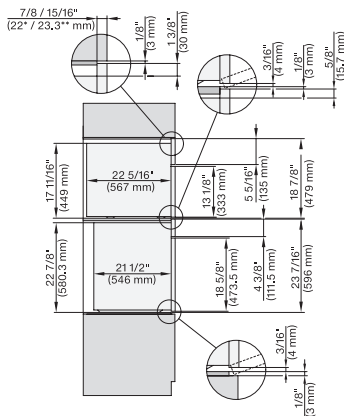

A – Cut-out (1 9/16" x 19 11/16" / 40 mm x 500 mm) in the bottom of the cabinet for power cord and ventilation, – Electrical and water supplies are recommended to be placed in adjacent cabinetry., Additional cabinet depth is required when placing the electrical and water supplies behind the appliance., E = Electric connection

side view, 30 inch Flush inset DGC30\_XL, installation drawing, NA

7/8" – 22" mm – Glass, 15/16" – 23.3" mm – Stainless steel

installation 30 inch Flush inset DGC30 XL, installation drawing, NA

A – Cut-out (1 9/16" x 19 11/16" / 40 mm x 500 mm) in the bottom of the cabinet for power cord and ventilation, – Electrical and water supplies are recommended to be placed in adjacent cabinetry., Additional cabinet depth is required when placing the electrical and water supplies behind the appliance., E = Electric connection

installation 30 inch Flush inset wide front DGC30 XL, installation drawing, NA

A – Cut-out (1 9/16" x 19 11/16" / 40 mm x 500 mm) in the bottom of the cabinet for power cord and ventilation, – Electrical and water supplies are recommended to be placed in adjacent cabinetry., Additional cabinet depth is required when placing the electrical and water supplies behind the appliance., E = Electric connection

DGC7xx0(X), H7x6xBP+EBA7848, side view, 30 Zoll, Flush inset, combi, XL, 650S

7/8" – 22" mm – Glass, 15/16" – 23.3" mm – Stainless steel

DGC7x7x(X), H7x8x(X)BP, side view, 30 Zoll, Flush inset, combi, XL, 650