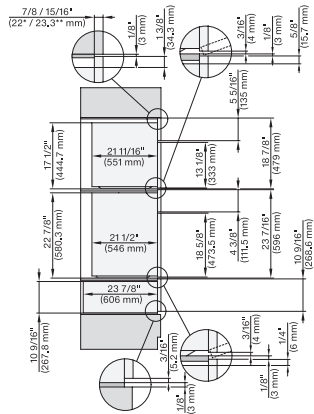

DGC 7875

30" Compact Combi-Steam Oven XL with DirectWater plus
for steam cooking, baking, roasting with roast probe + menu cooking.

(H 6560 B, H 6x60 BP) + EBA6808; H 6x70, ESW 6x80, H7xxx, EBA7868, ESW7x80 Combi, Installation drawing, Flush inset, NA

7/8" – 22* mm – Glas, 15/16" – 23.3** mm – Edelstahl