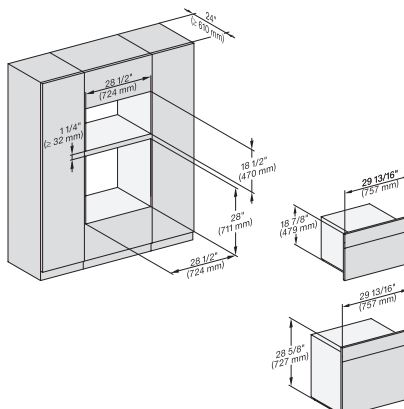

H6x80BP, H6x70BM, H6x80-2BP, DGC7x7x, H7x70BM, H2x80BP, H7x80BP(X), Fitting Combi, Installation drawing, Proud, NA