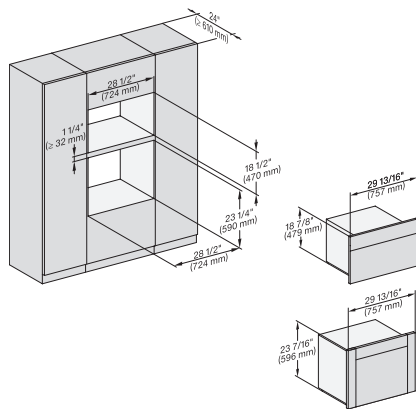

(H6560B, H6x60BP, DGC686xAM)+EBA6808, H6x70BM, DGC676x, DGC7x70, H7x6xBP+EBA7868, Fitting Combi, Installation drawing, Proud, NA