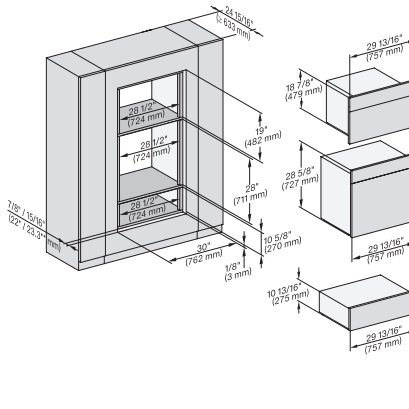

H 6x60 B/BP, DGC 686x AM, EBA 6808; H 6x70 BM, DGC 676x, DGC7xxx, H7xxxBP, EBA7868 Installation drawing, Flush inset, NA

H 6x80 BP, H 6x70 BM, ESW 6x80, H 6x80-2BP, DGC7x7x, H7xxxBM/BMx/BP, H2xxxBP, ESW7xxx, NA