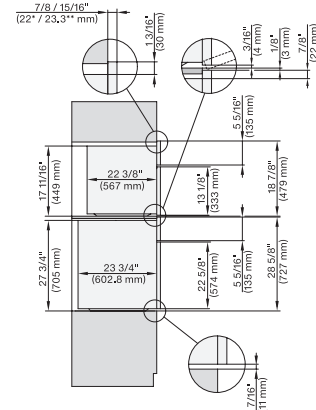

DGC7xx0(X), H7x6xBP+EBA7848, side view, 30 Zoll, Flush inset, combi, XL, 650S

7/8" – 22" mm – Glass, 15/16" – 23.3" mm – Stainless steel

DGC7x7x(X), H7x8x(X)BP, side view, 30 Zoll, Flush inset, combi, XL, 650

7/8" – 22" mm – Glass, 15/16" – 23.3" mm – Stainless steel

## DGC 7875

30" Compact Combi-Steam Oven XL with DirectWater plus  
for steam cooking, baking, roasting with roast probe + menu cooking.

DGC7x7x(X), H7x70BM(X), H7x40BM+EBA7848, ESW7x80, side view, 30 Zoll, Flush inset, combi, 450S

7/8" – 22" mm – Glass, 15/16" – 23.3\*\* mm – Stainless steel

DGC7xxx(X), H7x6x+EBA7868, side view, 30 Zoll, Proud, combi, XL; 650S

7/8" – 22" mm – Glass, 15/16" – 23.3\*\* mm – Stainless steel

DGC7xxx, H2x80BP, H7x8xBP(X), side view, 30 Zoll, Proud, combi, XL, 650