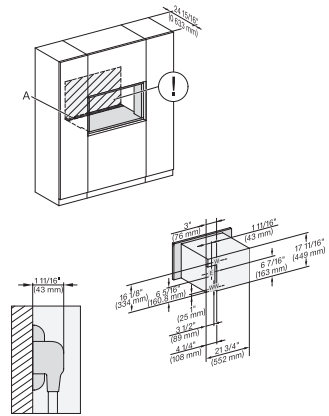

side view 30 inch Proud DGC30 XL, installation drawing,  
NA

7/8" – 22" mm – Glass, 15/16" – 23.3" mm – Stainless  
steel

installation 30 inch Proud DGC30 XL, installation drawing,  
NA

A – Cut-out (1 9/16" x 19 11/16" / 40 mm x 500 mm) in  
the bottom of the cabinet for power cord and ventilation, –  
Electrical and water supplies are recommended to be  
placed in adjacent cabinetry. Additional cabinet depth is  
required when placing the electrical and water supplies  
behind the appliance., E = Electric connection

## DGC 7875

30" Compact Combi-Steam Oven XL with DirectWater plus  
for steam cooking, baking, roasting with roast probe + menu cooking.

installation 30 inch Proud wide front DGC30 XL, installation drawing, NA

A – Cut-out (1 9/16" x 19 11/16" / 40 mm x 500 mm) in the bottom of the cabinet for power cord and ventilation, – Electrical and water supplies are recommended to be placed in adjacent cabinetry., Additional cabinet depth is required when placing the electrical and water supplies behind the appliance., E = Electric connection

side view, 30 inch Flush inset DGC30\_XL, installation drawing, NA

7/8" – 22" mm – Glass, 15/16" – 23.3" mm – Stainless steel

installation 30 inch Flush inset DGC30 XL, installation drawing, NA

A – Cut-out (1 9/16" x 19 11/16" / 40 mm x 500 mm) in the bottom of the cabinet for power cord and ventilation, – Electrical and water supplies are recommended to be placed in adjacent cabinetry., Additional cabinet depth is required when placing the electrical and water supplies behind the appliance., E = Electric connection