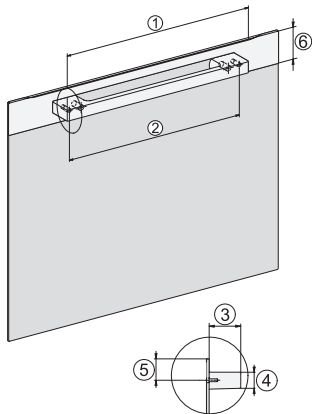

Handle DGC74xx, DGC76xx, DGC78xx, PureLine – NA7000 - Installation drawing

DGC7470, DGC7670, DGC7870, DGC7875, DGC7680, DGC7685, DGC7880, DGC7885; 19 11/16" / 500 mm, 17 1/2" / 444 mm, 1 7/8" / 47 mm, 15/16" / 24 mm, 1 1/4" / 32,5 mm, 2 9/16" / 65 mm, DGC7440, DGC7640, DGC7840, DGC7845, DGC7860, DGC7865; 15 3/4" / 400 mm, 14 3/16" / 360 mm, 1 7/8" / 47 mm, 15/16" / 24 mm, 1 1/4" / 32,5 mm, 2 9/16" / 65 mm