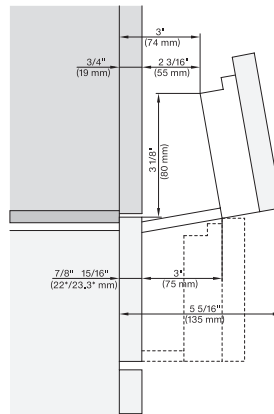

DGC7xx0(X), H7x6xBP+EBA7848, side view, 30 Zoll, Flush inset, combi, XL, 650S

7/8" – 22" mm – Glass, 15/16" – 23.3" mm – Stainless steel

DGC7x7x(X), H7x8x(X)BP, side view, 30 Zoll, Flush inset, combi, XL, 650

7/8" – 22" mm – Glass, 15/16" – 23.3\*\* mm – Stainless steel

DGC7xxx(X), H7x6x+EBA7868, side view, 30 Zoll, Proud, combi, XL; 650S

7/8" – 22" mm – Glass, 15/16" – 23.3\*\* mm – Stainless steel

DGC7xxx, H2x80BP, H7x8xBP(X), side view, 30 Zoll, Proud, combi, XL, 650

7/8" – 22" mm – Glass, 15/16" – 23.3\*\* mm – Stainless steel

Handle DGC74xx, DGC76xx, DGC78xx, PureLine – NA7000 - Installation drawing

DGC7470, DGC7670, DGC7870, DGC7875, DGC7680, DGC7685, DGC7880, DGC7885; 19 11/16" / 500 mm, 17 1/2" / 444 mm, 1 7/8" / 47 mm, 15/16" / 24 mm, 1 1/4" / 32,5 mm, 2 9/16" / 65 mm, DGC7440, DGC7640, DGC7840, DGC7845, DGC7860, DGC7865; 15 3/4" / 400 mm, 14 3/16" / 360 mm, 1 7/8" / 47 mm, 15/16" / 24 mm, 1 1/4" / 32,5 mm, 2 9/16" / 65 mm

Swivel range Flush inset DGC 30 inch, installation drawing, NA

7/8" – 22" mm – Glas, 15/16" – 23.3\*\* mm – Edelstahl

swivel range 30 inch Proud DGC, installation drawing, NA

7/8" – 22" mm – Glas, 15/16" – 23.3\*\* mm – Edelstahl