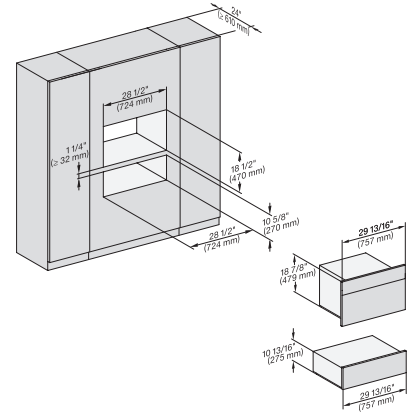

H6x70BM, ESW6x80, DGC7x7(X), H7x70BM(X),
ESW7x80, Fitting Combi wide front, Installation drawing,
Proud, NA