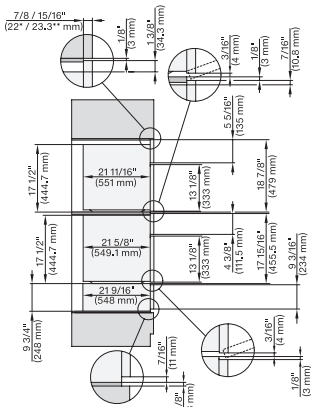

installation 30 inch Flush inset wide front BM30, installation drawing, NA

7/8" – 22" mm – Glas, 15/16" – 23.3\*\* mm – Edelstahl

installation 30 inch Proud BM30, installation drawing, NA

7/8" – 22" mm – Glas, 15/16" – 23.3\*\* mm – Edelstahl

installation 30 inch Proud wide front BM30, installation drawing, NA

7/8" – 22" mm – Glas, 15/16" – 23.3\*\* mm – Edelstahl

H 6560 B + EBA 6808, H 6x60 BP + EBA 6808, H 6x70 BM, DGC 7xxx, EBA 78x8, H 7xxx Combi, Install drawing, Flush inset, NA

7/8" – 22" mm – Glas, 15/16" – 23.3\*\* mm – Edelstahl

H 6x80 BP, H 6x70 BM, H 6x80-2BP, DGC 7x7x, H 7xxx Combi, Installation drawing, Flush inset, NA

7/8" – 22" mm – Glas, 15/16" – 23.3\*\* mm – Edelstahl

H 6x70 BM, H 6x00 BM + EBA 6808, ESW 6x85, DGC7x7x, EBA7848, H7xxx, ESW7x70 Combi, Installation drawing, Flush inset, NA

7/8" – 22" mm – Glas, 15/16" – 23.3\*\* mm – Edelstahl

H 6x70 BM, ESW 6x85, DGC7xxx, H7x7x, ESW 7x70 Combi, Installation drawing, Flush inset, Flush inset, NA