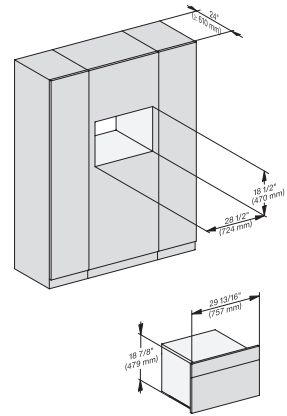

## DGC 7875

30" Compact Combi-Steam Oven XL with DirectWater plus  
for steam cooking, baking, roasting with roast probe + menu cooking.

installation 30 inch Flush inset BM30, installation drawing, NA

7/8" – 22" mm – Glas, 15/16" – 23.3\*\* mm – Edelstahl

installation 30 inch Flush inset wide front BM30, installation drawing, NA

7/8" – 22" mm – Glas, 15/16" – 23.3\*\* mm – Edelstahl

installation 30 inch Proud BM30, installation drawing, NA

7/8" – 22" mm – Glas, 15/16" – 23.3\*\* mm – Edelstahl