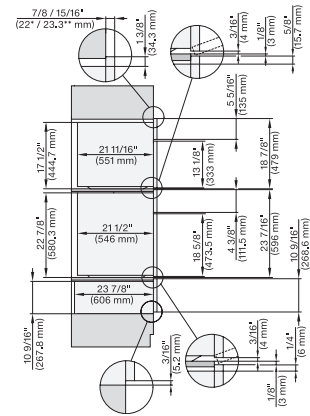

7/8" – 22\* mm – Glas, 15/16" – 23.3\*\* mm – Edelstahl

7/8" – 22" mm – Glas, 15/16" – 23.3" mm – Edelstahl

H6x70BM, ESW6x80, DGC7x7x(X), H7x70BM, ESW7x80, Combi, Installation drawing, Proud, Flush inset, NA

7/8" – 22" mm – Glas, 15/16" – 23.3" mm – Edelstahl