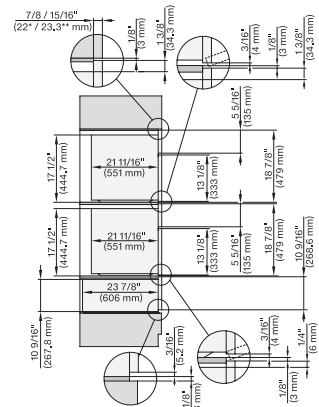

installation 30 inch Flush inset wide front BM30, installation drawing, NA

7/8" – 22" mm – Glas, 15/16" – 23.3\*\* mm – Edelstahl

installation 30 inch Proud BM30, installation drawing, NA

7/8" – 22" mm – Glas, 15/16" – 23.3\*\* mm – Edelstahl

7/8" – 22" mm – Glas, 15/16" – 23.3\*\* mm – Edelstahl

H 6x80 BP, H 6x70 BM, H 6x80-2BP, DGC 7x7x, H 7xxx Combi, Installation drawing, Flush inset, NA

7/8" – 22" mm – Glas, 15/16" – 23.3\*\* mm – Edelstahl

H 6x70 BM, H 6x00 BM + EBA 6808, ESW 6x85, DGC7x7x, EBA7848, H7xxx, ESW7x70 Combi, Installation drawing, Flush inset, NA

7/8" – 22" mm – Glas, 15/16" – 23.3\*\* mm – Edelstahl

H 6x70 BM, ESW 6x85, DGC7xxx, H7x7x, ESW 7x70 Combi, Installation drawing, Flush inset, Flush inset, NA

7/8" – 22" mm – Glas, 15/16" – 23.3\*\* mm – Edelstahl

H 6x70 BM, ESW 6x80, DGC7xxx, H7x70, ESW 7x80 Combi, Installation drawing, Flush inset, Flush inset, NA

7/8" – 22" mm – Glas, 15/16" – 23.3\*\* mm – Edelstahl