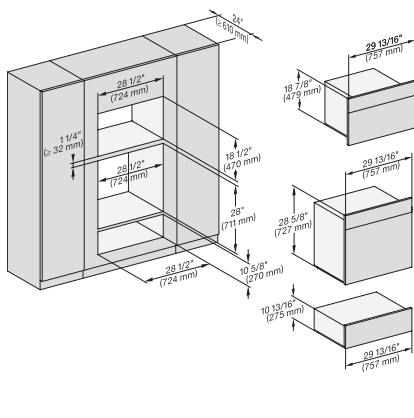

H 6x80 BP, H 6x70 BM, ESW 6x80, H 6x80-2BP,
NA7000, Fitting Combi wide front, Installation drawing,
Proud, NA