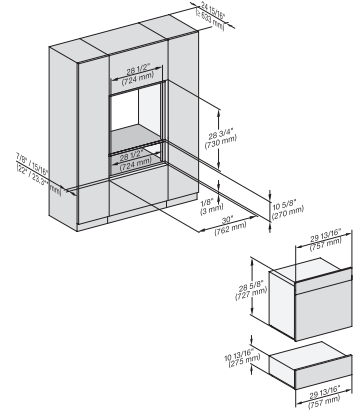

H 6x80 BP, ESW 6x80, H 6x80-2BP, DGC7x8x, H7x8x, ESW7x80, H 2x8x Fitting Combi, Installation drawing, Flush inset, NA