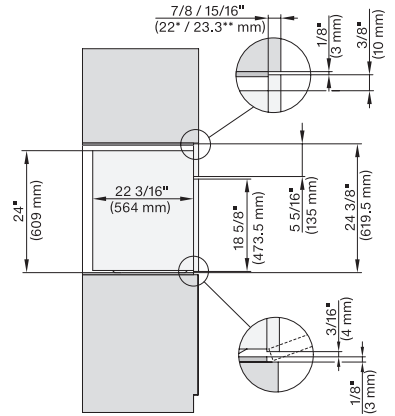

### 30" Combi-Steam Oven XXL

for steam cooking, baking, roasting with roast probe + menu cooking.

DGC786x(+EBA6808), DGC7x8x, Installation, 30 Zoll, Proud, XXL,

A – Cut-out (1 9/16" x 19 11/16" / 40 mm x 500 mm) in the bottom of the cabinet for power cord and ventilation, – Electrical and water supplies are recommended to be placed in adjacent cabinetry., Additional cabinet depth is required when placing the electrical and water supplies behind the appliance., E = Electric connection

DGC786x(+EBA7848), DGC7x8x, Installation, 30 Zoll, Proud, wide front, XXL,

A – Cut-out (1 9/16" x 19 11/16" / 40 mm x 500 mm) in the bottom of the cabinet for power cord and ventilation, – Electrical and water supplies are recommended to be placed in adjacent cabinetry., Additional cabinet depth is required when placing the electrical and water supplies behind the appliance., E = Electric connection

DGC7x8x(X), side view, 30 Zoll, Flush inset, XXL

7/8" – 22" mm – Glass, 15/16" – 23.3" mm – Stainless steel

DGC7x8x(X), Einbau, 30 Zoll, Flush inset, XXL

7/8" – 22" mm – Glass, 15/16" – 23.3" mm – Stainless steel

DGC7x8x(X), Einbau, 30 Zoll, Flush inset, wide front, XXL

7/8" – 22" mm – Glass, 15/16" – 23.3" mm – Stainless steel

DGC7x8x(X)+EBA6808, Installation, 30 Zoll, Flush inset, XXL

A – Cut-out (1 9/16" x 19 11/16" / 40 mm x 500 mm) in the bottom of the cabinet for power cord and ventilation, – Electrical and water supplies are recommended to be placed in adjacent cabinetry., Additional cabinet depth is required when placing the electrical and water supplies behind the appliance., E = Electric connection