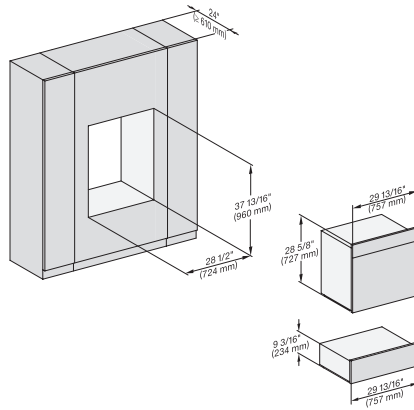

7/8" – 22" mm – Glass, 15/16" – 23.3" mm – Stainless steel

DGC 7680

30" Combi-Steam Oven XXL

for steam cooking, baking, roasting with roast probe + menu cooking.

DGC7x8x, ESW7x70, EVS7670, Einbau, 30 Zoll, Proud, combi, XXL

7/8" - 22" mm - Glass, 15/16" - 23.3\*\* mm - Stainless steel

DGX7x8x, ESW7x70, EVS7670, Einbau, 30 Zoll, Proud, combi, wide front, XXL

Handle DGC74xx, DGC76xx, DGC78xx, PureLine - NA7000 - Installation drawing