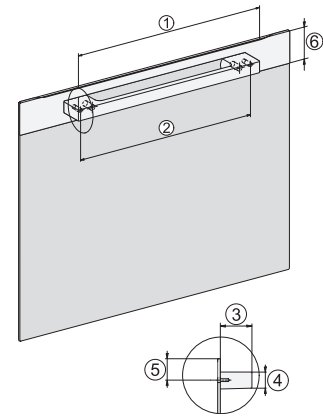

7/8" - 22" mm - Glass, 15/16" - 23.3\*\* mm - Stainless steel

DGX7x8x, ESW7x70, EVS7670, Einbau, 30 Zoll, Proud, combi, wide front, XXL

Handle DGC74xx, DGC76xx, DGC78xx, PureLine - NA7000 - Installation drawing