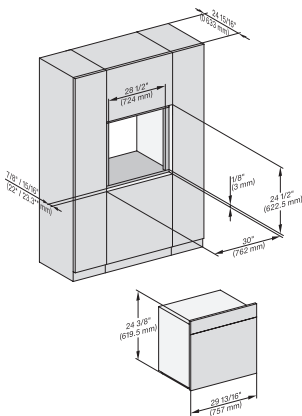

### 30" Combi-Steam Oven XXL

for steam cooking, baking, roasting with roast probe + menu cooking.

DGC786x(+EBA6808), DGC7x8x, Installation, 30 Zoll, Proud, XXL,

A – Cut-out (1 9/16" x 19 11/16" / 40 mm x 500 mm) in the bottom of the cabinet for power cord and ventilation, – Electrical and water supplies are recommended to be placed in adjacent cabinetry., Additional cabinet depth is required when placing the electrical and water supplies behind the appliance., E = Electric connection

DGC786x(+EBA7848), DGC7x8x, Installation, 30 Zoll, Proud, wide front, XXL,

A – Cut-out (1 9/16" x 19 11/16" / 40 mm x 500 mm) in the bottom of the cabinet for power cord and ventilation, – Electrical and water supplies are recommended to be placed in adjacent cabinetry., Additional cabinet depth is required when placing the electrical and water supplies behind the appliance., E = Electric connection

DGC7x8x(X), side view, 30 Zoll, Flush inset, XXL

7/8" – 22" mm – Glass, 15/16" – 23.3" mm – Stainless steel

DGC7x8x(X), Einbau, 30 Zoll, Flush inset, XXL

7/8" – 22" mm – Glass, 15/16" – 23.3" mm – Stainless steel

DGC7x8x(X), Einbau, 30 Zoll, Flush inset, wide front, XXL

7/8" – 22" mm – Glass, 15/16" – 23.3" mm – Stainless steel

DGC7x8x(X)+EBA6808, Installation, 30 Zoll, Flush inset, XXL

A – Cut-out (1 9/16" x 19 11/16" / 40 mm x 500 mm) in the bottom of the cabinet for power cord and ventilation, – Electrical and water supplies are recommended to be placed in adjacent cabinetry., Additional cabinet depth is required when placing the electrical and water supplies behind the appliance., E = Electric connection