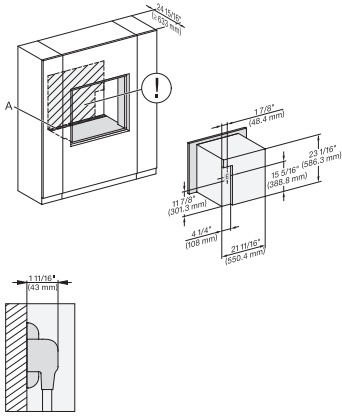

DGC786x(+EBA7848), DGC7x8x, Installation, 30 Zoll, Proud, wide front, XXL,

A – Cut-out (1 9/16" x 19 11/16" / 40 mm x 500 mm) in the bottom of the cabinet for power cord and ventilation, – Electrical and water supplies are recommended to be placed in adjacent cabinetry., Additional cabinet depth is required when placing the electrical and water supplies behind the appliance., E = Electric connection

DGC7x8x(X), side view, 30 Zoll, Flush inset, XXL

7/8" – 22" mm – Glass, 15/16" – 23.3" mm – Stainless steel

DGC7x8x(X), Einbau, 30 Zoll, Flush inset, XXL

7/8" – 22" mm – Glass, 15/16" – 23.3" mm – Stainless steel

DGC7x8x(X), Einbau, 30 Zoll, Flush inset, wide front, XXL

7/8" – 22" mm – Glass, 15/16" – 23.3" mm – Stainless steel

DGC7x8x(X)+EBA6808, Installation, 30 Zoll, Flush inset, XXL

A – Cut-out (1 9/16" x 19 11/16" / 40 mm x 500 mm) in the bottom of the cabinet for power cord and ventilation, – Electrical and water supplies are recommended to be placed in adjacent cabinetry., Additional cabinet depth is required when placing the electrical and water supplies behind the appliance., E = Electric connection

### 30" Combi-Steam Oven XXL

for steam cooking, baking, roasting with roast probe + menu cooking.

DGC7xxx(+EBA7848), Installation, 30 Zoll, Flush inset, wide front, XXL

A – Cut-out (1 9/16" x 19 11/16" / 40 mm x 500 mm) in the bottom of the cabinet for power cord and ventilation, – Electrical and water supplies are recommended to be placed in adjacent cabinetry., Additional cabinet depth is required when placing the electrical and water supplies behind the appliance., E = Electric connection