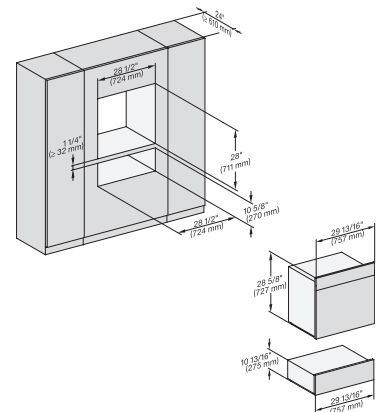

H 6x80 BP, ESW 6x80, H 6x80-2BP, NA7000 Fitting Combi wide front, Installation drawing, Proud, NA