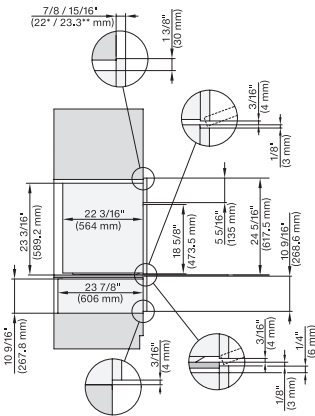

DC7x8x, ESW7x70, EVS7670 Einbau, 30 Zoll, Flush inset, combi, XXL

7/8" – 22" mm – Glass, 15/16" – 23.3" mm – Stainless steel

DGC7x8x, ESW7x70, EVS7670, Einbau, 30 Zoll, Flush inset, combi, wide front, XXL

7/8" – 22" mm – Glass, 15/16" – 23.3" mm – Stainless steel

DGC7x8x, H7x6xBP+EBA7848, side view, 30 Zoll, Proud, combi, XXL, 650S

7/8" – 22" mm – Glass, 15/16" – 23.3" mm – Stainless steel

DGC7x8x, H2x80BP, H7x8xBP(X), side view, 30 Zoll, Proud, combi, XXL 650

7/8" – 22" mm – Glass, 15/16" – 23.3" mm – Stainless steel

DGC7x8x, ESW7x70, EVS7670, side view, 30 Zoll, Proud, combi, XXL

7/8" – 22" mm – Glass, 15/16" – 23.3" mm – Stainless steel

DGC7x8x, ESW7x80, side view, 30 Zoll, Proud, combi, XXL

7/8" – 22" mm – Glass, 15/16" – 23.3" mm – Stainless steel

DGC786x+EBA7868, DGC7x8x, ESW7x70, EVS7670, side view, 30 Zoll, Proud, combi, XXL

7/8" – 22" mm – Glass, 15/16" – 23.3" mm – Stainless steel

DGC7x8x(X), H2x80BP, H7x8xBP(X), ESW7x80, side view, 30 Zoll, Proud, combi, XXL, 650