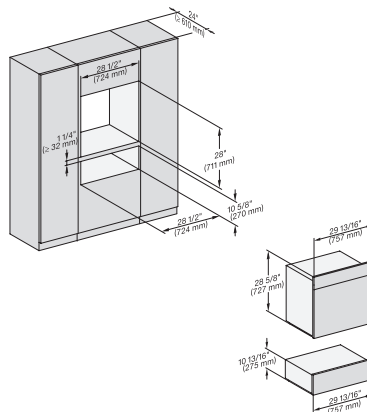

7/8" – 22" mm – Glas, 15/16" – 23.3" mm – Edelstahl

DGC 6x0x-1 + EBA 6808, DGC 6x6x (AM) + EBA 6808, DGC 7xxx(X) + EBA784/68 installation drawing, Proud, NA

7/8" – 22" mm – Glas, 15/16" – 23.3" mm – Edelstahl

H 6x80 BP, ESW 6x80, H 6x80-2BP, DGC7x8x, H7x8x, ESW7x80, H 2x8x Fitting Combi, Installation drawing, Flush inset, NA

H 6x80 BP, ESW 6x80, H 6x80-2BP, DGC 7x8x, H 2x80BP, H 7x80 BP/BPX, ESW 7x80 Installation drawing, Flush inset, NA