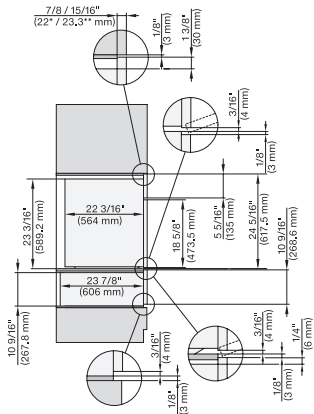

DGC7x8x(X), Einbau, 30 Zoll, Flush inset, wide front, XXL

7/8" – 22" mm – Glass, 15/16" – 23.3" mm – Stainless steel

DGC7x8x(X)+EBA6808, Installation, 30 Zoll, Flush inset, XXL

A – Cut-out (1 9/16" x 19 11/16" / 40 mm x 500 mm) in the bottom of the cabinet for power cord and ventilation, – Electrical and water supplies are recommended to be placed in adjacent cabinetry., Additional cabinet depth is required when placing the electrical and water supplies behind the appliance., E = Electric connection

DGC7x8x, H7x6x+EBA7868, side view, 30 Zoll, Flush inset, combi, XXL, 650S

7/8" – 22" mm – Glass, 15/16" – 23.3" mm – Stainless steel

DGC7x8x, H2x80BP, H7x8xBP(X), side view, 30 Zoll, Flush inset, combi, XXL 650

7/8" – 22" mm – Glass, 15/16" – 23.3" mm – Stainless steel

DGC7x8x, ESW7x70, EVS7670, side view, 30 Zoll, Flush inset, combi, XXL

7/8" – 22" mm – Glass, 15/16" – 23.3" mm – Stainless steel

DGC7x8x, ESW7x80, side view, 30 Zoll, Flush inset, combi, XXL

7/8" – 22" mm – Glass, 15/16" – 23.3" mm – Stainless steel

DGC786x+EBA7868, DGC7x8x, ESW7x70, EVS7670, side view, 30 Zoll, Flush inset, combi, XXL

7/8" – 22" mm – Glass, 15/16" – 23.3" mm – Stainless steel