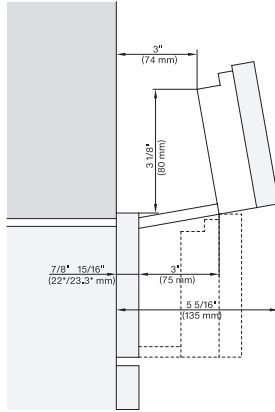

7/8" – 22" mm – Glas, 15/16" – 23.3" mm – Edelstahl

DGC 6x0x-1 + EBA 6808, DGC 6x6x (AM) + EBA 6808, DGC 7xxx(X) + EBA784/68 installation drawing, Proud, NA

7/8" – 22" mm – Glas, 15/16" – 23.3" mm – Edelstahl

DGC7x8x, side view, 30 Zoll, Proud

7/8" – 22" mm – Glas, 15/16" – 23.3" mm – Stainless steel

DGC7x8x(X), Einbau, 30 Zoll, Proud, XXL

DGC7x8x, Einbau, 30 Zoll, Proud, wide front, XXL

DGC7x8x(X), side view, 30 Zoll, Flush inset, XXL

7/8" – 22" mm – Glass, 15/16" – 23.3" mm – Stainless steel

DGC7x8x(X), Einbau, 30 Zoll, Flush inset, XXL

7/8" – 22" mm – Glass, 15/16" – 23.3" mm – Stainless steel