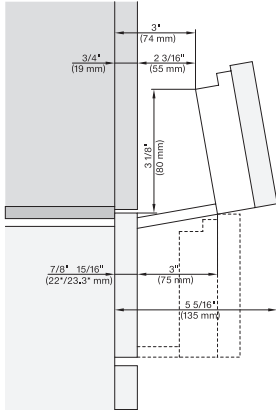

DGC 7680

30" Combi-Steam Oven XXL

for steam cooking, baking, roasting with roast probe + menu cooking.

DGC 6x0x-1 + EBA 6808, DGC 6x6x (AM) + EBA 6808, DGC 7xxx(EBA 784/68) installation drawing, Flush inset, NA

7/8" – 22" mm – Glas, 15/16" – 23.3" mm – Edelstahl