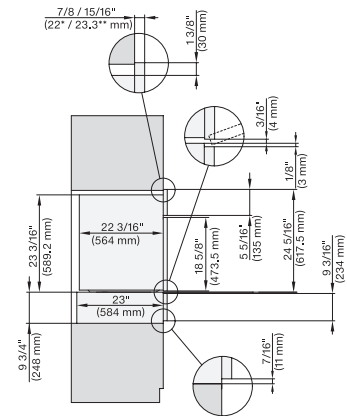

DC7x8x, ESW7x70, EVS7670 Einbau, 30 Zoll, Flush inset, combi, XXL

7/8" – 22" mm – Glass, 15/16" – 23.3" mm – Stainless steel

DGC7x8x, ESW7x70, EVS7670, Einbau, 30 Zoll, Flush inset, combi, wide front, XXL

7/8" – 22" mm – Glass, 15/16" – 23.3" mm – Stainless steel

DGC7x8x, H7x6xBP+EBA7848, side view, 30 Zoll, Proud, combi, XXL, 650S

7/8" – 22" mm – Glass, 15/16" – 23.3" mm – Stainless steel

DGC7x8x, H2x80BP, H7x8xBP(X), side view, 30 Zoll, Proud, combi, XXL 650

7/8" – 22" mm – Glass, 15/16" – 23.3" mm – Stainless steel

DGC7x8x, ESW7x70, EVS7670, side view, 30 Zoll, Proud, combi, XXL

7/8" – 22" mm – Glass, 15/16" – 23.3" mm – Stainless steel

DGC7x8x, ESW7x80, side view, 30 Zoll, Proud, combi, XXL

7/8" – 22" mm – Glass, 15/16" – 23.3" mm – Stainless steel

DGC786x+EBA7868, DGC7x8x, ESW7x70, EVS7670, side view, 30 Zoll, Proud, combi, XXL

7/8" – 22" mm – Glass, 15/16" – 23.3" mm – Stainless steel

DGC7x8x(X), H2x80BP, H7x8xBP(X), ESW7x80, side view, 30 Zoll, Proud, combi, XXL, 650