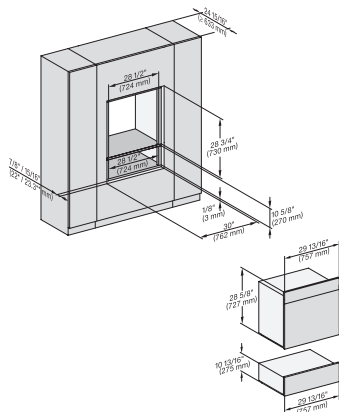

7/8" – 22" mm – Glas, 15/16" – 23.3" mm – Edelstahl

DGC 6x0x-1 + EBA 6808, DGC 6x6x (AM) + EBA 6808, DGC 7xxx(X) + EBA784/68 installation drawing, Proud, NA

7/8" – 22" mm – Glas, 15/16" – 23.3" mm – Edelstahl

H 6x80 BP, ESW 6x80, H 6x80-2BP, DGC7x8x, H7x8x, ESW7x80, H 2x8x Fitting Combi, Installation drawing, Flush inset, NA

H 6x80 BP, ESW 6x80, H 6x80-2BP, DGC 7x8x, H 2x80BP, H 7x80 BP/BPX, ESW 7x80 Installation drawing, Flush inset, NA