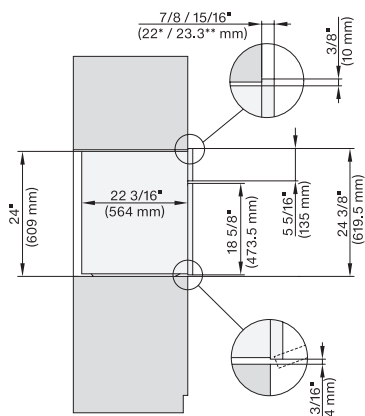

H 6x80 BP, ESW 6x80, H 6x80-2BP, DGC7x8x, H7x8x, ESW7x80, H 2x8x Fitting Combi, Installation drawing, Flush inset, NA

H 6x80 BP, ESW 6x80, H 6x80-2BP, DGC 7x8x, H 2x80BP, H 7x80 BP/BPX, ESW 7x80 Installation drawing, Flush inset, NA

DGC7x8x, side view, 30 Zoll, Proud

7/8" – 22" mm – Glas, 15/16" – 23.3" mm – Stainless steel

DGC7x8x(X), Einbau, 30 Zoll, Proud, XXL

DGC7x8x, Einbau, 30 Zoll, Proud, wide front, XXL

DGC7x8x(X), side view, 30 Zoll, Flush inset, XXL

7/8" – 22" mm – Glass, 15/16" – 23.3" mm – Stainless steel

DGC7x8x(X), Einbau, 30 Zoll, Flush inset, XXL

7/8" – 22" mm – Glass, 15/16" – 23.3" mm – Stainless steel