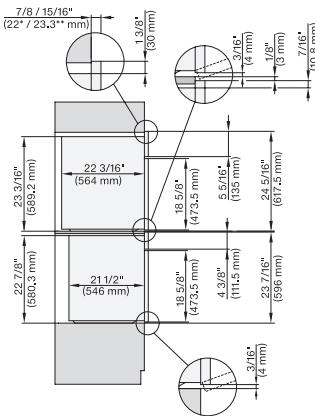

DGC7x8x, H7x6xBP+EBA7848, side view, 30 Zoll, Proud, combi, XXL, 650S

7/8" – 22" mm – Glass, 15/16" – 23.3" mm – Stainless steel