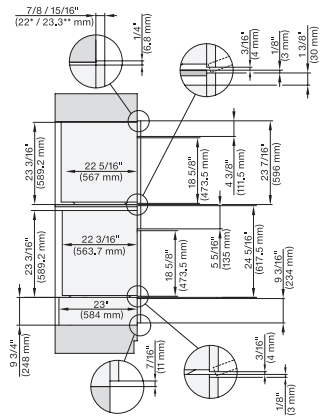

DC7x8x, ESW7x70, EVS7670 Einbau, 30 Zoll, Flush inset, combi, XXL

7/8" – 22" mm – Glass, 15/16" – 23.3" mm – Stainless steel

DGC7x8x, ESW7x70, EVS7670, Einbau, 30 Zoll, Flush inset, combi, wide front, XXL

7/8" – 22" mm – Glass, 15/16" – 23.3" mm – Stainless steel

DGC7x8x, H7x6xBP+EBA7848, side view, 30 Zoll, Proud, combi, XXL, 650S

7/8" – 22" mm – Glass, 15/16" – 23.3" mm – Stainless steel

DGC7x8x, H2x80BP, H7x8xBP(X), side view, 30 Zoll, Proud, combi, XXL 650

7/8" – 22" mm – Glass, 15/16" – 23.3" mm – Stainless steel

DGC7x8x, ESW7x70, EVS7670, side view, 30 Zoll, Proud, combi, XXL

7/8" – 22" mm – Glass, 15/16" – 23.3" mm – Stainless steel

DGC7x8x, ESW7x80, side view, 30 Zoll, Proud, combi, XXL

7/8" – 22" mm – Glass, 15/16" – 23.3" mm – Stainless steel

DGC786x+EBA7868, DGC7x8x, ESW7x70, EVS7670, side view, 30 Zoll, Proud, combi, XXL

7/8" – 22" mm – Glass, 15/16" – 23.3" mm – Stainless steel

DGC7x8x(X), H2x80BP, H7x8xBP(X), ESW7x80, side view, 30 Zoll, Proud, combi, XXL, 650