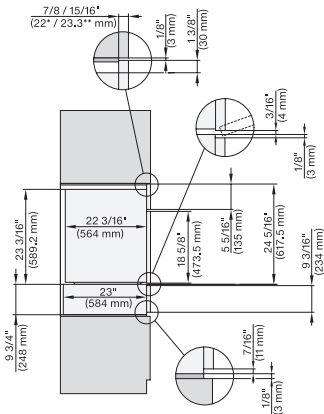

DGC7x8x(X), Einbau, 30 Zoll, Flush inset, wide front, XXL

7/8" – 22" mm – Glass, 15/16" – 23.3" mm – Stainless steel

DGC7x8x(X)+EBA6808, Installation, 30 Zoll, Flush inset, XXL

A – Cut-out (1 9/16" x 19 11/16" / 40 mm x 500 mm) in the bottom of the cabinet for power cord and ventilation, – Electrical and water supplies are recommended to be placed in adjacent cabinetry., Additional cabinet depth is required when placing the electrical and water supplies behind the appliance., E = Electric connection

### 30" Combi-Steam Oven XXL

for steam cooking, baking, roasting with roast probe + menu cooking.

DGC7xxx(+EBA7848), Installation, 30 Zoll, Flush inset, wide front, XXL

A – Cut-out (1 9/16" x 19 11/16" / 40 mm x 500 mm) in the bottom of the cabinet for power cord and ventilation, – Electrical and water supplies are recommended to be placed in adjacent cabinetry., Additional cabinet depth is required when placing the electrical and water supplies behind the appliance., E = Electric connection

DGC7x8x, H7x6x+EBA7868, side view, 30 Zoll, Flush inset, combi, XXL, 650S

7/8" – 22" mm – Glass, 15/16" – 23.3" mm – Stainless steel

DGC7x8x, H2x80BP, H7x8xBP(X), side view, 30 Zoll, Flush inset, combi, XXL 650

7/8" – 22" mm – Glass, 15/16" – 23.3" mm – Stainless steel

DGC7x8x, ESW7x70, EVS7670, side view, 30 Zoll, Flush inset, combi, XXL

7/8" – 22" mm – Glass, 15/16" – 23.3" mm – Stainless steel

DGC7x8x, ESW7x80, side view, 30 Zoll, Flush inset, combi, XXL