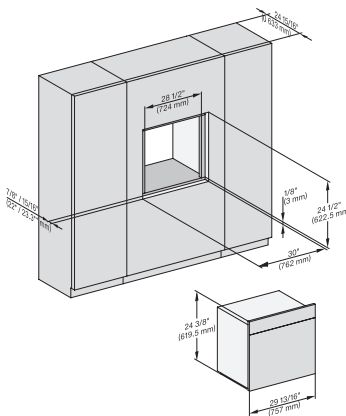

### 30" Combi-Steam Oven XXL

for steam cooking, baking, roasting with roast probe + menu cooking.

DGC786x(+EBA6808), DGC7x8x, Installation, 30 Zoll, Proud, XXL,

A – Cut-out (1 9/16" x 19 11/16" / 40 mm x 500 mm) in the bottom of the cabinet for power cord and ventilation, – Electrical and water supplies are recommended to be placed in adjacent cabinetry., Additional cabinet depth is required when placing the electrical and water supplies behind the appliance., E = Electric connection

DGC786x(+EBA7848), DGC7x8x, Installation, 30 Zoll, Proud, wide front, XXL,

A – Cut-out (1 9/16" x 19 11/16" / 40 mm x 500 mm) in the bottom of the cabinet for power cord and ventilation, – Electrical and water supplies are recommended to be placed in adjacent cabinetry., Additional cabinet depth is required when placing the electrical and water supplies behind the appliance., E = Electric connection

DGC7x8x(X), side view, 30 Zoll, Flush inset, XXL

7/8" – 22" mm – Glass, 15/16" – 23.3" mm – Stainless steel

DGC7x8x(X), Einbau, 30 Zoll, Flush inset, XXL

7/8" – 22" mm – Glass, 15/16" – 23.3" mm – Stainless steel

DGC7x8x(X), Einbau, 30 Zoll, Flush inset, wide front, XXL

7/8" – 22" mm – Glass, 15/16" – 23.3" mm – Stainless steel

DGC7x8x(X)+EBA6808, Installation, 30 Zoll, Flush inset, XXL

A – Cut-out (1 9/16" x 19 11/16" / 40 mm x 500 mm) in the bottom of the cabinet for power cord and ventilation, – Electrical and water supplies are recommended to be placed in adjacent cabinetry., Additional cabinet depth is required when placing the electrical and water supplies behind the appliance., E = Electric connection