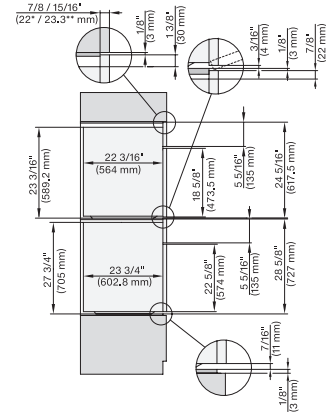

DGC7x8x(X), Einbau, 30 Zoll, Flush inset, wide front, XXL

7/8" – 22" mm – Glass, 15/16" – 23.3" mm – Stainless steel

DGC7x8x(X)+EBA6808, Installation, 30 Zoll, Flush inset, XXL

A – Cut-out (1 9/16" x 19 11/16" / 40 mm x 500 mm) in the bottom of the cabinet for power cord and ventilation, – Electrical and water supplies are recommended to be placed in adjacent cabinetry., Additional cabinet depth is required when placing the electrical and water supplies behind the appliance., E = Electric connection

### 30" Combi-Steam Oven XXL

for steam cooking, baking, roasting with roast probe + menu cooking.

DGC7xxx(+EBA7848), Installation, 30 Zoll, Flush inset, wide front, XXL

A – Cut-out (1 9/16" x 19 11/16" / 40 mm x 500 mm) in the bottom of the cabinet for power cord and ventilation, – Electrical and water supplies are recommended to be placed in adjacent cabinetry., Additional cabinet depth is required when placing the electrical and water supplies behind the appliance., E = Electric connection

DGC7x8x, H7x6x+EBA7868, side view, 30 Zoll, Flush inset, combi, XXL, 650S

7/8" – 22" mm – Glass, 15/16" – 23.3" mm – Stainless steel

DGC7x8x, H2x80BP, H7x8xBP(X), side view, 30 Zoll, Flush inset, combi, XXL 650

7/8" – 22" mm – Glass, 15/16" – 23.3" mm – Stainless steel

DGC7x8x, ESW7x70, EVS7670, side view, 30 Zoll, Flush inset, combi, XXL

7/8" – 22" mm – Glass, 15/16" – 23.3" mm – Stainless steel

DGC7x8x, ESW7x80, side view, 30 Zoll, Flush inset, combi, XXL