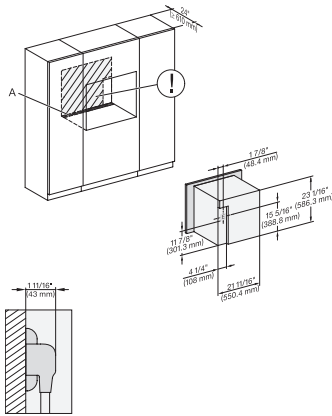

DGC 7680

30" Combi-Steam Oven XXL

for steam cooking, baking, roasting with roast probe + menu cooking.

DGC786x(+EBA6808), DGC7x8x, Installation, 30 Zoll, Proud, XXL,

A – Cut-out (1 9/16" x 19 11/16" / 40 mm x 500 mm) in the bottom of the cabinet for power cord and ventilation, – Electrical and water supplies are recommended to be placed in adjacent cabinetry., Additional cabinet depth is required when placing the electrical and water supplies behind the appliance., E = Electric connection