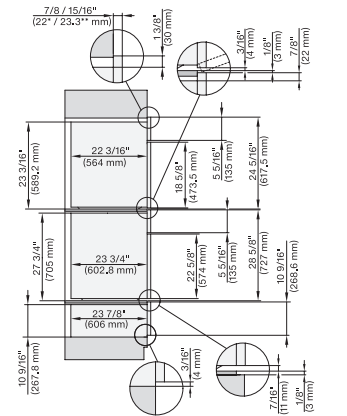

DC7x8x, ESW7x70, EVS7670 Einbau, 30 Zoll, Flush inset, combi, XXL

7/8" – 22" mm – Glass, 15/16" – 23.3" mm – Stainless steel

DGC7x8x, ESW7x70, EVS7670, Einbau, 30 Zoll, Flush inset, combi, wide front, XXL

7/8" – 22" mm – Glass, 15/16" – 23.3" mm – Stainless steel

DGC7x8x, H7x6xBP+EBA7848, side view, 30 Zoll, Proud, combi, XXL, 650S

7/8" – 22" mm – Glass, 15/16" – 23.3" mm – Stainless steel

DGC7x8x, H2x80BP, H7x8xBP(X), side view, 30 Zoll, Proud, combi, XXL 650

7/8" – 22" mm – Glass, 15/16" – 23.3" mm – Stainless steel

DGC7x8x, ESW7x70, EVS7670, side view, 30 Zoll, Proud, combi, XXL

7/8" – 22" mm – Glass, 15/16" – 23.3" mm – Stainless steel

DGC7x8x, ESW7x80, side view, 30 Zoll, Proud, combi, XXL

7/8" – 22" mm – Glass, 15/16" – 23.3" mm – Stainless steel

DGC786x+EBA7868, DGC7x8x, ESW7x70, EVS7670, side view, 30 Zoll, Proud, combi, XXL

7/8" – 22" mm – Glass, 15/16" – 23.3" mm – Stainless steel

DGC7x8x(X), H2x80BP, H7x8xBP(X), ESW7x80, side view, 30 Zoll, Proud, combi, XXL, 650