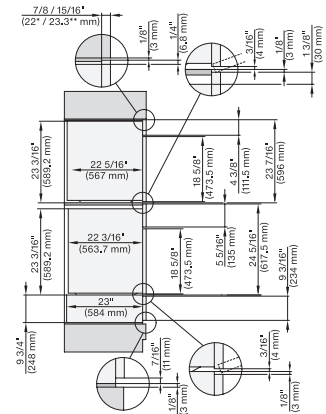

DGC7x8x(X), Einbau, 30 Zoll, Flush inset, wide front, XXL

7/8" – 22" mm – Glass, 15/16" – 23.3" mm – Stainless steel

DGC7x8x(X)+EBA6808, Installation, 30 Zoll, Flush inset, XXL

A – Cut-out (1 9/16" x 19 11/16" / 40 mm x 500 mm) in the bottom of the cabinet for power cord and ventilation, – Electrical and water supplies are recommended to be placed in adjacent cabinetry., Additional cabinet depth is required when placing the electrical and water supplies behind the appliance., E = Electric connection

DGC7x8x, H7x6x+EBA7868, side view, 30 Zoll, Flush inset, combi, XXL, 650S

7/8" – 22" mm – Glass, 15/16" – 23.3" mm – Stainless steel

DGC7x8x, H2x80BP, H7x8xBP(X), side view, 30 Zoll, Flush inset, combi, XXL 650

7/8" – 22" mm – Glass, 15/16" – 23.3" mm – Stainless steel

DGC7x8x, ESW7x70, EVS7670, side view, 30 Zoll, Flush inset, combi, XXL

7/8" – 22" mm – Glass, 15/16" – 23.3" mm – Stainless steel

DGC7x8x, ESW7x80, side view, 30 Zoll, Flush inset, combi, XXL

7/8" – 22" mm – Glass, 15/16" – 23.3" mm – Stainless steel

DGC786x+EBA7868, DGC7x8x, ESW7x70, EVS7670, side view, 30 Zoll, Flush inset, combi, XXL

7/8" – 22" mm – Glass, 15/16" – 23.3" mm – Stainless steel