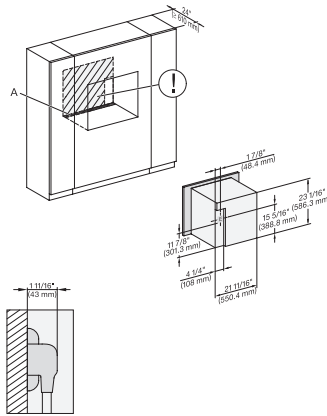

### 30" Combi-Steam Oven XXL

for steam cooking, baking, roasting with roast probe + menu cooking.

DGC786x(+EBA6808), DGC7x8x, Installation, 30 Zoll, Proud, XXL,

A – Cut-out (1 9/16" x 19 11/16" / 40 mm x 500 mm) in the bottom of the cabinet for power cord and ventilation, – Electrical and water supplies are recommended to be placed in adjacent cabinetry., Additional cabinet depth is required when placing the electrical and water supplies behind the appliance., E = Electric connection

DGC786x(+EBA7848), DGC7x8x, Installation, 30 Zoll, Proud, wide front, XXL,

A – Cut-out (1 9/16" x 19 11/16" / 40 mm x 500 mm) in the bottom of the cabinet for power cord and ventilation, – Electrical and water supplies are recommended to be placed in adjacent cabinetry., Additional cabinet depth is required when placing the electrical and water supplies behind the appliance., E = Electric connection

DGC7x8x(X), side view, 30 Zoll, Flush inset, XXL

7/8" – 22" mm – Glass, 15/16" – 23.3" mm – Stainless steel

DGC7x8x(X), Einbau, 30 Zoll, Flush inset, XXL

7/8" – 22" mm – Glass, 15/16" – 23.3" mm – Stainless steel

DGC7x8x(X), Einbau, 30 Zoll, Flush inset, wide front, XXL

7/8" – 22" mm – Glass, 15/16" – 23.3" mm – Stainless steel

DGC7x8x(X)+EBA6808, Installation, 30 Zoll, Flush inset, XXL

A – Cut-out (1 9/16" x 19 11/16" / 40 mm x 500 mm) in the bottom of the cabinet for power cord and ventilation, – Electrical and water supplies are recommended to be placed in adjacent cabinetry., Additional cabinet depth is required when placing the electrical and water supplies behind the appliance., E = Electric connection