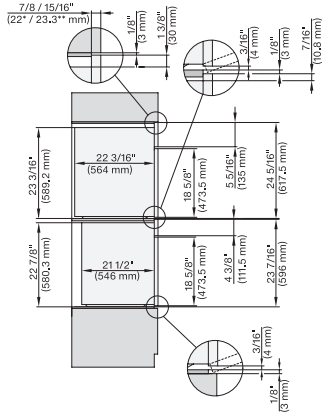

DGC7x8x(X), side view, 30 Zoll, Flush inset, XXL

7/8" – 22" mm – Glass, 15/16" – 23.3" mm – Stainless steel

DGC7x8x(X), Einbau, 30 Zoll, Flush inset, XXL

7/8" – 22" mm – Glass, 15/16" – 23.3" mm – Stainless steel

DGC7x8x(X), Einbau, 30 Zoll, Flush inset, wide front, XXL

7/8" – 22" mm – Glass, 15/16" – 23.3" mm – Stainless steel

DGC7x8x(X)+EBA6808, Installation, 30 Zoll, Flush inset, XXL

A – Cut-out (1 9/16" x 19 11/16" / 40 mm x 500 mm) in the bottom of the cabinet for power cord and ventilation, – Electrical and water supplies are recommended to be placed in adjacent cabinetry., Additional cabinet depth is required when placing the electrical and water supplies behind the appliance., E = Electric connection

### 30" Combi-Steam Oven XXL

for steam cooking, baking, roasting with roast probe + menu cooking.

DGC7xxx(+EBA7848), Installation, 30 Zoll, Flush inset, wide front, XXL

A – Cut-out (1 9/16" x 19 11/16" / 40 mm x 500 mm) in the bottom of the cabinet for power cord and ventilation, – Electrical and water supplies are recommended to be placed in adjacent cabinetry., Additional cabinet depth is required when placing the electrical and water supplies behind the appliance., E = Electric connection

DGC7x8x, H7x6x+EBA7868, side view, 30 Zoll, Flush inset, combi, XXL, 650S

7/8" – 22" mm – Glass, 15/16" – 23.3" mm – Stainless steel

DGC7x8x, H2x80BP, H7x8xBP(X), side view, 30 Zoll, Flush inset, combi, XXL 650