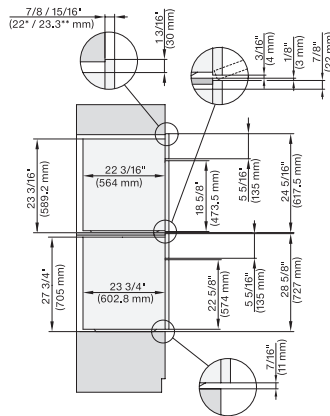

7/8" – 22" mm – Glass, 15/16" – 23.3" mm – Stainless steel

DGC786x+EBA7868, DGC7x8x, ESW7x70, EVS7670, side view, 30 Zoll, Flush inset, combi, XXL

7/8" – 22" mm – Glass, 15/16" – 23.3" mm – Stainless steel

### 30" Combi-Steam Oven XXL

for steam cooking, baking, roasting with roast probe + menu cooking.

DGC7x8x(X), H2x80BP, H7x8xBP, ESW7x80, side view, 30 Zoll, Flush inset, combi, XXL, 650, ESW30

7/8" – 22" mm – Glass, 15/16" – 23.3" mm – Stainless steel

DC7x8x, ESW7x70, EVS7670 Einbau, 30 Zoll, Flush inset, combi, XXL

7/8" – 22" mm – Glass, 15/16" – 23.3" mm – Stainless steel

DGC7x8x, ESW7x70, EVS7670, Einbau, 30 Zoll, Flush inset, combi, wide front, XXL

7/8" – 22" mm – Glass, 15/16" – 23.3" mm – Stainless steel

DGC7x8x, H7x6xBP+EBA7848, side view, 30 Zoll, Proud, combi, XXL, 650S

7/8" – 22" mm – Glass, 15/16" – 23.3" mm – Stainless steel

DGC7x8x, H2x80BP, H7x8xBP(X), side view, 30 Zoll, Proud, combi, XXL 650