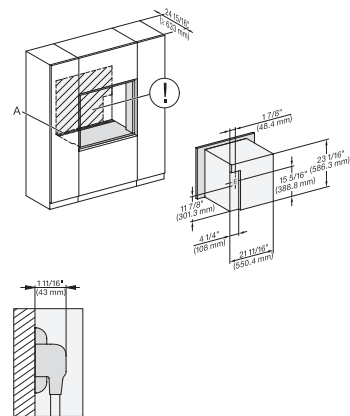

DGC786x(+EBA7848), DGC7x8x, Installation, 30 Zoll, Proud, wide front, XXL,

A – Cut-out (1 9/16" x 19 11/16" / 40 mm x 500 mm) in the bottom of the cabinet for power cord and ventilation, – Electrical and water supplies are recommended to be placed in adjacent cabinetry., Additional cabinet depth is required when placing the electrical and water supplies behind the appliance., E = Electric connection

DGC7x8x(X), side view, 30 Zoll, Flush inset, XXL

7/8" – 22" mm – Glass, 15/16" – 23.3" mm – Stainless steel

DGC7x8x(X), Einbau, 30 Zoll, Flush inset, XXL

7/8" – 22" mm – Glass, 15/16" – 23.3" mm – Stainless steel

DGC7x8x(X), Einbau, 30 Zoll, Flush inset, wide front, XXL

7/8" – 22" mm – Glass, 15/16" – 23.3" mm – Stainless steel

DGC7x8x(X)+EBA6808, Installation, 30 Zoll, Flush inset, XXL

A – Cut-out (1 9/16" x 19 11/16" / 40 mm x 500 mm) in the bottom of the cabinet for power cord and ventilation, – Electrical and water supplies are recommended to be placed in adjacent cabinetry., Additional cabinet depth is required when placing the electrical and water supplies behind the appliance., E = Electric connection