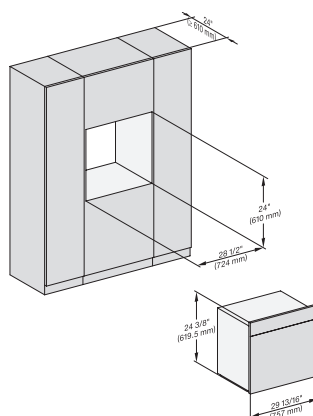

H6x80BP, ESW6x80, H6x80-2BP, DGC7xxx, H2x80BP, H7x80BPX, ESW7x80, Fitting Combi, Installation drawing, Proud, NA

H 6x80 BP, ESW 6x80, H 6x80-2BP, NA7000 Fitting Combi wide front, Installation drawing, Proud, NA

DGC7x8x, side view, 30 Zoll, Proud

7/8" – 22" mm – Glas, 15/16" – 23.3" mm – Stainless steel

DGC7x8x(X), Einbau, 30 Zoll, Proud, XXL

DGC7x8x, Einbau, 30 Zoll, Proud, wide front, XXL