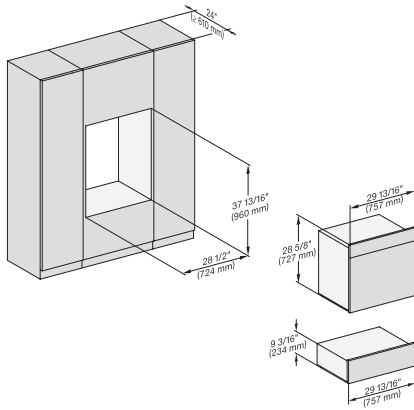

DGC 7680

30" Combi-Steam Oven XXL

for steam cooking, baking, roasting with roast probe + menu cooking.

DGC7x8x, ESW7x70, EVS7670, Einbau, 30 Zoll, Proud, combi, XXL

7/8" - 22" mm - Glass, 15/16" - 23.3** mm - Stainless steel