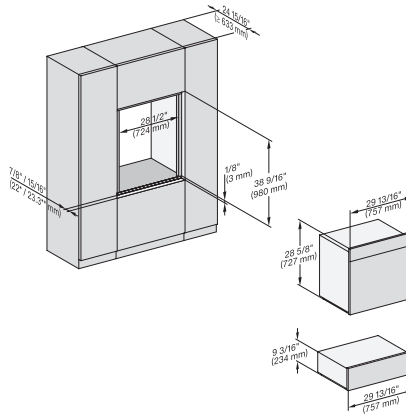

7/8" – 22" mm – Glass, 15/16" – 23.3" mm – Stainless steel

DGC786x+EBA7868, DGC7x8x, ESW7x70, EVS7670, side view, 30 Zoll, Flush inset, combi, XXL

7/8" – 22" mm – Glass, 15/16" – 23.3" mm – Stainless steel

### 30" Combi-Steam Oven XXL

for steam cooking, baking, roasting with roast probe + menu cooking.

DGC7x8x(X), H2x80BP, H7x8xBP, ESW7x80, side view, 30 Zoll, Flush inset, combi, XXL, 650, ESW30

7/8" – 22" mm – Glass, 15/16" – 23.3" mm – Stainless steel

DC7x8x, ESW7x70, EVS7670 Einbau, 30 Zoll, Flush inset, combi, XXL

7/8" – 22" mm – Glass, 15/16" – 23.3" mm – Stainless steel

DGC7x8x, ESW7x70, EVS7670, Einbau, 30 Zoll, Flush inset, combi, wide front, XXL