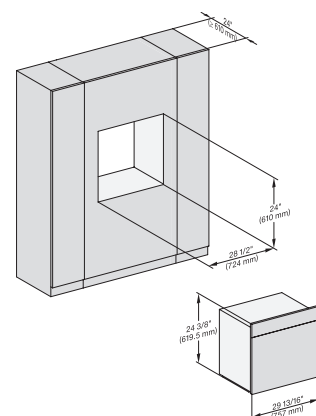

H6x80BP, ESW6x80, H6x80-2BP, DGC7xxx, H2x80BP, H7x80BPX, ESW7x80, Fitting Combi, Installation drawing, Proud, NA

H 6x80 BP, ESW 6x80, H 6x80-2BP, NA7000 Fitting Combi wide front, Installation drawing, Proud, NA

DGC7x8x, side view, 30 Zoll, Proud

7/8" – 22" mm – Glas, 15/16" – 23.3" mm – Stainless steel

DGC7x8x(X), Einbau, 30 Zoll, Proud, XXL

DGC7x8x, Einbau, 30 Zoll, Proud, wide front, XXL