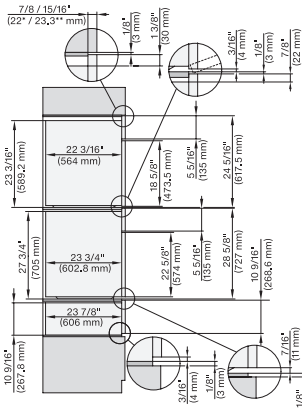

DGC 7680

30" Combi-Steam Oven XXL

for steam cooking, baking, roasting with roast probe + menu cooking.

DGC7x8x(X), H2x80BP, H7x8xBP, ESW7x80, side view, 30 Zoll, Flush inset, combi, XXL, 650, ESW30

7/8" – 22" mm – Glass, 15/16" – 23.3" mm – Stainless steel