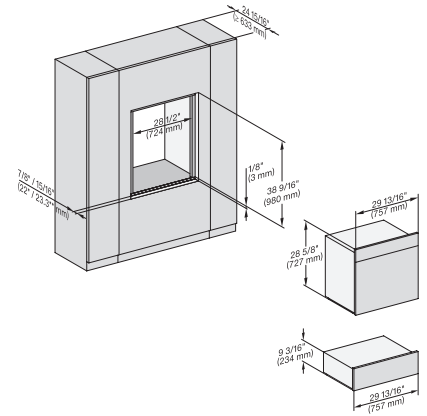

### 30" Combi-Steam Oven XXL

for steam cooking, baking, roasting with roast probe + menu cooking.

DGC7x8x(X), H2x80BP, H7x8xBP, ESW7x80, side view, 30 Zoll, Flush inset, combi, XXL, 650, ESW30

7/8" – 22" mm – Glass, 15/16" – 23.3" mm – Stainless steel

DC7x8x, ESW7x70, EVS7670 Einbau, 30 Zoll, Flush inset, combi, XXL

7/8" – 22" mm – Glass, 15/16" – 23.3" mm – Stainless steel

DGC7x8x, ESW7x70, EVS7670, Einbau, 30 Zoll, Flush inset, combi, wide front, XXL