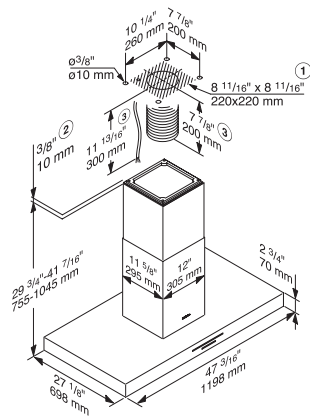

DA 4248 V D Puristic Varia

Island décor hood

with energy-efficient LED lighting and backlit controls for easy use.

DA 4248 V (Installation drawing) USA

1) Installation area/site, 2) Installation alternatively with spacer frame, 3) A supply lead, and for vented mode flexible vent ducting, must be pre-fitted for the connection in the ceiling to the connection of the cooker hood.