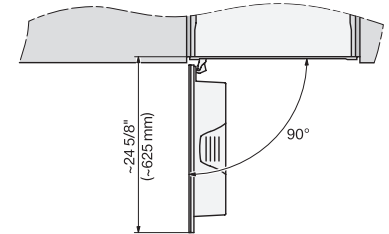

### Built-in coffee machine

In a perfectly combinable design with patented CupSensor for perfect coffee.

CVA7440, CVA7840, installation drawing, side view, Flush insert

7/8" – 22\* mm – Glass, 15/16" – 23.3\*\* mm – Stainless steel,

CVA7440, CVA7445, CVA7840, CVA7845, installation drawing, view from above, 60 cm, Flush inset

CVA7440, CVA7445, CVA7840, CVA7845, installation drawing, view from above, 60 cm, Flush inset

CVA7440, CVA7445, CVA7840, CVA7845, installation drawing, view from above, 60 cm, Flush inset

7/8" – 22\* mm – Glass, 15/16" – 23.3\*\* mm – Stainless steel

CVA7440, CVA7840, installation drawing, 60 cm, Flush insert

A – Cut-out (1 1/2" x 20" / 38 mm x 508 mm) in the bottom of the cabinet for power cord and ventilation, – Electrical and water supplies are recommended to be placed in adjacent cabinetry., Additional cabinet depth is required when placing the electrical and water supplies behind the appliance., E = Electric connection

CVA7440, CVA7840, side view, 60 cm, Proud

7/8" – 22\* mm – Glass, 15/16" – 23.3\*\* mm – Stainless steel