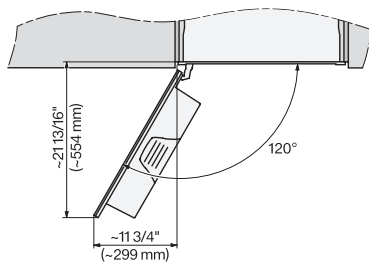

### Built-in coffee machine

In a perfectly combinable design with patented CupSensor for perfect coffee.

CVA7440, CVA7840, installation drawing, side view, Flush insert

7/8" – 22\* mm – Glass, 15/16" – 23.3\*\* mm – Stainless steel,

CVA7440, CVA7445, CVA7840, CVA7845, installation drawing, view from above, 60 cm, Flush inset

CVA7440, CVA7445, CVA7840, CVA7845, installation drawing, view from above, 60 cm, Flush inset

CVA7440, CVA7445, CVA7840, CVA7845, installation drawing, view from above, 60 cm, Flush inset

CVA7440, CVA7840, side view, 60 cm, Proud

7/8" – 22\* mm – Glass, 15/16" – 23.3\*\* mm – Stainless steel