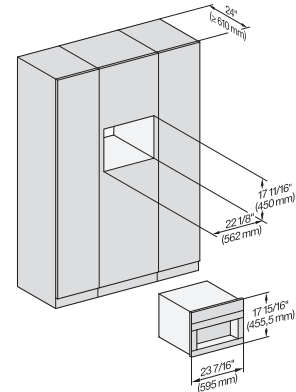

7/8" – 22\* mm – Glass, 15/16" – 23.3\*\* mm – Stainless steel

CVA7440, CVA7840, installation drawing, 60 cm, Flush insert

A – Cut-out (1 1/2" x 20" / 38 mm x 508 mm) in the bottom of the cabinet for power cord and ventilation, – Electrical and water supplies are recommended to be placed in adjacent cabinetry., Additional cabinet depth is required when placing the electrical and water supplies behind the appliance., E = Electric connection

CVA7440, CVA7840, side view, 60 cm, Proud

7/8" – 22\* mm – Glass, 15/16" – 23.3\*\* mm – Stainless steel

CVA7440, CVA7445, CVA7840, CVA7845, installation drawing, view from above, 60 cm, Proud

CVA7440, CVA7445, CVA7840, CVA7845, installation drawing, view from above, 60 cm, Proud

CVA7440, CVA7445, CVA7840, CVA7845, installation drawing, view from above, 60 cm, Proud