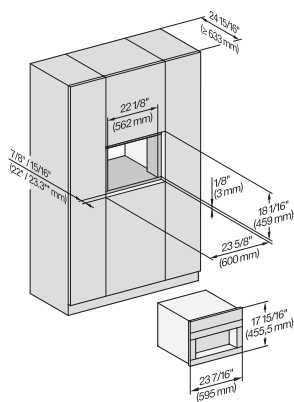

### Built-in coffee machine

In a perfectly combinable design with patented CupSensor for perfect coffee.

CVA7440, CVA7840, installation drawing, side view, Flush insert

7/8" – 22\* mm – Glass, 15/16" – 23.3\*\* mm – Stainless steel,

CVA7440, CVA7445, CVA7840, CVA7845, installation drawing, view from above, 60 cm, Flush inset

CVA7440, CVA7445, CVA7840, CVA7845, installation drawing, view from above, 60 cm, Flush inset

CVA7440, CVA7445, CVA7840, CVA7845, installation drawing, view from above, 60 cm, Flush inset

7/8" – 22\* mm – Glass, 15/16" – 23.3\*\* mm – Stainless steel

CVA7440, CVA7840, installation drawing, 60 cm, Flush insert

A – Cut-out (1 1/2" x 20" / 38 mm x 508 mm) in the bottom of the cabinet for power cord and ventilation, – Electrical and water supplies are recommended to be placed in adjacent cabinetry., Additional cabinet depth is required when placing the electrical and water supplies behind the appliance., E = Electric connection

CVA7440, CVA7840, side view, 60 cm, Proud

7/8" – 22\* mm – Glass, 15/16" – 23.3\*\* mm – Stainless steel