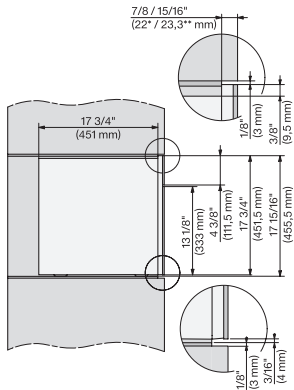

CVA 7440

Built-in coffee machine

In a perfectly combinable design with patented CupSensor for perfect coffee.

CVA7440, CVA7840, installation drawing, side view, Flush insert

7/8" – 22* mm – Glass, 15/16" – 23.3** mm – Stainless steel,