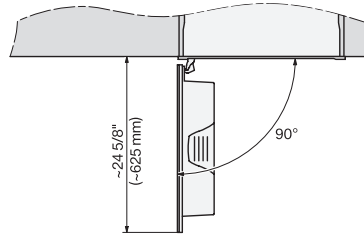

CVA 7440

Built-in coffee machine

In a perfectly combinable design with patented CupSensor for perfect coffee.