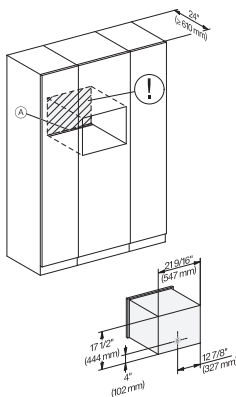

7/8" – 22\* mm – Glass, 15/16" – 23.3\*\* mm – Stainless steel

CVA7440, CVA7840, installation drawing, 60 cm, Flush insert

A – Cut-out (1 1/2" x 20" / 38 mm x 508 mm) in the bottom of the cabinet for power cord and ventilation, – Electrical and water supplies are recommended to be placed in adjacent cabinetry., Additional cabinet depth is required when placing the electrical and water supplies behind the appliance., E = Electric connection

CVA7440, CVA7840, side view, 60 cm, Proud

7/8" – 22\* mm – Glass, 15/16" – 23.3\*\* mm – Stainless steel

CVA7440, CVA7445, CVA7840, CVA7845, installation drawing, view from above, 60 cm, Proud

CVA7440, CVA7445, CVA7840, CVA7845, installation drawing, view from above, 60 cm, Proud

CVA7440, CVA7445, CVA7840, CVA7845, installation drawing, view from above, 60 cm, Proud

CVA7440, CVA7445, CVA7840, CVA7845, installation drawing, built in, Einbau, 60 cm, Proud

CVA7440, CVA7840, installation drawing, installation, 60 cm, Proud

A – Cut-out (1 1/2" x 20" / 38 mm x 508 mm) in the bottom of the cabinet for power cord and ventilation. – Electrical and water supplies are recommended to be placed in adjacent cabinetry. Additional cabinet depth is required when placing the electrical and water supplies behind the appliance. E = Electric connection