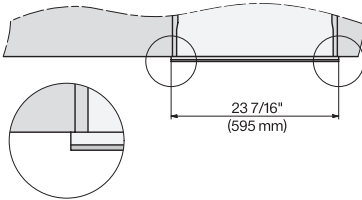

CVA 7440

Built-in coffee machine

In a perfectly combinable design with patented CupSensor for perfect coffee.