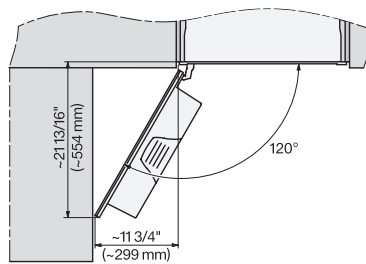

### Built-in coffee machine

In a perfectly combinable design with patented CupSensor for perfect coffee.

CVA7440, CVA7840, installation drawing, side view, Flush insert

7/8" – 22\* mm – Glass, 15/16" – 23.3\*\* mm – Stainless steel,

CVA7440, CVA7445, CVA7840, CVA7845, installation drawing, view from above, 60 cm, Flush inset

CVA7440, CVA7445, CVA7840, CVA7845, installation drawing, view from above, 60 cm, Flush inset

CVA7440, CVA7445, CVA7840, CVA7845, installation drawing, view from above, 60 cm, Flush inset

CVA7440, CVA7840, side view, 60 cm, Proud

7/8" – 22\* mm – Glass, 15/16" – 23.3\*\* mm – Stainless steel