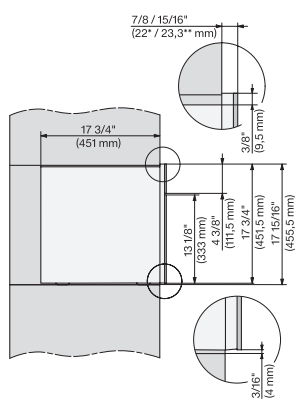

CVA7440, CVA7445, CVA7840, CVA7845, installation drawing, view from above, 60 cm, Flush inset

CVA7440, CVA7445, CVA7840, CVA7845, installation drawing, view from above, 60 cm, Flush inset

CVA7440, CVA7445, CVA7840, CVA7845, installation drawing, view from above, 60 cm, Flush inset

CVA7440, CVA7445, CVA7840, CVA7845, installation drawing, view from above, 60 cm, Flush inset

CVA7440, CVA7445, CVA7840, CVA7845, installation drawing, view from above, 60 cm, Flush inset

CVA7440, CVA7445, CVA7840, CVA7845, installation drawing, built in, 60 cm, Flush inset

7/8" – 22\* mm – Glass, 15/16" – 23.3\*\* mm – Stainless steel

CVA7440, CVA7840, installation drawing, 60 cm, Flush insert

A – Cut-out (1 1/2" x 20" / 38 mm x 508 mm) in the bottom of the cabinet for power cord and ventilation, – Electrical and water supplies are recommended to be placed in adjacent cabinetry., Additional cabinet depth is required when placing the electrical and water supplies behind the appliance., E = Electric connection

CVA7440, CVA7840, side view, 60 cm, Proud

7/8" – 22\* mm – Glass, 15/16" – 23.3\*\* mm – Stainless steel