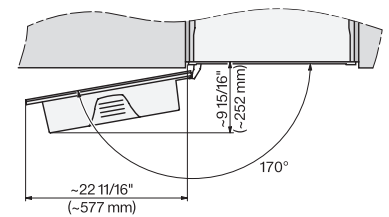

### Built-in coffee machine

In a perfectly combinable design with patented CupSensor for perfect coffee.

CVA7440, CVA7840, installation drawing, side view, Flush insert

7/8" – 22\* mm – Glass, 15/16" – 23.3\*\* mm – Stainless steel,

CVA7440, CVA7445, CVA7840, CVA7845, installation drawing, view from above, 60 cm, Flush inset

CVA7440, CVA7445, CVA7840, CVA7845, installation drawing, view from above, 60 cm, Flush inset

CVA7440, CVA7445, CVA7840, CVA7845, installation drawing, view from above, 60 cm, Flush inset

7/8" – 22\* mm – Glass, 15/16" – 23.3\*\* mm – Stainless steel

CVA7440, CVA7840, installation drawing, 60 cm, Flush insert

A – Cut-out (1 1/2" x 20" / 38 mm x 508 mm) in the bottom of the cabinet for power cord and ventilation, – Electrical and water supplies are recommended to be placed in adjacent cabinetry., Additional cabinet depth is required when placing the electrical and water supplies behind the appliance., E = Electric connection

CVA7440, CVA7840, side view, 60 cm, Proud

7/8" – 22\* mm – Glass, 15/16" – 23.3\*\* mm – Stainless steel