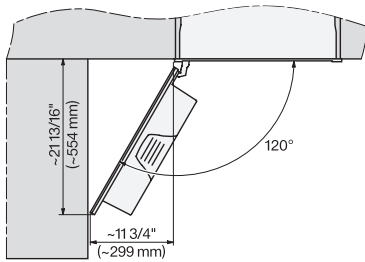

7/8" – 22\* mm – Glass, 15/16" – 23.3\*\* mm – Stainless steel

CVA7440, CVA7840, installation drawing, 60 cm, Flush insert

A – Cut-out (1 1/2" x 20" / 38 mm x 508 mm) in the bottom of the cabinet for power cord and ventilation, – Electrical and water supplies are recommended to be placed in adjacent cabinetry., Additional cabinet depth is required when placing the electrical and water supplies behind the appliance., E = Electric connection

CVA7440, CVA7840, side view, 60 cm, Proud

7/8" – 22\* mm – Glass, 15/16" – 23.3\*\* mm – Stainless steel

CVA7440, CVA7445, CVA7840, CVA7845, installation drawing, view from above, 60 cm, Proud

CVA7440, CVA7445, CVA7840, CVA7845, installation drawing, view from above, 60 cm, Proud

CVA7440, CVA7445, CVA7840, CVA7845, installation drawing, view from above, 60 cm, Proud