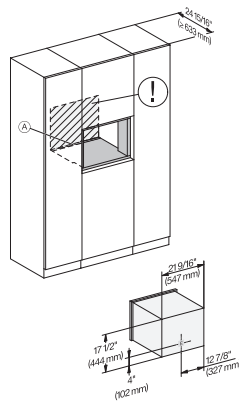

CVA7440, CVA7445, CVA7840, CVA7845, installation drawing, view from above, 60 cm, Flush inset

CVA7440, CVA7445, CVA7840, CVA7845, installation drawing, view from above, 60 cm, Flush inset

CVA7440, CVA7445, CVA7840, CVA7845, installation drawing, view from above, 60 cm, Flush inset

CVA7440, CVA7445, CVA7840, CVA7845, installation drawing, view from above, 60 cm, Flush inset

CVA7440, CVA7445, CVA7840, CVA7845, installation drawing, view from above, 60 cm, Flush inset

CVA7440, CVA7445, CVA7840, CVA7845, installation drawing, built in, 60 cm, Flush inset

7/8" – 22\* mm – Glass, 15/16" – 23.3\*\* mm – Stainless steel

CVA7440, CVA7840, installation drawing, 60 cm, Flush insert

A – Cut-out (1 1/2" x 20" / 38 mm x 508 mm) in the bottom of the cabinet for power cord and ventilation, – Electrical and water supplies are recommended to be placed in adjacent cabinetry., Additional cabinet depth is required when placing the electrical and water supplies behind the appliance., E = Electric connection

CVA7440, CVA7840, side view, 60 cm, Proud

7/8" – 22\* mm – Glass, 15/16" – 23.3\*\* mm – Stainless steel