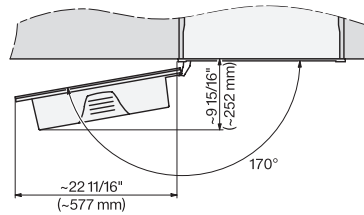

7/8" – 22\* mm – Glass, 15/16" – 23.3\*\* mm – Stainless steel

CVA7440, CVA7840, installation drawing, 60 cm, Flush insert

A – Cut-out (1 1/2" x 20" / 38 mm x 508 mm) in the bottom of the cabinet for power cord and ventilation, – Electrical and water supplies are recommended to be placed in adjacent cabinetry., Additional cabinet depth is required when placing the electrical and water supplies behind the appliance., E = Electric connection

CVA7440, CVA7840, side view, 60 cm, Proud

7/8" – 22\* mm – Glass, 15/16" – 23.3\*\* mm – Stainless steel

CVA7440, CVA7445, CVA7840, CVA7845, installation drawing, view from above, 60 cm, Proud

CVA7440, CVA7445, CVA7840, CVA7845, installation drawing, view from above, 60 cm, Proud

CVA7440, CVA7445, CVA7840, CVA7845, installation drawing, view from above, 60 cm, Proud