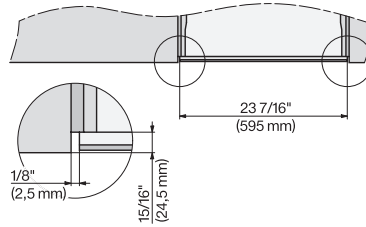

CVA7440, CVA7445, CVA7840, CVA7845, installation drawing, view from above, 60 cm, Flush inset