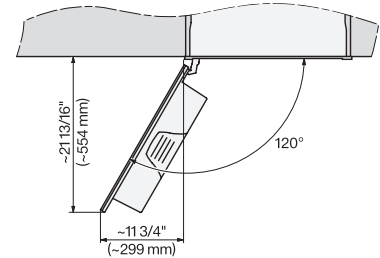

CVA 7440

Built-in coffee machine

In a perfectly combinable design with patented CupSensor for perfect coffee.