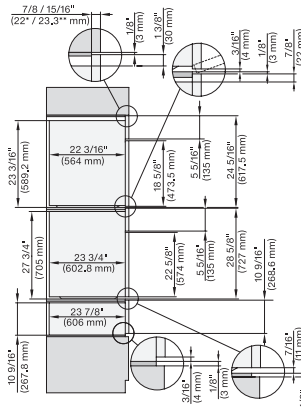

installation 30 inch Flush inset wide front DGC XXL, installation drawing, NA

A – Cut-out (1 9/16" x 19 11/16" / 40 mm x 500 mm) in the bottom of the cabinet for power cord and ventilation, – Electrical and water supplies are recommended to be placed in adjacent cabinetry., Additional cabinet depth is required when placing the electrical and water supplies behind the appliance., E = Electric connection

DGC7x8x, H7x6x+EBA7868, side view, 30 Zoll, Flush inset, combi, XXL, 650S

7/8" – 22" mm – Glass, 15/16" – 23.3" mm – Stainless steel

DGC7x8x, H2x80BP, H7x8xBP(X), side view, 30 Zoll, Flush inset, combi, XXL 650

7/8" – 22" mm – Glass, 15/16" – 23.3" mm – Stainless steel

DGC7x8x, ESW7x70, EVS7670, side view, 30 Zoll, Flush inset, combi, XXL

7/8" – 22" mm – Glass, 15/16" – 23.3" mm – Stainless steel

DGC7x8x, ESW7x80, side view, 30 Zoll, Flush inset, combi, XXL

7/8" – 22" mm – Glass, 15/16" – 23.3** mm – Stainless steel

DGC7x8x(X), H2x80BP, H7x8xBP, ESW7x80, side view, 30 Zoll, Flush inset, combi, XXL, 650, ESW30

7/8" – 22" mm – Glass, 15/16" – 23.3** mm – Stainless steel