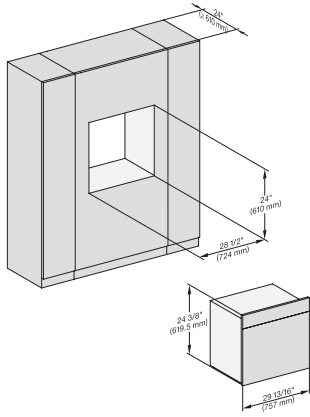

DGC 7880

30" Combi-Steam Oven XXL

for steam cooking, baking, roasting with roast probe + menu cooking.

installation 30 inch Proud wide front DGC30 XXL, installation drawing, NA