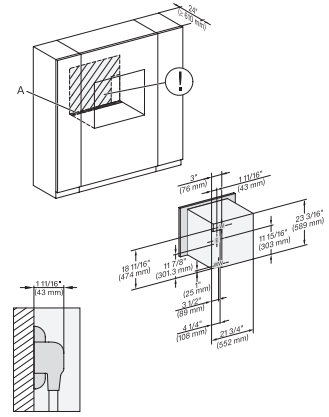

H 6x80 BP, ESW 6x80, H 6x80-2BP, NA7000 Fitting Combi wide front, Installation drawing, Proud, NA

side view 30 inch Proud DGC30 XXL, installation drawing, NA

7/8" – 22* mm – Glass, 15/16" – 23.3** mm – Stainless steel

installation 30 inch Proud DGC XXL, installation drawing, NA

installation 30 inch wide front DGC XXL, installation drawing, NA

A – Cut-out (1 9/16" x 19 11/16" / 40 mm x 500 mm) in the bottom of the cabinet for power cord and ventilation., – Electrical and water supplies are recommended to be placed in adjacent cabinetry., Additional cabinet depth is required when placing the electrical and water supplies behind the appliance., E = Electric connection

A – Cut-out (1 9/16" x 19 11/16" / 40 mm x 500 mm) in the bottom of the cabinet for power cord and ventilation., – Electrical and water supplies are recommended to be placed in adjacent cabinetry., Additional cabinet depth is required when placing the electrical and water supplies behind the appliance., E = Electric connection

side view, 30 inch Flush inset DGC30 XXL, installation drawing, NA

7/8" – 22" mm – Glass, 15/16" – 23.3** mm – Stainless steel

Installation 30 inch Flush inset DGC30 XXL, installation drawing, NA

7/8" – 22" mm – Glass, 15/16" – 23.3** mm – Stainless steel