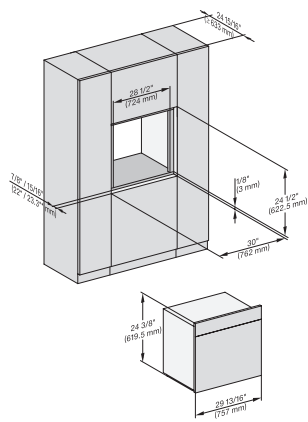

installation 30 inch Proud DGC XXL, installation drawing, NA

installation 30 inch wide front DGC XXL, installation drawing, NA

A – Cut-out (1 9/16" x 19 11/16" / 40 mm x 500 mm) in the bottom of the cabinet for power cord and ventilation., – Electrical and water supplies are recommended to be placed in adjacent cabinetry., Additional cabinet depth is required when placing the electrical and water supplies behind the appliance., E = Electric connection

A – Cut-out (1 9/16" x 19 11/16" / 40 mm x 500 mm) in the bottom of the cabinet for power cord and ventilation., – Electrical and water supplies are recommended to be placed in adjacent cabinetry., Additional cabinet depth is required when placing the electrical and water supplies behind the appliance., E = Electric connection

side view, 30 inch Flush inset DGC30 XXL, installation drawing, NA

7/8" – 22" mm – Glass, 15/16" – 23.3** mm – Stainless steel

Installation 30 inch Flush inset DGC30 XXL, installation drawing, NA

7/8" – 22" mm – Glass, 15/16" – 23.3** mm – Stainless steel