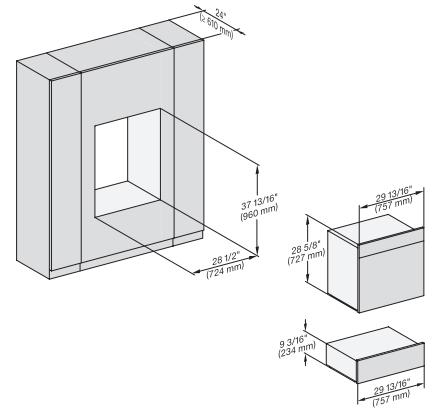

DGX7x8x, ESW7x70, EVS7670, Einbau, 30 Zoll, Proud, combi, wide front, XXL