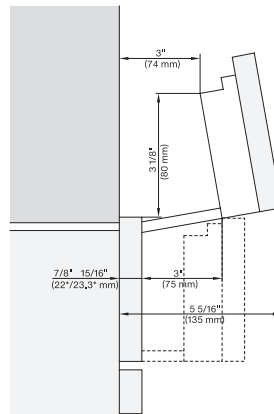

7/8" – 22" mm – Glass, 15/16" – 23.3** mm – Stainless steel

DGC7x8x(X), H2x80BP, H7x8xBP, ESW7x80, side view, 30 Zoll, Flush inset, combi, XXL, 650, ESW30

7/8" – 22" mm – Glass, 15/16" – 23.3** mm – Stainless steel

7/8" – 22" mm – Glass, 15/16" – 23.3** mm – Stainless steel

DGC786x+EBA7868, DGC7x8x, ESW7x70, EVS7670, side view, 30 Zoll, Proud, combi, XXL

7/8" – 22" mm – Glass, 15/16" – 23.3** mm – Stainless steel

DGC 7880

DGC7x8x, ESW7x70, EVS7670, Einbau, 30 Zoll, Proud, combi, XXL

7/8" – 22" mm – Glass, 15/16" – 23.3" mm – Stainless steel

DGX7x8x, ESW7x70, EVS7670, Einbau, 30 Zoll, Proud, combi, wide front, XXL

Handle DGC74xx, DGC76xx, DGC78xx, PureLine – NA7000 - Installation drawing

DGC7470, DGC7670, DGC7870, DGC7875, DGC7680, DGC7685, DGC7880, DGC7885; 19 11/16" / 500 mm, 17 1/2" / 444 mm, 1 7/8" / 47 mm, 15/16" / 24 mm, 1 1/4" / 32.5 mm, 2 9/16" / 65 mm, DGC7440, DGC7640, DGC7840, DGC7845, DGC7860, DGC7865; 15 3/4" / 400 mm, 14 3/16" / 360 mm, 1 7/8" / 47 mm, 15/16" / 24 mm, 1 1/4" / 32.5 mm, 2 9/16" / 65 mm