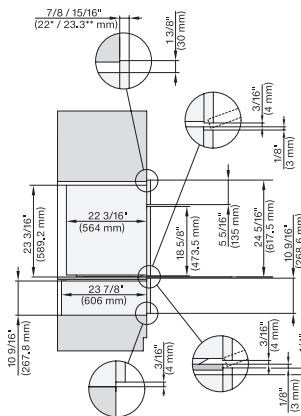

7/8" – 22" mm – Glass, 15/16" – 23.3** mm – Stainless steel

DGC7x8x(X), H2x80BP, H7x8xBP, ESW7x80, side view, 30 Zoll, Flush inset, combi, XXL, 650, ESW30

7/8" – 22" mm – Glass, 15/16" – 23.3** mm – Stainless steel

DC7x8x, ESW7x70, EVS7670 Einbau, 30 Zoll, Flush inset, combi, XXL,

7/8" – 22" mm – Glass, 15/16" – 23.3** mm – Stainless steel

DGC7x8x, ESW7x70, EVS7670, Einbau, 30 Zoll, Flush inset, combi, wide front, XXL

7/8" – 22" mm – Glass, 15/16" – 23.3** mm – Stainless steel

DGC7x8x, H7x6xBP+EBA7848, side view, 30 Zoll, Proud, combi, XXL, 650S

7/8" – 22" mm – Glass, 15/16" – 23.3** mm – Stainless steel

DGC7x8x, H2x80BP, H7x8xBP(X), side view, 30 Zoll, Proud, combi, XXL 650

7/8" – 22" mm – Glass, 15/16" – 23.3** mm – Stainless steel

DGC7x8x, ESW7x70, EVS7670, side view, 30 Zoll, Proud, combi, XXL

7/8" – 22" mm – Glass, 15/16" – 23.3** mm – Stainless steel

DGC7x8x, ESW7x80, side view, 30 Zoll, Proud, combi, XXL