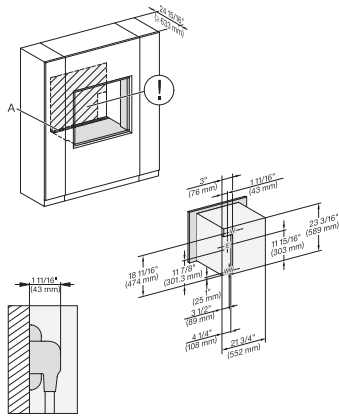

side view, 30 inch Flush inset DGC30 XXL, installation drawing, NA

7/8" – 22" mm – Glass, 15/16" – 23.3** mm – Stainless steel

Installation 30 inch Flush inset DGC30 XXL, installation drawing, NA

7/8" – 22" mm – Glass, 15/16" – 23.3** mm – Stainless steel

installation 30 inch Flush inset wide front DGC30 XXL, installation drawing, NA

7/8" – 22" mm – Glass, 15/16" – 23.3** mm – Stainless steel

DGC 7880

30" Combi-Steam Oven XXL

for steam cooking, baking, roasting with roast probe + menu cooking.

Installation 30 inch Flush inset DGC XXL, installation drawing, NA

A – Cut-out (1 9/16" x 19 11/16" / 40 mm x 500 mm) in the bottom of the cabinet for power cord and ventilation, – Electrical and water supplies are recommended to be placed in adjacent cabinetry., Additional cabinet depth is required when placing the electrical and water supplies behind the appliance., E = Electric connection

installation 30 inch Flush inset wide front DGC XXL, installation drawing, NA

A – Cut-out (1 9/16" x 19 11/16" / 40 mm x 500 mm) in the bottom of the cabinet for power cord and ventilation, – Electrical and water supplies are recommended to be placed in adjacent cabinetry., Additional cabinet depth is required when placing the electrical and water supplies behind the appliance., E = Electric connection