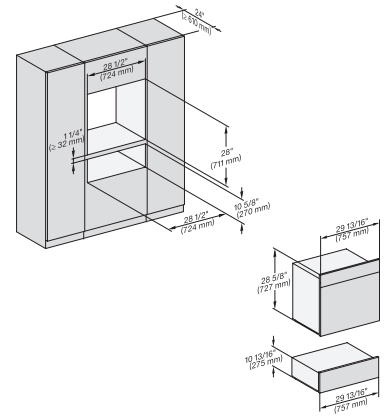

DGC 7880

30" Combi-Steam Oven XXL

for steam cooking, baking, roasting with roast probe + menu cooking.

H 6x80 BP, ESW 6x80, H 6x80-2BP, H7x8x, ESW7x80, H 2x8x Fitting Combi, Installation drawing, Flush inset, NA

H 6x80 BP, ESW 6x80, H 6x80-2BP, H 2x80BP, H 7x80 BP/BPX, ESW 7x80 Installation drawing, Flush inset, NA

H6x80BP, ESW6x80, H6x80-2BP, H2x80BP, H7x80BPX, ESW7x80, Fitting Combi, Installation drawing, Proud, NA