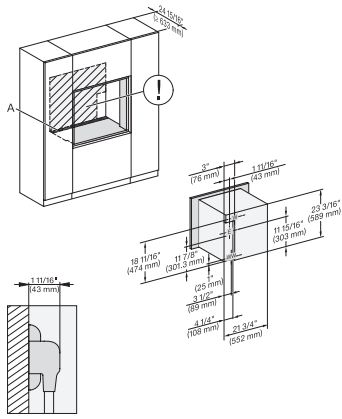

A – Cut-out (1 9/16" x 19 11/16" / 40 mm x 500 mm) in the bottom of the cabinet for power cord and ventilation., – Electrical and water supplies are recommended to be placed in adjacent cabinetry., Additional cabinet depth is required when placing the electrical and water supplies behind the appliance., E = Electric connection

side view, 30 inch Flush inset DGC30 XXL, installation drawing, NA

7/8" – 22" mm – Glass, 15/16" – 23.3** mm – Stainless steel

Installation 30 inch Flush inset DGC30 XXL, installation drawing, NA

7/8" – 22" mm – Glass, 15/16" – 23.3** mm – Stainless steel

installation 30 inch Flush inset wide front DGC30 XXL, installation drawing, NA

7/8" – 22" mm – Glass, 15/16" – 23.3** mm – Stainless steel

DGC 7880

30" Combi-Steam Oven XXL

for steam cooking, baking, roasting with roast probe + menu cooking.

Installation 30 inch Flush inset DGC XXL, installation drawing, NA

A – Cut-out (1 9/16" x 19 11/16" / 40 mm x 500 mm) in the bottom of the cabinet for power cord and ventilation, – Electrical and water supplies are recommended to be placed in adjacent cabinetry., Additional cabinet depth is required when placing the electrical and water supplies behind the appliance., E = Electric connection