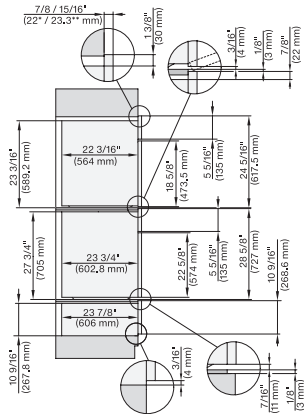

DGC 7880

30" Combi-Steam Oven XXL

for steam cooking, baking, roasting with roast probe + menu cooking.

DGC7x8(X), H2x80BP, H7x8xBP(X), ESW7x80, side view, 30 Zoll, Proud, combi, XXL, 650

7/8" – 22" mm – Glass, 15/16" – 23.3" mm – Stainless steel