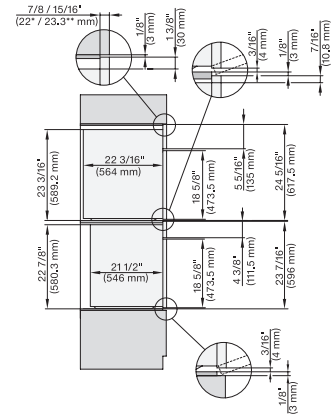

side view, 30 inch Flush inset DGC30 XXL, installation drawing, NA

7/8" – 22" mm – Glass, 15/16" – 23.3** mm – Stainless steel

Installation 30 inch Flush inset DGC30 XXL, installation drawing, NA

7/8" – 22" mm – Glass, 15/16" – 23.3** mm – Stainless steel

installation 30 inch Flush inset wide front DGC30 XXL, installation drawing, NA

7/8" – 22" mm – Glass, 15/16" – 23.3** mm – Stainless steel

DGC 7880

30" Combi-Steam Oven XXL

for steam cooking, baking, roasting with roast probe + menu cooking.

Installation 30 inch Flush inset DGC XXL, installation drawing, NA

A – Cut-out (1 9/16" x 19 11/16" / 40 mm x 500 mm) in the bottom of the cabinet for power cord and ventilation, – Electrical and water supplies are recommended to be placed in adjacent cabinetry., Additional cabinet depth is required when placing the electrical and water supplies behind the appliance., E = Electric connection

installation 30 inch Flush inset wide front DGC XXL, installation drawing, NA

A – Cut-out (1 9/16" x 19 11/16" / 40 mm x 500 mm) in the bottom of the cabinet for power cord and ventilation, – Electrical and water supplies are recommended to be placed in adjacent cabinetry., Additional cabinet depth is required when placing the electrical and water supplies behind the appliance., E = Electric connection