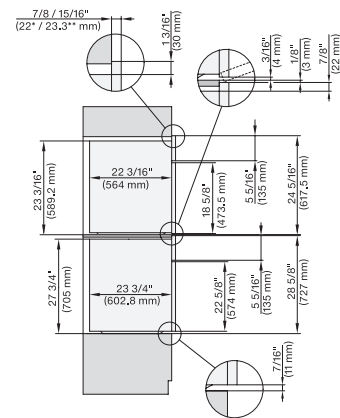

7/8" – 22" mm – Glass, 15/16" – 23.3" mm – Stainless steel

DGC7x8x, ESW7x70, EVS7670, side view, 30 Zoll, Flush inset, combi, XXL

7/8" – 22" mm – Glass, 15/16" – 23.3" mm – Stainless steel

DGC7x8x, ESW7x80, side view, 30 Zoll, Flush inset, combi, XXL

7/8" – 22" mm – Glass, 15/16" – 23.3** mm – Stainless steel

DGC7x8x(X), H2x80BP, H7x8xBP, ESW7x80, side view, 30 Zoll, Flush inset, combi, XXL, 650, ESW30

7/8" – 22" mm – Glass, 15/16" – 23.3** mm – Stainless steel

DC7x8x, ESW7x70, EVS7670 Einbau, 30 Zoll, Flush inset, combi, XXL,

7/8" – 22" mm – Glass, 15/16" – 23.3** mm – Stainless steel

DGC7x8x, ESW7x70, EVS7670, Einbau, 30 Zoll, Flush inset, combi, wide front, XXL

7/8" – 22" mm – Glass, 15/16" – 23.3** mm – Stainless steel

DGC7x8x, H7x6xBP+EBA7848, side view, 30 Zoll, Proud, combi, XXL, 650S

7/8" – 22" mm – Glass, 15/16" – 23.3** mm – Stainless steel

DGC7x8x, H2x80BP, H7x8xBP(X), side view, 30 Zoll, Proud, combi, XXL 650