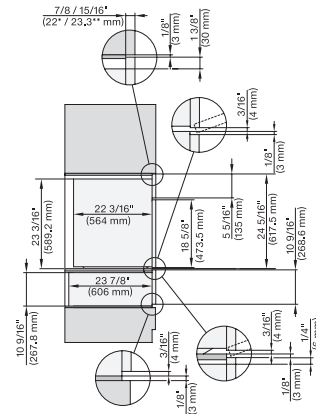

installation 30 inch Flush inset wide front DGC XXL, installation drawing, NA

A – Cut-out (1 9/16" x 19 11/16" / 40 mm x 500 mm) in the bottom of the cabinet for power cord and ventilation, – Electrical and water supplies are recommended to be placed in adjacent cabinetry., Additional cabinet depth is required when placing the electrical and water supplies behind the appliance., E = Electric connection

DGC7x8x, H7x6x+EBA7868, side view, 30 Zoll, Flush inset, combi, XXL, 650S

7/8" – 22" mm – Glass, 15/16" – 23.3" mm – Stainless steel

DGC7x8x, H2x80BP, H7x8xBP(X), side view, 30 Zoll, Flush inset, combi, XXL 650

7/8" – 22" mm – Glass, 15/16" – 23.3" mm – Stainless steel

DGC7x8x, ESW7x70, EVS7670, side view, 30 Zoll, Flush inset, combi, XXL

7/8" – 22" mm – Glass, 15/16" – 23.3" mm – Stainless steel

DGC7x8x, ESW7x80, side view, 30 Zoll, Flush inset, combi, XXL

7/8" – 22" mm – Glass, 15/16" – 23.3** mm – Stainless steel

DGC7x8x(X), H2x80BP, H7x8xBP, ESW7x80, side view, 30 Zoll, Flush inset, combi, XXL, 650, ESW30

7/8" – 22" mm – Glass, 15/16" – 23.3** mm – Stainless steel