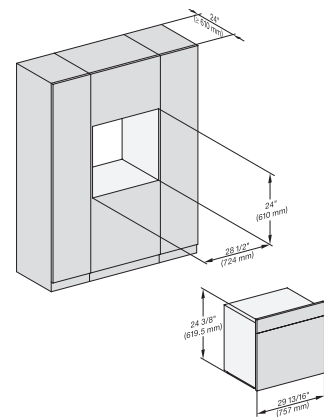

H 6x80 BP, ESW 6x80, H 6x80-2BP, H 2x80BP, H 7x80 BP/BPX, ESW 7x80 Installation drawing, Flush inset, NA

H6x80BP, ESW6x80, H6x80-2BP, H2x80BP, H7x80BPX, ESW7x80, Fitting Combi, Installation drawing, Proud, NA

H 6x80 BP, ESW 6x80, H 6x80-2BP, NA7000 Fitting Combi wide front, Installation drawing, Proud, NA

side view 30 inch Proud DGC30 XXL, installation drawing, NA

7/8" – 22* mm – Glass, 15/16" – 23.3** mm – Stainless steel

installation 30 inch Proud DGC XXL, installation drawing, NA

installation 30 inch wide front DGC XXL, installation drawing, NA

A – Cut-out (1 9/16" x 19 11/16" / 40 mm x 500 mm) in the bottom of the cabinet for power cord and ventilation., – Electrical and water supplies are recommended to be placed in adjacent cabinetry., Additional cabinet depth is required when placing the electrical and water supplies behind the appliance., E = Electric connection