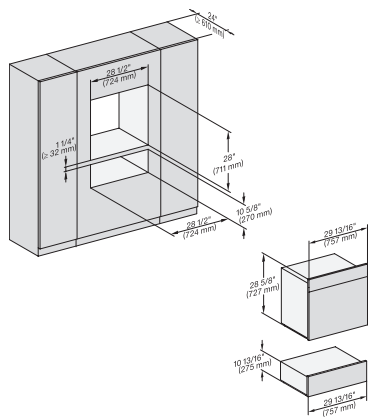

DGC 7880

30" Combi-Steam Oven XXL

for steam cooking, baking, roasting with roast probe + menu cooking.

H 6x80 BP, ESW 6x80, H 6x80-2BP, H7x8x, ESW7x80, H 2x8x Fitting Combi, Installation drawing, Flush inset, NA

H 6x80 BP, ESW 6x80, H 6x80-2BP, H 2x80BP, H 7x80 BP/BPX, ESW 7x80 Installation drawing, Flush inset, NA

H6x80BP, ESW6x80, H6x80-2BP, H2x80BP, H7x80BPX, ESW7x80, Fitting Combi, Installation drawing, Proud, NA

H 6x80 BP, ESW 6x80, H 6x80-2BP, NA7000 Fitting Combi wide front, Installation drawing, Proud, NA

side view 30 inch Proud DGC30 XXL, installation drawing, NA

7/8" – 22* mm – Glass, 15/16" – 23.3** mm – Stainless steel

installation 30 inch Proud DGC XXL, installation drawing, NA

installation 30 inch wide front DGC XXL, installation drawing, NA

A – Cut-out (1 9/16" x 19 11/16" / 40 mm x 500 mm) in the bottom of the cabinet for power cord and ventilation., – Electrical and water supplies are recommended to be placed in adjacent cabinetry., Additional cabinet depth is required when placing the electrical and water supplies behind the appliance., E = Electric connection