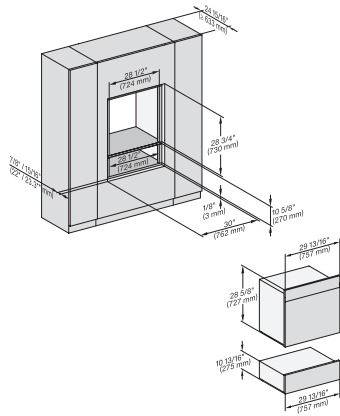

H 6x80 BP, ESW 6x80, H 6x80-2BP, H 2x80BP, H 7x80 BP/BPX, ESW 7x80 Installation drawing, Flush inset, NA