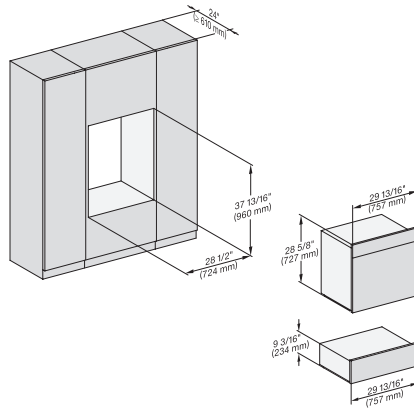

DGC7x8x, ESW7x70, EVS7670, Einbau, 30 Zoll, Proud, combi, XXL

7/8" – 22" mm – Glass, 15/16" – 23.3" mm – Stainless steel