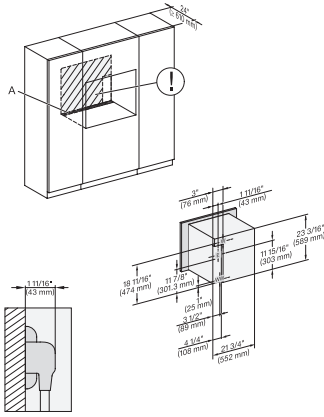

H 6x80 BP, ESW 6x80, H 6x80-2BP, NA7000 Fitting Combi wide front, Installation drawing, Proud, NA

side view 30 inch Proud DGC30 XXL, installation drawing, NA

7/8" – 22* mm – Glass, 15/16" – 23.3** mm – Stainless steel

installation 30 inch Proud DGC XXL, installation drawing, NA

installation 30 inch wide front DGC XXL, installation drawing, NA

A – Cut-out (1 9/16" x 19 11/16" / 40 mm x 500 mm) in the bottom of the cabinet for power cord and ventilation., – Electrical and water supplies are recommended to be placed in adjacent cabinetry., Additional cabinet depth is required when placing the electrical and water supplies behind the appliance., E = Electric connection

A – Cut-out (1 9/16" x 19 11/16" / 40 mm x 500 mm) in the bottom of the cabinet for power cord and ventilation., – Electrical and water supplies are recommended to be placed in adjacent cabinetry., Additional cabinet depth is required when placing the electrical and water supplies behind the appliance., E = Electric connection

side view, 30 inch Flush inset DGC30 XXL, installation drawing, NA

7/8" – 22" mm – Glass, 15/16" – 23.3** mm – Stainless steel

Installation 30 inch Flush inset DGC30 XXL, installation drawing, NA

7/8" – 22" mm – Glass, 15/16" – 23.3** mm – Stainless steel