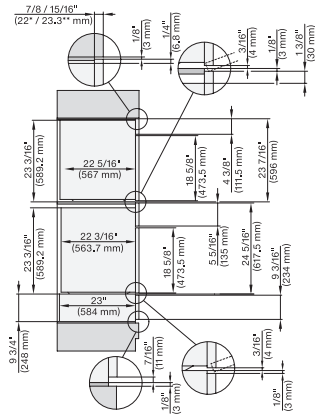

DGC 7880 30" Combi-Steam Oven XXL for steam cooking, baking, roasting with roast probe + menu cooking.

DGC786x+EBA7868, DGC7x8x, ESW7x70, EVS7670, side view, 30 Zoll, Flush inset, combi, XXL

7/8" – 22" mm – Glass, 15/16" – 23.3** mm – Stainless steel