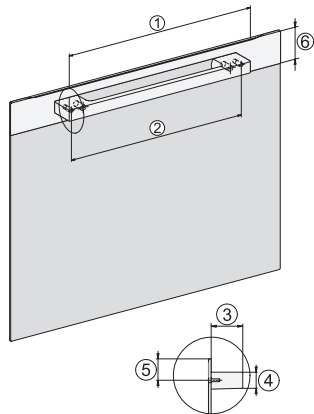

Handle DGC74xx, DGC76xx, DGC78xx, PureLine – NA7000 - Installation drawing

DGC7470, DGC7670, DGC7870, DGC7875, DGC7680, DGC7685, DGC7880, DGC7885; 19 11/16" / 500 mm, 17 1/2" / 444 mm, 1 7/8" / 47 mm, 15/16" / 24 mm, 1 1/4" / 32.5 mm, 2 9/16" / 65 mm, DGC7440, DGC7640, DGC7840, DGC7845, DGC7860, DGC7865; 15 3/4" / 400 mm, 14 3/16" / 360 mm, 1 7/8" / 47 mm, 15/16" / 24 mm, 1 1/4" / 32.5 mm, 2 9/16" / 65 mm