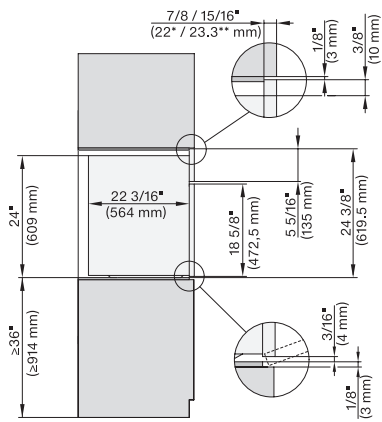

H 6x80 BP, ESW 6x80, H 6x80-2BP, NA7000 Fitting Combi wide front, Installation drawing, Proud, NA

side view 30 inch Proud DGC30 XXL, installation drawing, NA

7/8" – 22* mm – Glass, 15/16" – 23.3** mm – Stainless steel

installation 30 inch Proud DGC XXL, installation drawing, NA

installation 30 inch wide front DGC XXL, installation drawing, NA

A – Cut-out (1 9/16" x 19 11/16" / 40 mm x 500 mm) in the bottom of the cabinet for power cord and ventilation., – Electrical and water supplies are recommended to be placed in adjacent cabinetry., Additional cabinet depth is required when placing the electrical and water supplies behind the appliance., E = Electric connection

side view, 30 inch Flush inset DGC30 XXL, installation drawing, NA

7/8" – 22" mm – Glass, 15/16" – 23.3** mm – Stainless steel

Installation 30 inch Flush inset DGC30 XXL, installation drawing, NA

7/8" – 22" mm – Glass, 15/16" – 23.3** mm – Stainless steel

DGC7x8x, H7x6x+EBA7868, side view, 30 Zoll, Flush inset, combi, XXL, 650S

7/8" – 22" mm – Glass, 15/16" – 23.3" mm – Stainless steel

DGC7x8x, H2x80BP, H7x8xBP(X), side view, 30 Zoll, Flush inset, combi, XXL 650