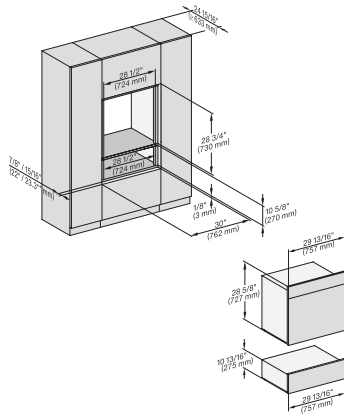

DGC 7880

30" Combi-Steam Oven XXL

for steam cooking, baking, roasting with roast probe + menu cooking.

H 6x80 BP, ESW 6x80, H 6x80-2BP, H7x8x, ESW7x80, H 2x8x Fitting Combi, Installation drawing, Flush inset, NA