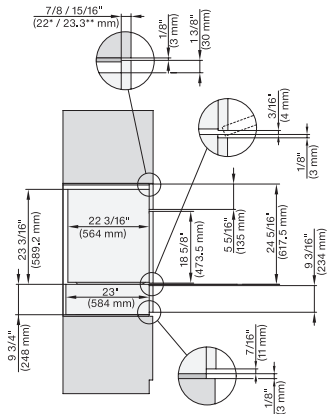

Installation 30 inch Flush inset DGC XXL, installation drawing, NA

A – Cut-out (1 9/16" x 19 11/16" / 40 mm x 500 mm) in the bottom of the cabinet for power cord and ventilation, – Electrical and water supplies are recommended to be placed in adjacent cabinetry., Additional cabinet depth is required when placing the electrical and water supplies behind the appliance., E = Electric connection

installation 30 inch Flush inset wide front DGC XXL, installation drawing, NA

A – Cut-out (1 9/16" x 19 11/16" / 40 mm x 500 mm) in the bottom of the cabinet for power cord and ventilation, – Electrical and water supplies are recommended to be placed in adjacent cabinetry., Additional cabinet depth is required when placing the electrical and water supplies behind the appliance., E = Electric connection

DGC7x8x, H7x6x+EBA7868, side view, 30 Zoll, Flush inset, combi, XXL, 650S

7/8" – 22" mm – Glass, 15/16" – 23.3" mm – Stainless steel

DGC7x8x, H2x80BP, H7x8xBP(X), side view, 30 Zoll, Flush inset, combi, XXL 650

7/8" – 22" mm – Glass, 15/16" – 23.3" mm – Stainless steel

DGC7x8x, ESW7x70, EVS7670, side view, 30 Zoll, Flush inset, combi, XXL

7/8" – 22" mm – Glass, 15/16" – 23.3" mm – Stainless steel

DGC7x8x, ESW7x80, side view, 30 Zoll, Flush inset, combi, XXL