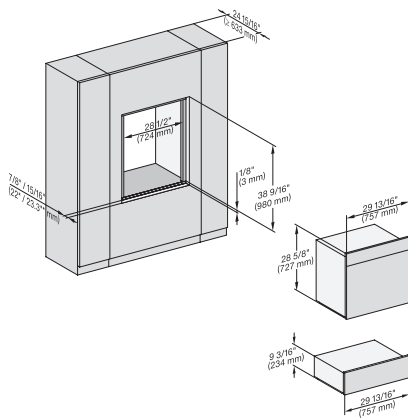

7/8" – 22" mm – Glass, 15/16" – 23.3" mm – Stainless steel

DGC 7880 30" Combi-Steam Oven XXL for steam cooking, baking, roasting with roast probe + menu cooking.

DGC786x+EBA7868, DGC7x8x, ESW7x70, EVS7670, side view, 30 Zoll, Flush inset, combi, XXL

7/8" – 22" mm – Glass, 15/16" – 23.3** mm – Stainless steel

DGC7x8x(X), H2x80BP, H7x8xBP, ESW7x80, side view, 30 Zoll, Flush inset, combi, XXL, 650, ESW30

7/8" – 22" mm – Glass, 15/16" – 23.3** mm – Stainless steel

DC7x8x, ESW7x70, EVS7670 Einbau, 30 Zoll, Flush inset, combi, XXL,

7/8" – 22" mm – Glass, 15/16" – 23.3** mm – Stainless steel

DGC7x8x, ESW7x70, EVS7670, Einbau, 30 Zoll, Flush inset, combi, wide front, XXL