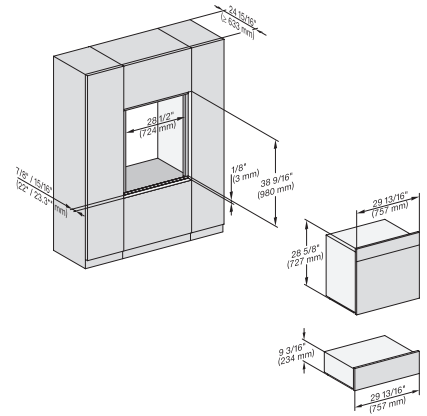

7/8" – 22" mm – Glass, 15/16" – 23.3" mm – Stainless steel

DGC7x8x, ESW7x70, EVS7670, side view, 30 Zoll, Flush inset, combi, XXL

7/8" – 22" mm – Glass, 15/16" – 23.3" mm – Stainless steel

DGC7x8x, ESW7x80, side view, 30 Zoll, Flush inset, combi, XXL

7/8" – 22" mm – Glass, 15/16" – 23.3" mm – Stainless steel

DGC 7880 30" Combi-Steam Oven XXL for steam cooking, baking, roasting with roast probe + menu cooking.

DGC786x+EBA7868, DGC7x8x, ESW7x70, EVS7670, side view, 30 Zoll, Flush inset, combi, XXL

7/8" – 22" mm – Glass, 15/16" – 23.3** mm – Stainless steel

DGC7x8x(X), H2x80BP, H7x8xBP, ESW7x80, side view, 30 Zoll, Flush inset, combi, XXL, 650, ESW30

7/8" – 22" mm – Glass, 15/16" – 23.3** mm – Stainless steel

DC7x8x, ESW7x70, EVS7670 Einbau, 30 Zoll, Flush inset, combi, XXL,

7/8" – 22" mm – Glass, 15/16" – 23.3** mm – Stainless steel

DGC7x8x, ESW7x70, EVS7670, Einbau, 30 Zoll, Flush inset, combi, wide front, XXL