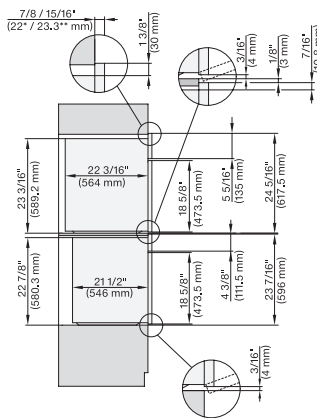

DGC7x8x, H7x6xBP+EBA7848, side view, 30 Zoll, Proud, combi, XXL, 650S

7/8" – 22" mm – Glass, 15/16" – 23.3** mm – Stainless steel