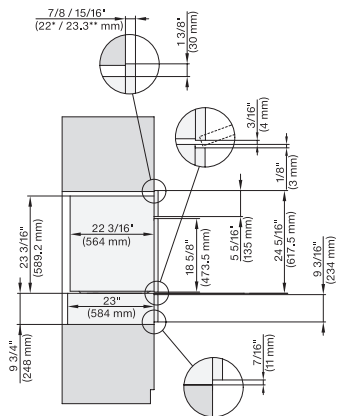

7/8" – 22" mm – Glass, 15/16" – 23.3** mm – Stainless steel

DGC7x8x(X), H2x80BP, H7x8xBP, ESW7x80, side view, 30 Zoll, Flush inset, combi, XXL, 650, ESW30

7/8" – 22" mm – Glass, 15/16" – 23.3** mm – Stainless steel

DC7x8x, ESW7x70, EVS7670 Einbau, 30 Zoll, Flush inset, combi, XXL,

7/8" – 22" mm – Glass, 15/16" – 23.3** mm – Stainless steel

DGC7x8x, ESW7x70, EVS7670, Einbau, 30 Zoll, Flush inset, combi, wide front, XXL

7/8" – 22" mm – Glass, 15/16" – 23.3** mm – Stainless steel

DGC7x8x, H7x6xBP+EBA7848, side view, 30 Zoll, Proud, combi, XXL, 650S

7/8" – 22" mm – Glass, 15/16" – 23.3** mm – Stainless steel

DGC7x8x, H2x80BP, H7x8xBP(X), side view, 30 Zoll, Proud, combi, XXL 650

7/8" – 22" mm – Glass, 15/16" – 23.3** mm – Stainless steel

DGC7x8x, ESW7x70, EVS7670, side view, 30 Zoll, Proud, combi, XXL

7/8" – 22" mm – Glass, 15/16" – 23.3** mm – Stainless steel

DGC7x8x, ESW7x80, side view, 30 Zoll, Proud, combi, XXL