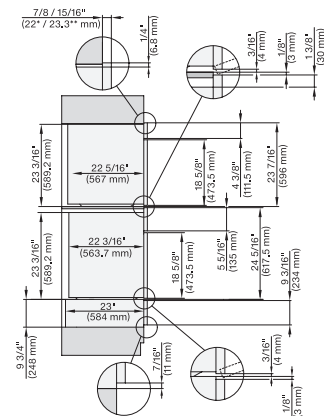

7/8" – 22" mm – Glass, 15/16" – 23.3** mm – Stainless steel

DGC7x8x(X), H2x80BP, H7x8xBP, ESW7x80, side view, 30 Zoll, Flush inset, combi, XXL, 650, ESW30

7/8" – 22" mm – Glass, 15/16" – 23.3** mm – Stainless steel

7/8" – 22" mm – Glass, 15/16" – 23.3** mm – Stainless steel

DGC7x8x, H7x6xBP+EBA7848, side view, 30 Zoll, Proud, combi, XXL, 650S

7/8" – 22" mm – Glass, 15/16" – 23.3** mm – Stainless steel

DGC7x8x, H2x80BP, H7x8xBP(X), side view, 30 Zoll, Proud, combi, XXL 650

7/8" – 22" mm – Glass, 15/16" – 23.3** mm – Stainless steel

DGC7x8x, ESW7x70, EVS7670, side view, 30 Zoll, Proud, combi, XXL

7/8" – 22" mm – Glass, 15/16" – 23.3** mm – Stainless steel

DGC7x8x, ESW7x80, side view, 30 Zoll, Proud, combi, XXL

7/8" – 22" mm – Glass, 15/16" – 23.3** mm – Stainless steel

DGC786x+EBA7868, DGC7x8x, ESW7x70, EVS7670, side view, 30 Zoll, Proud, combi, XXL

7/8" – 22" mm – Glass, 15/16" – 23.3** mm – Stainless steel

DGC 7880