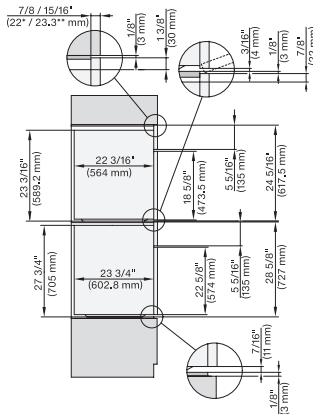

side view, 30 inch Flush inset DGC30 XXL, installation drawing, NA

7/8" – 22" mm – Glass, 15/16" – 23.3** mm – Stainless steel

Installation 30 inch Flush inset DGC30 XXL, installation drawing, NA

7/8" – 22" mm – Glass, 15/16" – 23.3** mm – Stainless steel

Installation 30 inch Flush inset DGC XXL, installation drawing, NA

A – Cut-out (1 9/16" x 19 11/16" / 40 mm x 500 mm) in the bottom of the cabinet for power cord and ventilation, – Electrical and water supplies are recommended to be placed in adjacent cabinetry., Additional cabinet depth is required when placing the electrical and water supplies behind the appliance., E = Electric connection

installation 30 inch Flush inset wide front DGC XXL, installation drawing, NA

A – Cut-out (1 9/16" x 19 11/16" / 40 mm x 500 mm) in the bottom of the cabinet for power cord and ventilation, – Electrical and water supplies are recommended to be placed in adjacent cabinetry., Additional cabinet depth is required when placing the electrical and water supplies behind the appliance., E = Electric connection

DGC7x8x, H7x6x+EBA7868, side view, 30 Zoll, Flush inset, combi, XXL, 650S

7/8" – 22" mm – Glass, 15/16" – 23.3" mm – Stainless steel

DGC7x8x, H2x80BP, H7x8xBP(X), side view, 30 Zoll, Flush inset, combi, XXL 650