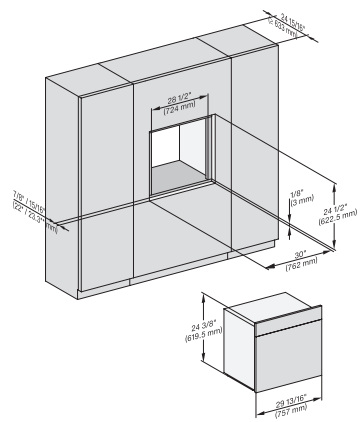

installation 30 inch Proud DGC XXL, installation drawing, NA

installation 30 inch wide front DGC XXL, installation drawing, NA

A – Cut-out (1 9/16" x 19 11/16" / 40 mm x 500 mm) in the bottom of the cabinet for power cord and ventilation., – Electrical and water supplies are recommended to be placed in adjacent cabinetry., Additional cabinet depth is required when placing the electrical and water supplies behind the appliance., E = Electric connection

A – Cut-out (1 9/16" x 19 11/16" / 40 mm x 500 mm) in the bottom of the cabinet for power cord and ventilation., – Electrical and water supplies are recommended to be placed in adjacent cabinetry., Additional cabinet depth is required when placing the electrical and water supplies behind the appliance., E = Electric connection

side view, 30 inch Flush inset DGC30 XXL, installation drawing, NA

7/8" – 22" mm – Glass, 15/16" – 23.3** mm – Stainless steel

Installation 30 inch Flush inset DGC30 XXL, installation drawing, NA

7/8" – 22" mm – Glass, 15/16" – 23.3** mm – Stainless steel

Installation 30 inch Flush inset DGC XXL, installation drawing, NA

A – Cut-out (1 9/16" x 19 11/16" / 40 mm x 500 mm) in the bottom of the cabinet for power cord and ventilation, – Electrical and water supplies are recommended to be placed in adjacent cabinetry., Additional cabinet depth is required when placing the electrical and water supplies behind the appliance., E = Electric connection