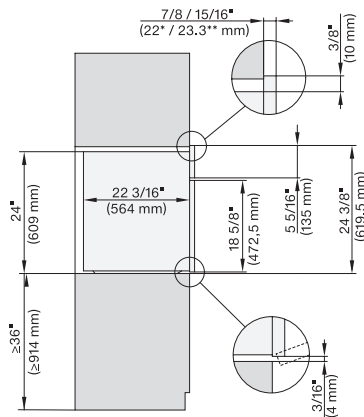

H 6x80 BP, ESW 6x80, H 6x80-2BP, H 2x80BP, H 7x80 BP/BPX, ESW 7x80 Installation drawing, Flush inset, NA

H6x80BP, ESW6x80, H6x80-2BP, H2x80BP, H7x80BPX, ESW7x80, Fitting Combi, Installation drawing, Proud, NA

H 6x80 BP, ESW 6x80, H 6x80-2BP, NA7000 Fitting Combi wide front, Installation drawing, Proud, NA

side view 30 inch Proud DGC30 XXL, installation drawing, NA

7/8" – 22* mm – Glass, 15/16" – 23.3** mm – Stainless steel