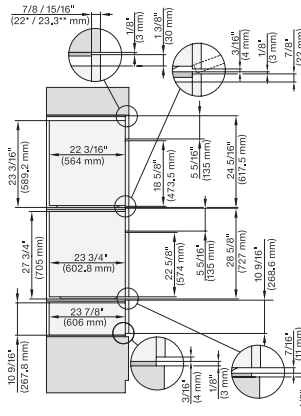

7/8" – 22" mm – Glass, 15/16" – 23.3" mm – Stainless steel

DGC7x8x, ESW7x70, EVS7670, side view, 30 Zoll, Flush inset, combi, XXL

7/8" – 22" mm – Glass, 15/16" – 23.3" mm – Stainless steel

DGC7x8x, ESW7x80, side view, 30 Zoll, Flush inset, combi, XXL

7/8" – 22" mm – Glass, 15/16" – 23.3" mm – Stainless steel

DGC 7685

30" Combi-Steam Oven XXL with DirectWater plus
for steam cooking, baking, roasting with roast probe + menu cooking.

DGC786x+EBA7868, DGC7x8x, ESW7x70, EVS7670, side view, 30 Zoll, Flush inset, combi, XXL

7/8" – 22" mm – Glass, 15/16" – 23.3** mm – Stainless steel

DGC7x8x(X), H2x80BP, H7x8xBP, ESW7x80, side view, 30 Zoll, Flush inset, combi, XXL, 650, ESW30

7/8" – 22" mm – Glass, 15/16" – 23.3** mm – Stainless steel

DC7x8x, ESW7x70, EVS7670 Einbau, 30 Zoll, Flush inset, combi, XXL

7/8" – 22" mm – Glass, 15/16" – 23.3** mm – Stainless steel

DGC7x8x, ESW7x70, EVS7670, Einbau, 30 Zoll, Flush inset, combi, wide front, XXL