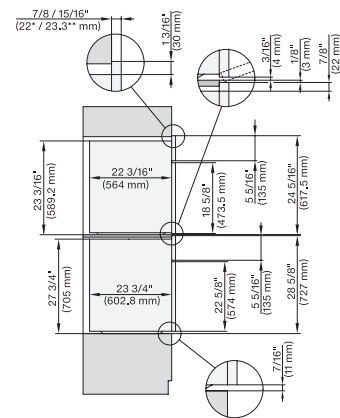

7/8" – 22" mm – Glass, 15/16" – 23.3" mm – Stainless steel

DGC7x8x, ESW7x70, EVS7670, side view, 30 Zoll, Flush inset, combi, XXL

7/8" – 22" mm – Glass, 15/16" – 23.3" mm – Stainless steel

DGC7x8x, ESW7x80, side view, 30 Zoll, Flush inset, combi, XXL

7/8" – 22" mm – Glass, 15/16" – 23.3** mm – Stainless steel

DGC7x8x(X), H2x80BP, H7x8xBP, ESW7x80, side view, 30 Zoll, Flush inset, combi, XXL, 650, ESW30

7/8" – 22" mm – Glass, 15/16" – 23.3** mm – Stainless steel

DC7x8x, ESW7x70, EVS7670 Einbau, 30 Zoll, Flush inset, combi, XXL

7/8" – 22" mm – Glass, 15/16" – 23.3** mm – Stainless steel

DGC7x8x, ESW7x70, EVS7670, Einbau, 30 Zoll, Flush inset, combi, wide front, XXL

7/8" – 22" mm – Glass, 15/16" – 23.3** mm – Stainless steel

DGC7x8x, H7x6xBP+EBA7848, side view, 30 Zoll, Proud, combi, XXL, 650S

7/8" – 22" mm – Glass, 15/16" – 23.3** mm – Stainless steel

DGC7x8x, H2x80BP, H7x8xBP(X), side view, 30 Zoll, Proud, combi, XXL 650