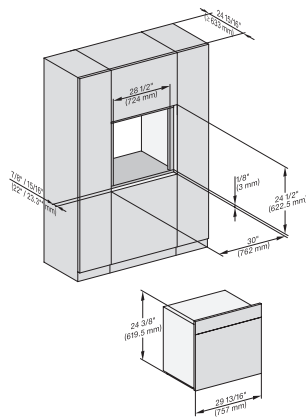

installation 30 inch Proud DGC XXL, installation drawing,
NA

A – Cut-out (1 9/16" x 19 11/16" / 40 mm x 500 mm) in the bottom of the cabinet for power cord and ventilation, – Electrical and water supplies are recommended to be placed in adjacent cabinetry., Additional cabinet depth is required when placing the electrical and water supplies behind the appliance., E = Electric connection

installation 30 inch wide front DGC XXL, installation drawing, NA

A – Cut-out (1 9/16" x 19 11/16" / 40 mm x 500 mm) in the bottom of the cabinet for power cord and ventilation, – Electrical and water supplies are recommended to be placed in adjacent cabinetry., Additional cabinet depth is required when placing the electrical and water supplies behind the appliance., E = Electric connection

side view, 30 inch Flush inset DGC30 XXL, installation drawing, NA

7/8" – 22" mm – Glass, 15/16" – 23.3** mm – Stainless steel

Installation 30 inch Flush inset DGC30 XXL, installation drawing, NA

7/8" – 22" mm – Glass, 15/16" – 23.3** mm – Stainless steel