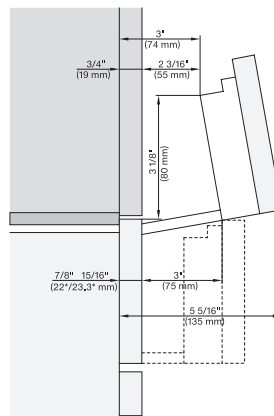

7/8" – 22" mm – Glass, 15/16" – 23.3** mm – Stainless steel

DGC7x8x(X), H2x80BP, H7x8xBP, ESW7x80, side view, 30 Zoll, Flush inset, combi, XXL, 650, ESW30

7/8" – 22" mm – Glass, 15/16" – 23.3** mm – Stainless steel

7/8" – 22" mm – Glass, 15/16" – 23.3** mm – Stainless steel

DGC786x+EBA7868, DGC7x8x, ESW7x70, EVS7670, side view, 30 Zoll, Proud, combi, XXL

7/8" – 22" mm – Glass, 15/16" – 23.3** mm – Stainless steel

DGC 7685

DGC7x8x, ESW7x70, EVS7670, Einbau, 30 Zoll, Proud, combi, XXL

7/8" – 22" mm – Glass, 15/16" – 23.3** mm – Stainless steel

DGX7x8x, ESW7x70, EVS7670, Einbau, 30 Zoll, Proud, combi, wide front, XXL

7/8" – 22" mm – Glass, 15/16" – 23.3** mm – Stainless steel

Swivel range Flush inset DGC 30 inch, installation drawing, NA

7/8" – 22" mm – Glas, 15/16" – 23.3** mm – Edelstahl

swivel range 30 inch Proud DGC, installation drawing, NA

7/8" – 22" mm – Glas, 15/16" – 23.3** mm – Edelstahl