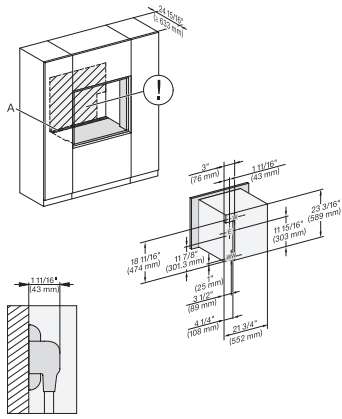

installation 30 inch wide front DGC XXL, installation drawing, NA

A – Cut-out (1 9/16" x 19 11/16" / 40 mm x 500 mm) in the bottom of the cabinet for power cord and ventilation, – Electrical and water supplies are recommended to be placed in adjacent cabinetry., Additional cabinet depth is required when placing the electrical and water supplies behind the appliance., E = Electric connection

side view, 30 inch Flush inset DGC30 XXL, installation drawing, NA

7/8" – 22" mm – Glass, 15/16" – 23.3** mm – Stainless steel

Installation 30 inch Flush inset DGC30 XXL, installation drawing, NA

7/8" – 22" mm – Glass, 15/16" – 23.3** mm – Stainless steel

installation 30 inch Flush inset wide front DGC30 XXL, installation drawing, NA

7/8" – 22" mm – Glass, 15/16" – 23.3** mm – Stainless steel

DGC 7685

30" Combi-Steam Oven XXL with DirectWater plus
for steam cooking, baking, roasting with roast probe + menu cooking.

Installation 30 inch Flush inset DGC XXL, installation drawing, NA

A – Cut-out (1 9/16" x 19 11/16" / 40 mm x 500 mm) in the bottom of the cabinet for power cord and ventilation, – Electrical and water supplies are recommended to be placed in adjacent cabinetry., Additional cabinet depth is required when placing the electrical and water supplies behind the appliance., E = Electric connection