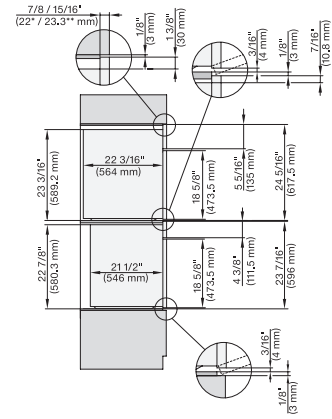

side view, 30 inch Flush inset DGC30 XXL, installation drawing, NA

7/8" – 22" mm – Glass, 15/16" – 23.3** mm – Stainless steel

Installation 30 inch Flush inset DGC30 XXL, installation drawing, NA

7/8" – 22" mm – Glass, 15/16" – 23.3** mm – Stainless steel

installation 30 inch Flush inset wide front DGC30 XXL, installation drawing, NA

7/8" – 22" mm – Glass, 15/16" – 23.3** mm – Stainless steel

DGC 7685

30" Combi-Steam Oven XXL with DirectWater plus
for steam cooking, baking, roasting with roast probe + menu cooking.

Installation 30 inch Flush inset DGC XXL, installation drawing, NA

A – Cut-out (1 9/16" x 19 11/16" / 40 mm x 500 mm) in the bottom of the cabinet for power cord and ventilation, – Electrical and water supplies are recommended to be placed in adjacent cabinetry., Additional cabinet depth is required when placing the electrical and water supplies behind the appliance., E = Electric connection

installation 30 inch Flush inset wide front DGC XXL, installation drawing, NA

A – Cut-out (1 9/16" x 19 11/16" / 40 mm x 500 mm) in the bottom of the cabinet for power cord and ventilation, – Electrical and water supplies are recommended to be placed in adjacent cabinetry., Additional cabinet depth is required when placing the electrical and water supplies behind the appliance., E = Electric connection