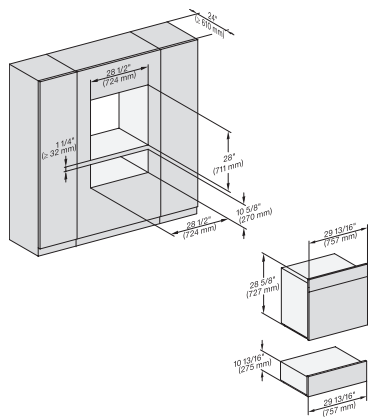

DGC 7685

30" Combi-Steam Oven XXL with DirectWater plus
for steam cooking, baking, roasting with roast probe + menu cooking.

H 6x80 BP, ESW 6x80, H 6x80-2BP, H7x8x, ESW7x80, H 2x8x Fitting Combi, Installation drawing, Flush inset, NA

H 6x80 BP, ESW 6x80, H 6x80-2BP, H 2x80BP, H 7x80 BP/BPX, ESW 7x80 Installation drawing, Flush inset, NA

H6x80BP, ESW6x80, H6x80-2BP, H2x80BP, H7x80BPX, ESW7x80, Fitting Combi, Installation drawing, Proud, NA