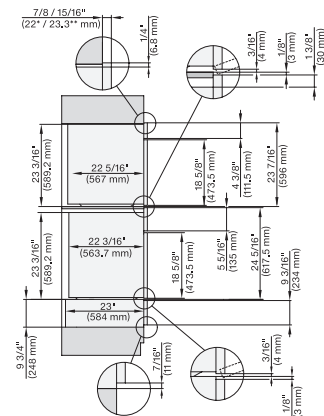

7/8" – 22" mm – Glass, 15/16" – 23.3** mm – Stainless steel

DGC7x8x(X), H2x80BP, H7x8xBP, ESW7x80, side view, 30 Zoll, Flush inset, combi, XXL, 650, ESW30

7/8" – 22" mm – Glass, 15/16" – 23.3** mm – Stainless steel

7/8" – 22" mm – Glass, 15/16" – 23.3** mm – Stainless steel

DGC7x8x, H7x6xBP+EBA7848, side view, 30 Zoll, Proud, combi, XXL, 650S

7/8" – 22" mm – Glass, 15/16" – 23.3** mm – Stainless steel

DGC7x8x, H2x80BP, H7x8xBP(X), side view, 30 Zoll, Proud, combi, XXL 650

7/8" – 22" mm – Glass, 15/16" – 23.3** mm – Stainless steel

DGC7x8x, ESW7x70, EVS7670, side view, 30 Zoll, Proud, combi, XXL

7/8" – 22" mm – Glass, 15/16" – 23.3** mm – Stainless steel

DGC7x8x, ESW7x80, side view, 30 Zoll, Proud, combi, XXL

7/8" – 22" mm – Glass, 15/16" – 23.3** mm – Stainless steel

DGC786x+EBA7868, DGC7x8x, ESW7x70, EVS7670, side view, 30 Zoll, Proud, combi, XXL

7/8" – 22" mm – Glass, 15/16" – 23.3** mm – Stainless steel

DGC 7685