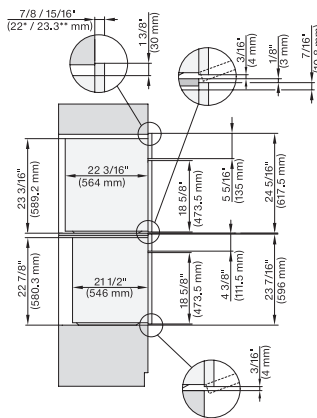

7/8" – 22" mm – Glass, 15/16" – 23.3" mm – Stainless steel

DGC7x8x, ESW7x70, EVS7670, side view, 30 Zoll, Flush inset, combi, XXL

7/8" – 22" mm – Glass, 15/16" – 23.3" mm – Stainless steel

DGC7x8x, ESW7x80, side view, 30 Zoll, Flush inset, combi, XXL

7/8" – 22" mm – Glass, 15/16" – 23.3** mm – Stainless steel

DGC7x8x(X), H2x80BP, H7x8xBP, ESW7x80, side view, 30 Zoll, Flush inset, combi, XXL, 650, ESW30

7/8" – 22" mm – Glass, 15/16" – 23.3** mm – Stainless steel

DC7x8x, ESW7x70, EVS7670 Einbau, 30 Zoll, Flush inset, combi, XXL

7/8" – 22" mm – Glass, 15/16" – 23.3** mm – Stainless steel

DGC7x8x, ESW7x70, EVS7670, Einbau, 30 Zoll, Flush inset, combi, wide front, XXL

7/8" – 22" mm – Glass, 15/16" – 23.3** mm – Stainless steel

DGC7x8x, H7x6xBP+EBA7848, side view, 30 Zoll, Proud, combi, XXL, 650S

7/8" – 22" mm – Glass, 15/16" – 23.3** mm – Stainless steel

DGC7x8x, H2x80BP, H7x8xBP(X), side view, 30 Zoll, Proud, combi, XXL 650