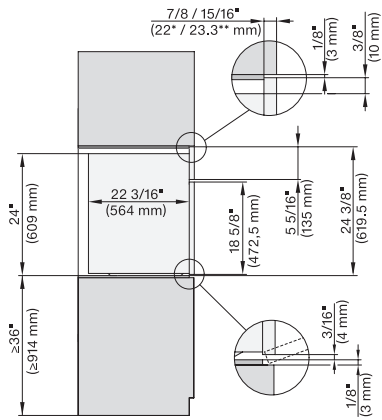

H 6x80 BP, ESW 6x80, H 6x80-2BP, NA7000 Fitting Combi wide front, Installation drawing, Proud, NA

side view 30 inch Proud DGC30 XXL, installation drawing, NA

7/8" – 22* mm – Glass, 15/16" – 23.3** mm – Stainless steel

installation 30 inch Proud DGC XXL, installation drawing,
NA

A – Cut-out (1 9/16" x 19 11/16" / 40 mm x 500 mm) in the bottom of the cabinet for power cord and ventilation, – Electrical and water supplies are recommended to be placed in adjacent cabinetry., Additional cabinet depth is required when placing the electrical and water supplies behind the appliance., E = Electric connection

installation 30 inch wide front DGC XXL, installation drawing, NA

A – Cut-out (1 9/16" x 19 11/16" / 40 mm x 500 mm) in the bottom of the cabinet for power cord and ventilation, – Electrical and water supplies are recommended to be placed in adjacent cabinetry., Additional cabinet depth is required when placing the electrical and water supplies behind the appliance., E = Electric connection

side view, 30 inch Flush inset DGC30 XXL, installation drawing, NA

7/8" – 22" mm – Glass, 15/16" – 23.3** mm – Stainless steel

Installation 30 inch Flush inset DGC30 XXL, installation drawing, NA

7/8" – 22" mm – Glass, 15/16" – 23.3** mm – Stainless steel