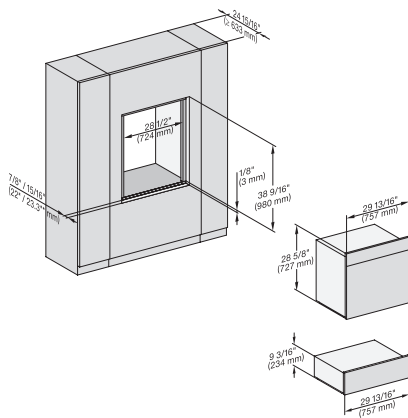

7/8" – 22" mm – Glass, 15/16" – 23.3" mm – Stainless steel

DGC 7685

30" Combi-Steam Oven XXL with DirectWater plus
for steam cooking, baking, roasting with roast probe + menu cooking.

DGC786x+EBA7868, DGC7x8x, ESW7x70, EVS7670, side view, 30 Zoll, Flush inset, combi, XXL

7/8" – 22" mm – Glass, 15/16" – 23.3** mm – Stainless steel

DGC7x8x(X), H2x80BP, H7x8xBP, ESW7x80, side view, 30 Zoll, Flush inset, combi, XXL, 650, ESW30

7/8" – 22" mm – Glass, 15/16" – 23.3** mm – Stainless steel

DC7x8x, ESW7x70, EVS7670 Einbau, 30 Zoll, Flush inset, combi, XXL

7/8" – 22" mm – Glass, 15/16" – 23.3** mm – Stainless steel

DGC7x8x, ESW7x70, EVS7670, Einbau, 30 Zoll, Flush inset, combi, wide front, XXL