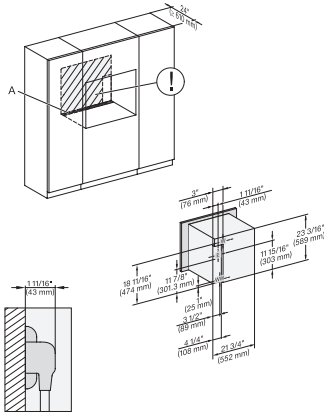

H 6x80 BP, ESW 6x80, H 6x80-2BP, NA7000 Fitting Combi wide front, Installation drawing, Proud, NA

side view 30 inch Proud DGC30 XXL, installation drawing, NA

7/8" – 22* mm – Glass, 15/16" – 23.3** mm – Stainless steel

installation 30 inch Proud DGC XXL, installation drawing,
NA

A – Cut-out (1 9/16" x 19 11/16" / 40 mm x 500 mm) in the bottom of the cabinet for power cord and ventilation, – Electrical and water supplies are recommended to be placed in adjacent cabinetry., Additional cabinet depth is required when placing the electrical and water supplies behind the appliance., E = Electric connection

installation 30 inch wide front DGC XXL, installation drawing, NA

A – Cut-out (1 9/16" x 19 11/16" / 40 mm x 500 mm) in the bottom of the cabinet for power cord and ventilation, – Electrical and water supplies are recommended to be placed in adjacent cabinetry., Additional cabinet depth is required when placing the electrical and water supplies behind the appliance., E = Electric connection

side view, 30 inch Flush inset DGC30 XXL, installation drawing, NA

7/8" – 22" mm – Glass, 15/16" – 23.3** mm – Stainless steel

Installation 30 inch Flush inset DGC30 XXL, installation drawing, NA

7/8" – 22" mm – Glass, 15/16" – 23.3** mm – Stainless steel