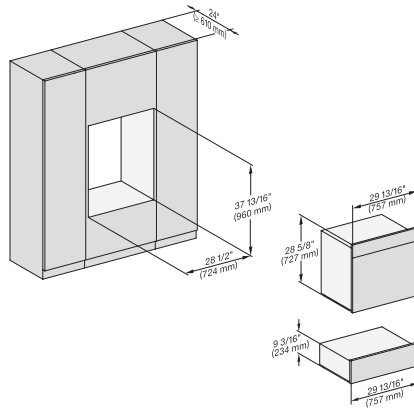

DGC7x8x, ESW7x70, EVS7670, Einbau, 30 Zoll, Proud, combi, XXL

7/8" – 22" mm – Glass, 15/16" – 23.3** mm – Stainless steel