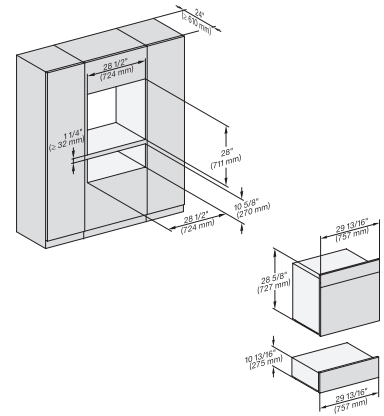

DGC 7685

30" Combi-Steam Oven XXL with DirectWater plus
for steam cooking, baking, roasting with roast probe + menu cooking.

H 6x80 BP, ESW 6x80, H 6x80-2BP, H7x8x, ESW7x80, H 2x8x Fitting Combi, Installation drawing, Flush inset, NA

H 6x80 BP, ESW 6x80, H 6x80-2BP, H 2x80BP, H 7x80 BP/BPX, ESW 7x80 Installation drawing, Flush inset, NA

H6x80BP, ESW6x80, H6x80-2BP, H2x80BP, H7x80BPX, ESW7x80, Fitting Combi, Installation drawing, Proud, NA