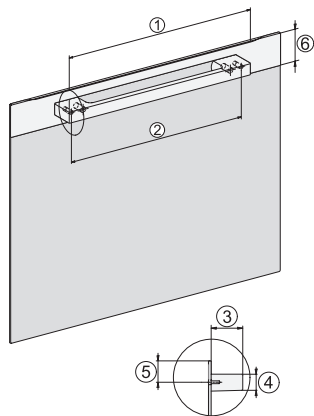

Handle DGC74xx, DGC76xx, DGC78xx, PureLine – NA7000 - Installation drawing

DGC7470, DGC7670, DGC7870, DGC7875, DGC7680, DGC7685, DGC7880, DGC7885; 19 11/16" / 500 mm, 17 1/2" / 444 mm, 1 7/8" / 47 mm, 15/16" / 24 mm, 1 1/4" / 32.5 mm, 2 9/16" / 65 mm, DGC7440, DGC7640, DGC7840, DGC7845, DGC7860, DGC7865; 15 3/4" / 400 mm, 14 3/16" / 360 mm, 1 7/8" / 47 mm, 15/16" / 24 mm, 1 1/4" / 32.5 mm, 2 9/16" / 65 mm