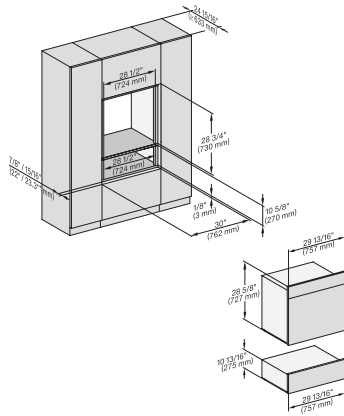

DGC 7685

30" Combi-Steam Oven XXL with DirectWater plus
for steam cooking, baking, roasting with roast probe + menu cooking.

H 6x80 BP, ESW 6x80, H 6x80-2BP, H7x8x, ESW7x80, H 2x8x Fitting Combi, Installation drawing, Flush inset, NA