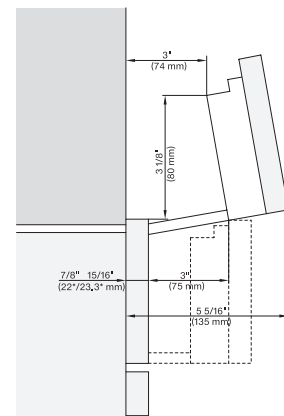

7/8" – 22" mm – Glass, 15/16" – 23.3** mm – Stainless steel

DGC7x8x(X), H2x80BP, H7x8xBP, ESW7x80, side view, 30 Zoll, Flush inset, combi, XXL, 650, ESW30

7/8" – 22" mm – Glass, 15/16" – 23.3** mm – Stainless steel

7/8" – 22" mm – Glass, 15/16" – 23.3** mm – Stainless steel

DGC786x+EBA7868, DGC7x8x, ESW7x70, EVS7670, side view, 30 Zoll, Proud, combi, XXL

7/8" – 22" mm – Glass, 15/16" – 23.3** mm – Stainless steel

DGC 7685

DGC7x8x, ESW7x70, EVS7670, Einbau, 30 Zoll, Proud, combi, XXL

7/8" – 22" mm – Glass, 15/16" – 23.3** mm – Stainless steel

DGX7x8x, ESW7x70, EVS7670, Einbau, 30 Zoll, Proud, combi, wide front, XXL

7/8" – 22" mm – Glass, 15/16" – 23.3** mm – Stainless steel

Swivel range Flush inset DGC 30 inch, installation drawing, NA

7/8" – 22" mm – Glas, 15/16" – 23.3** mm – Edelstahl

swivel range 30 inch Proud DGC, installation drawing, NA

7/8" – 22" mm – Glas, 15/16" – 23.3** mm – Edelstahl