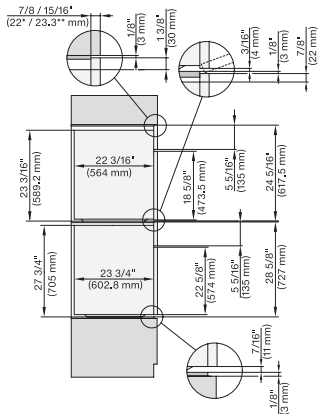

side view, 30 inch Flush inset DGC30 XXL, installation drawing, NA

7/8" – 22" mm – Glass, 15/16" – 23.3** mm – Stainless steel

Installation 30 inch Flush inset DGC30 XXL, installation drawing, NA

7/8" – 22" mm – Glass, 15/16" – 23.3** mm – Stainless steel

Installation 30 inch Flush inset DGC XXL, installation drawing, NA

A – Cut-out (1 9/16" x 19 11/16" / 40 mm x 500 mm) in the bottom of the cabinet for power cord and ventilation, – Electrical and water supplies are recommended to be placed in adjacent cabinetry., Additional cabinet depth is required when placing the electrical and water supplies behind the appliance., E = Electric connection

installation 30 inch Flush inset wide front DGC XXL, installation drawing, NA

A – Cut-out (1 9/16" x 19 11/16" / 40 mm x 500 mm) in the bottom of the cabinet for power cord and ventilation, – Electrical and water supplies are recommended to be placed in adjacent cabinetry., Additional cabinet depth is required when placing the electrical and water supplies behind the appliance., E = Electric connection

DGC7x8x, H7x6x+EBA7868, side view, 30 Zoll, Flush inset, combi, XXL, 650S

7/8" – 22" mm – Glass, 15/16" – 23.3" mm – Stainless steel

DGC7x8x, H2x80BP, H7x8xBP(X), side view, 30 Zoll, Flush inset, combi, XXL 650