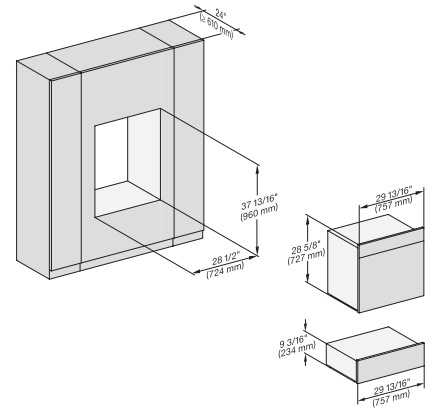

DGX7x8x, ESW7x70, EVS7670, Einbau, 30 Zoll, Proud, combi, wide front, XXL

7/8" – 22" mm – Glass, 15/16" – 23.3** mm – Stainless steel