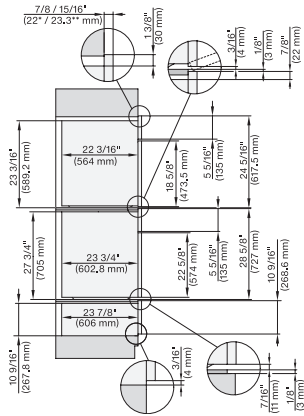

DGC 7685

30" Combi-Steam Oven XXL with DirectWater plus
for steam cooking, baking, roasting with roast probe + menu cooking.

DGC7x8(X), H2x80BP, H7x8xBP(X), ESW7x80, side view, 30 Zoll, Proud, combi, XXL, 650

7/8" – 22" mm – Glass, 15/16" – 23.3** mm – Stainless steel