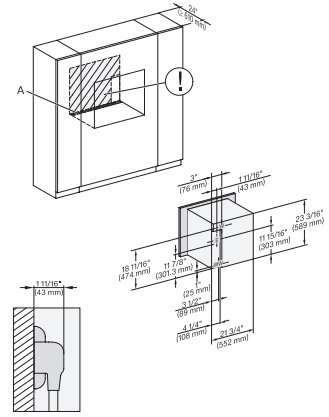

H 6x80 BP, ESW 6x80, H 6x80-2BP, NA7000 Fitting Combi wide front, Installation drawing, Proud, NA

side view 30 inch Proud DGC30 XXL, installation drawing, NA

7/8" – 22* mm – Glass, 15/16" – 23.3** mm – Stainless steel

installation 30 inch Proud DGC XXL, installation drawing,
NA

A – Cut-out (1 9/16" x 19 11/16" / 40 mm x 500 mm) in the bottom of the cabinet for power cord and ventilation, – Electrical and water supplies are recommended to be placed in adjacent cabinetry., Additional cabinet depth is required when placing the electrical and water supplies behind the appliance., E = Electric connection

installation 30 inch wide front DGC XXL, installation drawing, NA

A – Cut-out (1 9/16" x 19 11/16" / 40 mm x 500 mm) in the bottom of the cabinet for power cord and ventilation, – Electrical and water supplies are recommended to be placed in adjacent cabinetry., Additional cabinet depth is required when placing the electrical and water supplies behind the appliance., E = Electric connection

side view, 30 inch Flush inset DGC30 XXL, installation drawing, NA

7/8" – 22" mm – Glass, 15/16" – 23.3** mm – Stainless steel

Installation 30 inch Flush inset DGC30 XXL, installation drawing, NA

7/8" – 22" mm – Glass, 15/16" – 23.3** mm – Stainless steel