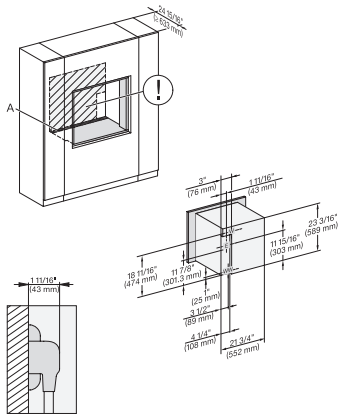

side view, 30 inch Flush inset DGC30 XXL, installation drawing, NA

7/8" – 22" mm – Glass, 15/16" – 23.3** mm – Stainless steel

Installation 30 inch Flush inset DGC30 XXL, installation drawing, NA

7/8" – 22" mm – Glass, 15/16" – 23.3** mm – Stainless steel

installation 30 inch Flush inset wide front DGC30 XXL, installation drawing, NA

7/8" – 22" mm – Glass, 15/16" – 23.3** mm – Stainless steel

DGC 7685

30" Combi-Steam Oven XXL with DirectWater plus
for steam cooking, baking, roasting with roast probe + menu cooking.

Installation 30 inch Flush inset DGC XXL, installation drawing, NA

A – Cut-out (1 9/16" x 19 11/16" / 40 mm x 500 mm) in the bottom of the cabinet for power cord and ventilation, – Electrical and water supplies are recommended to be placed in adjacent cabinetry., Additional cabinet depth is required when placing the electrical and water supplies behind the appliance., E = Electric connection

installation 30 inch Flush inset wide front DGC XXL, installation drawing, NA

A – Cut-out (1 9/16" x 19 11/16" / 40 mm x 500 mm) in the bottom of the cabinet for power cord and ventilation, – Electrical and water supplies are recommended to be placed in adjacent cabinetry., Additional cabinet depth is required when placing the electrical and water supplies behind the appliance., E = Electric connection