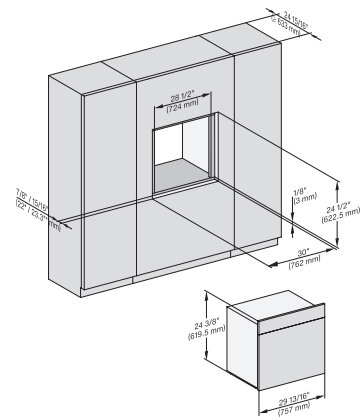

installation 30 inch Proud DGC XXL, installation drawing,
NA

A – Cut-out (1 9/16" x 19 11/16" / 40 mm x 500 mm) in the bottom of the cabinet for power cord and ventilation, – Electrical and water supplies are recommended to be placed in adjacent cabinetry., Additional cabinet depth is required when placing the electrical and water supplies behind the appliance., E = Electric connection

installation 30 inch wide front DGC XXL, installation drawing, NA

A – Cut-out (1 9/16" x 19 11/16" / 40 mm x 500 mm) in the bottom of the cabinet for power cord and ventilation, – Electrical and water supplies are recommended to be placed in adjacent cabinetry., Additional cabinet depth is required when placing the electrical and water supplies behind the appliance., E = Electric connection

side view, 30 inch Flush inset DGC30 XXL, installation drawing, NA

7/8" – 22" mm – Glass, 15/16" – 23.3** mm – Stainless steel

Installation 30 inch Flush inset DGC30 XXL, installation drawing, NA

7/8" – 22" mm – Glass, 15/16" – 23.3** mm – Stainless steel