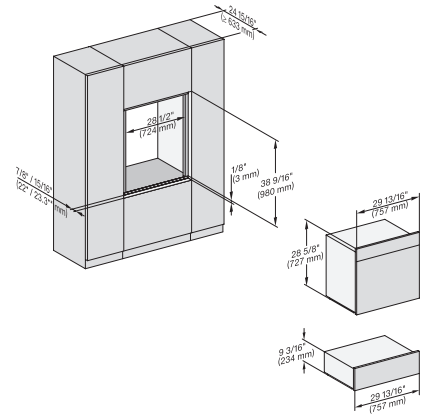

7/8" – 22" mm – Glass, 15/16" – 23.3" mm – Stainless steel

DGC7x8x, ESW7x70, EVS7670, side view, 30 Zoll, Flush inset, combi, XXL

7/8" – 22" mm – Glass, 15/16" – 23.3" mm – Stainless steel

DGC7x8x, ESW7x80, side view, 30 Zoll, Flush inset, combi, XXL

7/8" – 22" mm – Glass, 15/16" – 23.3" mm – Stainless steel

DGC 7685

30" Combi-Steam Oven XXL with DirectWater plus
for steam cooking, baking, roasting with roast probe + menu cooking.

DGC786x+EBA7868, DGC7x8x, ESW7x70, EVS7670, side view, 30 Zoll, Flush inset, combi, XXL

7/8" – 22" mm – Glass, 15/16" – 23.3** mm – Stainless steel

DGC7x8x(X), H2x80BP, H7x8xBP, ESW7x80, side view, 30 Zoll, Flush inset, combi, XXL, 650, ESW30

7/8" – 22" mm – Glass, 15/16" – 23.3** mm – Stainless steel

DC7x8x, ESW7x70, EVS7670 Einbau, 30 Zoll, Flush inset, combi, XXL

7/8" – 22" mm – Glass, 15/16" – 23.3** mm – Stainless steel

DGC7x8x, ESW7x70, EVS7670, Einbau, 30 Zoll, Flush inset, combi, wide front, XXL