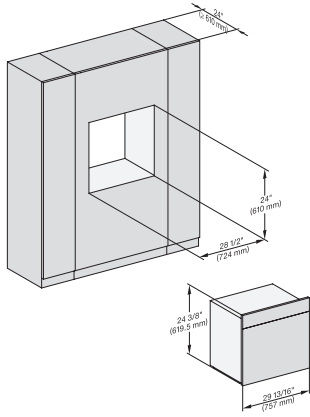

DGC 7685

30" Combi-Steam Oven XXL with DirectWater plus
for steam cooking, baking, roasting with roast probe + menu cooking.

installation 30 inch Proud wide front DGC30 XXL,
installation drawing, NA