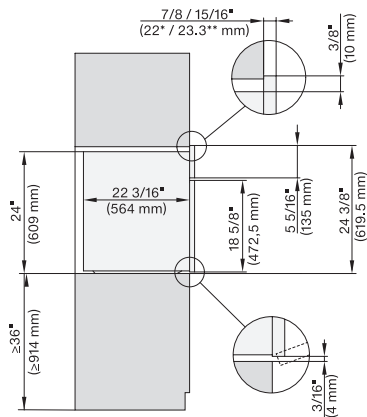

H 6x80 BP, ESW 6x80, H 6x80-2BP, H 2x80BP, H 7x80 BP/BPX, ESW 7x80 Installation drawing, Flush inset, NA

H6x80BP, ESW6x80, H6x80-2BP, H2x80BP, H7x80BPX, ESW7x80, Fitting Combi, Installation drawing, Proud, NA

H 6x80 BP, ESW 6x80, H 6x80-2BP, NA7000 Fitting Combi wide front, Installation drawing, Proud, NA

side view 30 inch Proud DGC30 XXL, installation drawing, NA

7/8" – 22* mm – Glass, 15/16" – 23.3** mm – Stainless steel