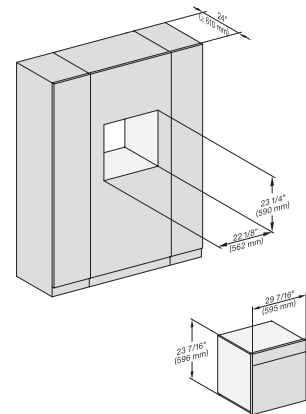

DGC786x, H7x6xBP, Einbau, 30 Zoll, Proud, wide front, 650S