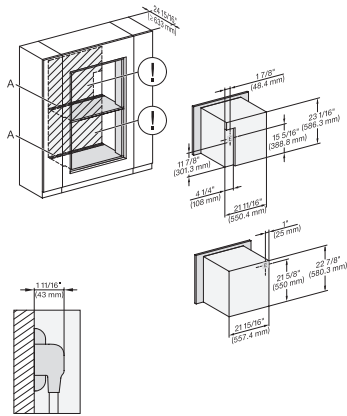

DGC 7865 AM

24" Combi-Steam Oven XXL with DirectWater plus
for steam cooking, baking, roasting with roast probe + menu cooking.

DGC786x(+EBA7848), H7x6xBP(+EBA7848), Installation, 30 Zoll, Flush inset, combi, wide front, 650S, XXL

A – Cut-out (4" x 28" / 100 mm x 720 mm) in the bottom of the cabinet for power cord and ventilation. – Electrical and water supplies are recommended to be placed in adjacent cabinetry. Additional cabinet depth is required when placing the electrical and water supplies behind the appliance. E = Electric connection