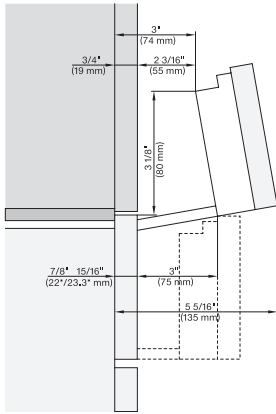

DGC 7865 AM

24" Combi-Steam Oven XXL with DirectWater plus

for steam cooking, baking, roasting with roast probe + menu cooking.

DGC 6x0x-1 + EBA 6808, DGC 6x6x (AM) + EBA 6808, DGC 7xxx(EBA 784/68) installation drawing, Flush inset, NA

7/8" – 22" mm – Glas, 15/16" – 23.3** mm – Edelstahl