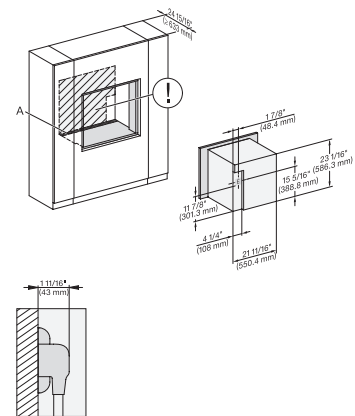

DGC786x(+EBA7848), DGC7x8x, Installation, 30 Zoll, Proud, wide front, XXL,

A – Cut-out (4" x 28" / 100 mm x 720 mm) in the bottom of the cabinet for power cord and ventilation. – Electrical and water supplies are recommended to be placed in adjacent cabinetry., Additional cabinet depth is required when placing the electrical and water supplies behind the appliance., E = Electric connection

DGC786x H7x6xBP, Einbau, 30 Zoll, Flush inset, 650S

7/8" – 22" mm – Glass, 15/16" – 23.3** mm – Stainless steel

DGC7x8x, H7x6xBP, Einbau, 30 Zoll, Flush inset, breite Font, 650S

7/8" – 22" mm – Glass, 15/16" – 23.3** mm – Stainless steel

DGC7x8x(X)(+EBA6808), Installation, 30 Zoll, Flush inset, XXL

A – Cut-out (4" x 28" / 100 mm x 720 mm) in the bottom of the cabinet for power cord and ventilation. – Electrical and water supplies are recommended to be placed in adjacent cabinetry., Additional cabinet depth is required when placing the electrical and water supplies behind the appliance., E = Electric connection

DGC7xxx(+EBA7848), Installation, 30 Zoll, Flush inset, wide front, XXL

A – Cut-out (4" x 28" / 100 mm x 720 mm) in the bottom of the cabinet for power cord and ventilation. – Electrical and water supplies are recommended to be placed in adjacent cabinetry., Additional cabinet depth is required when placing the electrical and water supplies behind the appliance., E = Electric connection