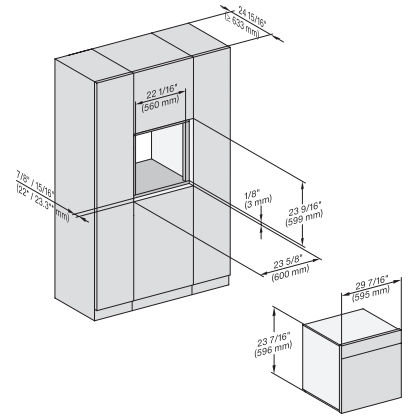

A – Cut-out (4" x 28" / 100 mm x 720 mm) in the bottom of the cabinet for power cord and ventilation. – Electrical and water supplies are recommended to be placed in adjacent cabinetry., Additional cabinet depth is required when placing the electrical and water supplies behind the appliance., E = Electric connection

DGC786x(+EBA7848), DGC7x8x, Installation, 30 Zoll, Proud, wide front, XXL,

A – Cut-out (4" x 28" / 100 mm x 720 mm) in the bottom of the cabinet for power cord and ventilation. – Electrical and water supplies are recommended to be placed in adjacent cabinetry., Additional cabinet depth is required when placing the electrical and water supplies behind the appliance., E = Electric connection