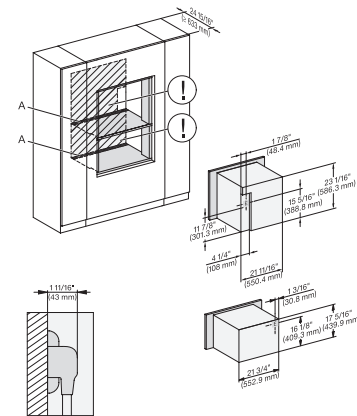

7/8" – 22" mm – Glass, 15/16" – 23.3" mm – Stainless steel

DGC786x, H7x6xBP, Einbau, 30 Zoll, Flush inset, combi, XXL 650S

7/8" – 22" mm – Glass, 15/16" – 23.3" mm – Stainless steel

DGC786x, H7x6xBP, Einbau, 30 Zoll, Flush inset, combi, wide front, XXL, 650S

7/8" – 22" mm – Glass, 15/16" – 23.3" mm – Stainless steel

DGC786x(+EBA7848), H7x40BM(+EBA7848), Installation, 30 Zoll, Flush inset, combi, XXL, 450S

A – Cut-out (4" x 28" / 100 mm x 720 mm) in the bottom of the cabinet for power cord and ventilation. – Electrical and water supplies are recommended to be placed in adjacent cabinetry. Additional cabinet depth is required when placing the electrical and water supplies behind the appliance. E = Electric connection

DGC786x+EBA7868, H7x6xBP(+EBA7848), Installation, 30 Zoll, Flush inset, combi, XXL, 650S

A – Cut-out (4" x 28" / 100 mm x 720 mm) in the bottom of the cabinet for power cord and ventilation. – Electrical and water supplies are recommended to be placed in adjacent cabinetry. Additional cabinet depth is required when placing the electrical and water supplies behind the appliance. E = Electric connection

DGC786x+EBA7868, H7x40BM(+EBA7848), Installation, 30 Zoll, Flush inset, combi, wide front, XXL, 450S

A – Cut-out (4" x 28" / 100 mm x 720 mm) in the bottom of the cabinet for power cord and ventilation. – Electrical and water supplies are recommended to be placed in adjacent cabinetry. Additional cabinet depth is required when placing the electrical and water supplies behind the appliance. E = Electric connection