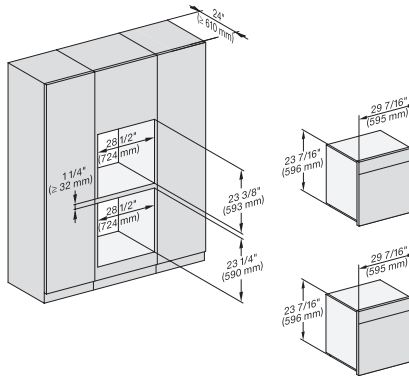

DGC786x, H7xxBP, Einbau, 30 Zoll, Proud, combi, XXL, 650S

7/8" – 22" mm – Glass, 15/16" – 23.3" mm – Stainless steel