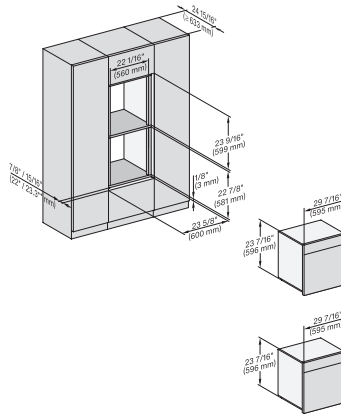

DGC786x, H7x6xBP, Einbau, 30 Zoll, Flush inset, combi, XXL 650S

7/8" – 22" mm – Glass, 15/16" – 23.3" mm – Stainless steel