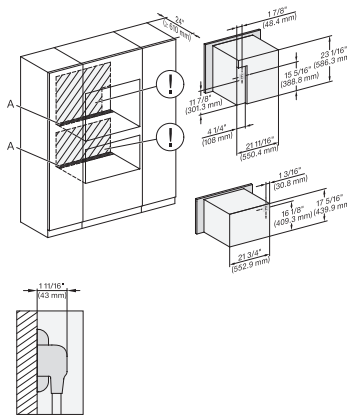

DGC786x(+EBA7848), H7x40BM(+EBA7848), Installation, 30 Zoll, Proud, combi, XXL, 450S

A – Cut-out (4" x 28" / 100 mm x 720 mm) in the bottom of the cabinet for power cord and ventilation. – Electrical and water supplies are recommended to be placed in adjacent cabinetry. Additional cabinet depth is required when placing the electrical and water supplies behind the appliance. E = Electric connection