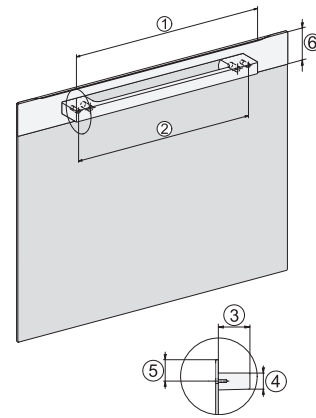

Handle DGC74xx, DGC76xx, DGC78xx, PureLine – NA7000 - Installation drawing

DGC7470, DGC7670, DGC7870, DGC7875, DGC7880, DGC7685, DGC7880, DGC7885, 19 11/16" / 500 mm, 17 1/2" / 444 mm, 1 7/8" / 47 mm, 15/16" / 24 mm, 1 1/4" / 32,5 mm, 2 9/16" / 65 mm, DGC7440, DGC7640, DGC7840, DGC7845, DGC7860, DGC7865, 15 3/4" / 400 mm, 14 3/16" / 360 mm, 1 7/8" / 47 mm, 15/16" / 24 mm, 1 1/4" / 32,5 mm, 2 9/16" / 65 mm