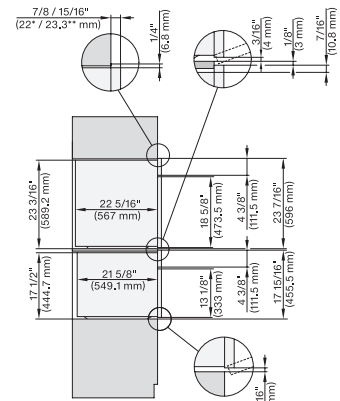

7/8" – 22" mm – Glas, 15/16" – 23.3** mm – Edelstahl

DGC 6x6x (AM) + EBA 6808, DGC 786x (EBA 7868) side view, installation drawing, Flush inset, NA

7/8" – 22" mm – Glas, 15/16" – 23.3** mm – Edelstahl

DGC 6x0x-1 + EBA 6808, DGC 6x6x (AM) + EBA 6808, DGC7xxx(X) + EBA784/68 installation drawing, Proud, NA

7/8" – 22" mm – Glas, 15/16" – 23.3** mm – Edelstahl

DGC 6x6x (AM) + EBA 6808, DGC86x (+EBA7868) side view, installation drawing, Proud, NA

7/8" – 22" mm – Glas, 15/16" – 23.3** mm – Edelstahl

DGC 6x6x (AM)+EBA 6808, H 6x00+EBA 6808, DGC 786x, EBA78x8, H7xxx Combi, Install. drawing, Flush inset, Flush inset, NA

7/8" – 22" mm – Glas, 15/16" – 23.3** mm – Edelstahl

DGC6x6x(AM) + EBA6808, H6x00+EBA6808, DGC786x+EBA7868, H7x40BM+EBA7848, Combi, Installation drawing,Proud,Flush inset,NA

7/8" – 22" mm – Glas, 15/16" – 23.3** mm – Edelstahl