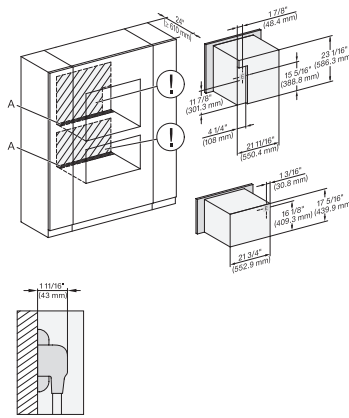

A – Cut-out (4" x 28" / 100 mm x 720 mm) in the bottom of the cabinet for power cord and ventilation. – Electrical and water supplies are recommended to be placed in adjacent cabinetry. Additional cabinet depth is required when placing the electrical and water supplies behind the appliance. E = Electric connection

DGC786x, H7xxBP, Einbau, 30 Zoll, Proud, combi, XXL, 650S

7/8" – 22" mm – Glass, 15/16" – 23.3" mm – Stainless steel

DGC786x, H7x6xBP, Einbau, 30 Zoll, Proud, combi, wide front, XXL

DGC786x(+EBA7848), H7x40BM(+EBA7848), Installation, 30 Zoll, Proud, combi, XXL, 450S