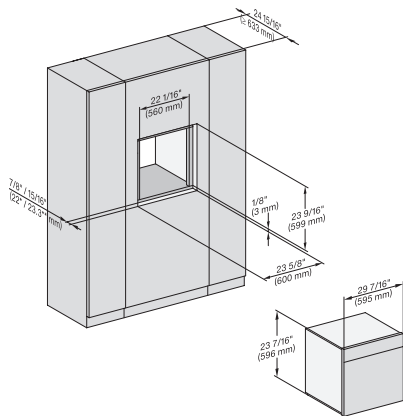

DGC7x8x, H7x6xBP, Einbau, 30 Zoll, Flush inset, breite Font, 650S

7/8" – 22" mm – Glass, 15/16" – 23.3** mm – Stainless steel