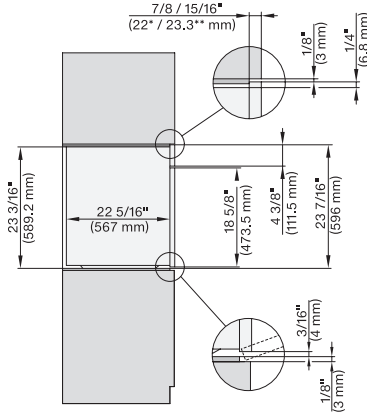

7/8" – 22" mm – Glas, 15/16" – 23.3** mm – Edelstahl

DGC 6x6x (AM) + EBA 6808, DGC 786x (EBA 7868) side view, installation drawing, Flush inset, NA

7/8" – 22" mm – Glas, 15/16" – 23.3** mm – Edelstahl

DGC 6x0x-1 + EBA 6808, DGC 6x6x (AM) + EBA 6808, DGC7xxx(X) + EBA784/68 installation drawing, Proud, NA

7/8" – 22" mm – Glas, 15/16" – 23.3** mm – Edelstahl

DGC 6x6x (AM) + EBA 6808, DGC86x (+EBA7868) side view, installation drawing, Proud, NA

7/8" – 22" mm – Glas, 15/16" – 23.3** mm – Edelstahl

DGC 6x6x (AM)+EBA 6808, H 6x00+EBA 6808, DGC 786x, EBA78x8, H7xxx Combi, Install. drawing, Flush inset, Flush inset, NA