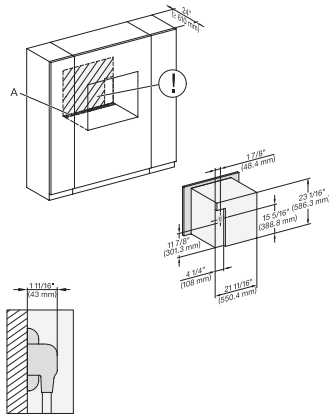

A – Cut-out (4" x 28" / 100 mm x 720 mm) in the bottom of the cabinet for power cord and ventilation. – Electrical and water supplies are recommended to be placed in adjacent cabinetry., Additional cabinet depth is required when placing the electrical and water supplies behind the appliance., E = Electric connection

DGC786x(+EBA7848), DGC7x8x, Installation, 30 Zoll, Proud, wide front, XXL,

A – Cut-out (4" x 28" / 100 mm x 720 mm) in the bottom of the cabinet for power cord and ventilation. – Electrical and water supplies are recommended to be placed in adjacent cabinetry., Additional cabinet depth is required when placing the electrical and water supplies behind the appliance., E = Electric connection

DGC7x8x(X)(+EBA6808), Installation, 30 Zoll, Flush inset, XXL

A – Cut-out (4" x 28" / 100 mm x 720 mm) in the bottom of the cabinet for power cord and ventilation. – Electrical and water supplies are recommended to be placed in adjacent cabinetry., Additional cabinet depth is required when placing the electrical and water supplies behind the appliance., E = Electric connection