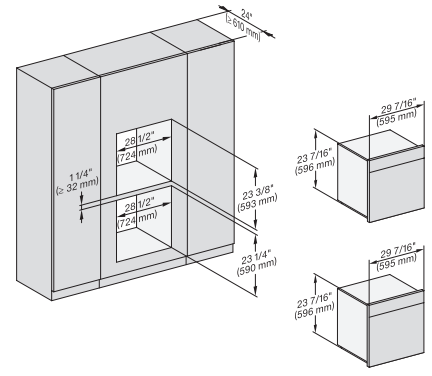

DGC786x, H7x6xBP, Einbau, 30 Zoll, Proud, combi, wide front, XXL