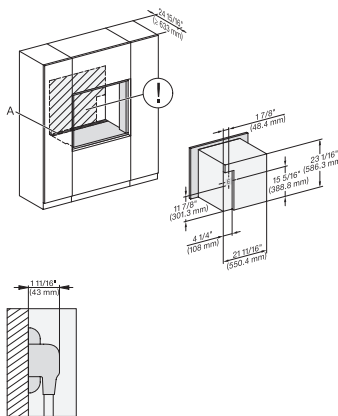

A – Cut-out (4" x 28" / 100 mm x 720 mm) in the bottom of the cabinet for power cord and ventilation. – Electrical and water supplies are recommended to be placed in adjacent cabinetry., Additional cabinet depth is required when placing the electrical and water supplies behind the appliance., E = Electric connection

DGC786x(+EBA7848), DGC7x8x, Installation, 30 Zoll, Proud, wide front, XXL,

A – Cut-out (4" x 28" / 100 mm x 720 mm) in the bottom of the cabinet for power cord and ventilation. – Electrical and water supplies are recommended to be placed in adjacent cabinetry., Additional cabinet depth is required when placing the electrical and water supplies behind the appliance., E = Electric connection

DGC7x8x(X)(+EBA6808), Installation, 30 Zoll, Flush inset, XXL

A – Cut-out (4" x 28" / 100 mm x 720 mm) in the bottom of the cabinet for power cord and ventilation. – Electrical and water supplies are recommended to be placed in adjacent cabinetry., Additional cabinet depth is required when placing the electrical and water supplies behind the appliance., E = Electric connection

DGC7xxx(+EBA7848), Installation, 30 Zoll, Flush inset, wide front, XXL

A – Cut-out (4" x 28" / 100 mm x 720 mm) in the bottom of the cabinet for power cord and ventilation. – Electrical and water supplies are recommended to be placed in adjacent cabinetry., Additional cabinet depth is required when placing the electrical and water supplies behind the appliance., E = Electric connection