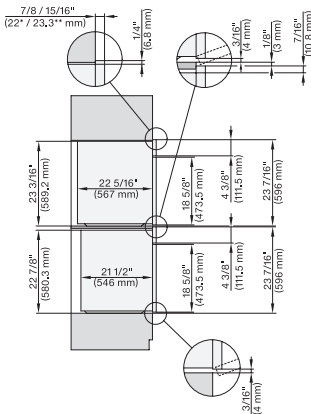

7/8" – 22" mm – Glas, 15/16" – 23.3** mm – Edelstahl

DGC 6x6x (AM) + EBA 6808, DGC 786x (EBA 7868) side view, installation drawing, Flush inset, NA

7/8" – 22" mm – Glas, 15/16" – 23.3** mm – Edelstahl

DGC 6x0x-1 + EBA 6808, DGC 6x6x (AM) + EBA 6808, DGC7xxx(X) + EBA784/68 installation drawing, Proud, NA

7/8" – 22" mm – Glas, 15/16" – 23.3** mm – Edelstahl

DGC 6x6x (AM) + EBA 6808, DGC86x (+EBA7868) side view, installation drawing, Proud, NA

7/8" – 22" mm – Glas, 15/16" – 23.3** mm – Edelstahl

DGC 6x6x (AM)+EBA 6808, H 6x00+EBA 6808, DGC 786x, EBA78x8, H7xxx Combi, Install. drawing, Flush inset, Flush inset, NA

7/8" – 22" mm – Glas, 15/16" – 23.3** mm – Edelstahl

DGC6x6x(AM) + EBA6808, H6x00+EBA6808, DGC786x+EBA7868, H7x40BM+EBA7848, Combi, Installation drawing,Proud,Flush inset,NA

7/8" – 22" mm – Glas, 15/16" – 23.3** mm – Edelstahl