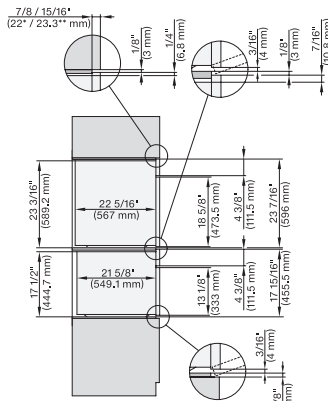

7/8" – 22" mm – Glas, 15/16" – 23.3** mm – Edelstahl

DGC 6x6x (AM) + EBA 6808, DGC 786x (EBA 7868) side view, installation drawing, Flush inset, NA

7/8" – 22" mm – Glas, 15/16" – 23.3** mm – Edelstahl

DGC 6x0x-1 + EBA 6808, DGC 6x6x (AM) + EBA 6808, DGC7xxx(X) + EBA784/68 installation drawing, Proud, NA

7/8" – 22" mm – Glas, 15/16" – 23.3** mm – Edelstahl

DGC 6x6x (AM) + EBA 6808, DGC86x (+EBA7868) side view, installation drawing, Proud, NA

7/8" – 22" mm – Glas, 15/16" – 23.3** mm – Edelstahl

DGC 6x6x (AM)+EBA 6808, H 6x00+EBA 6808, DGC 786x, EBA78x8, H7xxx Combi, Install. drawing, Flush inset, Flush inset, NA

7/8" – 22" mm – Glas, 15/16" – 23.3** mm – Edelstahl

DGC6x6x(AM) + EBA6808, H6x00+EBA6808, DGC786x+EBA7868, H7x40BM+EBA7848, Combi, Installation drawing,Proud,Flush inset,NA

7/8" – 22" mm – Glas, 15/16" – 23.3** mm – Edelstahl