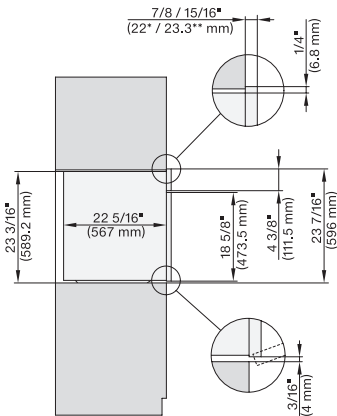

7/8" – 22" mm – Glas, 15/16" – 23.3** mm – Edelstahl

DGC 6x6x (AM) + EBA 6808, DGC 786x (EBA 7868) side view, installation drawing, Flush inset, NA

7/8" – 22" mm – Glas, 15/16" – 23.3** mm – Edelstahl

DGC 6x0x-1 + EBA 6808, DGC 6x6x (AM) + EBA 6808, DGC7xxx(X) + EBA784/68 installation drawing, Proud, NA

7/8" – 22" mm – Glas, 15/16" – 23.3** mm – Edelstahl

DGC 6x6x (AM) + EBA 6808, DGC86x (+EBA7868) side view, installation drawing, Proud, NA

7/8" – 22" mm – Glas, 15/16" – 23.3** mm – Edelstahl

DGC 6x6x (AM)+EBA 6808, H 6x00+EBA 6808, DGC 786x, EBA78x8, H7xxx Combi, Install. drawing, Flush inset, Flush inset, NA

7/8" – 22" mm – Glas, 15/16" – 23.3** mm – Edelstahl

DGC6x6x(AM) + EBA6808, H6x00+EBA6808, DGC786x+EBA7868, H7x40BM+EBA7848, Combi, Installation drawing,Proud,Flush inset,NA

7/8" – 22" mm – Glas, 15/16" – 23.3** mm – Edelstahl