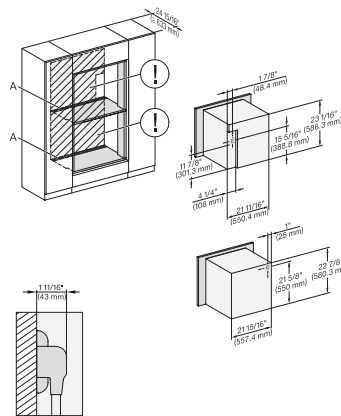

DGC7xxx(+EBA7848), Installation, 30 Zoll, Flush inset, wide front, XXL

A – Cut-out (4" x 28" / 100 mm x 720 mm) in the bottom of the cabinet for power cord and ventilation. – Electrical and water supplies are recommended to be placed in adjacent cabinetry., Additional cabinet depth is required when placing the electrical and water supplies behind the appliance., E = Electric connection

7/8" – 22" mm – Glass, 15/16" – 23.3" mm – Stainless steel

DGC786x, H7x6xBP, Einbau, 30 Zoll, Flush inset, combi, XXL 650S

7/8" – 22" mm – Glass, 15/16" – 23.3" mm – Stainless steel

DGC786x, H7x6xBP, Einbau, 30 Zoll, Flush inset, combi, wide front, XXL, 650S

7/8" – 22" mm – Glass, 15/16" – 23.3" mm – Stainless steel

DGC786x(+EBA7848), H7x40BM(+EBA7848), Installation, 30 Zoll, Flush inset, combi, XXL, 450S

A – Cut-out (4" x 28" / 100 mm x 720 mm) in the bottom of the cabinet for power cord and ventilation. – Electrical and water supplies are recommended to be placed in adjacent cabinetry. Additional cabinet depth is required when placing the electrical and water supplies behind the appliance. E = Electric connection

DGC786x+EBA7868, H7x6xBP(+EBA7848), Installation, 30 Zoll, Flush inset, combi, XXL, 650S

A – Cut-out (4" x 28" / 100 mm x 720 mm) in the bottom of the cabinet for power cord and ventilation. – Electrical and water supplies are recommended to be placed in adjacent cabinetry. Additional cabinet depth is required when placing the electrical and water supplies behind the appliance. E = Electric connection