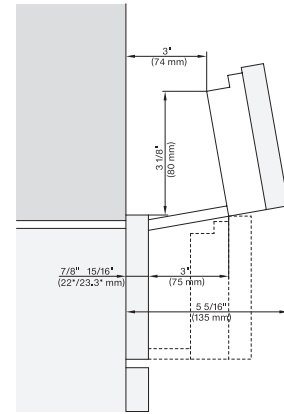

7/8" – 22" mm – Glas, 15/16" – 23.3** mm – Edelstahl

DGC 6x6x (AM) + EBA 6808, DGC 786x (EBA 7868) side view, installation drawing, Flush inset, NA

7/8" – 22" mm – Glas, 15/16" – 23.3** mm – Edelstahl

DGC 6x0x-1 + EBA 6808, DGC 6x6x (AM) + EBA 6808, DGC7xxx(X) + EBA784/68 installation drawing, Proud, NA

7/8" – 22" mm – Glas, 15/16" – 23.3** mm – Edelstahl

DGC 6x6x (AM) + EBA 6808, DGC86x (+EBA7868) side view, installation drawing, Proud, NA

7/8" – 22" mm – Glas, 15/16" – 23.3** mm – Edelstahl

DGC 6x6x (AM)+EBA 6808, H 6x00+EBA 6808, DGC 786x, EBA78x8, H7xxx Combi, Install. drawing, Flush inset, Flush inset, NA