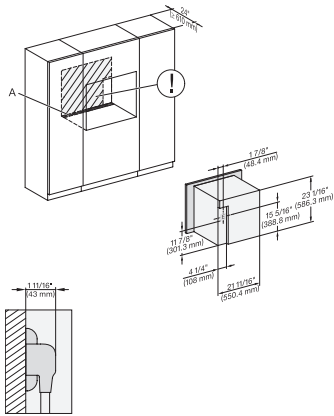

DGC 7865 AM

24" Combi-Steam Oven XXL with DirectWater plus for steam cooking, baking, roasting with roast probe + menu cooking.

DGC786x(+EBA6808), DGC7x8x, Installation, 30 Zoll, Proud, XXL,

A – Cut-out (4" x 28" / 100 mm x 720 mm) in the bottom of the cabinet for power cord and ventilation. – Electrical and water supplies are recommended to be placed in adjacent cabinetry., Additional cabinet depth is required when placing the electrical and water supplies behind the appliance., E = Electric connection