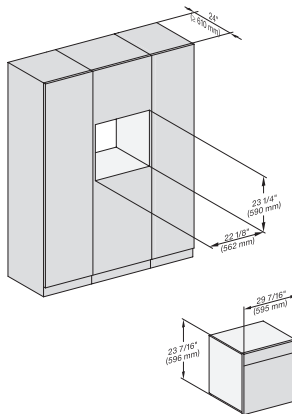

DGC786x, H7x6xBP, Einbau, 30 Zoll, Proud, 650S