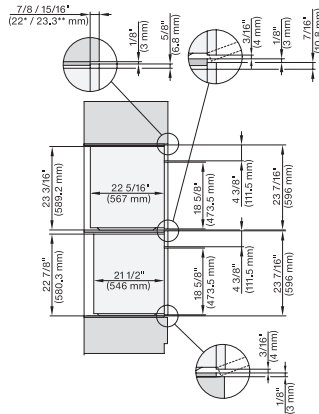

DGC 7865 AM

24" Combi-Steam Oven XXL with DirectWater plus
for steam cooking, baking, roasting with roast probe + menu cooking.

DGC786x(+EBA7848), H7x6xBP(+EBA7848), side view, 30 Zoll, Flush inset, combi, XXL, 650S

7/8" – 22" mm – Glass, 15/16" – 23.3" mm – Stainless steel