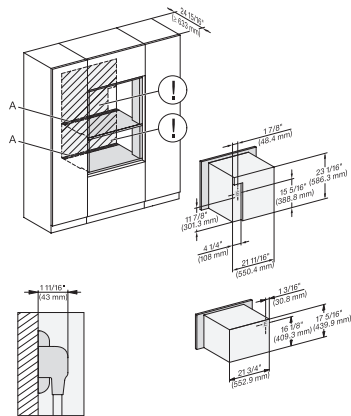

DGC7xxx(+EBA7848), Installation, 30 Zoll, Flush inset, wide front, XXL

A – Cut-out (4" x 28" / 100 mm x 720 mm) in the bottom of the cabinet for power cord and ventilation. – Electrical and water supplies are recommended to be placed in adjacent cabinetry., Additional cabinet depth is required when placing the electrical and water supplies behind the appliance., E = Electric connection

7/8" – 22" mm – Glass, 15/16" – 23.3" mm – Stainless steel

DGC786x, H7x6xBP, Einbau, 30 Zoll, Flush inset, combi, XXL 650S

7/8" – 22" mm – Glass, 15/16" – 23.3" mm – Stainless steel

DGC786x, H7x6xBP, Einbau, 30 Zoll, Flush inset, combi, wide front, XXL, 650S

7/8" – 22" mm – Glass, 15/16" – 23.3" mm – Stainless steel

DGC786x(+EBA7848), H7x40BM(+EBA7848), Installation, 30 Zoll, Flush inset, combi, XXL, 450S

A – Cut-out (4" x 28" / 100 mm x 720 mm) in the bottom of the cabinet for power cord and ventilation. – Electrical and water supplies are recommended to be placed in adjacent cabinetry. Additional cabinet depth is required when placing the electrical and water supplies behind the appliance. E = Electric connection

DGC786x+EBA7868, H7x6xBP(+EBA7848), Installation, 30 Zoll, Flush inset, combi, XXL, 650S

A – Cut-out (4" x 28" / 100 mm x 720 mm) in the bottom of the cabinet for power cord and ventilation. – Electrical and water supplies are recommended to be placed in adjacent cabinetry. Additional cabinet depth is required when placing the electrical and water supplies behind the appliance. E = Electric connection