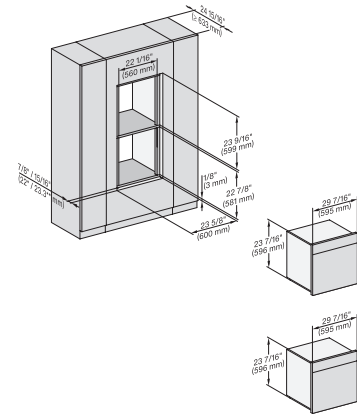

DGC7x8x(X)(+EBA6808), Installation, 30 Zoll, Flush inset, XXL

A – Cut-out (4" x 28" / 100 mm x 720 mm) in the bottom of the cabinet for power cord and ventilation. – Electrical and water supplies are recommended to be placed in adjacent cabinetry., Additional cabinet depth is required when placing the electrical and water supplies behind the appliance., E = Electric connection

DGC7xxx(+EBA7848), Installation, 30 Zoll, Flush inset, wide front, XXL

A – Cut-out (4" x 28" / 100 mm x 720 mm) in the bottom of the cabinet for power cord and ventilation. – Electrical and water supplies are recommended to be placed in adjacent cabinetry., Additional cabinet depth is required when placing the electrical and water supplies behind the appliance., E = Electric connection

DGC 7865 AM

24" Combi-Steam Oven XXL with DirectWater plus
for steam cooking, baking, roasting with roast probe + menu cooking.

DGC786x(+EBA7848), H7x6xBP(+EBA7848), side view, 30 Zoll, Flush inset, combi, XXL, 650S

7/8" – 22" mm – Glass, 15/16" – 23.3" mm – Stainless steel

DGC786x, H7x6xBP, Einbau, 30 Zoll, Flush inset, combi, XXL 650S

7/8" – 22" mm – Glass, 15/16" – 23.3" mm – Stainless steel

DGC786x, H7x6xBP, Einbau, 30 Zoll, Flush inset, combi, wide front, XXL, 650S