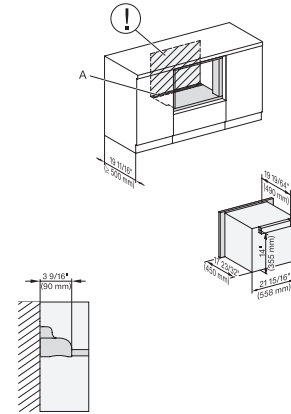

M7240TC(+EBA7848), Einbau, 30 Zoll, Flush inset, built-under
7/8" – 22" mm – Glass, 15/16" – 23.3" mm – Stainless steel

M7240TC, Einbau, 30 Zoll, Flush Inset, built-under, wide front
7/8" – 22" mm – Glass, 15/16" – 23.3" mm – Stainless steel

M 7240 TC AM

Built-in microwave oven, 24" width
in a design that is the perfect complement with controls on the top.

M7240TC+EBA7848, Einbau, 30 Zoll, Flush inset, built-under, wide front

7/8" – 22" mm – Glass, 15/16" – 23.3** mm – Stainless steel

M7240(+EBA7848), Installation, 30 Zoll, Flush inset

A – Cut-out (4" x 28" / 100 mm x 720 mm) in the bottom of the cabinet for power cord and ventilation. – Electrical and water supplies are recommended to be placed in adjacent cabinetry. Additional cabinet depth is required when placing the electrical and water supplies behind the appliance. E = Electric connection

M7240(+EBA7848), Installation, 30 Zoll, Flush inset, built-under

A – Cut-out (4" x 28" / 100 mm x 720 mm) in the bottom of the cabinet for power cord and ventilation. – Electrical and water supplies are recommended to be placed in adjacent cabinetry. Additional cabinet depth is required when placing the electrical and water supplies behind the appliance. E = Electric connection