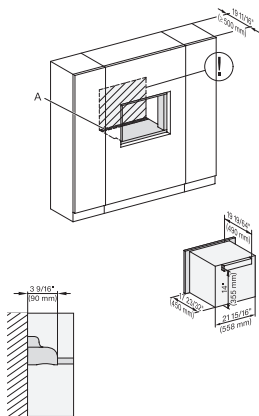

M7240TC(+EBA7848), Einbau, 30 Zoll, Flush inset, built-under
7/8" – 22" mm – Glass, 15/16" – 23.3" mm – Stainless steel

M7240TC, Einbau, 30 Zoll, Flush Inset, built-under, wide front
7/8" – 22" mm – Glass, 15/16" – 23.3" mm – Stainless steel

M 7240 TC AM

Built-in microwave oven, 24" width
in a design that is the perfect complement with controls on the top.

M7240TC+EBA7848, Einbau, 30 Zoll, Flush inset, built-under, wide front

7/8" – 22" mm – Glass, 15/16" – 23.3** mm – Stainless steel

M7240(+EBA7848), Installation, 30 Zoll, Flush inset

A – Cut-out (4" x 28" / 100 mm x 720 mm) in the bottom of the cabinet for power cord and ventilation. – Electrical and water supplies are recommended to be placed in adjacent cabinetry. Additional cabinet depth is required when placing the electrical and water supplies behind the appliance. E = Electric connection

M7240(+EBA7848), Installation, 30 Zoll, Flush inset, built-under

A – Cut-out (4" x 28" / 100 mm x 720 mm) in the bottom of the cabinet for power cord and ventilation. – Electrical and water supplies are recommended to be placed in adjacent cabinetry. Additional cabinet depth is required when placing the electrical and water supplies behind the appliance. E = Electric connection