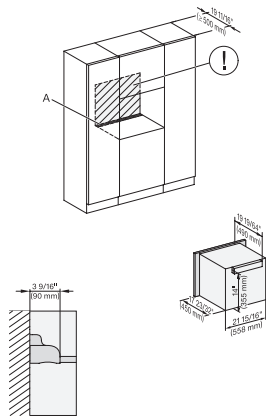

M7240TC+EBA7848, Einbau, 30 Zoll, Proud, wide front

M7240TC, Einbau, 30 Zoll, Proud, built-under

M7240TC+EBA7848, Einbau, 30 Zoll, Proud, built-under

M7240TC, Einbau, 30 Zoll, Proud, built-under, wide front

M7240TC+EBA7848, Einbau, 30 Zoll, Proud, built-under, wide front

M 7240 TC AM

Built-in microwave oven, 24" width
in a design that is the perfect complement with controls on the top.

M7240TC(+EBA7848), Installation, 30 Zoll, Proud

A – Cut-out (4" x 28" / 100 mm x 720 mm) in the bottom of the cabinet for power cord and ventilation. – Electrical and water supplies are recommended to be placed in adjacent cabinetry., Additional cabinet depth is required when placing the electrical and water supplies behind the appliance., E = Electric connection