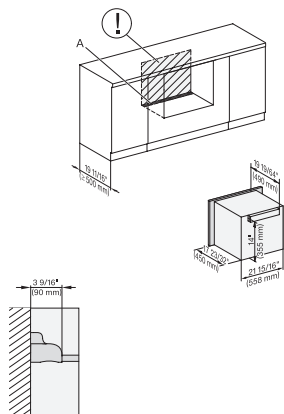

A – Cut-out (4" x 28" / 100 mm x 720 mm) in the bottom of the cabinet for power cord and ventilation. – Electrical and water supplies are recommended to be placed in adjacent cabinetry., Additional cabinet depth is required when placing the electrical and water supplies behind the appliance., E = Electric connection

M7x4xTC(+EBA7848), Installation, 30 Zoll, Proud, built-under

A – Cut-out (4" x 28" / 100 mm x 720 mm) in the bottom of the cabinet for power cord and ventilation. – Electrical and water supplies are recommended to be placed in adjacent cabinetry., Additional cabinet depth is required when placing the electrical and water supplies behind the appliance., E = Electric connection

M7240TC(+EBA7848), Installation, 30 Zoll, Proud, wide front

A – Cut-out (4" x 28" / 100 mm x 720 mm) in the bottom of the cabinet for power cord and ventilation. – Electrical and water supplies are recommended to be placed in adjacent cabinetry., Additional cabinet depth is required when placing the electrical and water supplies behind the appliance., E = Electric connection