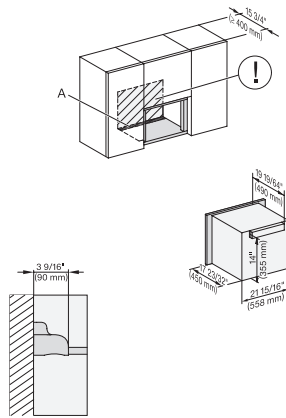

M7240SC(+EBA7848), Seitenansicht, 30 Zoll, Flush, inset, Oberschrank – Skizze – NA

7/8" – 22" mm – Glass, 15/16" – 23.3" mm – Stainless steel

M7240TC, Einbau, 30 Zoll, Flush, inset, Oberschrank – Skizze – NA

M7240SC(+EBA7848), Einbau, 30 Zoll, Flush, inset, Oberschrank – Skizze – NA

M7240TC, Einbau, 30 Zoll, Flush, inset, breite Front, Oberschrank – Skizze – NA

M 7240 TC AM

Built-in microwave oven, 24" width
in a design that is the perfect complement with controls on the top.

M7240SC(+EBA7848), Einbau, 30 Zoll, Flush, inset, breite Front, Oberschrank – Skizze – NA

M7240SC(+EBA7848), Installation, 30 Zoll, Flush, inset, Oberschrank – Skizze – NA

A – Cut-out (4" x 28" / 100 mm x 720 mm) in the bottom of the cabinet for power cord and ventilation, ! – Electrical and water supplies are recommended to be placed in adjacent cabinetry., Additional cabinet depth is required when placing the electrical and water supplies behind the appliance., E = Electric connection

M7240SC(+EBA7848), Installation, 30 Zoll, Flush, inset, breite Front, Oberschrank – Skizze – NA

A – Cut-out (4" x 28" / 100 mm x 720 mm) in the bottom of the cabinet for power cord and ventilation, ! – Electrical and water supplies are recommended to be placed in adjacent cabinetry., Additional cabinet depth is required when placing the electrical and water supplies behind the appliance., E = Electric connection