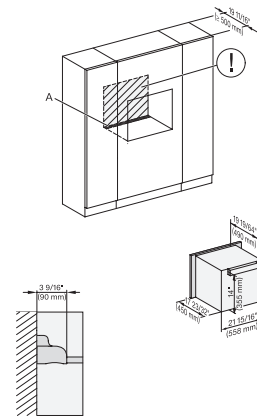

M7240TC+EBA7848, Einbau, 30 Zoll, Proud, built-under, wide front

M 7240 TC AM

Built-in microwave oven, 24" width
in a design that is the perfect complement with controls on the top.

M7240TC(+EBA7848), Installation, 30 Zoll, Proud

A – Cut-out (4" x 28" / 100 mm x 720 mm) in the bottom of the cabinet for power cord and ventilation. – Electrical and water supplies are recommended to be placed in adjacent cabinetry., Additional cabinet depth is required when placing the electrical and water supplies behind the appliance., E = Electric connection

M7x4xTC(+EBA7848), Installation, 30 Zoll, Proud, built-under

A – Cut-out (4" x 28" / 100 mm x 720 mm) in the bottom of the cabinet for power cord and ventilation. – Electrical and water supplies are recommended to be placed in adjacent cabinetry., Additional cabinet depth is required when placing the electrical and water supplies behind the appliance., E = Electric connection