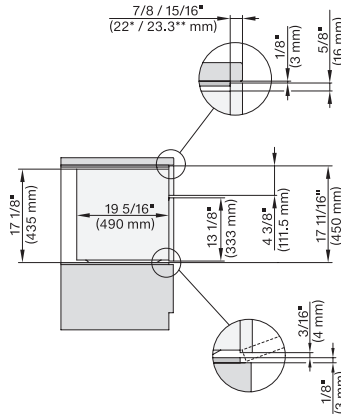

M 7240 TC AM

Built-in microwave oven, 24" width

in a design that is the perfect complement with controls on the top.

EAN: 4002516540618 / Material number: 11845600 / Old Material Number: 24724040USA

Appliance depth in in. (mm)	22 1/8 (560)
Weight in lbs. (kg)	63 (28.3)
Niche-independent venting	•
Total connected load in kW	1.6
Power Rating in V	120
Frequency in Hz	60
Number of phases	1
Fuse rating in A	10
Connection wire with plug	•
Length of power cord in in. (m)	2.10

M 7240 TC AM

Built-in microwave oven, 24" width
in a design that is the perfect complement with controls on the top.

M7240TC(+EBA7848), side view, 30 Zoll, Flush Inset
7/8" – 22" mm – Glass, 15/16" – 23.3" mm – Stainless steel

M7240TC(+EBA7848), side view, 30 Zoll, Flush Inset, built-under
7/8" – 22" mm – Glass, 15/16" – 23.3" mm – Stainless steel

M7240TC Einbau, 30 Zoll, Flush inset
7/8" – 22" mm – Glass, 15/16" – 23.3" mm – Stainless steel

M7240TC(+EBA7848), Einbau, 30 Zoll, Flush inset
7/8" – 22" mm – Glass, 15/16" – 23.3" mm – Stainless steel

M7x4xTC, Einbau, 30 Zoll, Flush inset, wide front
7/8" – 22" mm – Glass, 15/16" – 23.3" mm – Stainless steel