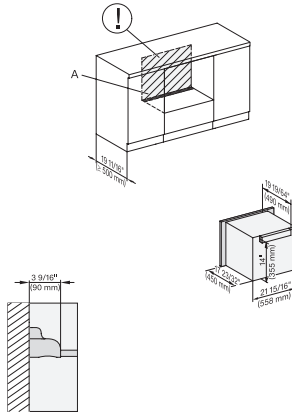

M7240TC+EBA7848, Einbau, 30 Zoll, Proud, built-under, wide front

M 7240 TC AM

Built-in microwave oven, 24" width
in a design that is the perfect complement with controls on the top.

M7240TC(+EBA7848), Installation, 30 Zoll, Proud

A – Cut-out (4" x 28" / 100 mm x 720 mm) in the bottom of the cabinet for power cord and ventilation. – Electrical and water supplies are recommended to be placed in adjacent cabinetry., Additional cabinet depth is required when placing the electrical and water supplies behind the appliance., E = Electric connection

M7x4xTC(+EBA7848), Installation, 30 Zoll, Proud, built-under

A – Cut-out (4" x 28" / 100 mm x 720 mm) in the bottom of the cabinet for power cord and ventilation. – Electrical and water supplies are recommended to be placed in adjacent cabinetry., Additional cabinet depth is required when placing the electrical and water supplies behind the appliance., E = Electric connection