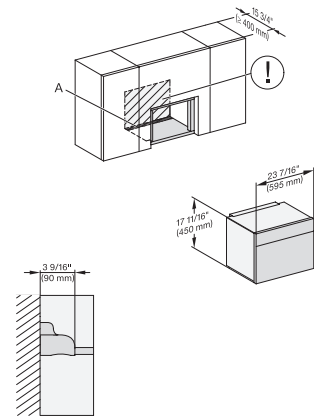

M7240SC(+EBA7848), Seitenansicht, 30 Zoll, Flush, inset, Oberschrank – Skizze – NA

7/8" – 22" mm – Glass, 15/16" – 23.3" mm – Stainless steel

M7240TC, Einbau, 30 Zoll, Flush, inset, Oberschrank – Skizze – NA

M7240SC(+EBA7848), Einbau, 30 Zoll, Flush, inset, Oberschrank – Skizze – NA

M7240TC, Einbau, 30 Zoll, Flush, inset, breite Front, Oberschrank – Skizze – NA

M 7240 TC AM

Built-in microwave oven, 24" width
in a design that is the perfect complement with controls on the top.

M7240SC(+EBA7848), Einbau, 30 Zoll, Flush, inset, breite Front, Oberschrank – Skizze – NA

M7240SC(+EBA7848), Installation, 30 Zoll, Flush, inset, Oberschrank – Skizze – NA

A – Cut-out (4" x 28" / 100 mm x 720 mm) in the bottom of the cabinet for power cord and ventilation, ! – Electrical and water supplies are recommended to be placed in adjacent cabinetry., Additional cabinet depth is required when placing the electrical and water supplies behind the appliance., E = Electric connection

M7240SC(+EBA7848), Installation, 30 Zoll, Flush, inset, breite Front, Oberschrank – Skizze – NA

A – Cut-out (4" x 28" / 100 mm x 720 mm) in the bottom of the cabinet for power cord and ventilation, ! – Electrical and water supplies are recommended to be placed in adjacent cabinetry., Additional cabinet depth is required when placing the electrical and water supplies behind the appliance., E = Electric connection