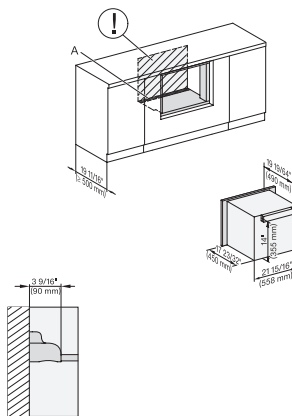

M 7240 TC AM

Built-in microwave oven, 24" width
in a design that is the perfect complement with controls on the top.

M7240TC+EBA7848, Einbau, 30 Zoll, Flush inset, built-under, wide front

7/8" – 22" mm – Glass, 15/16" – 23.3** mm – Stainless steel

M7240(+EBA7848), Installation, 30 Zoll, Flush inset

A – Cut-out (4" x 28" / 100 mm x 720 mm) in the bottom of the cabinet for power cord and ventilation. – Electrical and water supplies are recommended to be placed in adjacent cabinetry. Additional cabinet depth is required when placing the electrical and water supplies behind the appliance. E = Electric connection

M7240(+EBA7848), Installation, 30 Zoll, Flush inset, built-under

A – Cut-out (4" x 28" / 100 mm x 720 mm) in the bottom of the cabinet for power cord and ventilation. – Electrical and water supplies are recommended to be placed in adjacent cabinetry. Additional cabinet depth is required when placing the electrical and water supplies behind the appliance. E = Electric connection

M7240(+EBA7848), Installation, 30 Zoll, Flush inset, wide front

A – Cut-out (4" x 28" / 100 mm x 720 mm) in the bottom of the cabinet for power cord and ventilation. – Electrical and water supplies are recommended to be placed in adjacent cabinetry. Additional cabinet depth is required when placing the electrical and water supplies behind the appliance. E = Electric connection