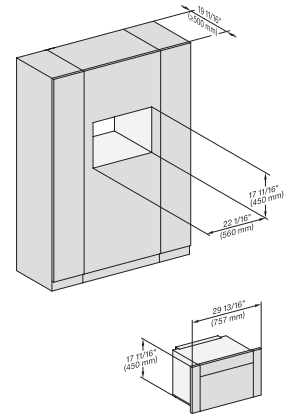

M7240(+EBA7848), Installation, 30 Zoll, Flush inset, wide front

A – Cut-out (4" x 28" / 100 mm x 720 mm) in the bottom of the cabinet for power cord and ventilation. – Electrical and water supplies are recommended to be placed in adjacent cabinetry. Additional cabinet depth is required when placing the electrical and water supplies behind the appliance. E = Electric connection

M7240TC, M7240TC+EBA7848, 30 Zoll, Proud

7/8" – 22" mm – Glass, 15/16" – 23.3** mm – Stainless steel

M 7240 TC AM

Built-in microwave oven, 24" width
in a design that is the perfect complement with controls on the top.

M7240TC, M7240TC+EBA7848, 30 Zoll, Proud, built-under

7/8" – 22" mm – Glass, 15/16" – 23.3" mm – Stainless steel

M7240TC, Einbau, 30 Zoll, Proud

M7240TC+EBA7848, Einbau, 30 Zoll, Proud

M7240TC, Einbau, 30 Zoll, Proud, wide front