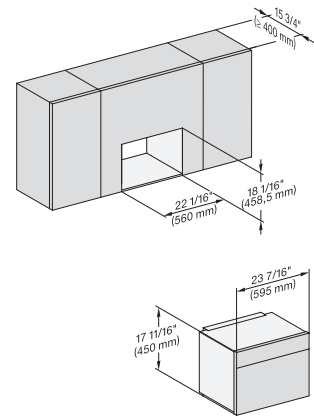

M7240TC(+EBA7848), Installation, 30 Zoll, Proud, built-under, wide front

A – Cut-out (4" x 28" / 100 mm x 720 mm) in the bottom of the cabinet for power cord and ventilation. – Electrical and water supplies are recommended to be placed in adjacent cabinetry., Additional cabinet depth is required when placing the electrical and water supplies behind the appliance., E = Electric connection

M7240TC(+EBA7848), Seitenansicht, 30 Zoll, Proud, Oberschrank – Skizze – NA

7/8" – 22* mm – Glass, 15/16" – 23.3** mm – Stainless steel

M7240TC, Einbau, 30 Zoll, Proud, Oberschrank – Skizze – NA

M 7240 TC AM

Built-in microwave oven, 24" width
in a design that is the perfect complement with controls on the top.

M7240TC(+EBA7848), Einbau, 30 Zoll, Proud, Oberschrank – Skizze – NA

M7240TC, Einbau, 30 Zoll, Proud, breite Front, Oberschrank – Skizze – NA

M7240SC(+EBA7848), Seitenansicht, 30 Zoll, Flush, inset, Oberschrank – Skizze – NA

7/8" – 22" mm – Glass, 15/16" – 23.3" mm – Stainless steel

M7240TC, Einbau, 30 Zoll, Flush, inset, Oberschrank – Skizze – NA