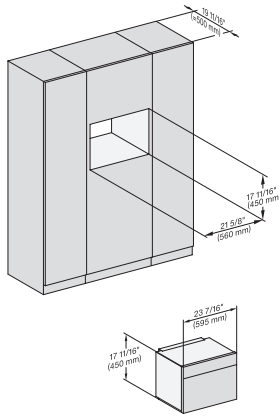

M7240(+EBA7848), Installation, 30 Zoll, Flush inset, wide front

A – Cut-out (4" x 28" / 100 mm x 720 mm) in the bottom of the cabinet for power cord and ventilation. – Electrical and water supplies are recommended to be placed in adjacent cabinetry. Additional cabinet depth is required when placing the electrical and water supplies behind the appliance. E = Electric connection

M7240TC, M7240TC+EBA7848, 30 Zoll, Proud

7/8" – 22" mm – Glass, 15/16" – 23.3** mm – Stainless steel

M 7240 TC AM

Built-in microwave oven, 24" width
in a design that is the perfect complement with controls on the top.

M7240TC, M7240TC+EBA7848, 30 Zoll, Proud, built-under

7/8" – 22" mm – Glass, 15/16" – 23.3" mm – Stainless steel

M7240TC, Einbau, 30 Zoll, Proud

M7240TC+EBA7848, Einbau, 30 Zoll, Proud

M7240TC, Einbau, 30 Zoll, Proud, wide front