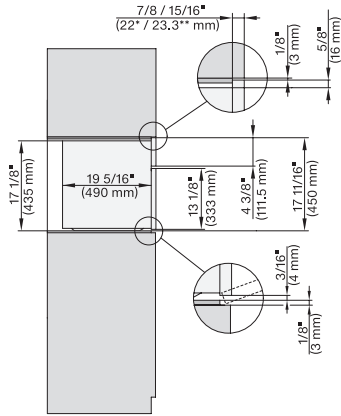

M 7240 TC AM

Built-in microwave oven, 24" width

in a design that is the perfect complement with controls on the top.

EAN: 4002516540618 / Material number: 11845600 / Old Material Number: 24724040USA

Appliance depth in in. (mm)	22 1/8 (560)
Weight in lbs. (kg)	63 (28.3)
Niche-independent venting	•
Total connected load in kW	1.6
Power Rating in V	120
Frequency in Hz	60
Number of phases	1
Fuse rating in A	10
Connection wire with plug	•
Length of power cord in in. (m)	2.10

M 7240 TC AM

Built-in microwave oven, 24" width
in a design that is the perfect complement with controls on the top.

M7240TC(+EBA7848), side view, 30 Zoll, Flush Inset
7/8" – 22" mm – Glass, 15/16" – 23.3" mm – Stainless steel

M7240TC(+EBA7848), side view, 30 Zoll, Flush Inset, built-under
7/8" – 22" mm – Glass, 15/16" – 23.3" mm – Stainless steel

M7240TC Einbau, 30 Zoll, Flush inset
7/8" – 22" mm – Glass, 15/16" – 23.3" mm – Stainless steel

M7240TC(+EBA7848), Einbau, 30 Zoll, Flush inset
7/8" – 22" mm – Glass, 15/16" – 23.3" mm – Stainless steel

M7x4xTC, Einbau, 30 Zoll, Flush inset, wide front
7/8" – 22" mm – Glass, 15/16" – 23.3" mm – Stainless steel