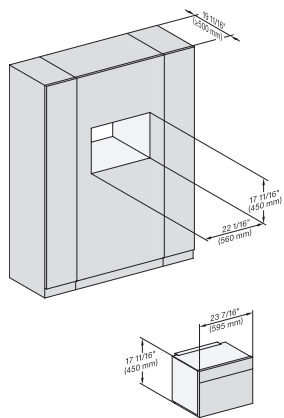

M7240TC, M7240TC+EBA7848, 30 Zoll, Proud

7/8" – 22" mm – Glass, 15/16" – 23.3** mm – Stainless steel

M 7240 TC AM

Built-in microwave oven, 24" width
in a design that is the perfect complement with controls on the top.

M7240TC, M7240TC+EBA7848, 30 Zoll, Proud, built-under

7/8" – 22" mm – Glass, 15/16" – 23.3" mm – Stainless steel

M7240TC, Einbau, 30 Zoll, Proud

M7240TC+EBA7848, Einbau, 30 Zoll, Proud

M7240TC, Einbau, 30 Zoll, Proud, wide front