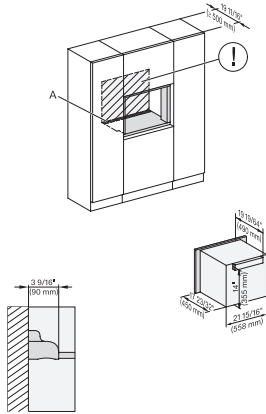

M7240TC(+EBA7848), Einbau, 30 Zoll, Flush inset, wide front
7/8" – 22" mm – Glass, 15/16" – 23.3" mm – Stainless steel

M7240TC, Einbau, 30 Zoll, Flush inset, built-under
7/8" – 22" mm – Glass, 15/16" – 23.3" mm – Stainless steel

M7240TC(+EBA7848), Einbau, 30 Zoll, Flush inset, built-under
7/8" – 22" mm – Glass, 15/16" – 23.3" mm – Stainless steel

M7240TC, Einbau, 30 Zoll, Flush Inset, built-under, wide front
7/8" – 22" mm – Glass, 15/16" – 23.3" mm – Stainless steel

M 7240 TC AM

Built-in microwave oven, 24" width
in a design that is the perfect complement with controls on the top.

M7240TC+EBA7848, Einbau, 30 Zoll, Flush inset, built-under, wide front

7/8" – 22" mm – Glass, 15/16" – 23.3** mm – Stainless steel

M7240(+EBA7848), Installation, 30 Zoll, Flush inset

A – Cut-out (4" x 28" / 100 mm x 720 mm) in the bottom of the cabinet for power cord and ventilation. – Electrical and water supplies are recommended to be placed in adjacent cabinetry. Additional cabinet depth is required when placing the electrical and water supplies behind the appliance. E = Electric connection