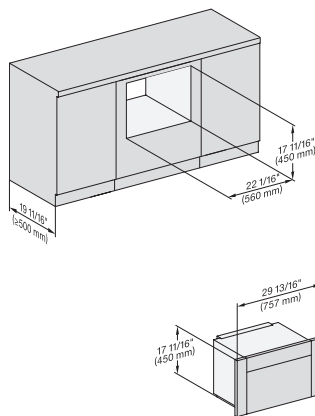

M7240TC+EBA7848, Einbau, 30 Zoll, Proud, built-under