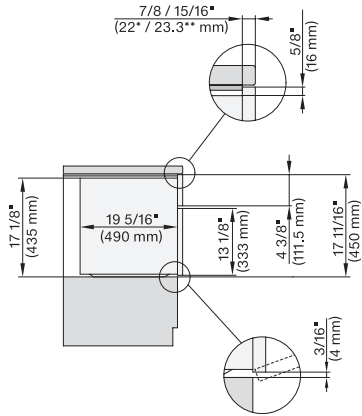

M7240(+EBA7848), Installation, 30 Zoll, Flush inset, built-under

A – Cut-out (4" x 28" / 100 mm x 720 mm) in the bottom of the cabinet for power cord and ventilation. – Electrical and water supplies are recommended to be placed in adjacent cabinetry. Additional cabinet depth is required when placing the electrical and water supplies behind the appliance. E = Electric connection

M7240(+EBA7848), Installation, 30 Zoll, Flush inset, wide front

A – Cut-out (4" x 28" / 100 mm x 720 mm) in the bottom of the cabinet for power cord and ventilation. – Electrical and water supplies are recommended to be placed in adjacent cabinetry. Additional cabinet depth is required when placing the electrical and water supplies behind the appliance. E = Electric connection

M7240TC, M7240TC+EBA7848, 30 Zoll, Proud

7/8" – 22" mm – Glass, 15/16" – 23.3** mm – Stainless steel

M 7240 TC AM

Built-in microwave oven, 24" width
in a design that is the perfect complement with controls on the top.