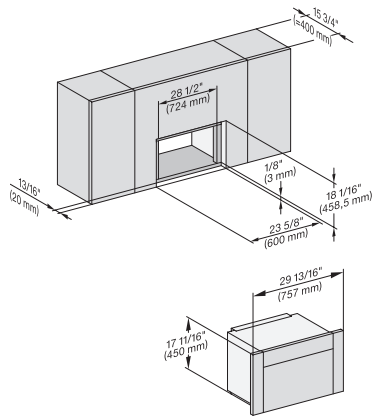

M7240TC(+EBA7848), Einbau, 30 Zoll, Proud, breite Front, Oberschrank – Skizze – NA

A – Cut-out (4" x 28" / 100 mm x 720 mm) in the bottom of the cabinet for power cord and ventilation, ! – Electrical and water supplies are recommended to be placed in adjacent cabinetry., Additional cabinet depth is required when placing the electrical and water supplies behind the appliance., , E = Electric connection

M7240SC(+EBA7848), Seitenansicht, 30 Zoll, Flush, inset, Oberschrank – Skizze – NA

7/8" – 22" mm – Glass, 15/16" – 23.3" mm – Stainless steel

M7240TC, Einbau, 30 Zoll, Flush, inset, Oberschrank – Skizze – NA

M7240SC(+EBA7848), Einbau, 30 Zoll, Flush, inset, Oberschrank – Skizze – NA

M7240TC, Einbau, 30 Zoll, Flush, inset, breite Front, Oberschrank – Skizze – NA

M 7240 TC AM

Built-in microwave oven, 24" width
in a design that is the perfect complement with controls on the top.

M7240SC(+EBA7848), Einbau, 30 Zoll, Flush, inset, breite Front, Oberschrank – Skizze – NA

M7240SC(+EBA7848), Installation, 30 Zoll, Flush, inset, Oberschrank – Skizze – NA

A – Cut-out (4" x 28" / 100 mm x 720 mm) in the bottom of the cabinet for power cord and ventilation, ! – Electrical and water supplies are recommended to be placed in adjacent cabinetry., Additional cabinet depth is required when placing the electrical and water supplies behind the appliance., E = Electric connection