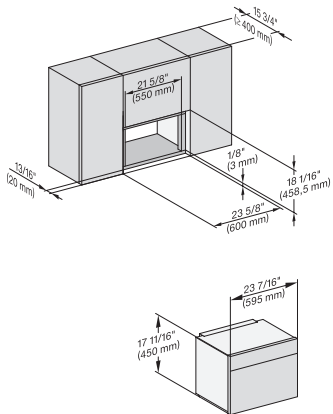

Built-in microwave oven, 24" width
in a design that is the perfect complement with controls on the top.

M7240TC(+EBA7848), Einbau, 30 Zoll, Proud, Oberschrank – Skizze – NA

M7240TC, Einbau, 30 Zoll, Proud, breite Front, Oberschrank – Skizze – NA

M7240TC(+EBA7848), Einbau, 30 Zoll, Proud, breite Front, Oberschrank – Skizze – NA

M7240TC(+EBA7848), Einbau, 30 Zoll, Proud, Oberschrank – Skizze – NA

A – Cut-out (4" x 28" / 100 mm x 720 mm) in the bottom of the cabinet for power cord and ventilation, ! – Electrical and water supplies are recommended to be placed in adjacent cabinetry., Additional cabinet depth is required when placing the electrical and water supplies behind the appliance., , E = Electric connection

M7240TC(+EBA7848), Einbau, 30 Zoll, Proud, breite Front, Oberschrank – Skizze – NA

A – Cut-out (4" x 28" / 100 mm x 720 mm) in the bottom of the cabinet for power cord and ventilation, ! – Electrical and water supplies are recommended to be placed in adjacent cabinetry., Additional cabinet depth is required when placing the electrical and water supplies behind the appliance., , E = Electric connection

M7240SC(+EBA7848), Seitenansicht, 30 Zoll, Flush, inset, Oberschrank – Skizze – NA

7/8" – 22" mm – Glass, 15/16" – 23.3" mm – Stainless steel

M7240TC, Einbau, 30 Zoll, Flush, inset, Oberschrank – Skizze – NA