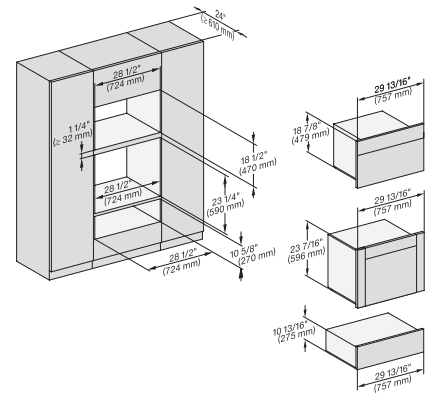

(H6560B, H6x60BP, DGC686xAM)+EBA6808; H6x70BM, ESW6x80, DGC676x, NA7000 Fitting Combi, Installation drawing, Proud, NA