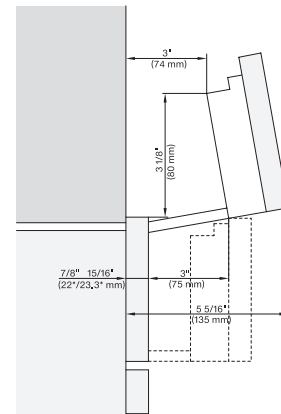

DGC7xx0(X), H7x6xBP+EBA7848, side view, 30 Zoll, Flush inset, combi, XL, 650S

7/8" – 22" mm – Glass, 15/16" – 23.3" mm – Stainless steel

DGC7x7x(X), H7x8x(X)BP, side view, 30 Zoll, Flush inset, combi, XL, 650

7/8" – 22" mm – Glass, 15/16" – 23.3** mm – Stainless steel

DGC7xxx(X), H7x6x+EBA7868, side view, 30 Zoll, Proud, combi, XL; 650S

7/8" – 22" mm – Glass, 15/16" – 23.3** mm – Stainless steel

DGC7xxx, H2x80BP, H7x8xBP(X), side view, 30 Zoll, Proud, combi, XL, 650

7/8" – 22" mm – Glass, 15/16" – 23.3** mm – Stainless steel

Handle DGC74xx, DGC76xx, DGC78xx, PureLine – NA7000 - Installation drawing

DGC7470, DGC7670, DGC7870, DGC7875, DGC7680, DGC7685, DGC7880, DGC7885; , 19 11/16" / 500 mm, 17 1/2" / 444 mm, 1 7/8" / 47 mm, 15/16" / 24 mm, 1 1/4" / 32,5 mm, 2 9/16" / 65 mm, , DGC7440, DGC7640, DGC7840, DGC7845, DGC7860, DGC7865; , 15 3/4" / 400 mm, 14 3/16" / 360 mm, 1 7/8" / 47 mm, 15/16" / 24 mm, 1 1/4" / 32,5 mm, 2 9/16" / 65 mm

Swivel range Flush inset DGC 30 inch, installation drawing, NA

7/8" – 22" mm – Glas, 15/16" – 23.3** mm – Edelstahl

swivel range 30 inch Proud DGC, installation drawing, NA

7/8" – 22" mm – Glas, 15/16" – 23.3** mm – Edelstahl