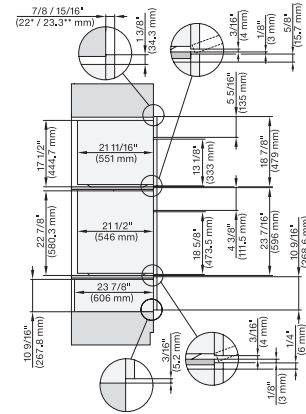

7/8" – 22* mm – Glas, 15/16" – 23.3** mm – Edelstahl

H 6x80 BP, H 6x70 BM, H 6x80-2BP, DGC7x7x, H7x70BM, H7x80BPx, Combi, Installation drawing, Proud, NA

7/8" – 22* mm – Glas, 15/16" – 23.3** mm – Edelstahl

H6x70BM, H6x00BM+EBA6808, ESW6x85, DGC7x70, H7xx0BM(x)+EBA7848, ESW7x70, EVS7670, Combi, Installation drawing, Proud, NA

7/8" – 22* mm – Glas, 15/16" – 23.3** mm – Edelstahl

H6x70BM, H6x00BM+EBA6808, ESW6x80, DGC7x7x(x), H7xx0BM(x)+EBA7848, ESW7x80, Combi, Installation drawing, Proud, NA

7/8" – 22* mm – Glas, 15/16" – 23.3** mm – Edelstahl

DGC 7870

30" Compact Combi-Steam Oven XL

for steam cooking, baking, roasting with roast probe + menu cooking.

H6x70BM, ESW6x85, DGC7x7x, H7x70BM, ESW7x70, EVS7670, Combi, Installation drawing, Proud, Flush inset, NA

7/8" – 22" mm – Glas, 15/16" – 23.3" mm – Edelstahl

H6x70BM, ESW6x80, DGC7x7x(X), H7x70BM, ESW7x80, Combi, Installation drawing, Proud, Flush inset, NA

7/8" – 22" mm – Glas, 15/16" – 23.3" mm – Edelstahl