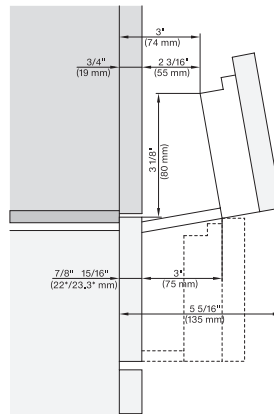

DGC7xx0(X), H7x6xBP+EBA7848, side view, 30 Zoll, Flush inset, combi, XL, 650S

7/8" – 22" mm – Glass, 15/16" – 23.3" mm – Stainless steel

DGC7x7x(X), H7x8x(X)BP, side view, 30 Zoll, Flush inset, combi, XL, 650

7/8" – 22" mm – Glass, 15/16" – 23.3** mm – Stainless steel

DGC7xxx(X), H7x6x+EBA7868, side view, 30 Zoll, Proud, combi, XL; 650S

7/8" – 22" mm – Glass, 15/16" – 23.3** mm – Stainless steel

DGC7xxx, H2x80BP, H7x8xBP(X), side view, 30 Zoll, Proud, combi, XL, 650

7/8" – 22" mm – Glass, 15/16" – 23.3** mm – Stainless steel

Handle DGC74xx, DGC76xx, DGC78xx, PureLine – NA7000 - Installation drawing

DGC7470, DGC7670, DGC7870, DGC7875, DGC7680, DGC7685, DGC7880, DGC7885; , 19 11/16" / 500 mm, 17 1/2" / 444 mm, 1 7/8" / 47 mm, 15/16" / 24 mm, 1 1/4" / 32,5 mm, 2 9/16" / 65 mm, , DGC7440, DGC7640, DGC7840, DGC7845, DGC7860, DGC7865; , 15 3/4" / 400 mm, 14 3/16" / 360 mm, 1 7/8" / 47 mm, 15/16" / 24 mm, 1 1/4" / 32,5 mm, 2 9/16" / 65 mm

Swivel range Flush inset DGC 30 inch, installation drawing, NA

7/8" – 22" mm – Glas, 15/16" – 23.3** mm – Edelstahl

swivel range 30 inch Proud DGC, installation drawing, NA

7/8" – 22" mm – Glas, 15/16" – 23.3** mm – Edelstahl