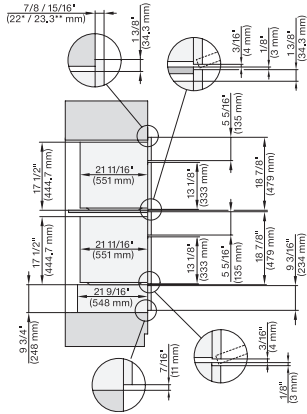

DGC 7870

30" Compact Combi-Steam Oven XL

for steam cooking, baking, roasting with roast probe + menu cooking.

H6x70BM, ESW6x85, DGC7x7x, H7x70BM, ESW7x70, EVS7670, Combi, Installation drawing, Proud, Flush inset, NA

7/8" – 22" mm – Glas, 15/16" – 23.3" mm – Edelstahl