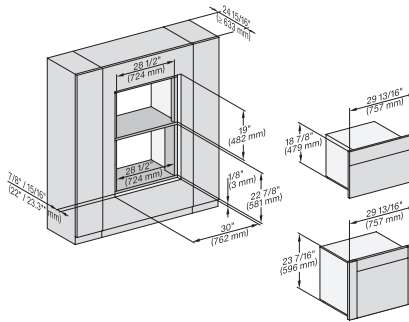

DGC 7870

30" Compact Combi-Steam Oven XL

for steam cooking, baking, roasting with roast probe + menu cooking.

H 6x80 BP, H 6x70 BM, ESW 6x80, H 6x80-2BP, DGC7x7x, H7xxxBM/BMx/BP, H2xxxBP, ESW7xxx, NA

7/8" – 22* mm – Glas, 15/16" – 23.3** mm – Edelstahl

7/8" – 22* mm – Glas, 15/16" – 23.3** mm – Edelstahl

7/8" – 22* mm – Glas, 15/16" – 23.3** mm – Edelstahl

7/8" – 22* mm – Glas, 15/16" – 23.3** mm – Edelstahl