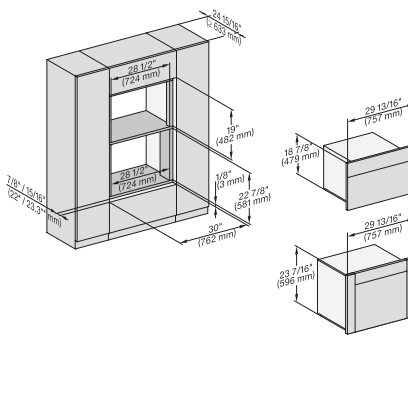

H 6x70 BM, ESW 6x80, DGC7xxx, H7x70, ESW 7x80 Combi, Installation drawing, Flush inset, Flush inset, NA

7/8" – 22* mm – Glas, 15/16" – 23.3** mm – Edelstahl

DGC 7870

30" Compact Combi-Steam Oven XL

for steam cooking, baking, roasting with roast probe + menu cooking.

(H 6560 B, H 6x60 BP) + EBA6808; H 6x70, ESW 6x80, H7xxx, EBA7868, ESW7x80 Combi, Installation drawing, Flush inset, NA

7/8" – 22* mm – Glas, 15/16" – 23.3** mm – Edelstahl

H 6x80 BP, H 6x70 BM, ESW 6x80, H 6x80-2BP, DGC7xxx, H 7xxx, ESW7x80 Combi, Installation drawing, Flush inset, NA

7/8" – 22* mm – Glas, 15/16" – 23.3** mm – Edelstahl

H 6x70 BM, ESW 6x85, DGC7x7x, H7x7x, Exx7x70 Fitting Combi, Installation drawing, Flush inset, NA

H 6x70 BM, ESW 6x80, DGC7x7x, H7x7x, ESW7x80 Fitting Combi, Installation drawing, Flush inset, NA