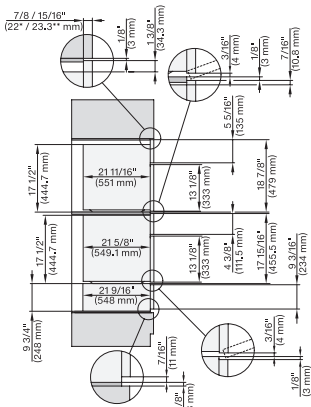

installation 30 inch Flush inset wide front BM30, installation drawing, NA

7/8" – 22* mm – Glas, 15/16" – 23.3** mm – Edelstahl

installation 30 inch Proud BM30, installation drawing, NA

7/8" – 22* mm – Glas, 15/16" – 23.3** mm – Edelstahl

installation 30 inch Proud wide front BM30, installation drawing, NA

7/8" – 22* mm – Glas, 15/16" – 23.3** mm – Edelstahl

H 6560 B + EBA 6808, H 6x60 BP + EBA 6808, H 6x70 BM, DGC 7xxx, EBA 78x8, H 7xxx Combi, Install drawing, Flush inset, NA

7/8" – 22* mm – Glas, 15/16" – 23.3** mm – Edelstahl

H 6x80 BP, H 6x70 BM, H 6x80-2BP, DGC 7x7x, H 7xxx Combi, Installation drawing, Flush inset, NA

7/8" – 22* mm – Glas, 15/16" – 23.3** mm – Edelstahl

H 6x70 BM, H 6x00 BM + EBA 6808, ESW 6x85, DGC7x7x, EBA7848, H7xxx, ESW7x70 Combi, Installation drawing, Flush inset, NA

7/8" – 22* mm – Glas, 15/16" – 23.3** mm – Edelstahl

H 6x70 BM, ESW 6x85, DGC7xxx, H7x7x, ESW 7x70 Combi, Installation drawing, Flush inset, Flush inset, NA

7/8" – 22* mm – Glas, 15/16" – 23.3** mm – Edelstahl