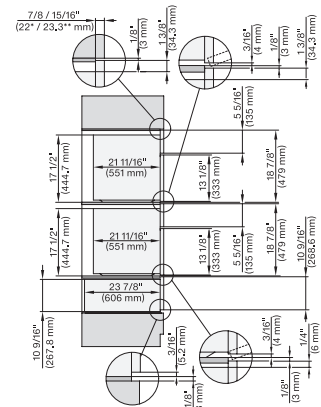

installation 30 inch Flush inset wide front BM30, installation drawing, NA

7/8" – 22* mm – Glas, 15/16" – 23.3** mm – Edelstahl

installation 30 inch Proud BM30, installation drawing, NA

7/8" – 22* mm – Glas, 15/16" – 23.3** mm – Edelstahl

installation 30 inch Proud wide front BM30, installation drawing, NA

7/8" – 22* mm – Glas, 15/16" – 23.3** mm – Edelstahl

H 6560 B + EBA 6808, H 6x60 BP + EBA 6808, H 6x70 BM, DGC 7xxx, EBA 78x8, H 7xxx Combi, Install drawing, Flush inset, NA

7/8" – 22* mm – Glas, 15/16" – 23.3** mm – Edelstahl

H 6x80 BP, H 6x70 BM, H 6x80-2BP, DGC 7x7x, H 7xxx Combi, Installation drawing, Flush inset, NA

7/8" – 22* mm – Glas, 15/16" – 23.3** mm – Edelstahl

H 6x70 BM, H 6x00 BM + EBA 6808, ESW 6x85, DGC7x7x, EBA7848, H7xxx, ESW7x70 Combi, Installation drawing, Flush inset, NA

7/8" – 22* mm – Glas, 15/16" – 23.3** mm – Edelstahl

H 6x70 BM, ESW 6x85, DGC7xxx, H7x7x, ESW 7x70 Combi, Installation drawing, Flush inset, Flush inset, NA

7/8" – 22* mm – Glas, 15/16" – 23.3** mm – Edelstahl