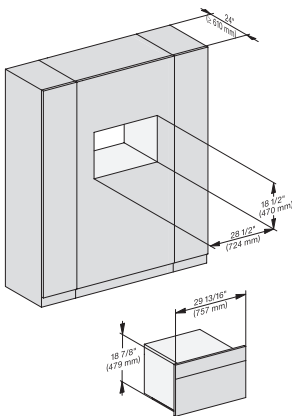

DGC 7870

30" Compact Combi-Steam Oven XL

for steam cooking, baking, roasting with roast probe + menu cooking.

installation 30 inch Flush inset BM30, installation drawing, NA

7/8" – 22* mm – Glas, 15/16" – 23.3** mm – Edelstahl

installation 30 inch Flush inset wide front BM30, installation drawing, NA

7/8" – 22* mm – Glas, 15/16" – 23.3** mm – Edelstahl

installation 30 inch Proud BM30, installation drawing, NA

7/8" – 22* mm – Glas, 15/16" – 23.3** mm – Edelstahl