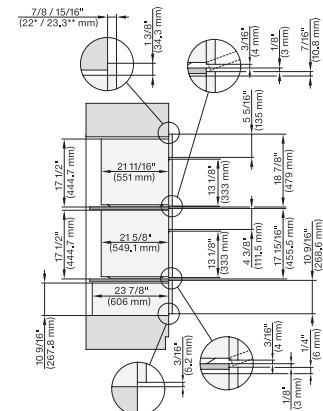

7/8" – 22* mm – Glas, 15/16" – 23.3** mm – Edelstahl

H 6x80 BP, H 6x70 BM, H 6x80-2BP, DGC7x7x, H7x70BM, H7x80BPx, Combi, Installation drawing, Proud, NA

7/8" – 22* mm – Glas, 15/16" – 23.3** mm – Edelstahl

H6x70BM, H6x00BM+EBA6808, ESW6x85, DGC7x70, H7xx0BM(x)+EBA7848, ESW7x70, EVS7670, Combi, Installation drawing, Proud, NA

7/8" – 22* mm – Glas, 15/16" – 23.3** mm – Edelstahl

H6x70BM, H6x00BM+EBA6808, ESW6x80, DGC7x7x(x), H7xx0BM(x)+EBA7848, ESW7x80, Combi, Installation drawing, Proud, NA

7/8" – 22" mm – Glas, 15/16" – 23.3" mm – Edelstahl

H6x70BM, ESW6x80, DGC7x7x(X), H7x70BM, ESW7x80, Combi, Installation drawing, Proud, Flush inset, NA

7/8" – 22" mm – Glas, 15/16" – 23.3" mm – Edelstahl

DGC7xx0(X), H7x6xBP+EBA7848, side view, 30 Zoll, Flush inset, combi, XL, 650S

7/8" – 22" mm – Glass, 15/16" – 23.3" mm – Stainless steel

DGC7x7x(X), H7x8x(X)BP, side view, 30 Zoll, Flush inset, combi, XL, 650