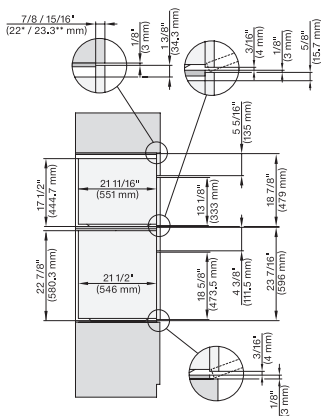

installation 30 inch Flush inset wide front BM30, installation drawing, NA

7/8" – 22* mm – Glas, 15/16" – 23.3** mm – Edelstahl

installation 30 inch Proud BM30, installation drawing, NA

7/8" – 22* mm – Glas, 15/16" – 23.3** mm – Edelstahl

installation 30 inch Proud wide front BM30, installation drawing, NA

7/8" – 22* mm – Glas, 15/16" – 23.3** mm – Edelstahl

H 6560 B + EBA 6808, H 6x60 BP + EBA 6808, H 6x70 BM, DGC 7xxx, EBA 78x8, H 7xxx Combi, Install drawing, Flush inset, NA

7/8" – 22* mm – Glas, 15/16" – 23.3** mm – Edelstahl

H 6x80 BP, H 6x70 BM, H 6x80-2BP, DGC 7x7x, H 7xxx Combi, Installation drawing, Flush inset, NA

7/8" – 22* mm – Glas, 15/16" – 23.3** mm – Edelstahl

H 6x70 BM, H 6x00 BM + EBA 6808, ESW 6x85, DGC7x7x, EBA7848, H7xxx, ESW7x70 Combi, Installation drawing, Flush inset, NA