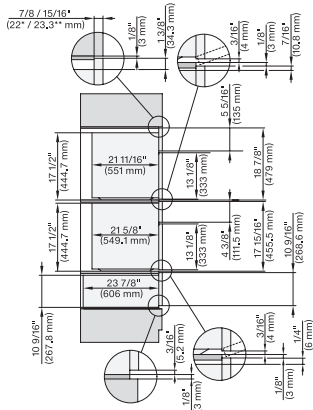

DGC 7870

30" Compact Combi-Steam Oven XL

for steam cooking, baking, roasting with roast probe + menu cooking.

DGC7x7x(X), H7x70BM(X), H7x40BM+EBA7848, ESW7x80, side view, 30 Zoll, Flush inset, combi, 450S

7/8" – 22" mm – Glass, 15/16" – 23.3** mm – Stainless steel