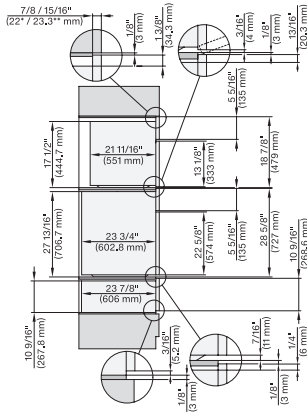

7/8" – 22* mm – Glas, 15/16" – 23.3** mm – Edelstahl

H 6x70 BM, ESW 6x85, DGC7xxx, H7x7x, ESW 7x70 Combi, Installation drawing, Flush inset, Flush inset, NA

7/8" – 22* mm – Glas, 15/16" – 23.3** mm – Edelstahl

H 6x70 BM, ESW 6x80, DGC7xxx, H7x70, ESW 7x80 Combi, Installation drawing, Flush inset, Flush inset, NA

7/8" – 22* mm – Glas, 15/16" – 23.3** mm – Edelstahl

DGC 7870

30" Compact Combi-Steam Oven XL

for steam cooking, baking, roasting with roast probe + menu cooking.

(H 6560 B, H 6x60 BP) + EBA6808; H 6x70, ESW 6x80, H7xxx, EBA7868, ESW7x80 Combi, Installation drawing, Flush inset, NA

7/8" – 22* mm – Glas, 15/16" – 23.3** mm – Edelstahl

H 6x80 BP, H 6x70 BM, ESW 6x80, H 6x80-2BP, DGC7xxx, H 7xxx, ESW7x80 Combi, Installation drawing, Flush inset, NA

7/8" – 22* mm – Glas, 15/16" – 23.3** mm – Edelstahl

H 6x70 BM, ESW 6x85, DGC7x7x, H7x7x, Exx7x70 Fitting Combi, Installation drawing, Flush inset, NA

H 6x70 BM, ESW 6x80, DGC7x7x, H7x7x, ESW7x80 Fitting Combi, Installation drawing, Flush inset, NA