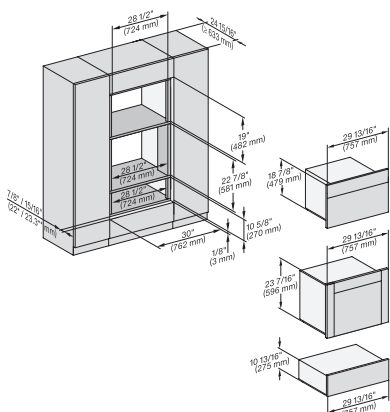

H 6x60 B/BP, DGC 686x AM+ EBA 6808; H 6x70 BM, ESW 6x80, DGC 676x, DGC 7x7x, EBA 7868, ESW7x780, Installation drawing, NA