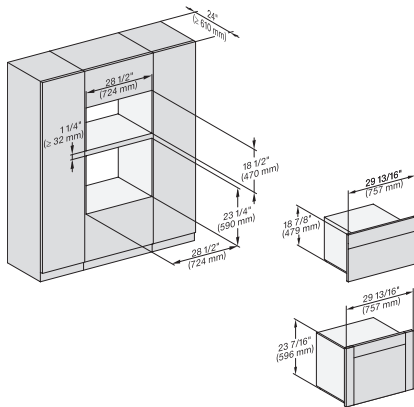

(H6560B, H6x60BP, DGC686xAM)+EBA6808, H6x70BM, DGC676x, DGC7x70, H7x6x6BP+EBA7868, Fitting Combi, Installation drawing, Proud, NA