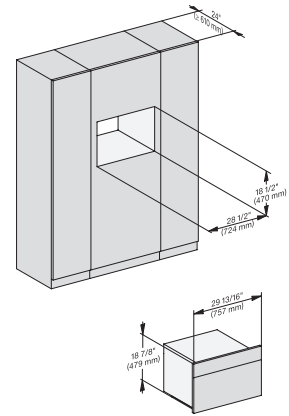

DGC 7870

30" Compact Combi-Steam Oven XL

for steam cooking, baking, roasting with roast probe + menu cooking.

installation 30 inch Flush inset BM30, installation drawing, NA

7/8" – 22* mm – Glas, 15/16" – 23.3** mm – Edelstahl

installation 30 inch Flush inset wide front BM30, installation drawing, NA

7/8" – 22* mm – Glas, 15/16" – 23.3** mm – Edelstahl

installation 30 inch Proud BM30, installation drawing, NA

7/8" – 22* mm – Glas, 15/16" – 23.3** mm – Edelstahl