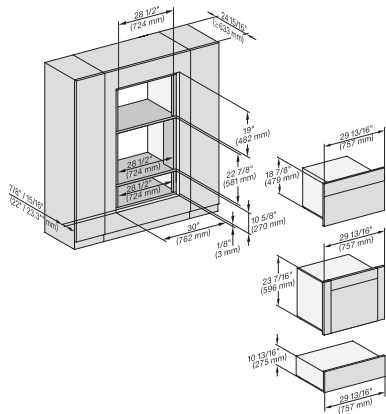

(H6560 B, H6x60 BP, DGC686x AM) + EBA6808, H6x70 BM, DGC676x, ESW6x80, DGC7xxx, EBA7868, H7xxxBP, ESW7x80, NA