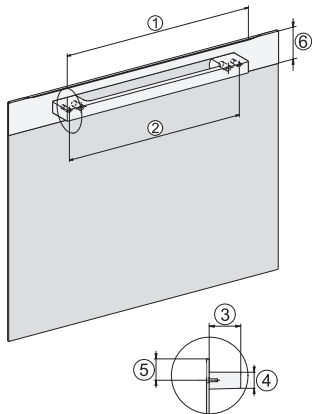

Handle DGC74xx, DGC76xx, DGC78xx, PureLine – NA7000 - Installation drawing

DGC7470, DGC7670, DGC7870, DGC7875, DGC7680, DGC7685, DGC7880, DGC7885; , 19 11/16" / 500 mm, 17 1/2" / 444 mm, 1 7/8" / 47 mm, 15/16" / 24 mm, 1 1/4" / 32,5 mm, 2 9/16" / 65 mm, , DGC7440, DGC7640, DGC7840, DGC7845, DGC7860, DGC7865; , 15 3/4" / 400 mm, 14 3/16" / 360 mm, 1 7/8" / 47 mm, 15/16" / 24 mm, 1 1/4" / 32,5 mm, 2 9/16" / 65 mm