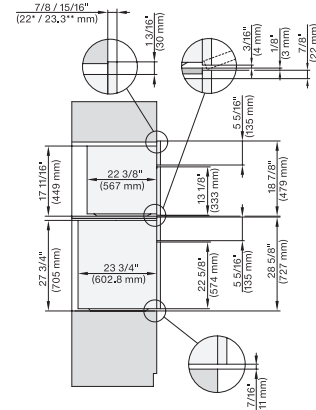

side view, 30 inch Flush inset DGC30_XL, installation drawing, NA

7/8" – 22" mm – Glass, 15/16" – 23.3" mm – Stainless steel

installation 30 inch Flush inset DGC30 XL, installation drawing, NA

A – Cut-out (1 9/16" x 19 11/16" / 40 mm x 500 mm) in the bottom of the cabinet for power cord and ventilation, – Electrical and water supplies are recommended to be placed in adjacent cabinetry., Additional cabinet depth is required when placing the electrical and water supplies behind the appliance., E = Electric connection

DGC7xx0(X), H7x6xBP+EBA7848, side view, 30 Zoll, Flush inset, combi, XL, 650S

7/8" – 22" mm – Glass, 15/16" – 23.3" mm – Stainless steel

DGC7x7x(X), H7x8x(X)BP, side view, 30 Zoll, Flush inset, combi, XL, 650

7/8" – 22" mm – Glass, 15/16" – 23.3" mm – Stainless steel

DGC 7870

30" Compact Combi-Steam Oven XL

for steam cooking, baking, roasting with roast probe + menu cooking.

DGC7x7x(X), H7x70BM(X), H7x40BM+EBA7848, ESW7x80, side view, 30 Zoll, Flush inset, combi, 450S

7/8" – 22" mm – Glass, 15/16" – 23.3** mm – Stainless steel

DGC7xxx(X), H7x6x+EBA7868, side view, 30 Zoll, Proud, combi, XL; 650S

7/8" – 22" mm – Glass, 15/16" – 23.3** mm – Stainless steel

DGC7xxx, H2x80BP, H7x8xBP(X), side view, 30 Zoll, Proud, combi, XL, 650