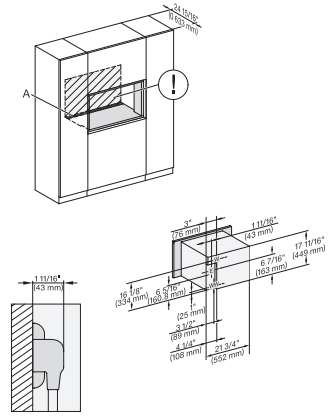

(H6560B, H6x60BP, DGC686xAM)+EBA6808; H6x70BM, ESW6x80, DGC676x, NA7000 Fitting Combi, Installation drawing, Proud, NA

DGC 7870

30" Compact Combi-Steam Oven XL

for steam cooking, baking, roasting with roast probe + menu cooking.

installation 30 inch Proud wide front DGC30 XL, installation drawing, NA

A – Cut-out (1 9/16" x 19 11/16" / 40 mm x 500 mm) in the bottom of the cabinet for power cord and ventilation, – Electrical and water supplies are recommended to be placed in adjacent cabinetry., Additional cabinet depth is required when placing the electrical and water supplies behind the appliance., E = Electric connection

side view, 30 inch Flush inset DGC30_XL, installation drawing, NA

7/8" – 22" mm – Glass, 15/16" – 23.3" mm – Stainless steel

installation 30 inch Flush inset DGC30 XL, installation drawing, NA

A – Cut-out (1 9/16" x 19 11/16" / 40 mm x 500 mm) in the bottom of the cabinet for power cord and ventilation, – Electrical and water supplies are recommended to be placed in adjacent cabinetry., Additional cabinet depth is required when placing the electrical and water supplies behind the appliance., E = Electric connection

installation 30 inch Flush inset wide front DGC30 XL, installation drawing, NA

A – Cut-out (1 9/16" x 19 11/16" / 40 mm x 500 mm) in the bottom of the cabinet for power cord and ventilation, – Electrical and water supplies are recommended to be placed in adjacent cabinetry., Additional cabinet depth is required when placing the electrical and water supplies behind the appliance., E = Electric connection