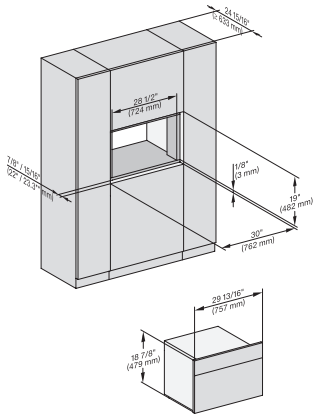

DGC 7870

30" Compact Combi-Steam Oven XL

for steam cooking, baking, roasting with roast probe + menu cooking.

installation 30 inch Flush inset BM30, installation drawing, NA

7/8" – 22* mm – Glas, 15/16" – 23.3** mm – Edelstahl