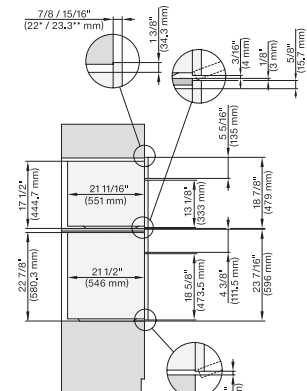

H6560B + EBA6808, H6x60BP + EBA6808, H6x70BM, DGC7xxx+EBA7484, H7xxx+EBA7686, Combi, Installation drawing, Proud, NA

7/8" – 22* mm – Glas, 15/16" – 23.3** mm – Edelstahl