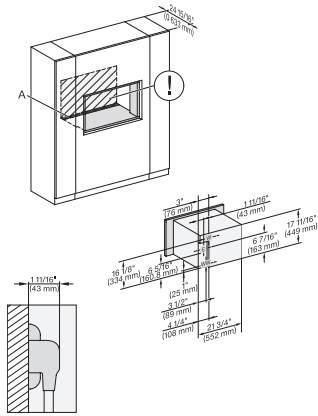

installation 30 inch Proud wide front DGC30 XL, installation drawing, NA

A – Cut-out (1 9/16" x 19 11/16" / 40 mm x 500 mm) in the bottom of the cabinet for power cord and ventilation, – Electrical and water supplies are recommended to be placed in adjacent cabinetry., Additional cabinet depth is required when placing the electrical and water supplies behind the appliance., E = Electric connection

side view, 30 inch Flush inset DGC30_XL, installation drawing, NA

7/8" – 22" mm – Glass, 15/16" – 23.3" mm – Stainless steel

installation 30 inch Flush inset DGC30 XL, installation drawing, NA

A – Cut-out (1 9/16" x 19 11/16" / 40 mm x 500 mm) in the bottom of the cabinet for power cord and ventilation, – Electrical and water supplies are recommended to be placed in adjacent cabinetry., Additional cabinet depth is required when placing the electrical and water supplies behind the appliance., E = Electric connection

installation 30 inch Flush inset wide front DGC30 XL, installation drawing, NA

A – Cut-out (1 9/16" x 19 11/16" / 40 mm x 500 mm) in the bottom of the cabinet for power cord and ventilation, – Electrical and water supplies are recommended to be placed in adjacent cabinetry., Additional cabinet depth is required when placing the electrical and water supplies behind the appliance., E = Electric connection

DGC7xx0(X), H7x6xBP+EBA7848, side view, 30 Zoll, Flush inset, combi, XL, 650S

7/8" – 22" mm – Glass, 15/16" – 23.3" mm – Stainless steel

DGC7x7x(X), H7x8x(X)BP, side view, 30 Zoll, Flush inset, combi, XL, 650