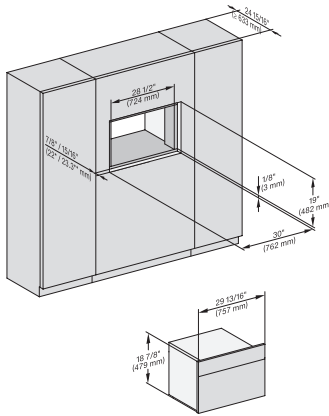

DGC 7870

30" Compact Combi-Steam Oven XL

for steam cooking, baking, roasting with roast probe + menu cooking.

installation 30 inch Flush inset BM30, installation drawing, NA

7/8" – 22* mm – Glas, 15/16" – 23.3** mm – Edelstahl

installation 30 inch Flush inset wide front BM30, installation drawing, NA

7/8" – 22* mm – Glas, 15/16" – 23.3** mm – Edelstahl

installation 30 inch Proud BM30, installation drawing, NA

7/8" – 22* mm – Glas, 15/16" – 23.3** mm – Edelstahl