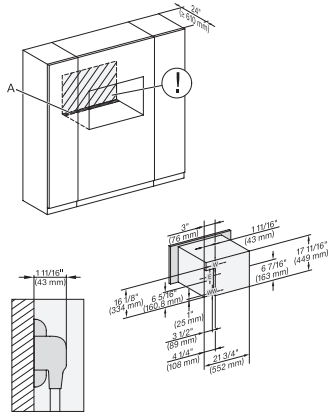

(H6560B, H6x60BP, DGC686xAM)+EBA6808, H6x70BM, DGC676x, DGC7x70, H7x6x6BP+EBA7868, Fitting Combi, Installation drawing, Proud, NA

H6x80BP, H6x70BM, H6x80-2BP, DGC7x7x, H7x70BM, H2x80BP, H7x80BP(X), Fitting Combi, Installation drawing, Proud, NA

installation 30 inch Proud wide front DGC30 XL, installation drawing, NA

A – Cut-out (1 9/16" x 19 11/16" / 40 mm x 500 mm) in the bottom of the cabinet for power cord and ventilation, – Electrical and water supplies are recommended to be placed in adjacent cabinetry., Additional cabinet depth is required when placing the electrical and water supplies behind the appliance., E = Electric connection

side view, 30 inch Flush inset DGC30_XL, installation drawing, NA

7/8" – 22" mm – Glass, 15/16" – 23.3" mm – Stainless steel

installation 30 inch Flush inset DGC30 XL, installation drawing, NA

A – Cut-out (1 9/16" x 19 11/16" / 40 mm x 500 mm) in the bottom of the cabinet for power cord and ventilation, – Electrical and water supplies are recommended to be placed in adjacent cabinetry., Additional cabinet depth is required when placing the electrical and water supplies behind the appliance., E = Electric connection