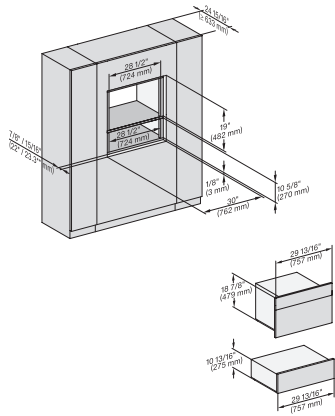

H 6x60 B/BP, DGC 686x AM+ EBA 6808; H 6x70 BM, ESW 6x80, DGC 676x, DGC 7x7x, EBA 7868, ESW7x780, Installation drawing, NA

H 6x80 BP, H 6x70 BM, ESW 6x80, H 6x80-2BP, DGC7xxx, H7xxxBM/BMX/BP/BX, H2x80BP, ESW7x80, Installation drawing, NA

H 6x70 BM, ESW 6x85, DGC 7xxx, H7x70 BM/BMX, ESW 7x70, EVS 7670, Installation drawing, Flush inset, NA

DGC 7870

30" Compact Combi-Steam Oven XL

for steam cooking, baking, roasting with roast probe + menu cooking.