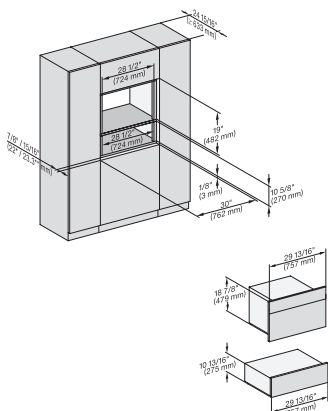

H 6x70 BM, ESW 6x80, DGC7xxx, H7x70, ESW 7x80 Combi, Installation drawing, Flush inset, Flush inset, NA

7/8" – 22* mm – Glas, 15/16" – 23.3** mm – Edelstahl

DGC 7870

30" Compact Combi-Steam Oven XL

for steam cooking, baking, roasting with roast probe + menu cooking.

(H 6560 B, H 6x60 BP) + EBA6808; H 6x70, ESW 6x80, H7xxx, EBA7868, ESW7x80 Combi, Installation drawing, Flush inset, NA

7/8" – 22* mm – Glas, 15/16" – 23.3** mm – Edelstahl

H 6x80 BP, H 6x70 BM, ESW 6x80, H 6x80-2BP, DGC7xxx, H 7xxx, ESW7x80 Combi, Installation drawing, Flush inset, NA

7/8" – 22* mm – Glas, 15/16" – 23.3** mm – Edelstahl

H 6x70 BM, ESW 6x85, DGC7x7x, H7x7x, Exx7x70 Fitting Combi, Installation drawing, Flush inset, NA

H 6x70 BM, ESW 6x80, DGC7x7x, H7x7x, ESW7x80 Fitting Combi, Installation drawing, Flush inset, NA