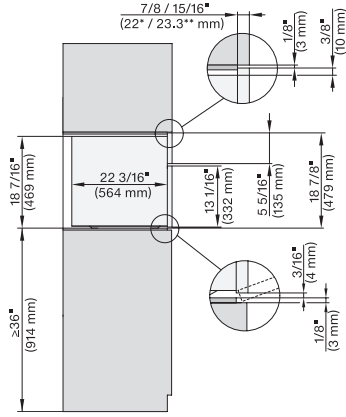

installation 30 inch Proud wide front DGC30 XL, installation drawing, NA

A – Cut-out (1 9/16" x 19 11/16" / 40 mm x 500 mm) in the bottom of the cabinet for power cord and ventilation, – Electrical and water supplies are recommended to be placed in adjacent cabinetry., Additional cabinet depth is required when placing the electrical and water supplies behind the appliance., E = Electric connection

side view, 30 inch Flush inset DGC30_XL, installation drawing, NA

7/8" – 22" mm – Glass, 15/16" – 23.3" mm – Stainless steel

installation 30 inch Flush inset DGC30 XL, installation drawing, NA

A – Cut-out (1 9/16" x 19 11/16" / 40 mm x 500 mm) in the bottom of the cabinet for power cord and ventilation, – Electrical and water supplies are recommended to be placed in adjacent cabinetry., Additional cabinet depth is required when placing the electrical and water supplies behind the appliance., E = Electric connection

DGC7xx0(X), H7x6xBP+EBA7848, side view, 30 Zoll, Flush inset, combi, XL, 650S

7/8" – 22" mm – Glass, 15/16" – 23.3" mm – Stainless steel

DGC7x7x(X), H7x8x(X)BP, side view, 30 Zoll, Flush inset, combi, XL, 650