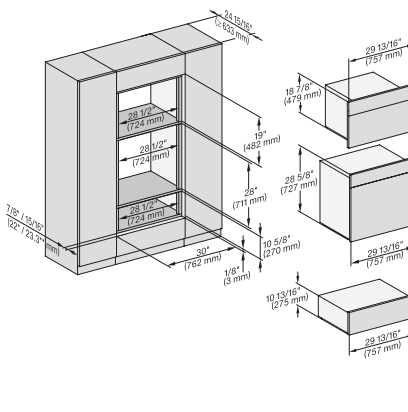

H 6x80 BP, H 6x70 BM, ESW 6x80, H 6x80-2BP, DGC7xxx, H7xxxBM/BMX/BP/BX, H2x80BP, ESW7x80, Installation drawing, NA