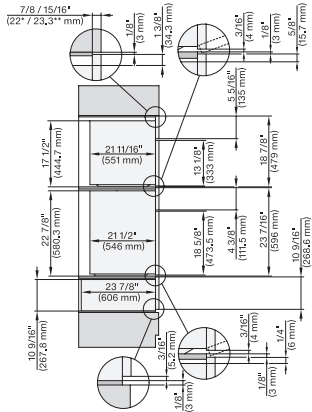

7/8" – 22* mm – Glas, 15/16" – 23.3** mm – Edelstahl

H 6x80 BP, H 6x70 BM, H 6x80-2BP, DGC 7x7x, H 7xxx Combi, Installation drawing, Flush inset, NA

7/8" – 22* mm – Glas, 15/16" – 23.3** mm – Edelstahl

H 6x70 BM, H 6x00 BM + EBA 6808, ESW 6x85, DGC7x7x, EBA7848, H7xxx, ESW7x70 Combi, Installation drawing, Flush inset, NA

7/8" – 22* mm – Glas, 15/16" – 23.3** mm – Edelstahl

H 6x70 BM, ESW 6x85, DGC7xxx, H7x7x, ESW 7x70 Combi, Installation drawing, Flush inset, Flush inset, NA

7/8" – 22* mm – Glas, 15/16" – 23.3** mm – Edelstahl

H 6x70 BM, ESW 6x80, DGC7xxx, H7x70, ESW 7x80 Combi, Installation drawing, Flush inset, Flush inset, NA

7/8" – 22* mm – Glas, 15/16" – 23.3** mm – Edelstahl

DGC 7870

30" Compact Combi-Steam Oven XL

for steam cooking, baking, roasting with roast probe + menu cooking.

(H 6560 B, H 6x60 BP) + EBA6808; H 6x70, ESW 6x80, H7xxx, EBA7868, ESW7x80 Combi, Installation drawing, Flush inset, NA

7/8" – 22* mm – Glas, 15/16" – 23.3** mm – Edelstahl

H 6x80 BP, H 6x70 BM, ESW 6x80, H 6x80-2BP, DGC7xxx, H 7xxx, ESW7x80 Combi, Installation drawing, Flush inset, NA