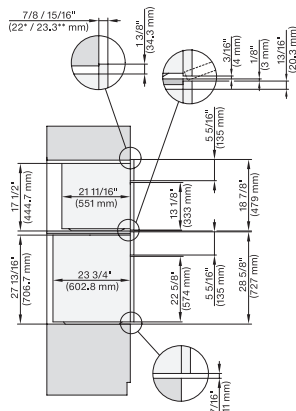

H 6x80 BP, H 6x70 BM, H 6x80-2BP, DGC 7x7x, H7xxx x BM/BP/BPX, H 2880 PB, Installation drawing, Flush inset, NA

(H6560 B, H6x60 BP, DGC686x AM) + EBA6808, H6x70 BM, DGC676x, ESW6x80, DGC7xxx, EBA7868, H7xxxBP, ESW7x80, NA

7/8" – 22* mm – Glas, 15/16" – 23.3** mm – Edelstahl

H 6x80 BP, H 6x70 BM, H 6x80-2BP, DGC7x7x, H7x70BM, H7x80BPx, Combi, Installation drawing, Proud, NA

7/8" – 22* mm – Glas, 15/16" – 23.3** mm – Edelstahl

DGC7xx0(X), H7x6xBP+EBA7848, side view, 30 Zoll, Flush inset, combi, XL, 650S

7/8" – 22" mm – Glass, 15/16" – 23.3" mm – Stainless steel

DGC7x7x(X), H7x8x(X)BP, side view, 30 Zoll, Flush inset, combi, XL, 650