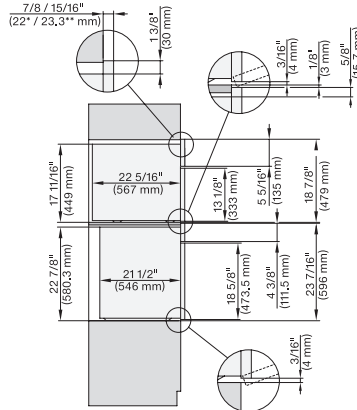

side view, 30 inch Flush inset DGC30_XL, installation drawing, NA

7/8" – 22" mm – Glass, 15/16" – 23.3" mm – Stainless steel

installation 30 inch Flush inset DGC30 XL, installation drawing, NA

A – Cut-out (1 9/16" x 19 11/16" / 40 mm x 500 mm) in the bottom of the cabinet for power cord and ventilation, – Electrical and water supplies are recommended to be placed in adjacent cabinetry., Additional cabinet depth is required when placing the electrical and water supplies behind the appliance., E = Electric connection

DGC7xx0(X), H7x6xBP+EBA7848, side view, 30 Zoll, Flush inset, combi, XL, 650S

7/8" – 22" mm – Glass, 15/16" – 23.3" mm – Stainless steel

DGC7x7x(X), H7x8x(X)BP, side view, 30 Zoll, Flush inset, combi, XL, 650

7/8" – 22" mm – Glass, 15/16" – 23.3" mm – Stainless steel

DGC 7870

30" Compact Combi-Steam Oven XL

for steam cooking, baking, roasting with roast probe + menu cooking.

DGC7x7x(X), H7x70BM(X), H7x40BM+EBA7848, ESW7x80, side view, 30 Zoll, Flush inset, combi, 450S

7/8" – 22" mm – Glass, 15/16" – 23.3** mm – Stainless steel

DGC7xxx(X), H7x6x+EBA7868, side view, 30 Zoll, Proud, combi, XL; 650S

7/8" – 22" mm – Glass, 15/16" – 23.3** mm – Stainless steel

DGC7xxx, H2x80BP, H7x8xBP(X), side view, 30 Zoll, Proud, combi, XL, 650