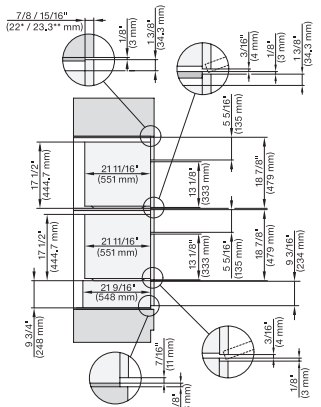

installation 30 inch Flush inset wide front BM30, installation drawing, NA

7/8" – 22* mm – Glas, 15/16" – 23.3** mm – Edelstahl

installation 30 inch Proud BM30, installation drawing, NA

7/8" – 22* mm – Glas, 15/16" – 23.3** mm – Edelstahl

installation 30 inch Proud wide front BM30, installation drawing, NA

7/8" – 22* mm – Glas, 15/16" – 23.3** mm – Edelstahl

H 6560 B + EBA 6808, H 6x60 BP + EBA 6808, H 6x70 BM, DGC 7xxx, EBA 78x8, H 7xxx Combi, Install drawing, Flush inset, NA

7/8" – 22* mm – Glas, 15/16" – 23.3** mm – Edelstahl

H 6x80 BP, H 6x70 BM, H 6x80-2BP, DGC 7x7x, H 7xxx Combi, Installation drawing, Flush inset, NA

7/8" – 22* mm – Glas, 15/16" – 23.3** mm – Edelstahl

H 6x70 BM, H 6x00 BM + EBA 6808, ESW 6x85, DGC7x7x, EBA7848, H7xxx, ESW7x70 Combi, Installation drawing, Flush inset, NA

7/8" – 22* mm – Glas, 15/16" – 23.3** mm – Edelstahl

H 6x70 BM, ESW 6x85, DGC7xxx, H7x7x, ESW 7x70 Combi, Installation drawing, Flush inset, Flush inset, NA

7/8" – 22* mm – Glas, 15/16" – 23.3** mm – Edelstahl