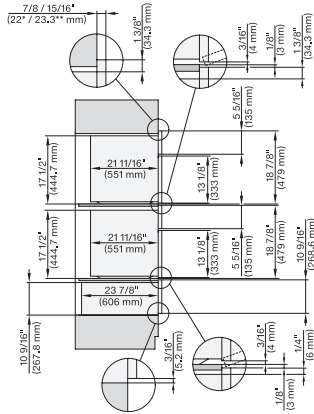

H6x70BM, H6x00BM+EBA6808, ESW6x85, DGC7x70, H7xx0BM(x)+EBA7848, ESW7x70, EVS7670, Combi, Installation drawing, Proud, NA

7/8" – 22* mm – Glas, 15/16" – 23.3** mm – Edelstahl

H6x70BM, H6x00BM+EBA6808, ESW6x80, DGC7x7x(x), H7xx0BM(x)+EBA7848, ESW7x80, Combi, Installation drawing, Proud, NA

7/8" – 22* mm – Glas, 15/16" – 23.3** mm – Edelstahl

DGC 7870

30" Compact Combi-Steam Oven XL

for steam cooking, baking, roasting with roast probe + menu cooking.

H6x70BM, ESW6x85, DGC7x7x, H7x70BM, ESW7x70, EVS7670, Combi, Installation drawing, Proud, Flush inset, NA

7/8" – 22" mm – Glas, 15/16" – 23.3" mm – Edelstahl

H6x70BM, ESW6x80, DGC7x7x(X), H7x70BM, ESW7x80, Combi, Installation drawing, Proud, Flush inset, NA

7/8" – 22" mm – Glas, 15/16" – 23.3" mm – Edelstahl

(H6560B, H6x60BP)+EBA6808, H6x70BM, ESW6x80, H7x6x6BP+EBA7868, H7x70BM(X), ESW7x80, Combi, Proud, Flush inset, NA

7/8" – 22" mm – Glas, 15/16" – 23.3" mm – Edelstahl

H6x80(2)BP, H6x70BM, ESW6x80, DGC7x7x(X), H7x70BM(X), H7x80BP, ESW7x80, Combi, Installation drawing, Proud, Flush inset,