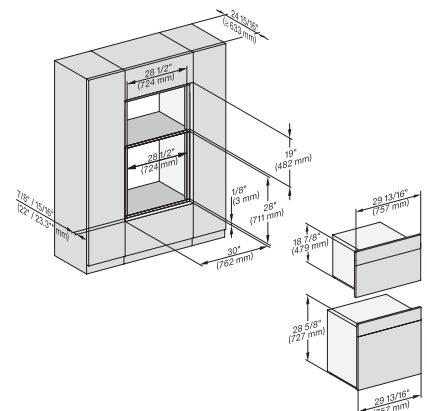

H 6x80 BP, H 6x70 BM, H 6x80-2BP, DGC7x7x, H7xxx Fitting Combi, Installation drawing, Flush inset, NA