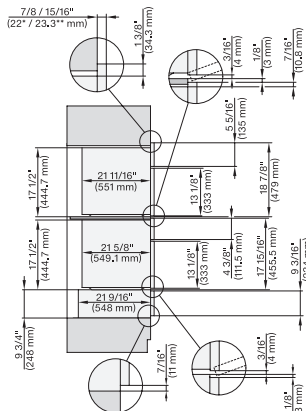

7/8" – 22* mm – Glas, 15/16" – 23.3** mm – Edelstahl

H 6x80 BP, H 6x70 BM, H 6x80-2BP, DGC7x7x, H7x70BM, H7x80BPx, Combi, Installation drawing, Proud, NA

7/8" – 22* mm – Glas, 15/16" – 23.3** mm – Edelstahl

7/8" – 22" mm – Glas, 15/16" – 23.3" mm – Edelstahl

H6x70BM, ESW6x80, DGC7x7x(X), H7x70BM, ESW7x80, Combi, Installation drawing, Proud, Flush inset, NA

7/8" – 22" mm – Glas, 15/16" – 23.3" mm – Edelstahl

DGC7xx0(X), H7x6xBP+EBA7848, side view, 30 Zoll, Flush inset, combi, XL, 650S

7/8" – 22" mm – Glass, 15/16" – 23.3" mm – Stainless steel

DGC7x7x(X), H7x8x(X)BP, side view, 30 Zoll, Flush inset, combi, XL, 650