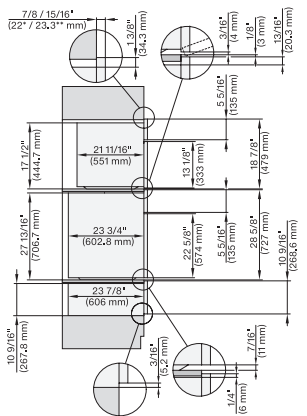

7/8" – 22" mm – Glas, 15/16" – 23.3" mm – Edelstahl

H6x70BM, ESW6x80, DGC7x7x(X), H7x70BM, ESW7x80, Combi, Installation drawing, Proud, Flush inset, NA

7/8" – 22" mm – Glas, 15/16" – 23.3" mm – Edelstahl

(H6560B, H6x60BP)+EBA6808, H6x70BM, ESW6x80, H7x6x6BP+EBA7868, H7x70BM(X), ESW7x80, Combi, Proud, Flush inset, NA

7/8" – 22" mm – Glas, 15/16" – 23.3" mm – Edelstahl

H6x80(2)BP, H6x70BM, ESW6x80, DGC7x7x(X), H7x70BM(X), H7x80BP, ESW7x80, Combi, Installation drawing, Proud, Flush inset,

DGC7xx0(X), H7x6xBP+EBA7848, side view, 30 Zoll, Flush inset, combi, XL, 650S

7/8" – 22" mm – Glass, 15/16" – 23.3" mm – Stainless steel

DGC7x7x(X), H7x8x(X)BP, side view, 30 Zoll, Flush inset, combi, XL, 650