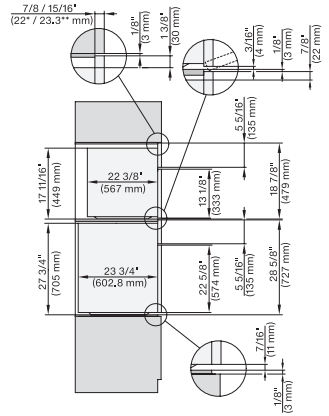

installation 30 inch Proud wide front DGC30 XL, installation drawing, NA

A – Cut-out (1 9/16" x 19 11/16" / 40 mm x 500 mm) in the bottom of the cabinet for power cord and ventilation, – Electrical and water supplies are recommended to be placed in adjacent cabinetry., Additional cabinet depth is required when placing the electrical and water supplies behind the appliance., E = Electric connection

side view, 30 inch Flush inset DGC30_XL, installation drawing, NA

7/8" – 22" mm – Glass, 15/16" – 23.3" mm – Stainless steel

installation 30 inch Flush inset DGC30 XL, installation drawing, NA

A – Cut-out (1 9/16" x 19 11/16" / 40 mm x 500 mm) in the bottom of the cabinet for power cord and ventilation, – Electrical and water supplies are recommended to be placed in adjacent cabinetry., Additional cabinet depth is required when placing the electrical and water supplies behind the appliance., E = Electric connection

installation 30 inch Flush inset wide front DGC30 XL, installation drawing, NA

A – Cut-out (1 9/16" x 19 11/16" / 40 mm x 500 mm) in the bottom of the cabinet for power cord and ventilation, – Electrical and water supplies are recommended to be placed in adjacent cabinetry., Additional cabinet depth is required when placing the electrical and water supplies behind the appliance., E = Electric connection

DGC7xx0(X), H7x6xBP+EBA7848, side view, 30 Zoll, Flush inset, combi, XL, 650S

7/8" – 22" mm – Glass, 15/16" – 23.3" mm – Stainless steel

DGC7x7x(X), H7x8x(X)BP, side view, 30 Zoll, Flush inset, combi, XL, 650