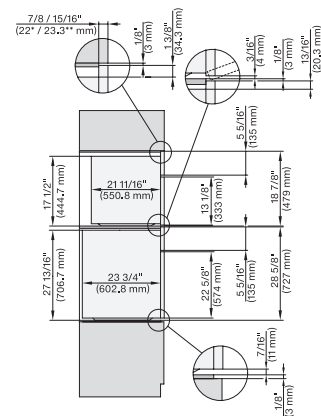

installation 30 inch Flush inset wide front BM30, installation drawing, NA

7/8" – 22* mm – Glas, 15/16" – 23.3** mm – Edelstahl

installation 30 inch Proud BM30, installation drawing, NA

7/8" – 22* mm – Glas, 15/16" – 23.3** mm – Edelstahl

installation 30 inch Proud wide front BM30, installation drawing, NA

7/8" – 22* mm – Glas, 15/16" – 23.3** mm – Edelstahl

H 6560 B + EBA 6808, H 6x60 BP + EBA 6808, H 6x70 BM, DGC 7xxx, EBA 78x8, H 7xxx Combi, Install drawing, Flush inset, NA

7/8" – 22* mm – Glas, 15/16" – 23.3** mm – Edelstahl

H 6x80 BP, H 6x70 BM, H 6x80-2BP, DGC 7x7x, H 7xxx Combi, Installation drawing, Flush inset, NA

7/8" – 22* mm – Glas, 15/16" – 23.3** mm – Edelstahl

H 6x70 BM, H 6x00 BM + EBA 6808, ESW 6x85, DGC7x7x, EBA7848, H7xxx, ESW7x70 Combi, Installation drawing, Flush inset, NA