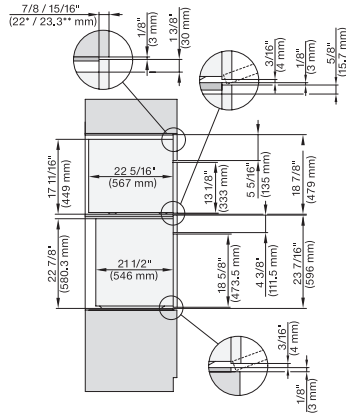

installation 30 inch Proud wide front DGC30 XL, installation drawing, NA

A – Cut-out (1 9/16" x 19 11/16" / 40 mm x 500 mm) in the bottom of the cabinet for power cord and ventilation, – Electrical and water supplies are recommended to be placed in adjacent cabinetry., Additional cabinet depth is required when placing the electrical and water supplies behind the appliance., E = Electric connection

side view, 30 inch Flush inset DGC30_XL, installation drawing, NA

7/8" – 22" mm – Glass, 15/16" – 23.3" mm – Stainless steel

installation 30 inch Flush inset DGC30 XL, installation drawing, NA

A – Cut-out (1 9/16" x 19 11/16" / 40 mm x 500 mm) in the bottom of the cabinet for power cord and ventilation, – Electrical and water supplies are recommended to be placed in adjacent cabinetry., Additional cabinet depth is required when placing the electrical and water supplies behind the appliance., E = Electric connection

installation 30 inch Flush inset wide front DGC30 XL, installation drawing, NA

A – Cut-out (1 9/16" x 19 11/16" / 40 mm x 500 mm) in the bottom of the cabinet for power cord and ventilation, – Electrical and water supplies are recommended to be placed in adjacent cabinetry., Additional cabinet depth is required when placing the electrical and water supplies behind the appliance., E = Electric connection

DGC7xx0(X), H7x6xBP+EBA7848, side view, 30 Zoll, Flush inset, combi, XL, 650S

7/8" – 22" mm – Glass, 15/16" – 23.3" mm – Stainless steel

DGC7x7x(X), H7x8x(X)BP, side view, 30 Zoll, Flush inset, combi, XL, 650