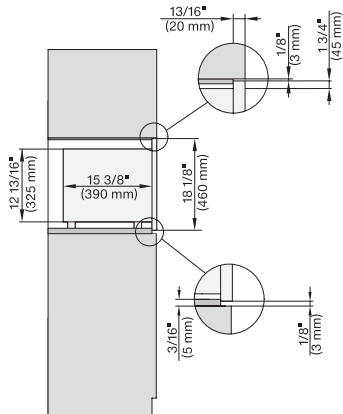

## M 2241 SC

Built-in microwave oven, 24" width with sensor controls on the side for convenient operation.

M2241SC, Installation, 30 Zoll, Proud, breite Front – Skizze – NA

A – Cut-out (4" x 28" / 100 mm x 720 mm) in the bottom of the cabinet for power cord and ventilation, ! – Electrical and water supplies are recommended to be placed in adjacent cabinetry., Additional cabinet depth is required when placing the electrical and water supplies behind the appliance., , E = Electric connection

M2241SC, Installation, 30 Zoll, Proud, Oberschrank – Skizze – NA

A – Cut-out (4" x 28" / 100 mm x 720 mm) in the bottom of the cabinet for power cord and ventilation, ! – Electrical and water supplies are recommended to be placed in adjacent cabinetry., Additional cabinet depth is required when placing the electrical and water supplies behind the appliance., , E = Electric connection

M2241SC, Seitenansicht, 30 Zoll, Flush, inset – Skizze – NA

7/8" – 22" mm – Glass, 15/16" – 23.3\*\* mm – Stainless steel

M2241SC, Seitenansicht, 30 Zoll, Flush, inset, Oberschrank – Skizze – NA

7/8" – 22" mm – Glass, 15/16" – 23.3\*\* mm – Stainless steel

M2241SC, Einbau, 30 Zoll, Flush, inset – Skizze – NA

7/8" – 22" mm – Glass, 15/16" – 23.3\*\* mm – Stainless steel