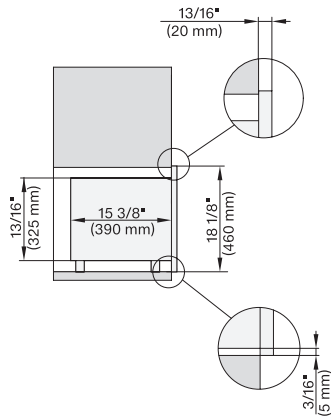

## M 2241 SC

Built-in microwave oven, 24" width  
with sensor controls on the side for convenient operation.

EAN: 4002516540335 / Material number: 11845640 / Old Material Number: 24224120USA

Frequency in Hz	60
Number of phases	1
Fuse rating in A	10
Connection wire with plug	•
Length of power cord in in. (m)	1.60

## M 2241 SC

Built-in microwave oven, 24" width  
with sensor controls on the side for convenient operation.

M2241SC, Seitenansicht, 30 Zoll, Proud, Oberschrank – Skizze – NA

7/8" – 22" mm – Glass, 15/16" – 23.3\*\* mm – Stainless steel

M2241SC, Installation, 30 Zoll, Proud – Skizze – NA

A – Cut-out (4" x 28" / 100 mm x 720 mm) in the bottom of the cabinet for power cord and ventilation, ! – Electrical and water supplies are recommended to be placed in adjacent cabinetry., Additional cabinet depth is required when placing the electrical and water supplies behind the appliance., , E = Electric connection

## M 2241 SC

Built-in microwave oven, 24" width with sensor controls on the side for convenient operation.

M2241SC, Installation, 30 Zoll, Proud, breite Front – Skizze – NA

A – Cut-out (4" x 28" / 100 mm x 720 mm) in the bottom of the cabinet for power cord and ventilation, ! – Electrical and water supplies are recommended to be placed in adjacent cabinetry., Additional cabinet depth is required when placing the electrical and water supplies behind the appliance., , E = Electric connection