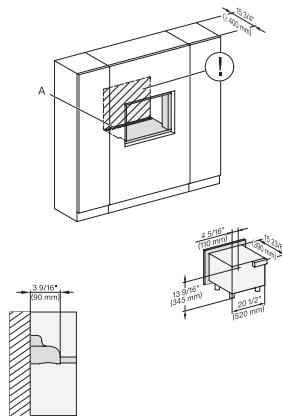

## M 2241 SC

Built-in microwave oven, 24" width  
with sensor controls on the side for convenient operation.

M2241SC, Einbau, 30 Zoll, Flush, inset, breite Front – Skizze – NA

7/8" – 22" mm – Glass, 15 1/16" – 23.3" mm – Stainless steel

M2241SC, Einbau, 30 Zoll, Flush, inset, Oberschrank – Skizze – NA

M2241SC, Einbau, 30 Zoll, Flush, inset, breite Front, Oberschrank – Skizze – NA

M2241SC, Installation, 30 Zoll, Flush, inset – Skizze – NA

A – Cut-out (4" x 28" / 100 mm x 720 mm) in the bottom of the cabinet for power cord and ventilation, ! – Electrical and water supplies are recommended to be placed in adjacent cabinetry., Additional cabinet depth is required when placing the electrical and water supplies behind the appliance., , E = Electric connection

M2241SC, Installation, 30 Zoll, Flush, inset, breite Front – Skizze – NA

A – Cut-out (4" x 28" / 100 mm x 720 mm) in the bottom of the cabinet for power cord and ventilation, ! – Electrical and water supplies are recommended to be placed in adjacent cabinetry., Additional cabinet depth is required when placing the electrical and water supplies behind the appliance., , E = Electric connection