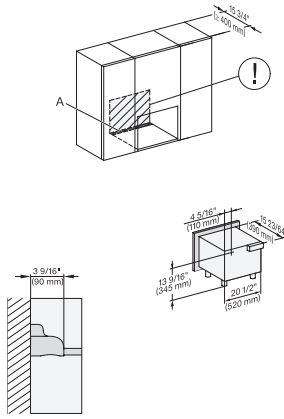

M2241SC, Installation, 30 Zoll, Proud – Skizze – NA

A – Cut-out (4" x 28" / 100 mm x 720 mm) in the bottom of the cabinet for power cord and ventilation, ! – Electrical and water supplies are recommended to be placed in adjacent cabinetry., Additional cabinet depth is required when placing the electrical and water supplies behind the appliance., , E = Electric connection

## M 2241 SC

Built-in microwave oven, 24" width with sensor controls on the side for convenient operation.

M2241SC, Installation, 30 Zoll, Proud, breite Front – Skizze – NA

A – Cut-out (4" x 28" / 100 mm x 720 mm) in the bottom of the cabinet for power cord and ventilation, ! – Electrical and water supplies are recommended to be placed in adjacent cabinetry., Additional cabinet depth is required when placing the electrical and water supplies behind the appliance., , E = Electric connection

M2241SC, Installation, 30 Zoll, Proud, Oberschrank – Skizze – NA

A – Cut-out (4" x 28" / 100 mm x 720 mm) in the bottom of the cabinet for power cord and ventilation, ! – Electrical and water supplies are recommended to be placed in adjacent cabinetry., Additional cabinet depth is required when placing the electrical and water supplies behind the appliance., , E = Electric connection