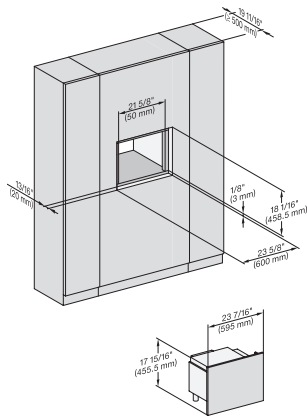

M2241SC, Installation, 30 Zoll, Proud, breite Front, Oberschrank – Skizze – NA

A – Cut-out (4" x 28" / 100 mm x 720 mm) in the bottom of the cabinet for power cord and ventilation, ! – Electrical and water supplies are recommended to be placed in adjacent cabinetry., Additional cabinet depth is required when placing the electrical and water supplies behind the appliance., , E = Electric connection

M2241SC, Seitenansicht, 30 Zoll, Flush, inset – Skizze – NA

7/8" – 22" mm – Glass, 15/16" – 23.3\*\* mm – Stainless steel

M2241SC, Seitenansicht, 30 Zoll, Flush, inset, Oberschrank – Skizze – NA

7/8" – 22" mm – Glass, 15/16" – 23.3\*\* mm – Stainless steel

M2241SC, Einbau, 30 Zoll, Flush, inset – Skizze – NA

7/8" – 22" mm – Glass, 15/16" – 23.3\*\* mm – Stainless steel

## M 2241 SC

Built-in microwave oven, 24" width  
with sensor controls on the side for convenient operation.

M2241SC, Einbau, 30 Zoll, Flush, inset, breite Front – Skizze – NA

7/8" – 22" mm – Glass, 15 1/16" – 23.3" mm – Stainless steel