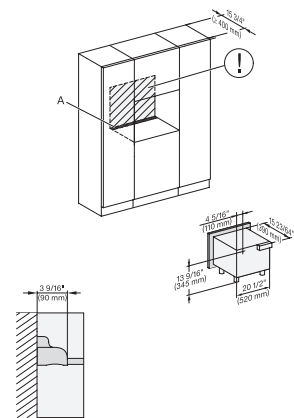

## M 2241 SC

Built-in microwave oven, 24" width  
with sensor controls on the side for convenient operation.

M2241SC, Seitenansicht, 30 Zoll, Proud, Oberschrank – Skizze – NA

7/8" – 22" mm – Glass, 15/16" – 23.3\*\* mm – Stainless steel

M2241SC, Einbau, 30 Zoll, Proud – Skizze – NA

M2241SC, Einbau, 30 Zoll, Proud, breite Front – Skizze – NA

M2241SC, Einbau, 30 Zoll, Proud, Oberschrank – Skizze – NA

M2241SC, Einbau, 30 Zoll, Proud, breite Front, Oberschrank – Skizze – NA

M2241SC, Installation, 30 Zoll, Proud – Skizze – NA

A – Cut-out (4" x 28" / 100 mm x 720 mm) in the bottom of the cabinet for power cord and ventilation, ! – Electrical and water supplies are recommended to be placed in adjacent cabinetry., Additional cabinet depth is required when placing the electrical and water supplies behind the appliance., , E = Electric connection

## M 2241 SC

Built-in microwave oven, 24" width with sensor controls on the side for convenient operation.

M2241SC, Installation, 30 Zoll, Proud, breite Front – Skizze – NA

A – Cut-out (4" x 28" / 100 mm x 720 mm) in the bottom of the cabinet for power cord and ventilation, ! – Electrical and water supplies are recommended to be placed in adjacent cabinetry., Additional cabinet depth is required when placing the electrical and water supplies behind the appliance., , E = Electric connection