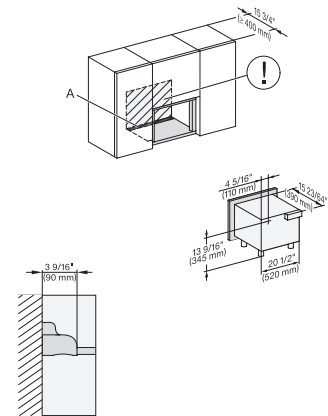

## M 2241 SC

Built-in microwave oven, 24" width  
with sensor controls on the side for convenient operation.

M2241SC, Einbau, 30 Zoll, Flush, inset, breite Front – Skizze – NA

7/8" – 22" mm – Glass, 15 1/16" – 23.3" mm – Stainless steel

M2241SC, Einbau, 30 Zoll, Flush, inset, Oberschrank – Skizze – NA

M2241SC, Einbau, 30 Zoll, Flush, inset, breite Front, Oberschrank – Skizze – NA

M2241SC, Installation, 30 Zoll, Flush, inset – Skizze – NA

A – Cut-out (4" x 28" / 100 mm x 720 mm) in the bottom of the cabinet for power cord and ventilation, ! – Electrical and water supplies are recommended to be placed in adjacent cabinetry., Additional cabinet depth is required when placing the electrical and water supplies behind the appliance., , E = Electric connection

M2241SC, Installation, 30 Zoll, Flush, inset, breite Front – Skizze – NA

A – Cut-out (4" x 28" / 100 mm x 720 mm) in the bottom of the cabinet for power cord and ventilation, ! – Electrical and water supplies are recommended to be placed in adjacent cabinetry., Additional cabinet depth is required when placing the electrical and water supplies behind the appliance., , E = Electric connection