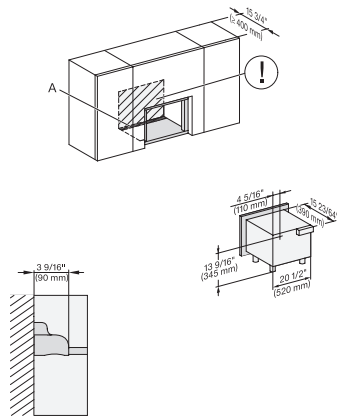

A – Cut-out (4" x 28" / 100 mm x 720 mm) in the bottom of the cabinet for power cord and ventilation, ! – Electrical and water supplies are recommended to be placed in adjacent cabinetry., Additional cabinet depth is required when placing the electrical and water supplies behind the appliance., , E = Electric connection

M2241SC, Installation, 30 Zoll, Flush, inset, breite Front – Skizze – NA

A – Cut-out (4" x 28" / 100 mm x 720 mm) in the bottom of the cabinet for power cord and ventilation, ! – Electrical and water supplies are recommended to be placed in adjacent cabinetry., Additional cabinet depth is required when placing the electrical and water supplies behind the appliance., , E = Electric connection

M2241SC, Installation, 30 Zoll, Flush, inset, Oberschrank – Skizze – NA

A – Cut-out (4" x 28" / 100 mm x 720 mm) in the bottom of the cabinet for power cord and ventilation, ! – Electrical and water supplies are recommended to be placed in adjacent cabinetry., Additional cabinet depth is required when placing the electrical and water supplies behind the appliance., , E = Electric connection

## M 2241 SC

Built-in microwave oven, 24" width  
with sensor controls on the side for convenient operation.

M2241SC, Installation, 30 Zoll, Flush, inset, breite Front,  
Oberschrank – Skizze – NA

A – Cut-out (4" x 28" / 100 mm x 720 mm) in the bottom  
of the cabinet for power cord and ventilation, ! – Electrical  
and water supplies are recommended to be placed in  
adjacent cabinetry., Additional cabinet depth is required  
when placing the electrical and water supplies behind the  
appliance., , E = Electric connection