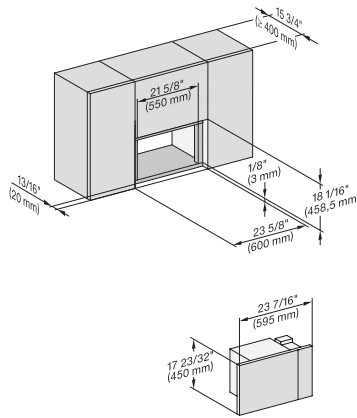

M2241SC, Installation, 30 Zoll, Proud, breite Front, Oberschrank – Skizze – NA

A – Cut-out (4" x 28" / 100 mm x 720 mm) in the bottom of the cabinet for power cord and ventilation, ! – Electrical and water supplies are recommended to be placed in adjacent cabinetry., Additional cabinet depth is required when placing the electrical and water supplies behind the appliance., , E = Electric connection

M2241SC, Seitenansicht, 30 Zoll, Flush, inset – Skizze – NA

7/8" – 22" mm – Glass, 15/16" – 23.3\*\* mm – Stainless steel

M2241SC, Seitenansicht, 30 Zoll, Flush, inset, Oberschrank – Skizze – NA

7/8" – 22" mm – Glass, 15/16" – 23.3\*\* mm – Stainless steel

M2241SC, Einbau, 30 Zoll, Flush, inset – Skizze – NA

7/8" – 22" mm – Glass, 15/16" – 23.3\*\* mm – Stainless steel

## M 2241 SC

Built-in microwave oven, 24" width  
with sensor controls on the side for convenient operation.

M2241SC, Einbau, 30 Zoll, Flush, inset, breite Front – Skizze – NA

7/8" – 22" mm – Glass, 15 1/16" – 23.3" mm – Stainless steel