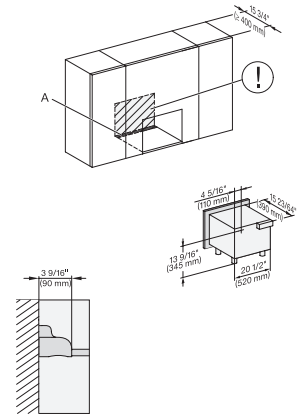

M2241SC, Installation, 30 Zoll, Proud – Skizze – NA

A – Cut-out (4" x 28" / 100 mm x 720 mm) in the bottom of the cabinet for power cord and ventilation, ! – Electrical and water supplies are recommended to be placed in adjacent cabinetry., Additional cabinet depth is required when placing the electrical and water supplies behind the appliance., , E = Electric connection

## M 2241 SC

Built-in microwave oven, 24" width with sensor controls on the side for convenient operation.

M2241SC, Installation, 30 Zoll, Proud, breite Front – Skizze – NA

A – Cut-out (4" x 28" / 100 mm x 720 mm) in the bottom of the cabinet for power cord and ventilation, ! – Electrical and water supplies are recommended to be placed in adjacent cabinetry., Additional cabinet depth is required when placing the electrical and water supplies behind the appliance., , E = Electric connection

M2241SC, Installation, 30 Zoll, Proud, Oberschrank – Skizze – NA

A – Cut-out (4" x 28" / 100 mm x 720 mm) in the bottom of the cabinet for power cord and ventilation, ! – Electrical and water supplies are recommended to be placed in adjacent cabinetry., Additional cabinet depth is required when placing the electrical and water supplies behind the appliance., , E = Electric connection

M2241SC, Installation, 30 Zoll, Proud, breite Front, Oberschrank – Skizze – NA

A – Cut-out (4" x 28" / 100 mm x 720 mm) in the bottom of the cabinet for power cord and ventilation, ! – Electrical and water supplies are recommended to be placed in adjacent cabinetry., Additional cabinet depth is required when placing the electrical and water supplies behind the appliance., , E = Electric connection