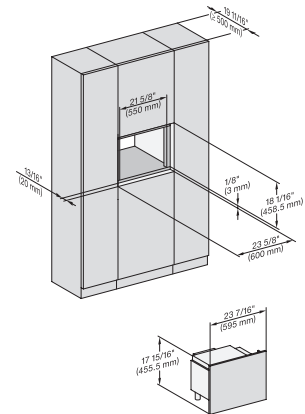

M2241SC, Installation, 30 Zoll, Proud, Oberschrank – Skizze – NA

A – Cut-out (4" x 28" / 100 mm x 720 mm) in the bottom of the cabinet for power cord and ventilation, ! – Electrical and water supplies are recommended to be placed in adjacent cabinetry., Additional cabinet depth is required when placing the electrical and water supplies behind the appliance., , E = Electric connection

M2241SC, Installation, 30 Zoll, Proud, breite Front, Oberschrank – Skizze – NA

A – Cut-out (4" x 28" / 100 mm x 720 mm) in the bottom of the cabinet for power cord and ventilation, ! – Electrical and water supplies are recommended to be placed in adjacent cabinetry., Additional cabinet depth is required when placing the electrical and water supplies behind the appliance., , E = Electric connection

M2241SC, Seitenansicht, 30 Zoll, Flush, inset – Skizze – NA

7/8" – 22" mm – Glass, 15/16" – 23.3\*\* mm – Stainless steel

M2241SC, Seitenansicht, 30 Zoll, Flush, inset, Oberschrank – Skizze – NA

7/8" – 22" mm – Glass, 15/16" – 23.3\*\* mm – Stainless steel

M2241SC, Einbau, 30 Zoll, Flush, inset – Skizze – NA

7/8" – 22" mm – Glass, 15/16" – 23.3\*\* mm – Stainless steel