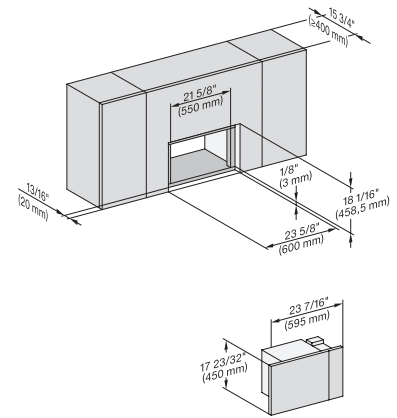

M2241SC, Einbau, 30 Zoll, Flush, inset, breite Front, Oberschrank – Skizze – NA