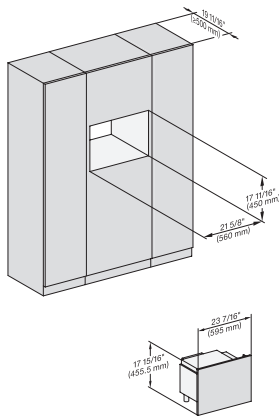

## M 2241 SC

Built-in microwave oven, 24" width  
with sensor controls on the side for convenient operation.

EAN: 4002516540335 / Material number: 11845640 / Old Material Number: 24224120USA

Frequency in Hz	60
Number of phases	1
Fuse rating in A	10
Connection wire with plug	•
Length of power cord in in. (m)	1.60

## M 2241 SC

Built-in microwave oven, 24" width  
with sensor controls on the side for convenient operation.

M2241SC, Seitenansicht, 30 Zoll, Proud, Oberschrank – Skizze – NA

7/8" – 22" mm – Glass, 15/16" – 23.3\*\* mm – Stainless steel

M2241SC, Installation, 30 Zoll, Proud – Skizze – NA

A – Cut-out (4" x 28" / 100 mm x 720 mm) in the bottom of the cabinet for power cord and ventilation, ! – Electrical and water supplies are recommended to be placed in adjacent cabinetry., Additional cabinet depth is required when placing the electrical and water supplies behind the appliance., , E = Electric connection