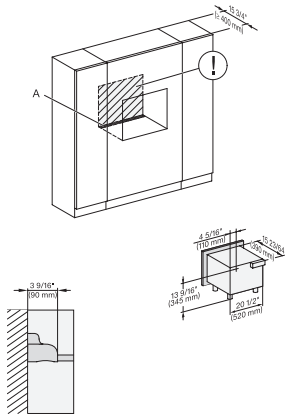

## M 2241 SC

Built-in microwave oven, 24" width  
with sensor controls on the side for convenient operation.

M2241SC, Seitenansicht, 30 Zoll, Proud, Oberschrank – Skizze – NA

7/8" – 22" mm – Glass, 15/16" – 23.3\*\* mm – Stainless steel

M2241SC, Einbau, 30 Zoll, Proud – Skizze – NA

M2241SC, Einbau, 30 Zoll, Proud, breite Front – Skizze – NA

M2241SC, Einbau, 30 Zoll, Proud, Oberschrank – Skizze – NA

M2241SC, Einbau, 30 Zoll, Proud, breite Front, Oberschrank – Skizze – NA

M2241SC, Installation, 30 Zoll, Proud – Skizze – NA

A – Cut-out (4" x 28" / 100 mm x 720 mm) in the bottom of the cabinet for power cord and ventilation, ! – Electrical and water supplies are recommended to be placed in adjacent cabinetry., Additional cabinet depth is required when placing the electrical and water supplies behind the appliance., , E = Electric connection

## M 2241 SC

Built-in microwave oven, 24" width with sensor controls on the side for convenient operation.

M2241SC, Installation, 30 Zoll, Proud, breite Front – Skizze – NA

A – Cut-out (4" x 28" / 100 mm x 720 mm) in the bottom of the cabinet for power cord and ventilation, ! – Electrical and water supplies are recommended to be placed in adjacent cabinetry., Additional cabinet depth is required when placing the electrical and water supplies behind the appliance., , E = Electric connection