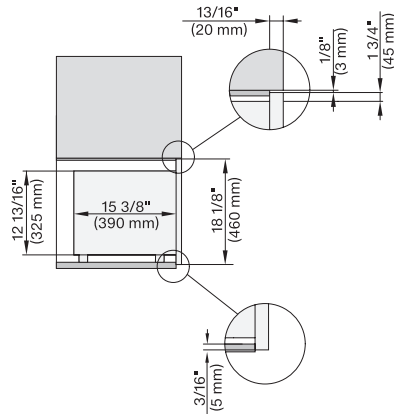

## M 2241 SC

Built-in microwave oven, 24" width with sensor controls on the side for convenient operation.

M2241SC, Installation, 30 Zoll, Proud, breite Front – Skizze – NA

A – Cut-out (4" x 28" / 100 mm x 720 mm) in the bottom of the cabinet for power cord and ventilation, ! – Electrical and water supplies are recommended to be placed in adjacent cabinetry., Additional cabinet depth is required when placing the electrical and water supplies behind the appliance., , E = Electric connection

M2241SC, Installation, 30 Zoll, Proud, Oberschrank – Skizze – NA

A – Cut-out (4" x 28" / 100 mm x 720 mm) in the bottom of the cabinet for power cord and ventilation, ! – Electrical and water supplies are recommended to be placed in adjacent cabinetry., Additional cabinet depth is required when placing the electrical and water supplies behind the appliance., , E = Electric connection

M2241SC, Installation, 30 Zoll, Proud, breite Front, Oberschrank – Skizze – NA

A – Cut-out (4" x 28" / 100 mm x 720 mm) in the bottom of the cabinet for power cord and ventilation, ! – Electrical and water supplies are recommended to be placed in adjacent cabinetry., Additional cabinet depth is required when placing the electrical and water supplies behind the appliance., , E = Electric connection

M2241SC, Seitenansicht, 30 Zoll, Flush, inset – Skizze – NA

7/8" – 22" mm – Glass, 15/16" – 23.3\*\* mm – Stainless steel

M2241SC, Seitenansicht, 30 Zoll, Flush, inset, Oberschrank – Skizze – NA

7/8" – 22" mm – Glass, 15/16" – 23.3\*\* mm – Stainless steel