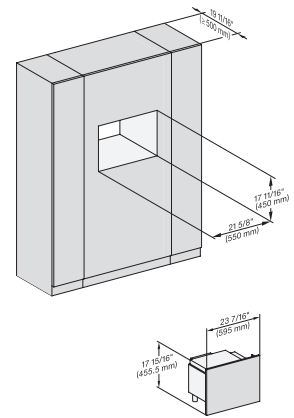

M2241SC, Einbau, 30 Zoll, Proud, breite Front – Skizze – NA