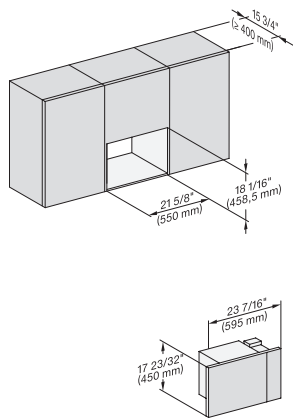

M2241SC, Einbau, 30 Zoll, Proud, Oberschrank – Skizze – NA