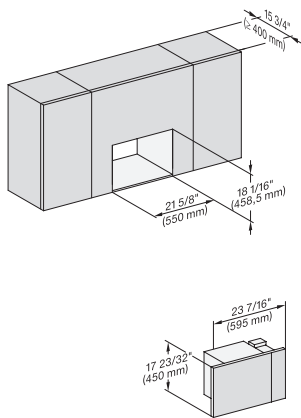

M2241SC, Einbau, 30 Zoll, Proud, breite Front, Oberschrank – Skizze – NA