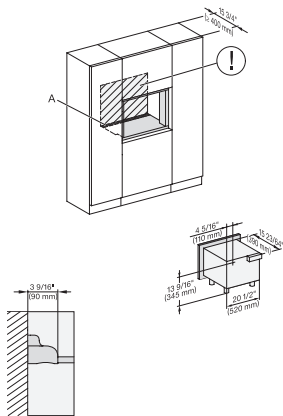

M2241SC, Installation, 30 Zoll, Flush, inset – Skizze – NA

A – Cut-out (4" x 28" / 100 mm x 720 mm) in the bottom of the cabinet for power cord and ventilation, ! – Electrical and water supplies are recommended to be placed in adjacent cabinetry., Additional cabinet depth is required when placing the electrical and water supplies behind the appliance., , E = Electric connection