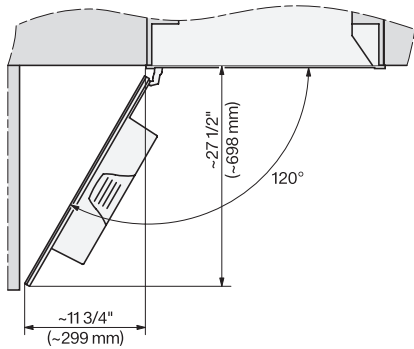

CVA7775, installation drawing, side view, 30 Inch, Flush insert

7/8" – 22* mm – Glass, 15/16" – 23.3** mm – Stainless steel

CVA7370, CVA7775, installation drawing, view from above, 30 Inch, Flush inset

CVA7370, CVA7775, installation drawing, view from above, 30 Inch, Flush inset

CVA7370, side view, 30 Inch, Proud

7/8" – 22* mm – Glass, 15/16" – 23.3** mm – Stainless steel

CVA7775, side view, 30 Inch, Proud

7/8" – 22* mm – Glass, 15/16" – 23.3** mm – Stainless steel

CVA7370, CVA7775, installation drawing, view from above, 30 Inch, Proud

CVA7370, CVA7775, installation drawing, view from above, 30 Inch, Proud

CVA7370, CVA7775, installation drawing, view from above, 30 Inch, Proud

CVA 7775

Built-in coffee machine with DirectWater

Perfectly combinable design with CoffeeSelect + AutoDescale for highest demands.

CVA7370, CVA7775, installation drawing, view from above, 30 Inch, Proud

CVA7370, CVA7775, installation drawing, built in, 30 Inch, Proud

CVA7775, installation drawing, installation, 30 Inch, Proud

A – Cut-out (1 1/2" x 20" / 38 mm x 508 mm) in the bottom of the cabinet for power cord and ventilation. – Electrical and water supplies are recommended to be placed in adjacent cabinetry. Additional cabinet depth is required when placing the electrical and water supplies behind the appliance. E = Electric connection, W = Water connection