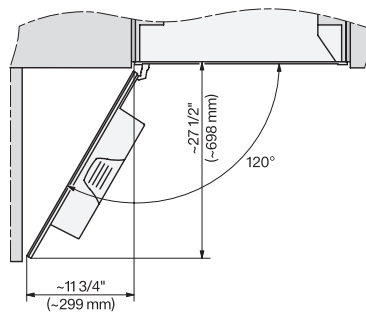

CVA7775, installation drawing, side view, 30 Inch, Flush insert

7/8" – 22* mm – Glass, 15/16" – 23.3** mm – Stainless steel

CVA7370, CVA7775, installation drawing, view from above, 30 Inch, Flush inset

CVA7370, CVA7775, installation drawing, view from above, 30 Inch, Flush inset

CVA7370, CVA7775, installation drawing, view from above, 30 Inch, Flush inset

CVA7370, CVA7775, installation drawing, view from above, 30 Inch, Flush inset

CVA7370, CVA7775, installation drawing, built in, 30 Inch, Flush inset

CVA7370, side view, 30 Inch, Proud

7/8" – 22* mm – Glass, 15/16" – 23.3** mm – Stainless steel

CVA7775, side view, 30 Inch, Proud

7/8" – 22* mm – Glass, 15/16" – 23.3** mm – Stainless steel

CVA7370, CVA7775, installation drawing, view from above, 30 Inch, Proud