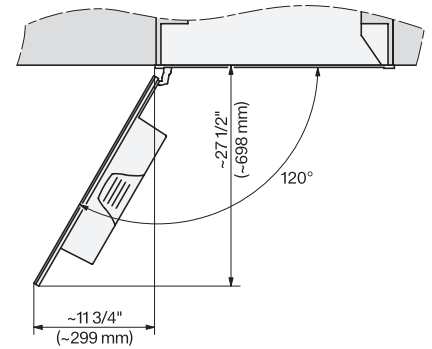

CVA 7775

Built-in coffee machine with DirectWater

Perfectly combinable design with CoffeeSelect + AutoDescale for highest demands.

A – Cut-out (1 1/2" x 20" / 38 mm x 508 mm) in the bottom of the cabinet for power cord and ventilation. – Electrical and water supplies are recommended to be placed in adjacent cabinetry. Additional cabinet depth is required when placing the electrical and water supplies behind the appliance. E = Electric connection, W = Water connection

7/8" – 22* mm – Glass, 15/16" – 23.3** mm – Stainless steel

7/8" – 22* mm – Glass, 15/16" – 23.3** mm – Stainless steel