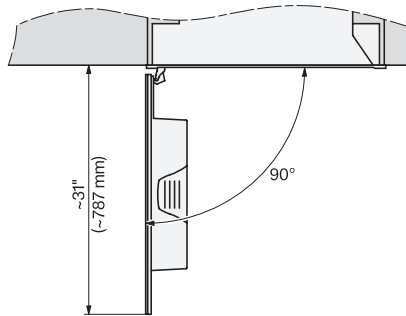

CVA7775, installation drawing, side view, 30 Inch, Flush insert

7/8" – 22* mm – Glass, 15/16" – 23.3** mm – Stainless steel

CVA7370, CVA7775, installation drawing, view from above, 30 Inch, Flush inset

CVA7370, CVA7775, installation drawing, view from above, 30 Inch, Flush inset

A – Cut-out (1 1/2" x 20" / 38 mm x 508 mm) in the bottom of the cabinet for power cord and ventilation. – Electrical and water supplies are recommended to be placed in adjacent cabinetry. Additional cabinet depth is required when placing the electrical and water supplies behind the appliance. E = Electric connection, W = Water connection

CVA7370, side view, 30 Inch, Proud

7/8" – 22* mm – Glass, 15/16" – 23.3** mm – Stainless steel

CVA7775, side view, 30 Inch, Proud

7/8" – 22* mm – Glass, 15/16" – 23.3** mm – Stainless steel

CVA7370, CVA7775, installation drawing, view from above, 30 Inch, Proud

CVA7370, CVA7775, installation drawing, view from above, 30 Inch, Proud

CVA7370, CVA7775, installation drawing, built in, 30 Inch, Proud

CVA7775, installation drawing, installation, 30 Inch, Proud

A – Cut-out (1 1/2" x 20" / 38 mm x 508 mm) in the bottom of the cabinet for power cord and ventilation. – Electrical and water supplies are recommended to be placed in adjacent cabinetry. Additional cabinet depth is required when placing the electrical and water supplies behind the appliance. E = Electric connection, W = Water connection