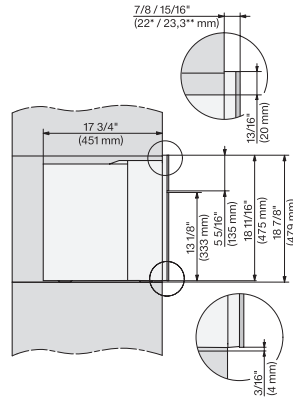

CVA7775, installation drawing, side view, 30 Inch, Flush insert

7/8" – 22* mm – Glass, 15/16" – 23.3** mm – Stainless steel

CVA7370, CVA7775, installation drawing, view from above, 30 Inch, Flush inset

CVA7370, CVA7775, installation drawing, view from above, 30 Inch, Flush inset

7/8" – 22* mm – Glass, 15/16" – 23.3** mm – Stainless steel

CVA 7775

Built-in coffee machine with DirectWater

Perfectly combinable design with CoffeeSelect + AutoDescale for highest demands.

CVA7775, installation drawing, 30 Inch, Flush insert

A – Cut-out (1 1/2" x 20" / 38 mm x 508 mm) in the bottom of the cabinet for power cord and ventilation. – Electrical and water supplies are recommended to be placed in adjacent cabinetry. Additional cabinet depth is required when placing the electrical and water supplies behind the appliance. E = Electric connection, W = Water connection

CVA7370, side view, 30 Inch, Proud

7/8" – 22* mm – Glass, 15/16" – 23.3** mm – Stainless steel

CVA7775, side view, 30 Inch, Proud

7/8" – 22* mm – Glass, 15/16" – 23.3** mm – Stainless steel

CVA7370, CVA7775, installation drawing, view from above, 30 Inch, Proud