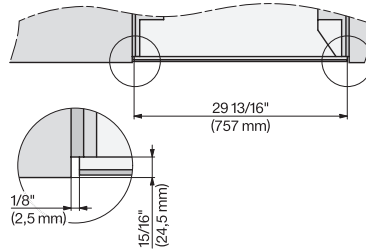

CVA7775, installation drawing, side view, 30 Inch, Flush insert

7/8" – 22* mm – Glass, 15/16" – 23.3** mm – Stainless steel

CVA7370, CVA7775, installation drawing, view from above, 30 Inch, Flush inset

CVA7370, CVA7775, installation drawing, view from above, 30 Inch, Flush inset

CVA7370, CVA7775, installation drawing, view from above, 30 Inch, Flush inset

CVA7370, CVA7775, installation drawing, view from above, 30 Inch, Flush inset

CVA7370, CVA7775, installation drawing, built in, 30 Inch, Flush inset

CVA7370, side view, 30 Inch, Proud

7/8" – 22* mm – Glass, 15/16" – 23.3** mm – Stainless steel

CVA7775, side view, 30 Inch, Proud

7/8" – 22* mm – Glass, 15/16" – 23.3** mm – Stainless steel

CVA7370, CVA7775, installation drawing, view from above, 30 Inch, Proud