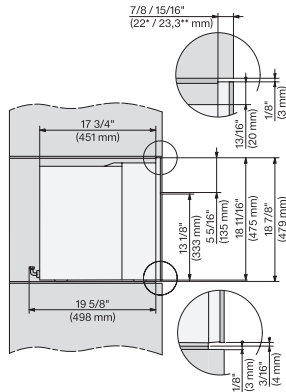

CVA7775, installation drawing, side view, 30 Inch, Flush insert

7/8" – 22* mm – Glass, 15/16" – 23.3** mm – Stainless steel

CVA7370, CVA7775, installation drawing, view from above, 30 Inch, Flush inset

CVA7370, CVA7775, installation drawing, view from above, 30 Inch, Flush inset

CVA7370, CVA7775, installation drawing, view from above, 30 Inch, Flush inset

CVA7370, CVA7775, installation drawing, view from above, 30 Inch, Flush inset

CVA7370, CVA7775, installation drawing, built in, 30 Inch, Flush inset

A – Cut-out (1 1/2" x 20" / 38 mm x 508 mm) in the bottom of the cabinet for power cord and ventilation. – Electrical and water supplies are recommended to be placed in adjacent cabinetry. Additional cabinet depth is required when placing the electrical and water supplies behind the appliance. E = Electric connection, W = Water connection

CVA7370, side view, 30 Inch, Proud

7/8" – 22* mm – Glass, 15/16" – 23.3** mm – Stainless steel

CVA7775, side view, 30 Inch, Proud

7/8" – 22* mm – Glass, 15/16" – 23.3** mm – Stainless steel

CVA7370, CVA7775, installation drawing, view from above, 30 Inch, Proud