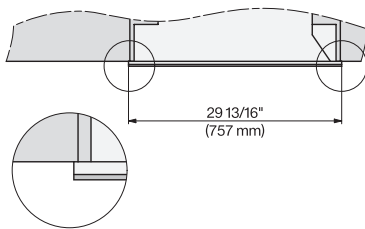

CVA7775, installation drawing, side view, 30 Inch, Flush insert

7/8" – 22* mm – Glass, 15/16" – 23.3** mm – Stainless steel

CVA7370, CVA7775, installation drawing, view from above, 30 Inch, Flush inset

CVA7370, CVA7775, installation drawing, view from above, 30 Inch, Flush inset

CVA7370, CVA7775, installation drawing, view from above, 30 Inch, Flush inset

CVA7370, CVA7775, installation drawing, view from above, 30 Inch, Flush inset

CVA7370, CVA7775, installation drawing, built in, 30 Inch, Flush inset

A – Cut-out (1 1/2" x 20" / 38 mm x 508 mm) in the bottom of the cabinet for power cord and ventilation. – Electrical and water supplies are recommended to be placed in adjacent cabinetry. Additional cabinet depth is required when placing the electrical and water supplies behind the appliance. E = Electric connection, W = Water connection

CVA7370, side view, 30 Inch, Proud

7/8" – 22* mm – Glass, 15/16" – 23.3** mm – Stainless steel

CVA7775, side view, 30 Inch, Proud

7/8" – 22* mm – Glass, 15/16" – 23.3** mm – Stainless steel

CVA7370, CVA7775, installation drawing, view from above, 30 Inch, Proud