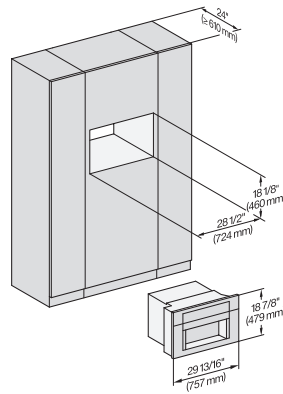

CVA7775, installation drawing, side view, 30 Inch, Flush insert

7/8" – 22* mm – Glass, 15/16" – 23.3** mm – Stainless steel

CVA7370, CVA7775, installation drawing, view from above, 30 Inch, Flush inset

CVA7370, CVA7775, installation drawing, view from above, 30 Inch, Flush inset

A – Cut-out (1 1/2" x 20" / 38 mm x 508 mm) in the bottom of the cabinet for power cord and ventilation. – Electrical and water supplies are recommended to be placed in adjacent cabinetry. Additional cabinet depth is required when placing the electrical and water supplies behind the appliance. E = Electric connection, W = Water connection

CVA7370, side view, 30 Inch, Proud

7/8" – 22* mm – Glass, 15/16" – 23.3** mm – Stainless steel

CVA7775, side view, 30 Inch, Proud

7/8" – 22* mm – Glass, 15/16" – 23.3** mm – Stainless steel

CVA7370, CVA7775, installation drawing, view from above, 30 Inch, Proud

CVA7370, CVA7775, installation drawing, view from above, 30 Inch, Proud

CVA7370, CVA7775, installation drawing, built in, 30 Inch, Proud

CVA7775, installation drawing, installation, 30 Inch, Proud

A – Cut-out (1 1/2" x 20" / 38 mm x 508 mm) in the bottom of the cabinet for power cord and ventilation. – Electrical and water supplies are recommended to be placed in adjacent cabinetry. Additional cabinet depth is required when placing the electrical and water supplies behind the appliance. E = Electric connection, W = Water connection