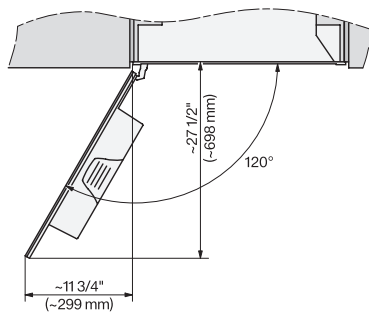

CVA7775, installation drawing, side view, 30 Inch, Flush insert

7/8" – 22* mm – Glass, 15/16" – 23.3** mm – Stainless steel

CVA7370, CVA7775, installation drawing, view from above, 30 Inch, Flush inset

CVA7370, CVA7775, installation drawing, view from above, 30 Inch, Flush inset

CVA7370, CVA7775, installation drawing, view from above, 30 Inch, Flush inset

CVA7370, CVA7775, installation drawing, view from above, 30 Inch, Flush inset

CVA7370, CVA7775, installation drawing, built in, 30 Inch, Flush inset

CVA7370, side view, 30 Inch, Proud

7/8" – 22* mm – Glass, 15/16" – 23.3** mm – Stainless steel

CVA7775, side view, 30 Inch, Proud

7/8" – 22* mm – Glass, 15/16" – 23.3** mm – Stainless steel

CVA7370, CVA7775, installation drawing, view from above, 30 Inch, Proud