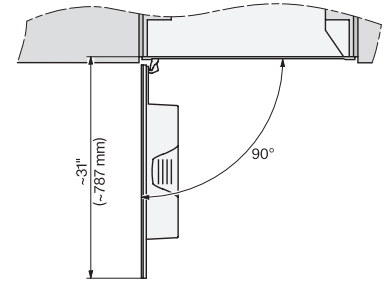

CVA7775, installation drawing, side view, 30 Inch, Flush insert

7/8" – 22* mm – Glass, 15/16" – 23.3** mm – Stainless steel

CVA7370, CVA7775, installation drawing, view from above, 30 Inch, Flush inset

CVA7370, CVA7775, installation drawing, view from above, 30 Inch, Flush inset

CVA7370, CVA7775, installation drawing, view from above, 30 Inch, Flush inset

CVA7370, CVA7775, installation drawing, view from above, 30 Inch, Flush inset

CVA7370, CVA7775, installation drawing, built in, 30 Inch, Flush inset

CVA7370, side view, 30 Inch, Proud

7/8" – 22* mm – Glass, 15/16" – 23.3** mm – Stainless steel

CVA7775, side view, 30 Inch, Proud

7/8" – 22* mm – Glass, 15/16" – 23.3** mm – Stainless steel

CVA7370, CVA7775, installation drawing, view from above, 30 Inch, Proud