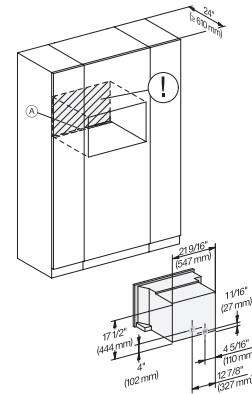

CVA7775, installation drawing, side view, 30 Inch, Flush insert

7/8" – 22* mm – Glass, 15/16" – 23.3** mm – Stainless steel

CVA7370, CVA7775, installation drawing, view from above, 30 Inch, Flush inset

CVA7370, CVA7775, installation drawing, view from above, 30 Inch, Flush inset

A – Cut-out (1 1/2" x 20" / 38 mm x 508 mm) in the bottom of the cabinet for power cord and ventilation. – Electrical and water supplies are recommended to be placed in adjacent cabinetry. Additional cabinet depth is required when placing the electrical and water supplies behind the appliance. E = Electric connection, W = Water connection

CVA7370, side view, 30 Inch, Proud

7/8" – 22* mm – Glass, 15/16" – 23.3** mm – Stainless steel

CVA7775, side view, 30 Inch, Proud

7/8" – 22* mm – Glass, 15/16" – 23.3** mm – Stainless steel

CVA7370, CVA7775, installation drawing, view from above, 30 Inch, Proud

CVA7370, CVA7775, installation drawing, view from above, 30 Inch, Proud

CVA7370, CVA7775, installation drawing, built in, 30 Inch, Proud

CVA7775, installation drawing, installation, 30 Inch, Proud

A – Cut-out (1 1/2" x 20" / 38 mm x 508 mm) in the bottom of the cabinet for power cord and ventilation. – Electrical and water supplies are recommended to be placed in adjacent cabinetry. Additional cabinet depth is required when placing the electrical and water supplies behind the appliance. E = Electric connection, W = Water connection