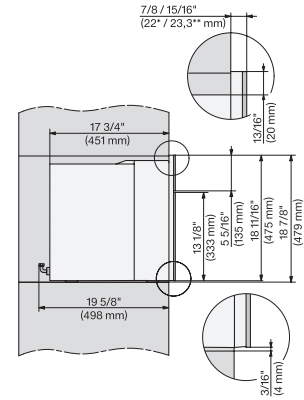

CVA7775, installation drawing, side view, 30 Inch, Flush insert

7/8" – 22* mm – Glass, 15/16" – 23.3** mm – Stainless steel

CVA7370, CVA7775, installation drawing, view from above, 30 Inch, Flush inset

CVA7370, CVA7775, installation drawing, view from above, 30 Inch, Flush inset

CVA7370, CVA7775, installation drawing, view from above, 30 Inch, Flush inset

CVA7370, CVA7775, installation drawing, view from above, 30 Inch, Flush inset

CVA7370, CVA7775, installation drawing, built in, 30 Inch, Flush inset

A – Cut-out (1 1/2" x 20" / 38 mm x 508 mm) in the bottom of the cabinet for power cord and ventilation. – Electrical and water supplies are recommended to be placed in adjacent cabinetry. Additional cabinet depth is required when placing the electrical and water supplies behind the appliance. E = Electric connection, W = Water connection

CVA7370, side view, 30 Inch, Proud

7/8" – 22* mm – Glass, 15/16" – 23.3** mm – Stainless steel

CVA7775, side view, 30 Inch, Proud

7/8" – 22* mm – Glass, 15/16" – 23.3** mm – Stainless steel

CVA7370, CVA7775, installation drawing, view from above, 30 Inch, Proud