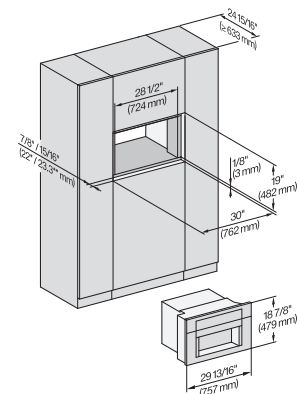

CVA7775, installation drawing, side view, 30 Inch, Flush insert

7/8" – 22* mm – Glass, 15/16" – 23.3** mm – Stainless steel

CVA7370, CVA7775, installation drawing, view from above, 30 Inch, Flush inset

CVA7370, CVA7775, installation drawing, view from above, 30 Inch, Flush inset

CVA7370, CVA7775, installation drawing, view from above, 30 Inch, Flush inset

CVA7370, CVA7775, installation drawing, view from above, 30 Inch, Flush inset

CVA7370, CVA7775, installation drawing, built in, 30 Inch, Flush inset

A – Cut-out (1 1/2" x 20" / 38 mm x 508 mm) in the bottom of the cabinet for power cord and ventilation. – Electrical and water supplies are recommended to be placed in adjacent cabinetry. Additional cabinet depth is required when placing the electrical and water supplies behind the appliance. E = Electric connection, W = Water connection

CVA7370, side view, 30 Inch, Proud

7/8" – 22* mm – Glass, 15/16" – 23.3** mm – Stainless steel

CVA7775, side view, 30 Inch, Proud

7/8" – 22* mm – Glass, 15/16" – 23.3** mm – Stainless steel

CVA7370, CVA7775, installation drawing, view from above, 30 Inch, Proud