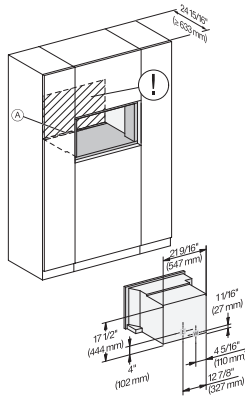

CVA 7775

Built-in coffee machine with DirectWater

Perfectly combinable design with CoffeeSelect + AutoDescale for highest demands.

CVA7775, installation drawing, 30 Inch, Flush insert

A – Cut-out (1 1/2" x 20" / 38 mm x 508 mm) in the bottom of the cabinet for power cord and ventilation. – Electrical and water supplies are recommended to be placed in adjacent cabinetry. Additional cabinet depth is required when placing the electrical and water supplies behind the appliance. E = Electric connection, W = Water connection