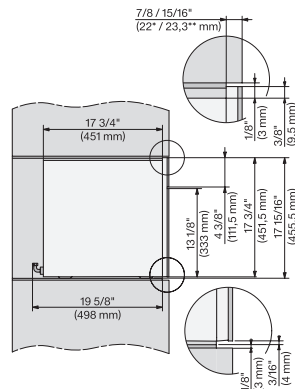

CVA7445, CVA7845, installation drawing, side view, Flush inset

7/8" – 22* mm – Glass, 15/16" – 23.3** mm – Stainless steel

CVA7440, CVA7445, CVA7840, CVA7845, installation drawing, view from above, 60 cm, Flush inset

CVA7440, CVA7445, CVA7840, CVA7845, installation drawing, view from above, 60 cm, Flush inset

CVA7440, CVA7445, CVA7840, CVA7845, installation drawing, view from above, 60 cm, Flush inset

CVA7440, CVA7445, CVA7840, CVA7845, installation drawing, view from above, 60 cm, Flush inset

CVA7440, CVA7445, CVA7840, CVA7845, installation drawing, view from above, 60 cm, Flush inset

CVA7440, CVA7445, CVA7840, CVA7845, installation drawing, built in, 60 cm, Flush inset

7/8" – 22* mm – Glass, 15/16" – 23.3** mm – Stainless steel

CVA7445, CVA7845, installation drawing, 60 cm, Flush inset

A – Cut-out (1 1/2" x 20" / 38 mm x 508 mm) in the bottom of the cabinet for power cord and ventilation, – Electrical and water supplies are recommended to be placed in adjacent cabinetry., Additional cabinet depth is required when placing the electrical and water supplies behind the appliance., E = Electric connection, W = Water connection