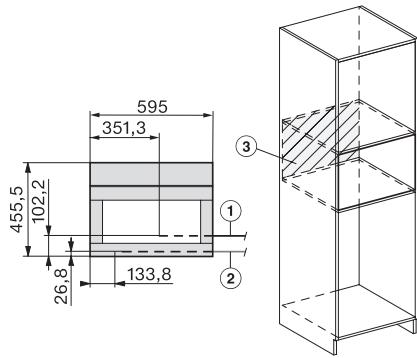

CVA 7845

Built-in coffee machine with DirectWater

Perfectly combinable design with CoffeeSelect + AutoDescale for highest demands.

CVA7000, installation (installation drawings)

1) Mains Connection cable, L=2.000 mm, 2) Water inlet hose, L=2.000 mm, 3) No Connection in this area