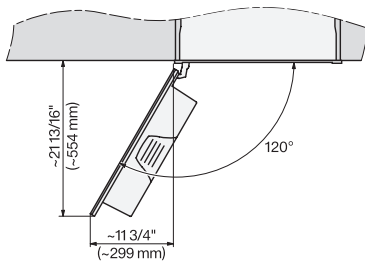

CVA 7845

Built-in coffee machine with DirectWater

Perfectly combinable design with CoffeeSelect + AutoDescale for highest demands.

7/8" – 22" mm – Glass, 15/16" – 23.3** mm – Stainless steel

CVA7440, CVA7445, CVA7840, CVA7845, installation drawing, view from above, 60 cm, Proud

CVA7440, CVA7445, CVA7840, CVA7845, installation drawing, view from above, 60 cm, Proud

CVA7440, CVA7445, CVA7840, CVA7845, installation drawing, view from above, 60 cm, Proud

A – Cut-out (1 1/2" x 20" / 38 mm x 508 mm) in the bottom of the cabinet for power cord and ventilation, – Electrical and water supplies are recommended to be placed in adjacent cabinetry., Additional cabinet depth is required when placing the appliance., E = Electric connection, W = Water connection