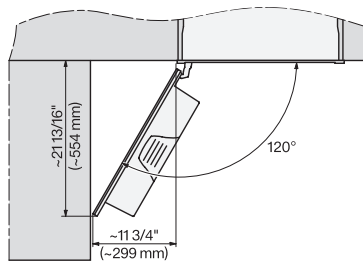

CVA 7845

Built-in coffee machine with DirectWater

Perfectly combinable design with CoffeeSelect + AutoDescale for highest demands.

7/8" – 22" mm – Glass, 15/16" – 23.3** mm – Stainless steel

CVA7440, CVA7445, CVA7840, CVA7845, installation drawing, view from above, 60 cm, Proud

CVA7440, CVA7445, CVA7840, CVA7845, installation drawing, view from above, 60 cm, Proud

CVA7440, CVA7445, CVA7840, CVA7845, installation drawing, view from above, 60 cm, Proud

A – Cut-out (1 1/2" x 20" / 38 mm x 508 mm) in the bottom of the cabinet for power cord and ventilation, – Electrical and water supplies are recommended to be placed in adjacent cabinetry., Additional cabinet depth is required when placing the appliance., E = Electric connection, W = Water connection