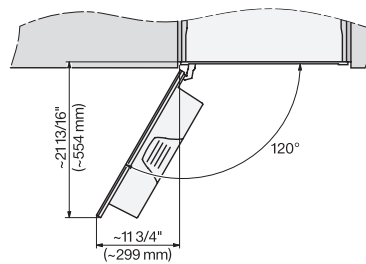

CVA7445, CVA7845, installation drawing, side view, Flush inset

7/8" – 22* mm – Glass, 15/16" – 23.3** mm – Stainless steel

CVA7440, CVA7445, CVA7840, CVA7845, installation drawing, view from above, 60 cm, Flush inset

CVA7440, CVA7445, CVA7840, CVA7845, installation drawing, view from above, 60 cm, Flush inset

CVA7440, CVA7445, CVA7840, CVA7845, installation drawing, built in, 60 cm, Flush inset

7/8" – 22* mm – Glass, 15/16" – 23.3** mm – Stainless steel