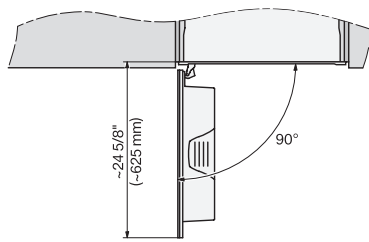

CVA7445, CVA7845, installation drawing, side view, Flush inset

7/8" – 22* mm – Glass, 15/16" – 23.3** mm – Stainless steel

CVA7440, CVA7445, CVA7840, CVA7845, installation drawing, view from above, 60 cm, Flush inset

CVA7440, CVA7445, CVA7840, CVA7845, installation drawing, view from above, 60 cm, Flush inset

CVA7440, CVA7445, CVA7840, CVA7845, installation drawing, view from above, 60 cm, Flush inset

CVA7440, CVA7445, CVA7840, CVA7845, installation drawing, view from above, 60 cm, Flush inset

CVA7440, CVA7445, CVA7840, CVA7845, installation drawing, view from above, 60 cm, Flush inset

CVA7440, CVA7445, CVA7840, CVA7845, installation drawing, built in, 60 cm, Flush inset

7/8" – 22* mm – Glass, 15/16" – 23.3** mm – Stainless steel