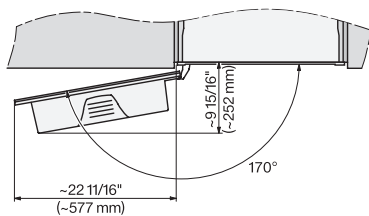

CVA7445, CVA7845, installation drawing, side view, Flush inset

7/8" – 22* mm – Glass, 15/16" – 23.3** mm – Stainless steel

CVA7440, CVA7445, CVA7840, CVA7845, installation drawing, view from above, 60 cm, Flush inset

CVA7440, CVA7445, CVA7840, CVA7845, installation drawing, view from above, 60 cm, Flush inset

CVA7440, CVA7445, CVA7840, CVA7845, installation drawing, view from above, 60 cm, Flush inset

CVA7440, CVA7445, CVA7840, CVA7845, installation drawing, view from above, 60 cm, Flush inset

CVA7440, CVA7445, CVA7840, CVA7845, installation drawing, view from above, 60 cm, Flush inset

CVA7440, CVA7445, CVA7840, CVA7845, installation drawing, built in, 60 cm, Flush inset

7/8" – 22* mm – Glass, 15/16" – 23.3** mm – Stainless steel