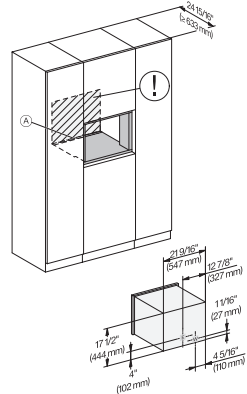

CVA7445, CVA7845, installation drawing, side view, Flush inset

7/8" – 22* mm – Glass, 15/16" – 23.3** mm – Stainless steel

CVA7440, CVA7445, CVA7840, CVA7845, installation drawing, view from above, 60 cm, Flush inset

CVA7440, CVA7445, CVA7840, CVA7845, installation drawing, view from above, 60 cm, Flush inset

CVA7440, CVA7445, CVA7840, CVA7845, installation drawing, view from above, 60 cm, Flush inset

CVA7440, CVA7445, CVA7840, CVA7845, installation drawing, view from above, 60 cm, Flush inset

CVA7440, CVA7445, CVA7840, CVA7845, installation drawing, view from above, 60 cm, Flush inset

CVA7440, CVA7445, CVA7840, CVA7845, installation drawing, built in, 60 cm, Flush inset

7/8" – 22* mm – Glass, 15/16" – 23.3** mm – Stainless steel

CVA7445, CVA7845, installation drawing, 60 cm, Flush inset

A – Cut-out (1 1/2" x 20" / 38 mm x 508 mm) in the bottom of the cabinet for power cord and ventilation, – Electrical and water supplies are recommended to be placed in adjacent cabinetry., Additional cabinet depth is required when placing the electrical and water supplies behind the appliance., E = Electric connection, W = Water connection