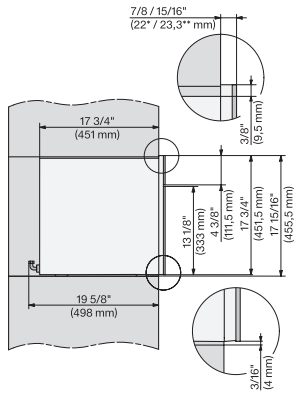

CVA 7845

Built-in coffee machine with DirectWater

Perfectly combinable design with CoffeeSelect + AutoDescale for highest demands.

CVA7445, CVA7845, side view, 60 cm, Proud

7/8" – 22" mm – Glass, 15/16" – 23.3** mm – Stainless steel