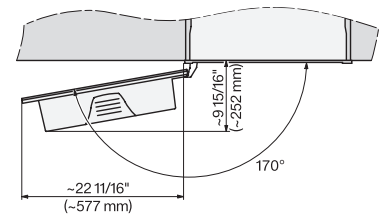

CVA7445, CVA7845, installation drawing, side view, Flush inset

7/8" – 22* mm – Glass, 15/16" – 23.3** mm – Stainless steel

CVA7440, CVA7445, CVA7840, CVA7845, installation drawing, view from above, 60 cm, Flush inset

CVA7440, CVA7445, CVA7840, CVA7845, installation drawing, view from above, 60 cm, Flush inset

CVA7440, CVA7445, CVA7840, CVA7845, installation drawing, built in, 60 cm, Flush inset

7/8" – 22* mm – Glass, 15/16" – 23.3** mm – Stainless steel

CVA7440, CVA7445, CVA7840, CVA7845, installation drawing, view from above, 60 cm, Proud

CVA7440, CVA7445, CVA7840, CVA7845, installation drawing, view from above, 60 cm, Proud

CVA7440, CVA7445, CVA7840, CVA7845, installation drawing, view from above, 60 cm, Proud

CVA7440, CVA7445, CVA7840, CVA7845, installation drawing, view from above, 60 cm, Proud

CVA7440, CVA7445, CVA7840, CVA7845, installation drawing, view from above, 60 cm, Proud

CVA7440, CVA7445, CVA7840, CVA7845, installation drawing, built in, Einbau, 60 cm, Proud