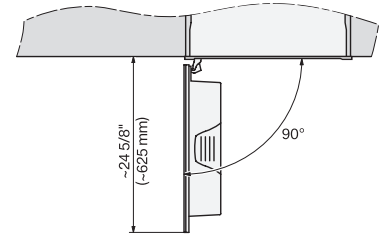

CVA7445, CVA7845, installation drawing, side view, Flush inset

7/8" – 22* mm – Glass, 15/16" – 23.3** mm – Stainless steel

CVA7440, CVA7445, CVA7840, CVA7845, installation drawing, view from above, 60 cm, Flush inset

CVA7440, CVA7445, CVA7840, CVA7845, installation drawing, view from above, 60 cm, Flush inset

CVA7440, CVA7445, CVA7840, CVA7845, installation drawing, built in, 60 cm, Flush inset

7/8" – 22* mm – Glass, 15/16" – 23.3** mm – Stainless steel

CVA7445, CVA7845, installation drawing, 60 cm, Flush inset

A – Cut-out (1 1/2" x 20" / 38 mm x 508 mm) in the bottom of the cabinet for power cord and ventilation, – Electrical and water supplies are recommended to be placed in adjacent cabinetry., Additional cabinet depth is required when placing the electrical and water supplies behind the appliance., E = Electric connection, W = Water connection

CVA7440, CVA7445, CVA7840, CVA7845, installation drawing, view from above, 60 cm, Proud

CVA7440, CVA7445, CVA7840, CVA7845, installation drawing, view from above, 60 cm, Proud

CVA7440, CVA7445, CVA7840, CVA7845, installation drawing, view from above, 60 cm, Proud