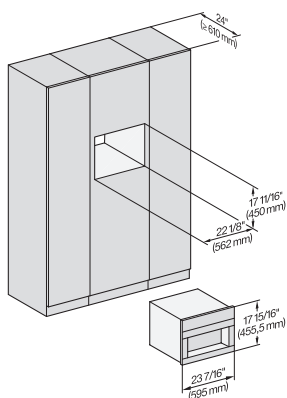

CVA7445, CVA7845, installation drawing, side view, Flush inset

7/8" – 22* mm – Glass, 15/16" – 23.3** mm – Stainless steel

CVA7440, CVA7445, CVA7840, CVA7845, installation drawing, view from above, 60 cm, Flush inset

CVA7440, CVA7445, CVA7840, CVA7845, installation drawing, view from above, 60 cm, Flush inset

CVA7440, CVA7445, CVA7840, CVA7845, installation drawing, built in, 60 cm, Flush inset

7/8" – 22* mm – Glass, 15/16" – 23.3** mm – Stainless steel

CVA7440, CVA7445, CVA7840, CVA7845, installation drawing, view from above, 60 cm, Proud

CVA7440, CVA7445, CVA7840, CVA7845, installation drawing, view from above, 60 cm, Proud

CVA7440, CVA7445, CVA7840, CVA7845, installation drawing, view from above, 60 cm, Proud

CVA7440, CVA7445, CVA7840, CVA7845, installation drawing, view from above, 60 cm, Proud

CVA7440, CVA7445, CVA7840, CVA7845, installation drawing, view from above, 60 cm, Proud

CVA7440, CVA7445, CVA7840, CVA7845, installation drawing, built in, Einbau, 60 cm, Proud