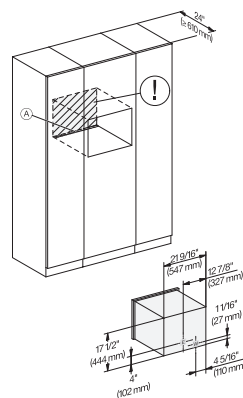

CVA7445, CVA7845, installation drawing, side view, Flush inset

7/8" – 22* mm – Glass, 15/16" – 23.3** mm – Stainless steel

CVA7440, CVA7445, CVA7840, CVA7845, installation drawing, view from above, 60 cm, Flush inset

CVA7440, CVA7445, CVA7840, CVA7845, installation drawing, view from above, 60 cm, Flush inset

CVA7440, CVA7445, CVA7840, CVA7845, installation drawing, built in, 60 cm, Flush inset

7/8" – 22* mm – Glass, 15/16" – 23.3** mm – Stainless steel

CVA7440, CVA7445, CVA7840, CVA7845, installation drawing, view from above, 60 cm, Proud

CVA7440, CVA7445, CVA7840, CVA7845, installation drawing, view from above, 60 cm, Proud

CVA7440, CVA7445, CVA7840, CVA7845, installation drawing, view from above, 60 cm, Proud

CVA7440, CVA7445, CVA7840, CVA7845, installation drawing, view from above, 60 cm, Proud

CVA7440, CVA7445, CVA7840, CVA7845, installation drawing, view from above, 60 cm, Proud

CVA7440, CVA7445, CVA7840, CVA7845, installation drawing, built in, Einbau, 60 cm, Proud