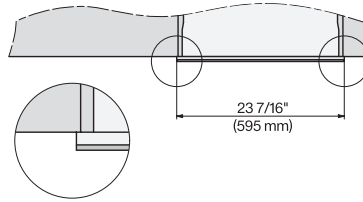

CVA7445, CVA7845, installation drawing, side view, Flush inset

7/8" – 22* mm – Glass, 15/16" – 23.3** mm – Stainless steel

CVA7440, CVA7445, CVA7840, CVA7845, installation drawing, view from above, 60 cm, Flush inset

CVA7440, CVA7445, CVA7840, CVA7845, installation drawing, view from above, 60 cm, Flush inset

CVA7440, CVA7445, CVA7840, CVA7845, installation drawing, built in, 60 cm, Flush inset

7/8" – 22* mm – Glass, 15/16" – 23.3** mm – Stainless steel

CVA7445, CVA7845, installation drawing, 60 cm, Flush inset

A – Cut-out (1 1/2" x 20" / 38 mm x 508 mm) in the bottom of the cabinet for power cord and ventilation, – Electrical and water supplies are recommended to be placed in adjacent cabinetry., Additional cabinet depth is required when placing the electrical and water supplies behind the appliance., E = Electric connection, W = Water connection

CVA7440, CVA7445, CVA7840, CVA7845, installation drawing, view from above, 60 cm, Proud

CVA7440, CVA7445, CVA7840, CVA7845, installation drawing, view from above, 60 cm, Proud

CVA7440, CVA7445, CVA7840, CVA7845, installation drawing, view from above, 60 cm, Proud