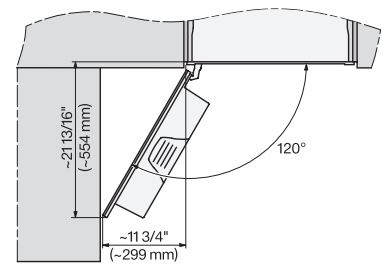

CVA7445, CVA7845, installation drawing, side view, Flush inset

7/8" – 22* mm – Glass, 15/16" – 23.3** mm – Stainless steel

CVA7440, CVA7445, CVA7840, CVA7845, installation drawing, view from above, 60 cm, Flush inset

CVA7440, CVA7445, CVA7840, CVA7845, installation drawing, view from above, 60 cm, Flush inset

CVA7440, CVA7445, CVA7840, CVA7845, installation drawing, built in, 60 cm, Flush inset

7/8" – 22* mm – Glass, 15/16" – 23.3** mm – Stainless steel