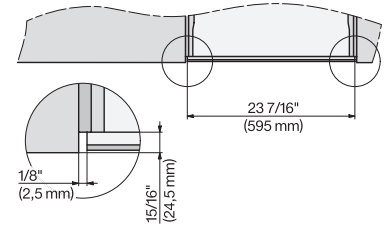

CVA7445, CVA7845, installation drawing, side view, Flush inset

7/8" – 22* mm – Glass, 15/16" – 23.3** mm – Stainless steel

CVA7440, CVA7445, CVA7840, CVA7845, installation drawing, view from above, 60 cm, Flush inset

CVA7440, CVA7445, CVA7840, CVA7845, installation drawing, view from above, 60 cm, Flush inset

CVA7440, CVA7445, CVA7840, CVA7845, installation drawing, built in, 60 cm, Flush inset

7/8" – 22* mm – Glass, 15/16" – 23.3** mm – Stainless steel