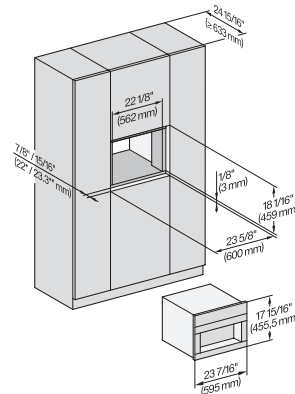

CVA7445, CVA7845, installation drawing, side view, Flush inset

7/8" – 22* mm – Glass, 15/16" – 23.3** mm – Stainless steel

CVA7440, CVA7445, CVA7840, CVA7845, installation drawing, view from above, 60 cm, Flush inset

CVA7440, CVA7445, CVA7840, CVA7845, installation drawing, view from above, 60 cm, Flush inset

CVA7440, CVA7445, CVA7840, CVA7845, installation drawing, view from above, 60 cm, Flush inset

CVA7440, CVA7445, CVA7840, CVA7845, installation drawing, view from above, 60 cm, Flush inset

CVA7440, CVA7445, CVA7840, CVA7845, installation drawing, view from above, 60 cm, Flush inset

CVA7440, CVA7445, CVA7840, CVA7845, installation drawing, built in, 60 cm, Flush inset

7/8" – 22* mm – Glass, 15/16" – 23.3** mm – Stainless steel

CVA7445, CVA7845, installation drawing, 60 cm, Flush inset

A – Cut-out (1 1/2" x 20" / 38 mm x 508 mm) in the bottom of the cabinet for power cord and ventilation, – Electrical and water supplies are recommended to be placed in adjacent cabinetry., Additional cabinet depth is required when placing the electrical and water supplies behind the appliance., E = Electric connection, W = Water connection