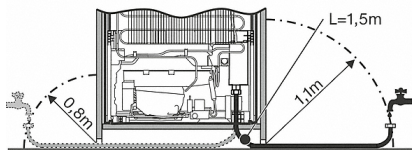

EAN: 4002515564516 / material number: 10093890

Appliance category	
Freezer	•
Construction type	
Built-in	•
Built-in integrated	•
Door hinge side	Left
Convertible hinging	•
Can be installed side-by-side	•
Design	
Freezer compartment lighting	LED
Control panel	
NoFrost	•
VarioRoom	•
SoftClose door closing damper	•
IceMaker	•
Plumbed water connection	•
Control	
Electronic temperature display and control	TouchControl
SuperFrost	•
No. of temperature zones	1
Sabbath mode	•
Fridge / Fridge compartment	
Height-adjustable toughened glass shelves	•
No. of shelves	6
Freezer / Freezer compartment	
No. of removable freezer drawers/baskets	Qty 8
Efficiency and sustainability	
Energy Star Qualified	•
Safety	
Lock function	•
Acoustic door alarm	•
Acoustic temperature alarm, freezer section	•
Optical door alarm	•
Optical temperature alarm	•
Power cut indication for freezer compartment	•
Technical data	
Appliance width in in.(mm)	22 1/8 (559)
Appliance height in in.(mm)	69 3/4 (1,770)
Appliance depth in in.(mm)	21 1/2 (544)
Weight in lbs.(kg)	173 (78.40)
Type of mounting	Fixed door
4-star freezer compartment volume in l	220
Storage time in case of fault	14
Freezing capacity in h/lbs. (h/kg)	40 (18.0)
Current consumption in milliampere (mA)	2,300
Voltage in V	115
Fuse rating in A	15
Wire length in ft (m)	6 (2.1)
Standard accessories	
Freezer packs	•
Ice cube trays	•

More information at www.MieleUSA.com

For further information please see next page...

FNS 37492 iE

PerfectCool freezer
for perfect side-by-side combination in the 70 in niche.

FNS37492iE, KFN37692iDE, KFSN37692iDE, Water connection placement 2013 (installation drawings)