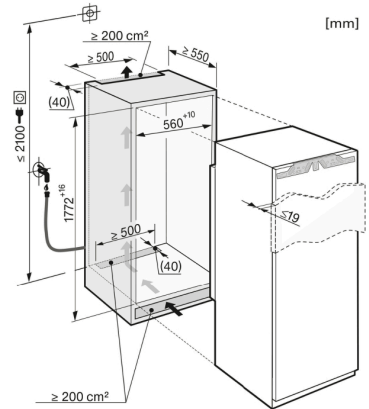

EAN: 4002515564516 / material number: 10093890

Appliance category	
Freezer	•
Construction type	
Built-in	•
Built-in integrated	•
Door hinge side	Left
Convertible hinging	•
Can be installed side-by-side	•
Design	
Freezer compartment lighting	LED
Control panel	
NoFrost	•
VarioRoom	•
SoftClose door closing damper	•
IceMaker	•
Plumbed water connection	•
Control	
Electronic temperature display and control	TouchControl
SuperFrost	•
No. of temperature zones	1
Sabbath mode	•
Fridge / Fridge compartment	
Height-adjustable toughened glass shelves	•
No. of shelves	6
Freezer / Freezer compartment	
No. of removable freezer drawers/baskets	Qty 8
Efficiency and sustainability	
Energy Star Qualified	•
Safety	
Lock function	•
Acoustic door alarm	•
Acoustic temperature alarm, freezer section	•
Optical door alarm	•
Optical temperature alarm	•
Power cut indication for freezer compartment	•
Technical data	
Appliance width in in.(mm)	22 1/8 (559)
Appliance height in in.(mm)	69 3/4 (1,770)
Appliance depth in in.(mm)	21 1/2 (544)
Weight in lbs.(kg)	173 (78.40)
Type of mounting	Fixed door
4-star freezer compartment volume in l	220
Storage time in case of fault	14
Freezing capacity in h/lbs. (h/kg)	40 (18.0)
Current consumption in milliampere (mA)	2,300
Voltage in V	115
Fuse rating in A	15
Wire length in ft (m)	6 (2.1)
Standard accessories	
Freezer packs	•
Ice cube trays	•

More information at www.MieleUSA.com

For further information please see next page...

FNS 37492 iE

PerfectCool freezer
for perfect side-by-side combination in the 70 in niche.

FNS37492iE, KFN37692iDE, KFSN37692iDE, Water connection placement 2013 (installation drawings)