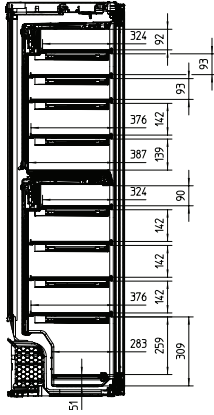

KWT 6722 iS
Built-in wine storage unit
with FlexiFrame and SommelierSet for wine connoisseurs.

KWT6722iS, KWT6722iS-1, Interior dimensions (Installation drawings)