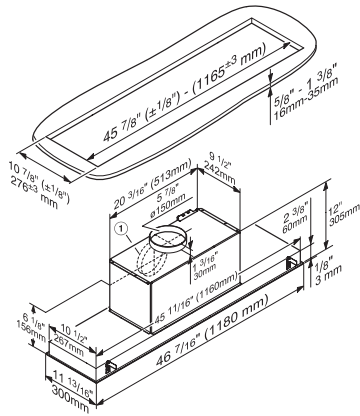

DA 2628

Insert ventilation hood

with energy-efficient LED lighting and backlit controls for easy use.

DA 2628, stainless steel – Integrated cooker hood
(Installation drawing) – USA

1) Vent connection alternatively to rear