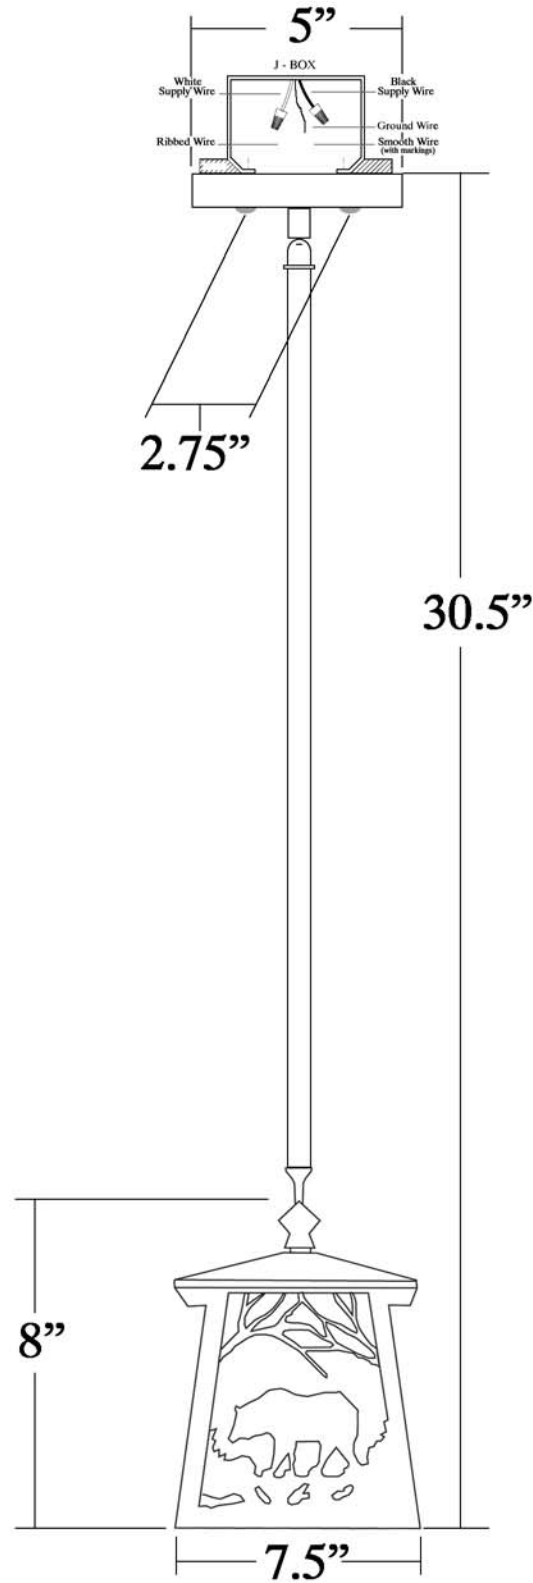

# CUT SHEET, ITEM #15742

DRAWN BY 244	WEIGHT 6LBS	DATE 2-25-09	© MEYDA TIFFANY, INC. © DESIGN COPYRIGHT, MEYDA TIFFANY, INC. ALL RIGHTS RESERVED, NO UNAUTHORIZED DUPLICATION			
VOLTAGE 110	GLASS COLOR AMBER MICA		BULB # 1	DESCRIPTION 1 LIGHT BLACK BEAR PENDANT		PROJECT NUMBER 1-106111029-10
FINISH BLACK PC			TYPE MEDIUM			DESIGN NUMBER
MATERIAL STEEL/MICA			WATT 100	FIXTURE TYPE CEILING	FINAL MODEL NUMBER 15742	